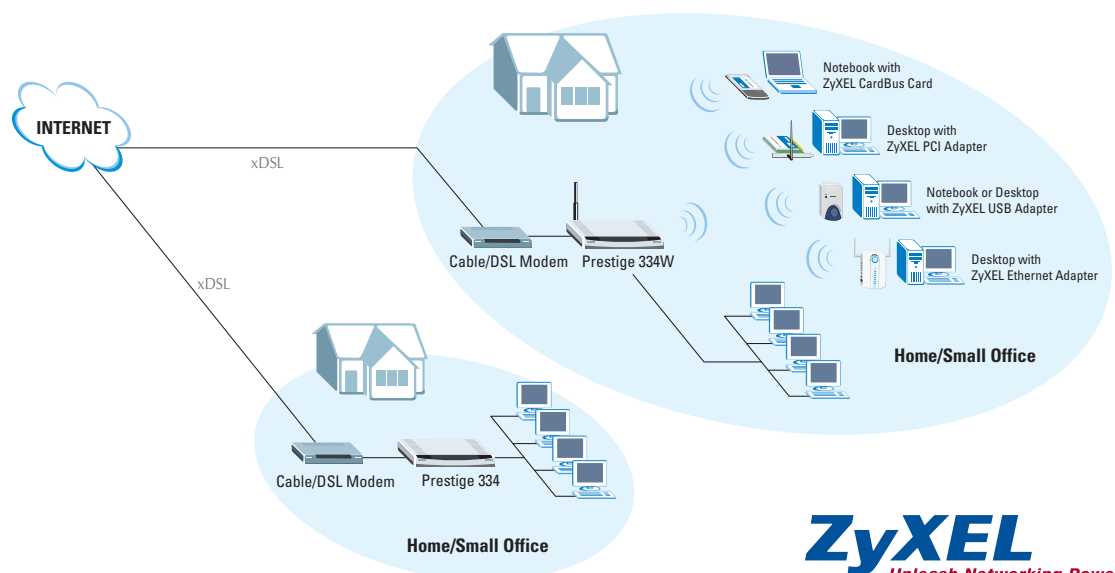

Prestige 334

Broadband Router with Firewall

Prestige 334W

802.11g Wireless Broadband Router with Firewall

Share your Internet connection between multiple PCs, all with solid security! Designed for home and small office applications, ZyXEL's Prestige 334/334W allows your household or office computers to share an Internet connection with secure and protected communication. Better yet, with a built-in Access Point, the Prestige 334W wireless security sharing router allows you to get connected, share resources, and exchange files anywhere in the house or office, minimizing deployment costs, effort and time.

Private & Safe Care

Content filtering prevents undesirable advertising or Web content from being displayed by blocking potentially harmful material. You will be informed of network activities through event logs and e-mail alerts that help you maintain and monitor the network. Internet access can be further managed by time-of-day scheduling as well as budget control, features that allow parents to restrict and control their children's access to the Internet.

Easy Installation

The ZyXEL installation wizard makes installation a cinch. With the user-friendly, web-based configurator, you can easily setup and enjoy your Internet sharing router in a matter of minutes.

*Smartbit test result (TCP/IP)

Application Diagram

Features

Prestige 334/Prestige 334W

- Built-in 4-port 10/100Mbps switch with auto-MDIX enables you to easily share the Internet connection with multiple computers
- True SPI firewall with DoS; securely protect your internal network from intruders
- Content filtering blocks undesirable Web content to protect minors
- Build secure, site-to-site connections with IPSec VPN tunnels; eliminate the expense of leasing lines
- Internet access can be programmed by time-of-day usage or budget control
- Supports up to 256 users and multi-NAT