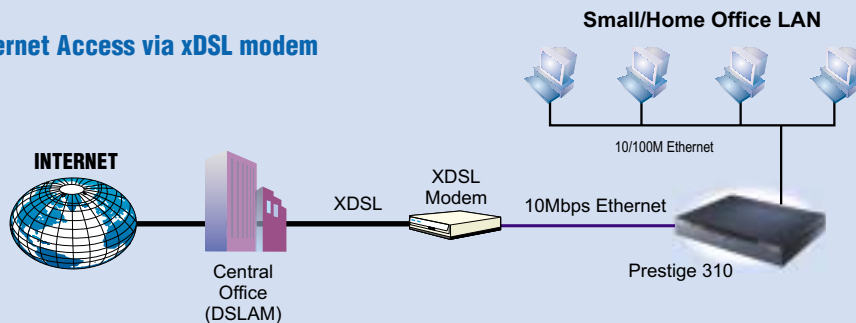

Prestige 310

Easy installation and Network Management

The Prestige 310 offers complete solution of DHCP server and client. It behaves as a DHCP client by obtaining an IP address from ISP's server when a connection is built, and also serves as a DHCP server on LAN site to provide IP address to LAN computers. System administrators can easily attach this security gateway into existing network and manage the IP assignment without re-configure other stations.

Multimedia applications support

Powered by ZyNOS's NAT technology, the Prestige 310 provides system administrators an easy solution to create a private IP network for security and IP management. It also supports most of the popular Internet multimedia applications, such as NetMeeting, CuSeeMe, IP TV, Quick Time, Real Player (RSP/RTSP) etc

This product is based on the ZyNOS Networking Operating System with free firmware upgrades that can be downloaded as they become available.

Specifications are subject to change without notice.

All trademarks are the property of their respective owners.

Internet Access via Cable modem

Internet Access via xDSL modem

Physical Interface

- One RJ-45 port for 10M Ethernet WAN connection
- One RJ-45 port for 10M/100M Ethernet LAN connection
- One DB-9 RS-232 port for local configuration and management