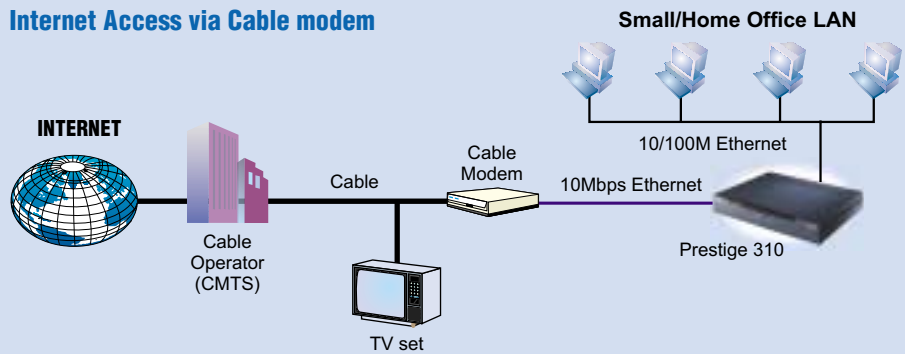

Prestige 310

Easy installation and Network Management

The Prestige 310 offers complete solution of DHCP server and client. It behaves as a DHCP client by obtaining an IP address from ISP's server when a connection is built, and also serves as a DHCP server on LAN site to provide IP address to LAN computers. System administrators can easily attach this security gateway into existing network and manage the IP assignment without re-configure other stations.

Multimedia applications support

Powered by ZyNOS's NAT technology, the Prestige 310 provides system administrators an easy solution to create a private IP network for security and IP management. It also supports most of the popular Internet multimedia applications, such as NetMeeting, CuSeeMe, IP TV, Quick Time, Real Player (RSP/RTSP) etc

Multiple Services Support

With PPPoE, PPTP, and RoadRunner Manager support, the Prestige 310 can provide the service providers a broad range of existing applications and services including authentication, accounting, secure access and configuration management.

This product is based on the ZyNOS Networking Operating System with free firmware upgrades that can be downloaded as they become available.

Specifications are subject to change without notice.

All trademarks are the property of their respective owners.

Internet Access via Cable modem