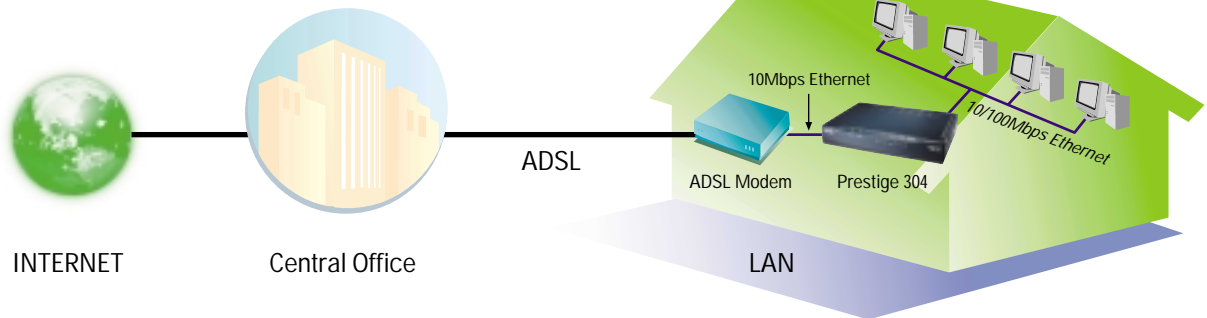

Features

Routing Support

- NAT/SUA
- IP Routing Protocol: RIPv1, RIPv2, UDP, TCP, ARP, ICMP
- Programmable Static Route
- IP Port Forwarding
- IP Multicast

IP Management

- DHCP Client/Server
- PPP over Ethernet
- PPTP Client

Network Management

- Web Configurator
- Call Control
- TFTP/FTP Firmware Upgrade
- Built-in Diagnostic Tool
- Parental Control

Application

- DNS Proxy
- Dynamic DNS
- RoadRunner Login Service

Physical Specifications

H/W Specification

- Power: 5VDC
- WAN: 10Mbps Ethernet
- LAN 1-2-3-4: 10/100Mbps Ethernet
- UPLINK: Link with the 4th LAN Port
- Reset: Restore to Factory Default Value

Operation Environment

- Operating Temperature: 0~40°C
- Operating Humidity: 5~90%

Dimensions:

- 181mm(L)x128mm(D)x36mm(H)
- Weight: 310g

Application Diagram

Broadband Internet Access via ADSL Modem