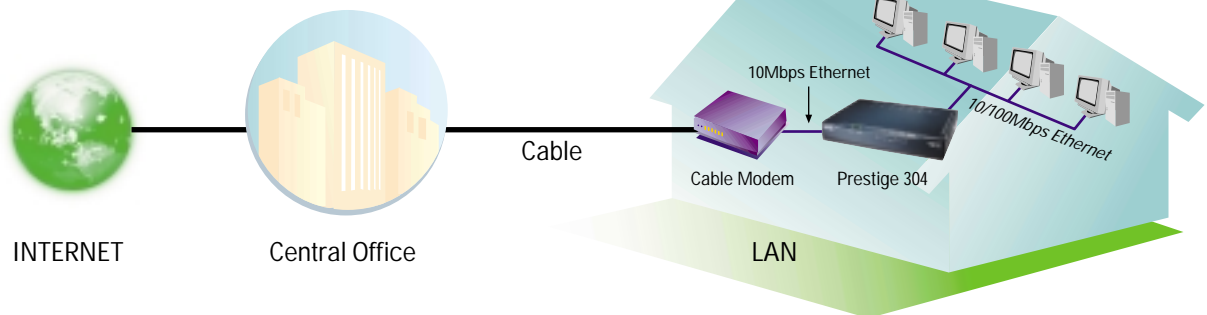

Prestige 304

Broadband Sharing Gateway for Residential Users

ZyXEL's Prestige 304 is a compact IP sharing gateway integrated with a four-port switch. It is designed for residential users to share broadband Internet access. The Prestige 304 is equipped with a 10Mbps Ethernet WAN port for connection to a broadband modem, and four 10/100Mbps auto-negotiating Ethernet ports for your local network. The Prestige 304 provides a cost-effective, high-performance solution, and comes with a Web-based configurator as an OS-independent tool, making installation and maintenance smooth and simple.

Dimensions:

- 181mm(L)x128mm(D)x36mm(H)
- Weight: 310g

Application Diagram

Broadband Internet Access via ADSL Modem

Broadband Internet Access via Cable Modem

ZyXEL
TOTAL INTERNET ACCESS SOLUTION

Corporate Headquarters
ZyXEL Communications Co.
Tel: +886-3-578-3942
Fax: +886-3-578-2439
Email: sales@zyxel.com.tw
support@zyxel.com.tw
http://www.zyxel.com
http://www.zyxel.com.tw