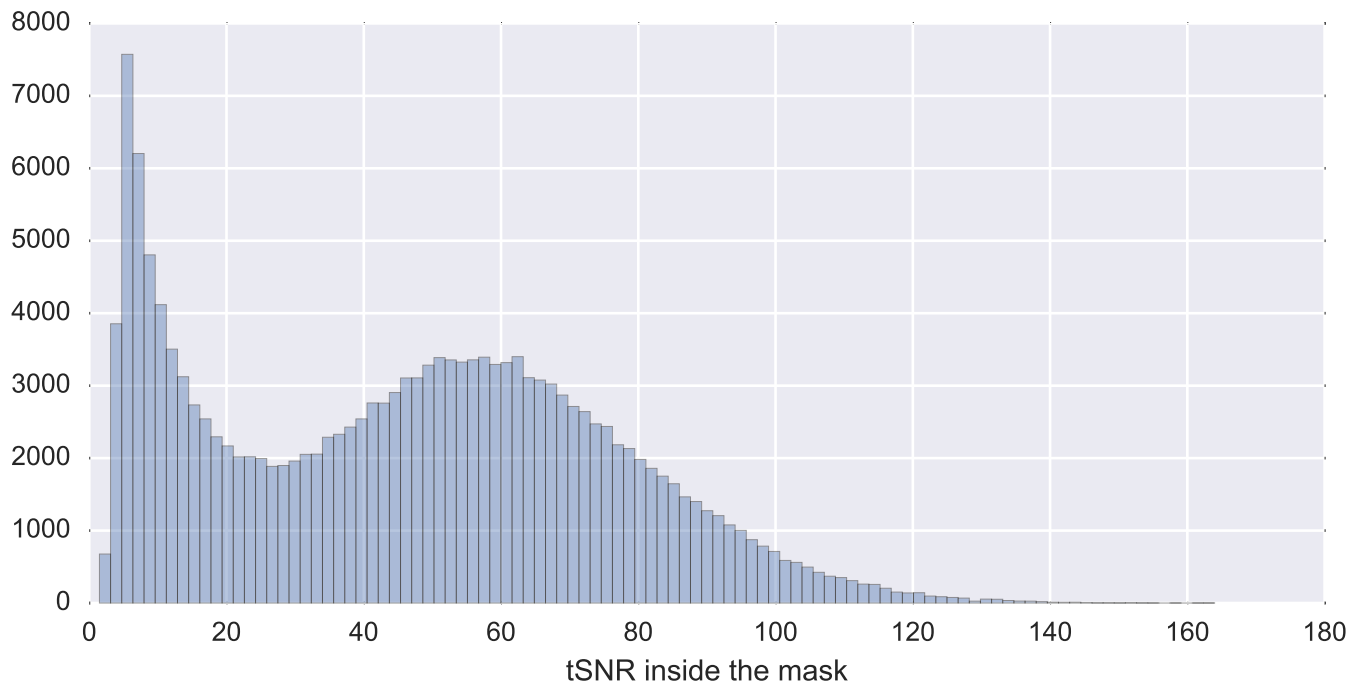

Mean EPI

Brain mask

tSNR

motion

fieldmap correction

coregistration