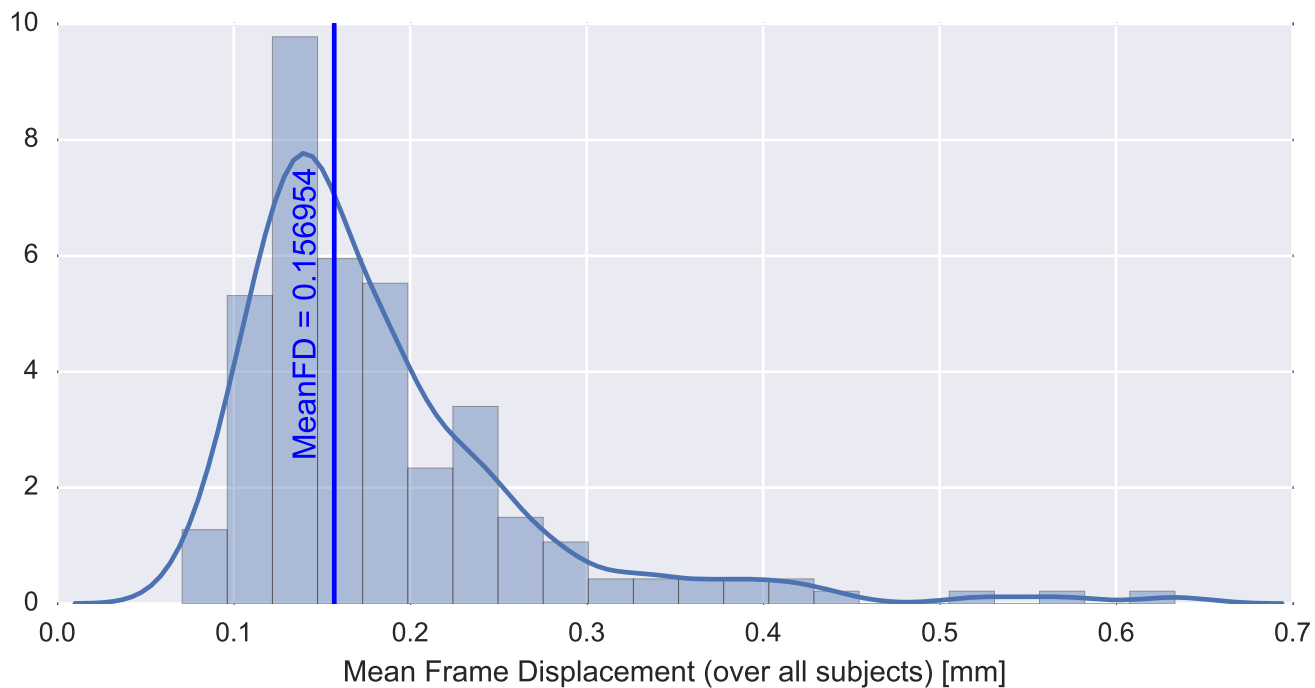

Mean EPI

Brain mask

tSNR

motion

fieldmap correction

coregistration