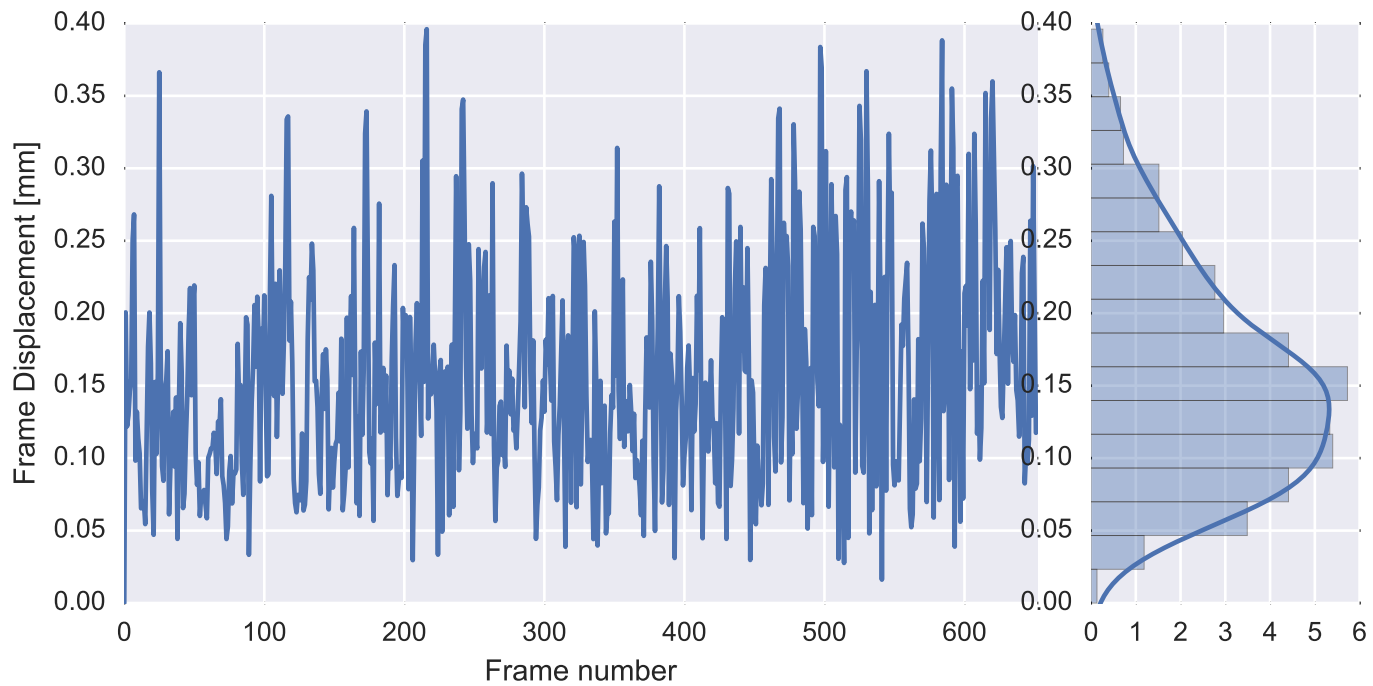

Mean EPI

Brain mask

tSNR

motion

fieldmap correction

coregistration