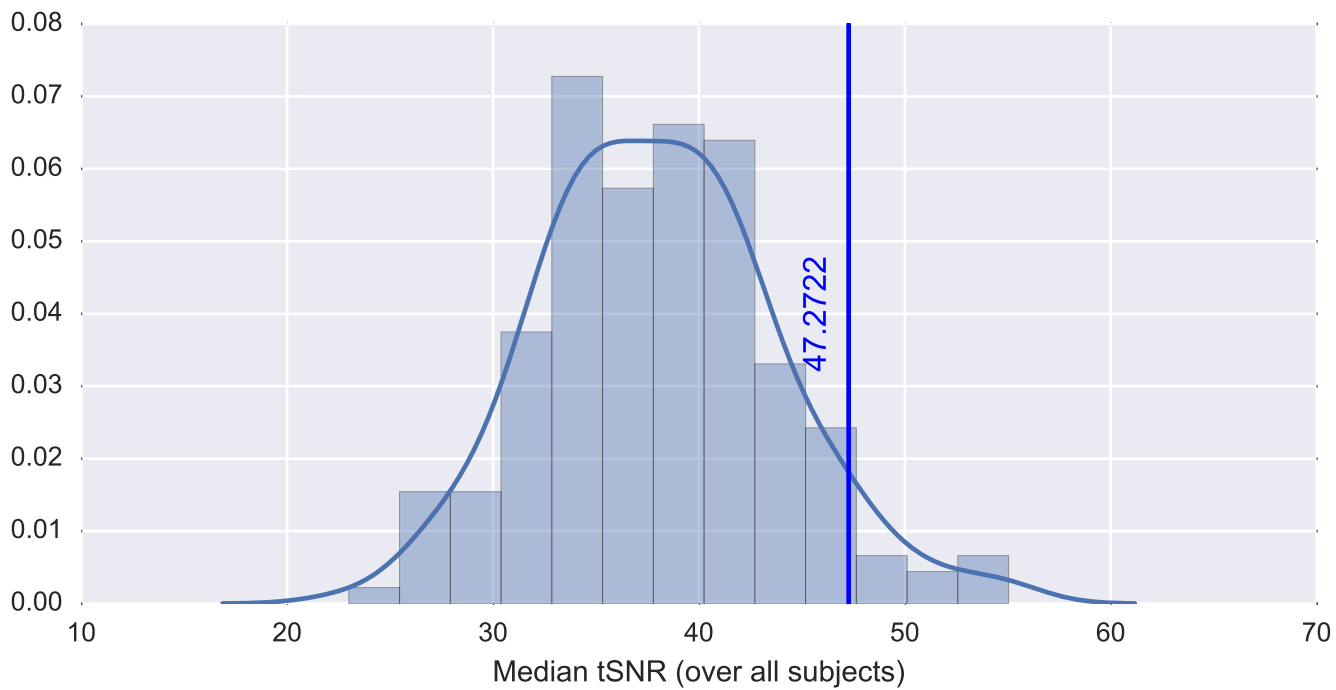

Mean EPI

Brain mask

tSNR

motion

fieldmap correction

coregistration