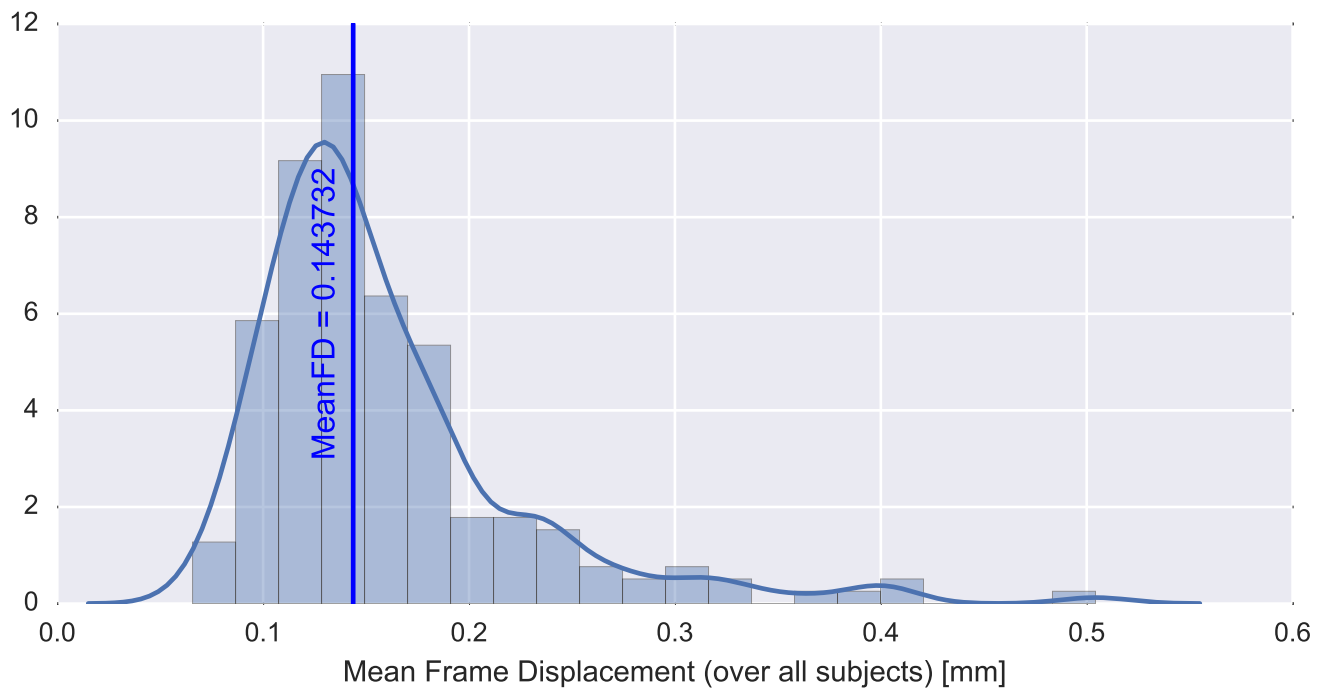

Mean EPI

Brain mask

tSNR

motion

fieldmap correction

coregistration