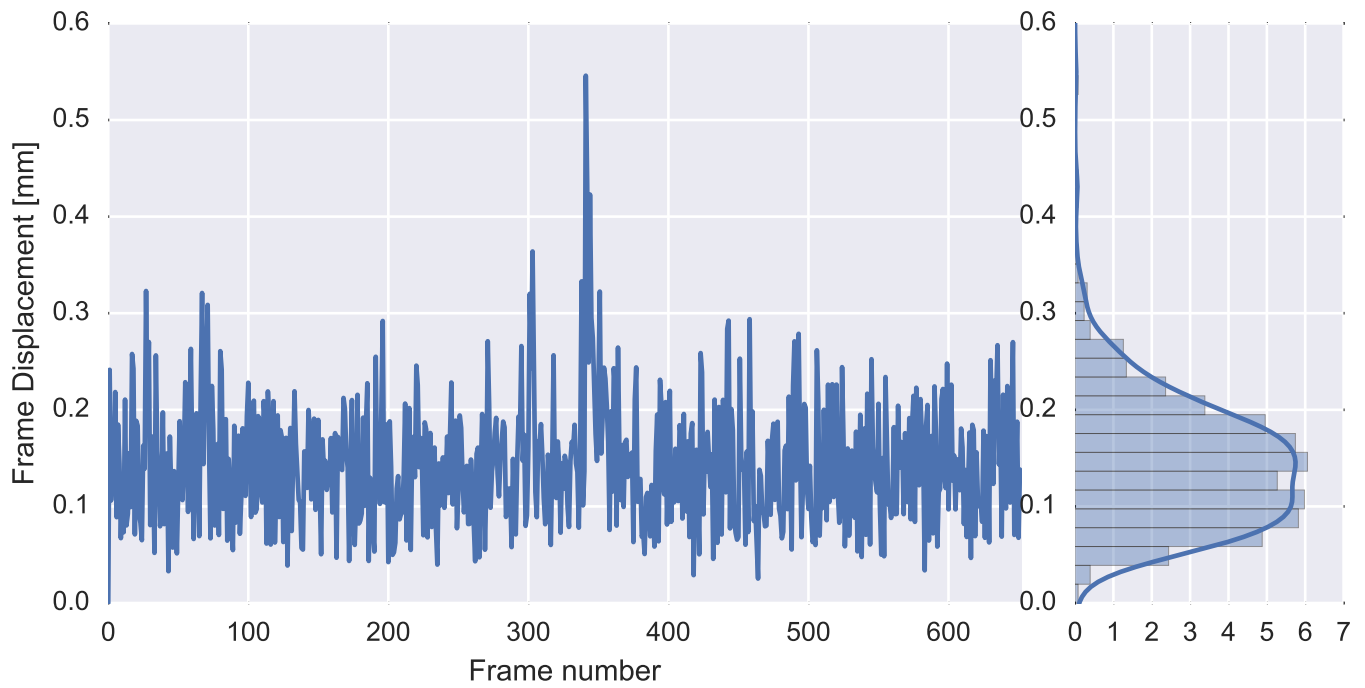

Mean EPI

Brain mask

tSNR

motion

fieldmap correction

coregistration