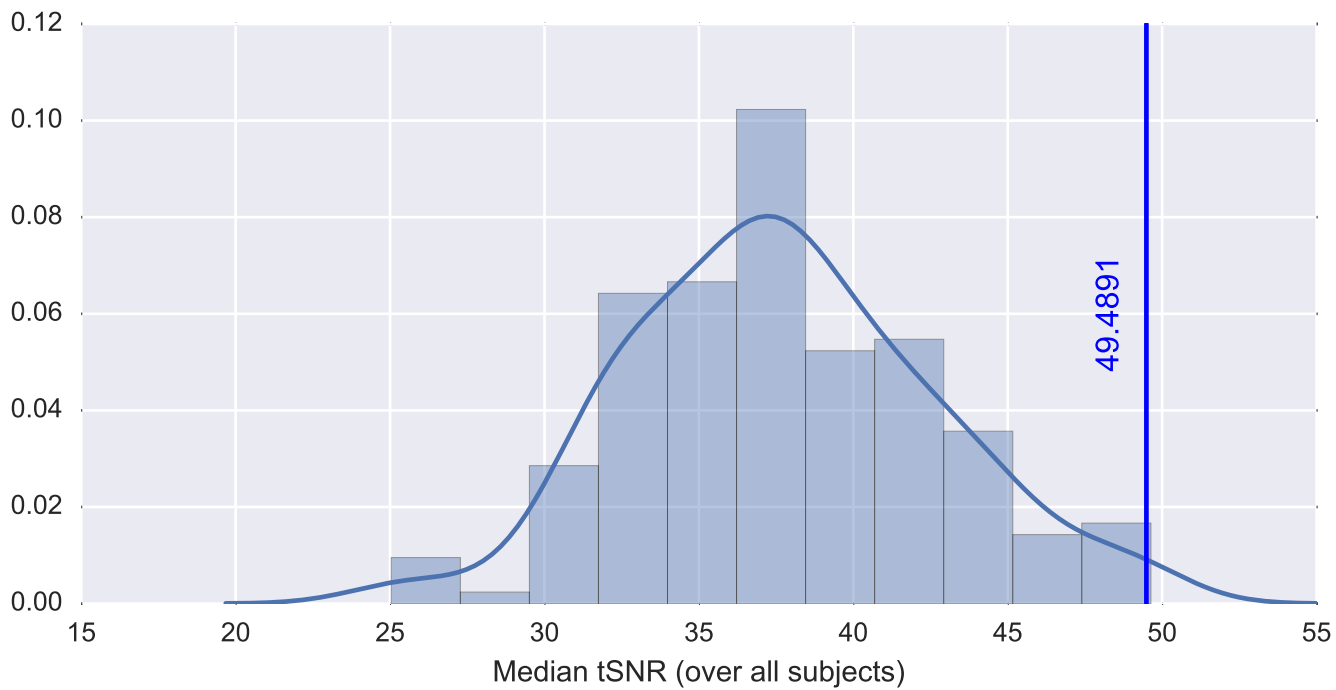

Mean EPI

Brain mask

tSNR

motion

fieldmap correction

coregistration