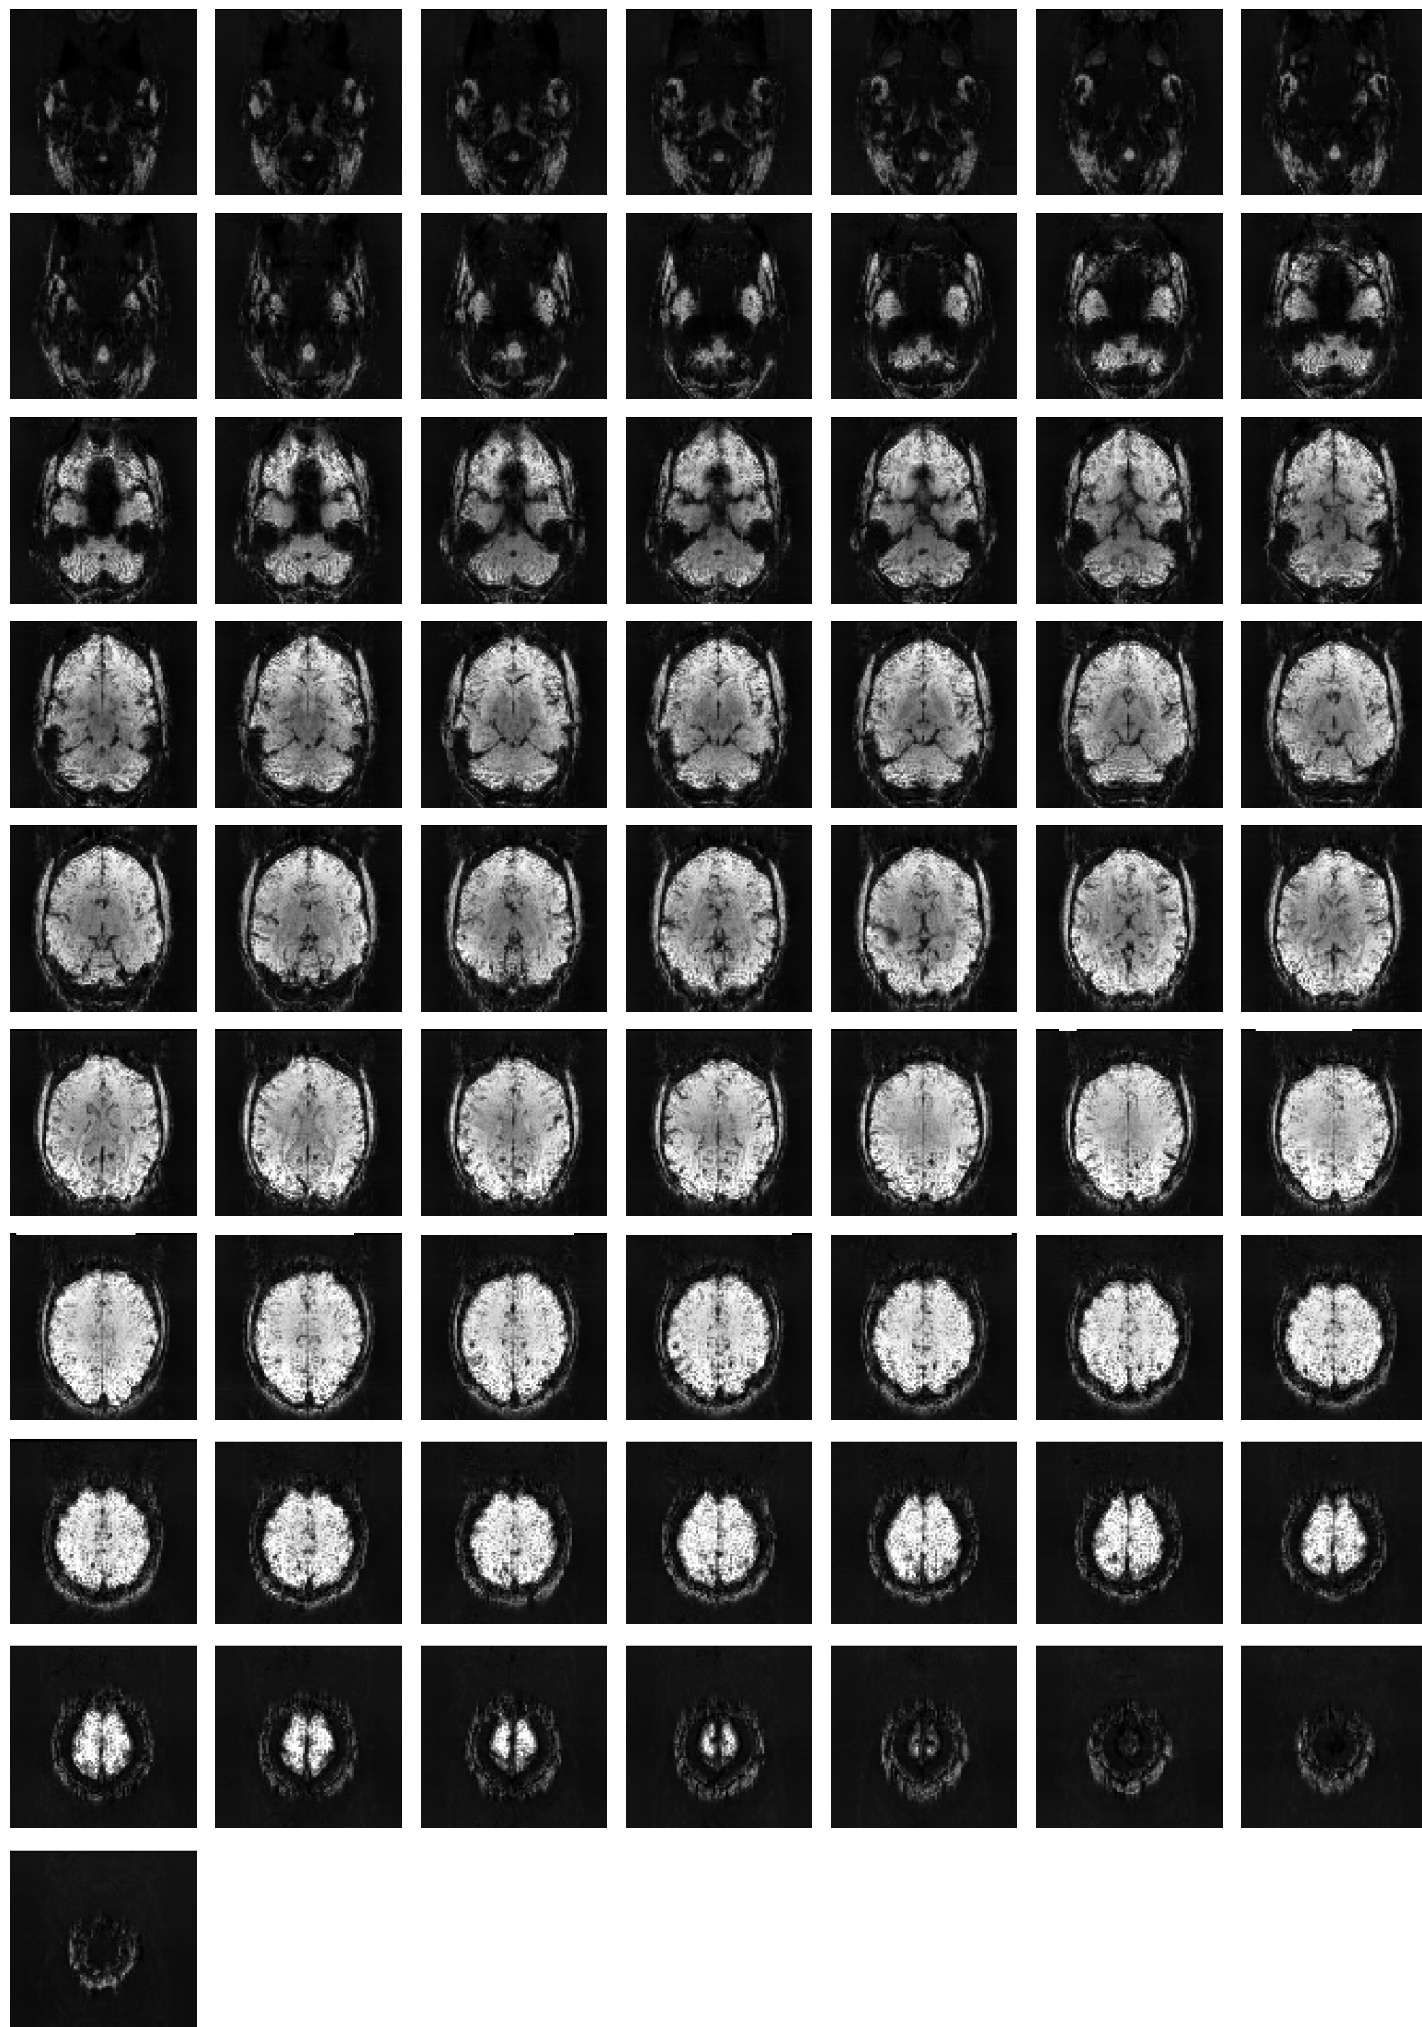

Mean EPI

Brain mask

tSNR

motion

fieldmap correction

coregistration