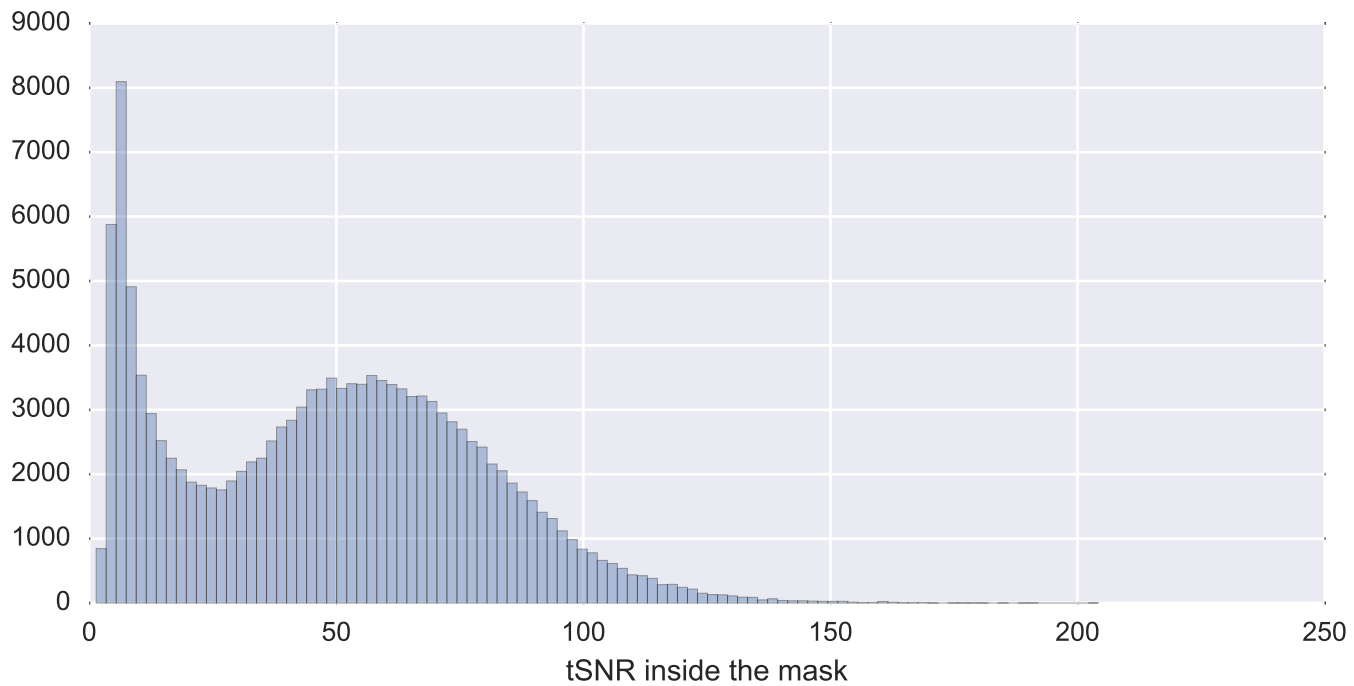

Mean EPI

Brain mask

tSNR

motion

fieldmap correction

coregistration