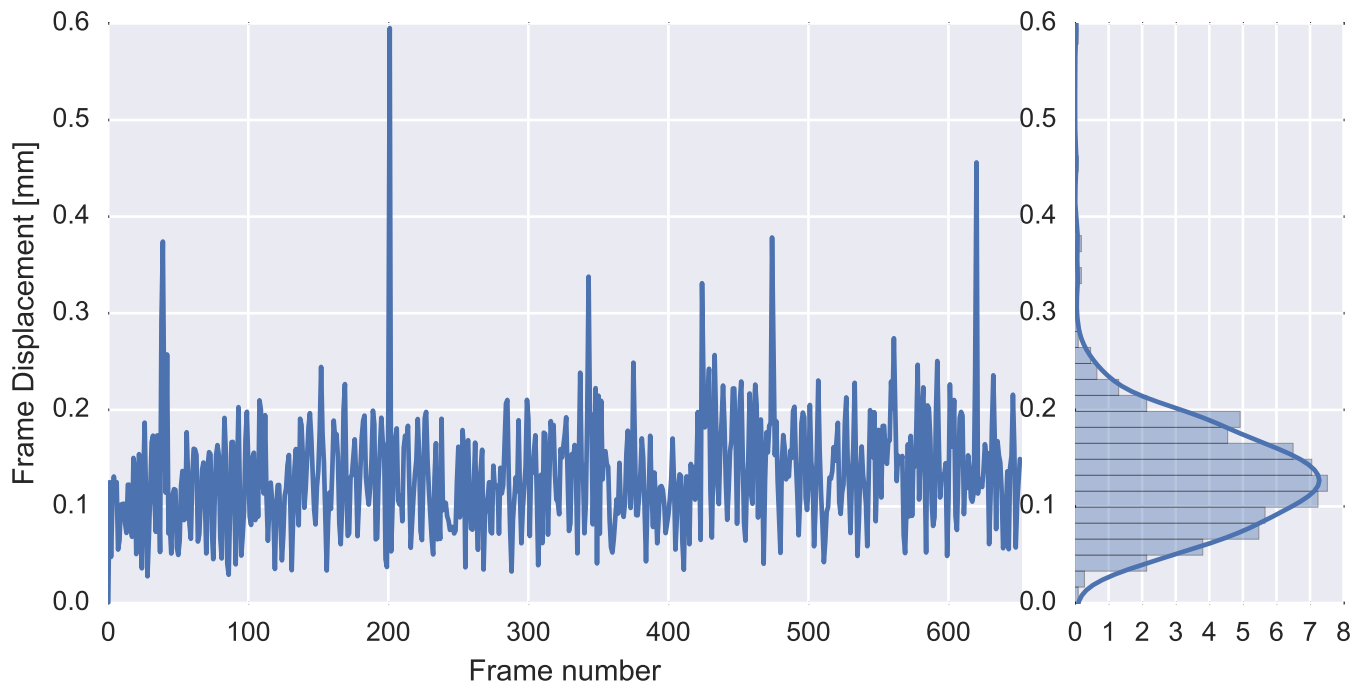

Mean EPI

Brain mask

tSNR

motion

fieldmap correction

coregistration