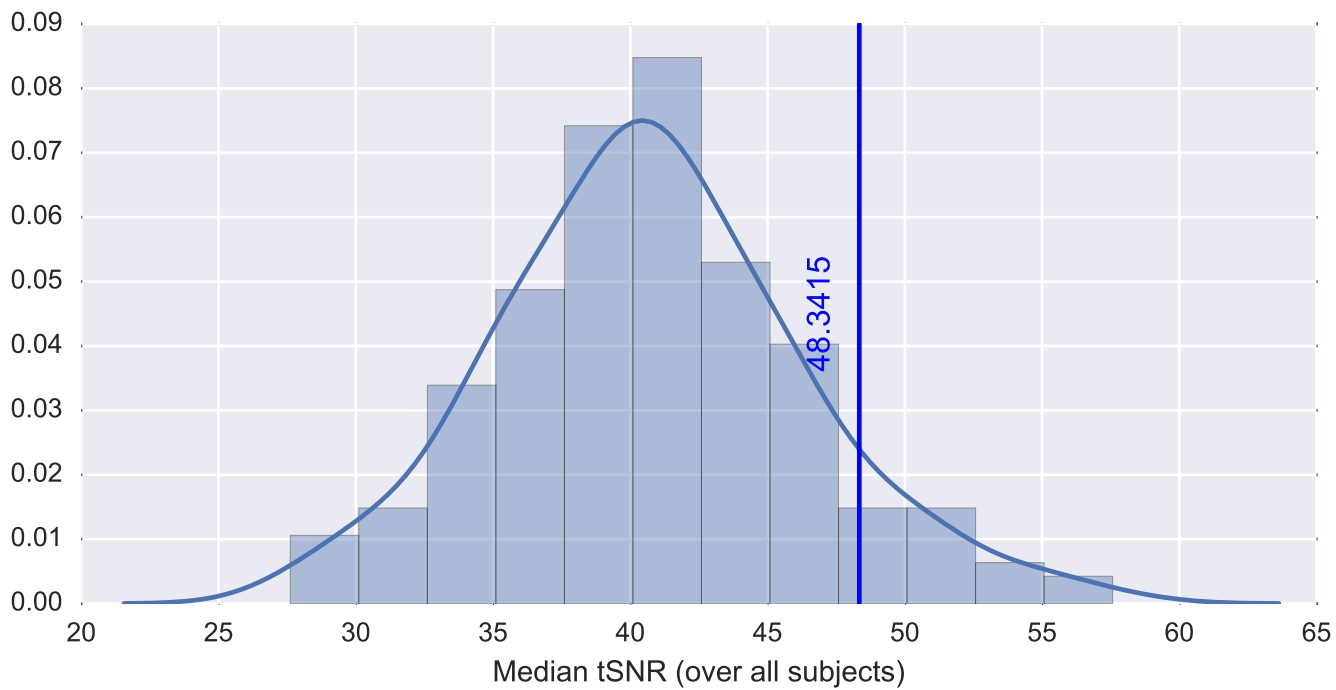

Mean EPI

Brain mask

tSNR

motion

fieldmap correction

coregistration