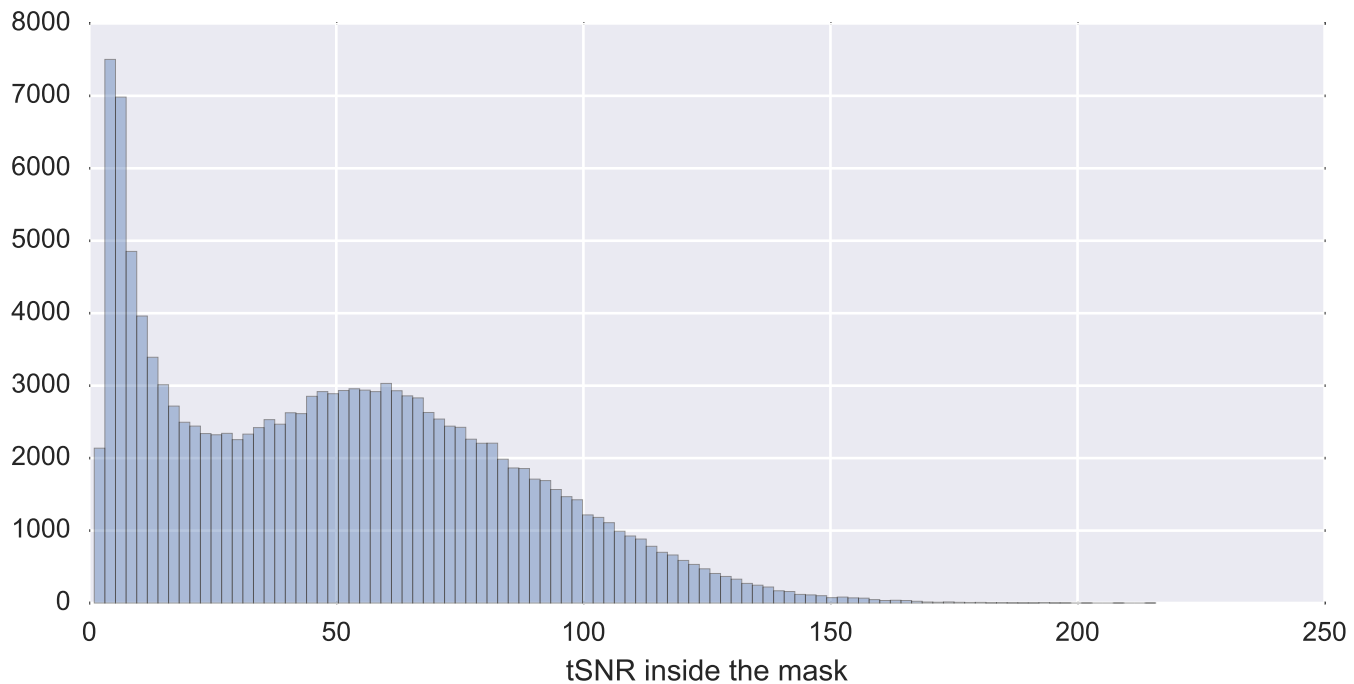

Mean EPI

Brain mask

tSNR

motion

fieldmap correction

coregistration