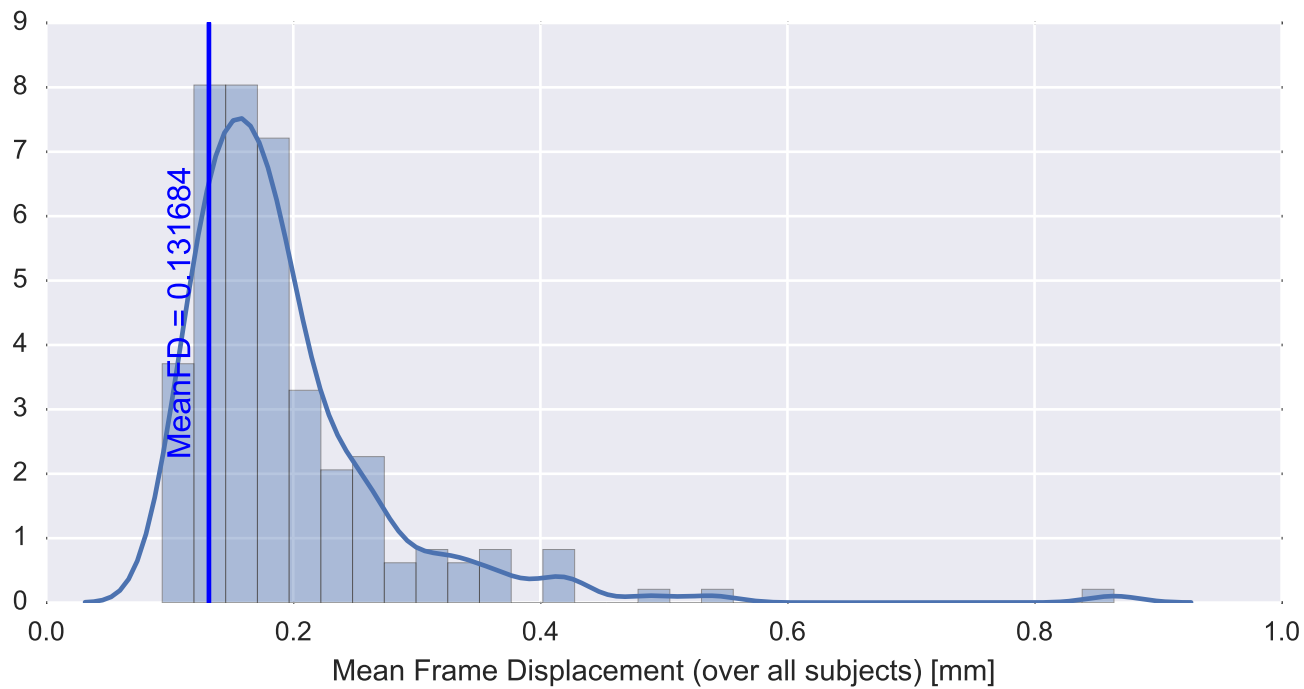

Mean EPI

Brain mask

tSNR

motion

fieldmap correction

coregistration