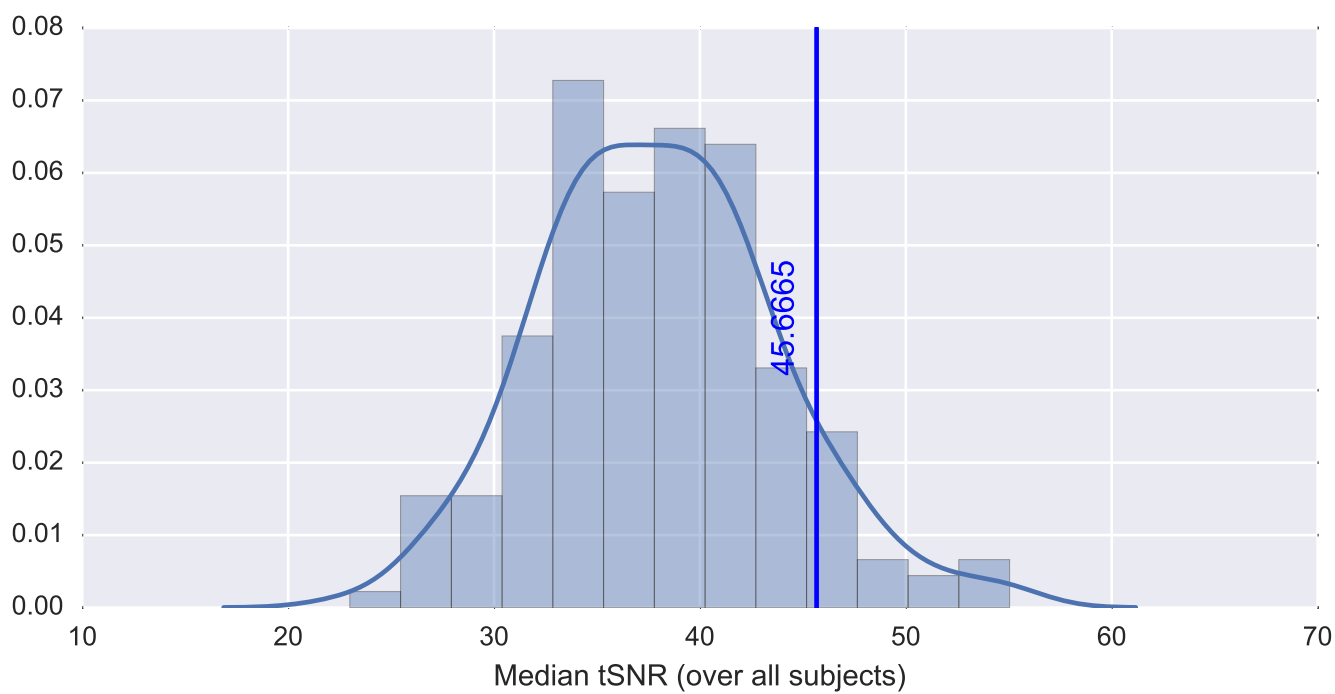

Mean EPI

Brain mask

tSNR

motion

fieldmap correction

coregistration