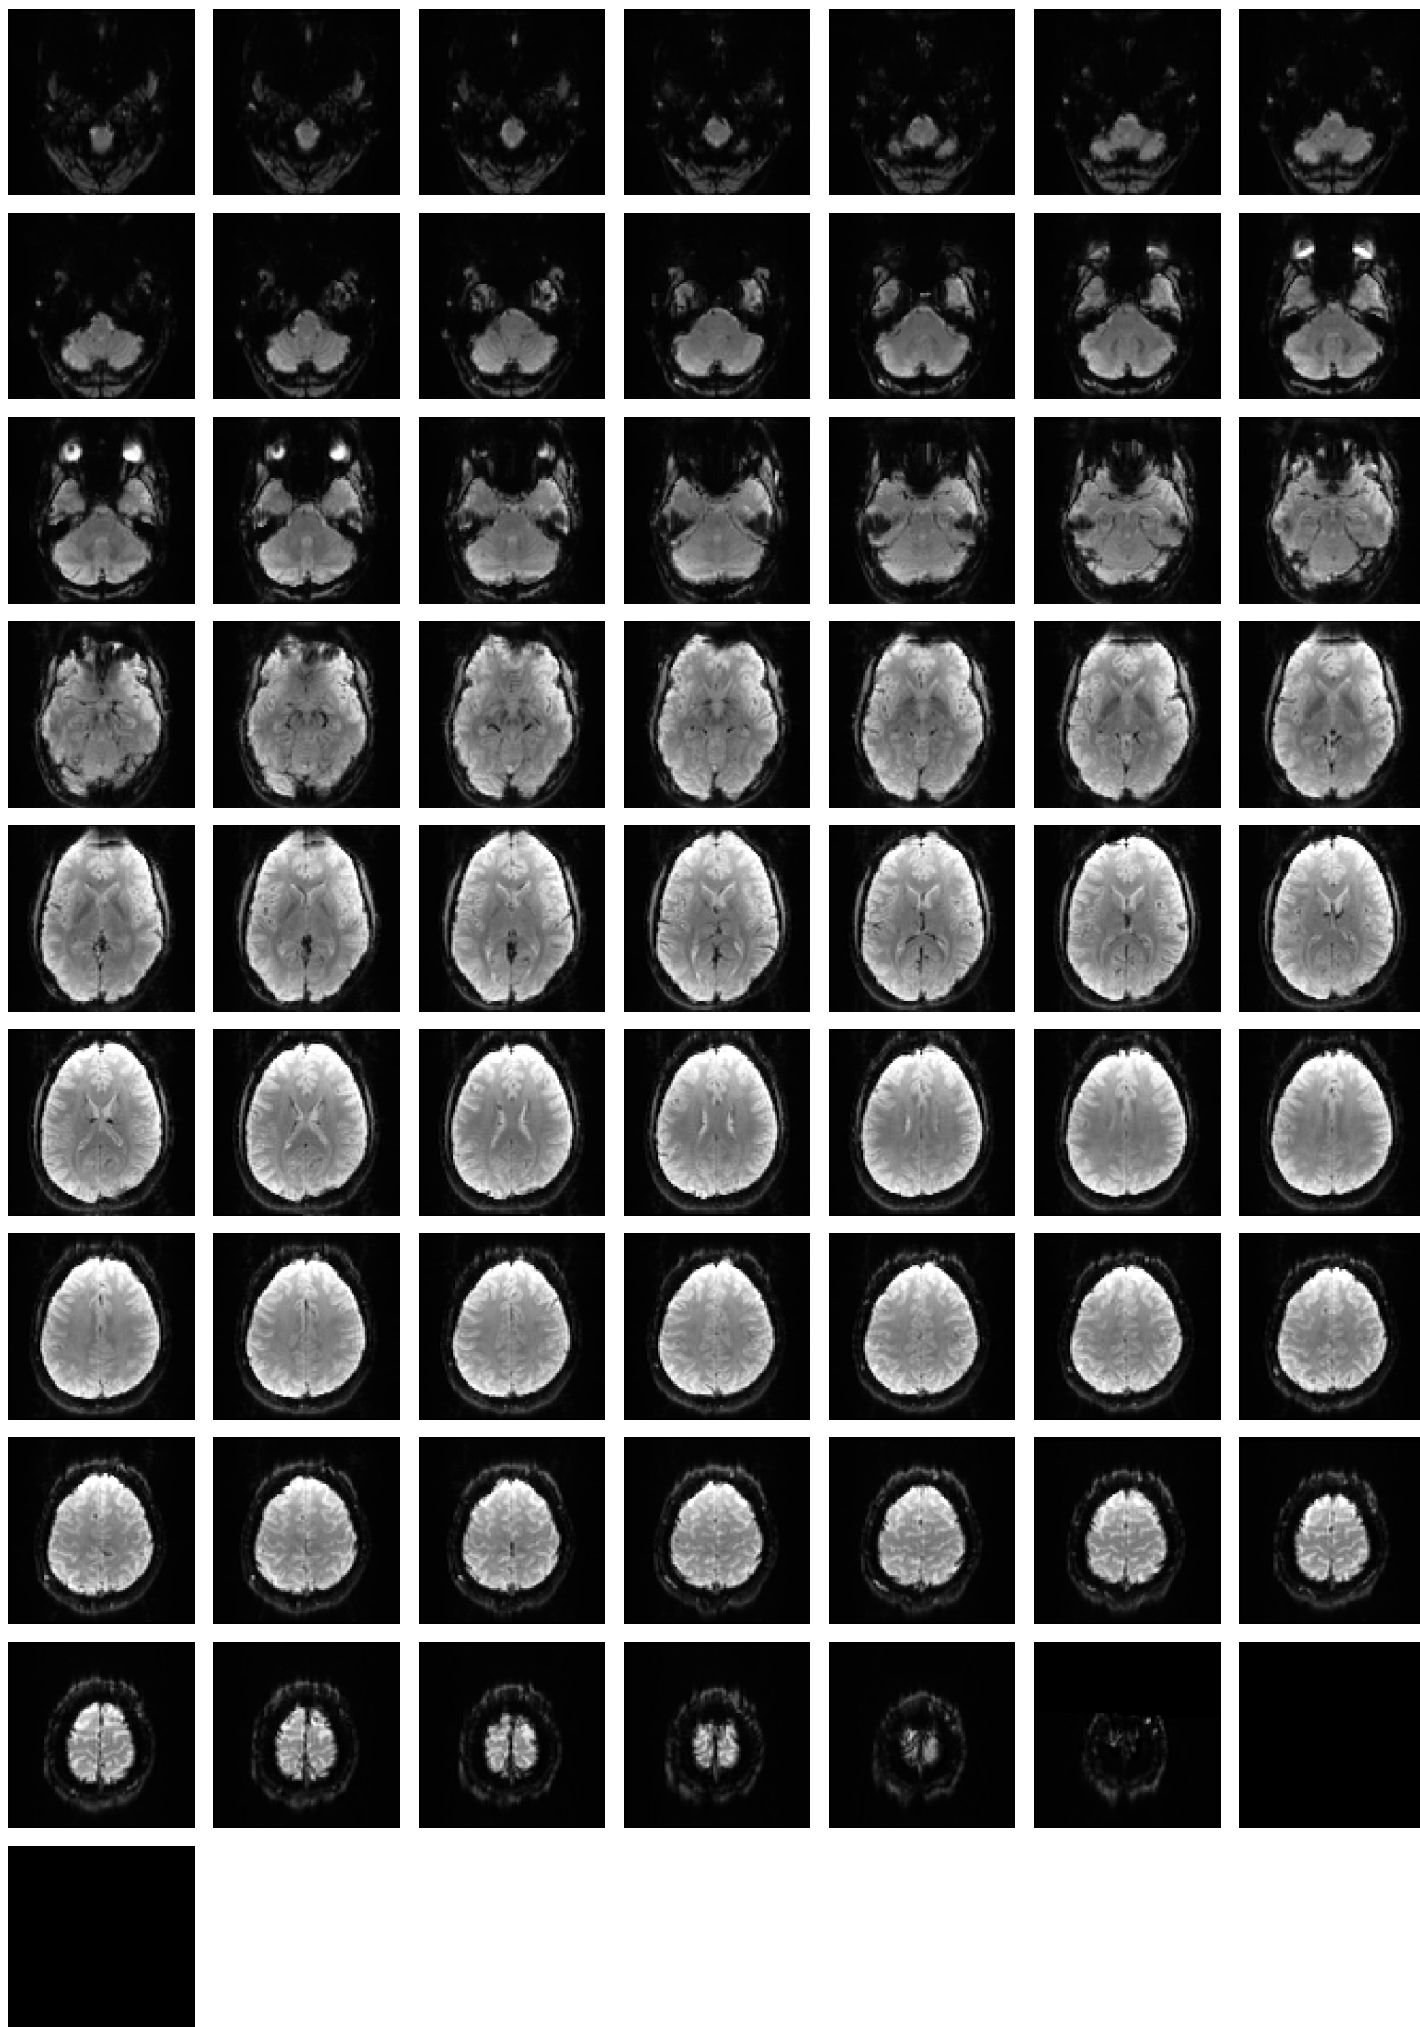

Mean EPI

Brain mask

tSNR

motion

fieldmap correction

coregistration