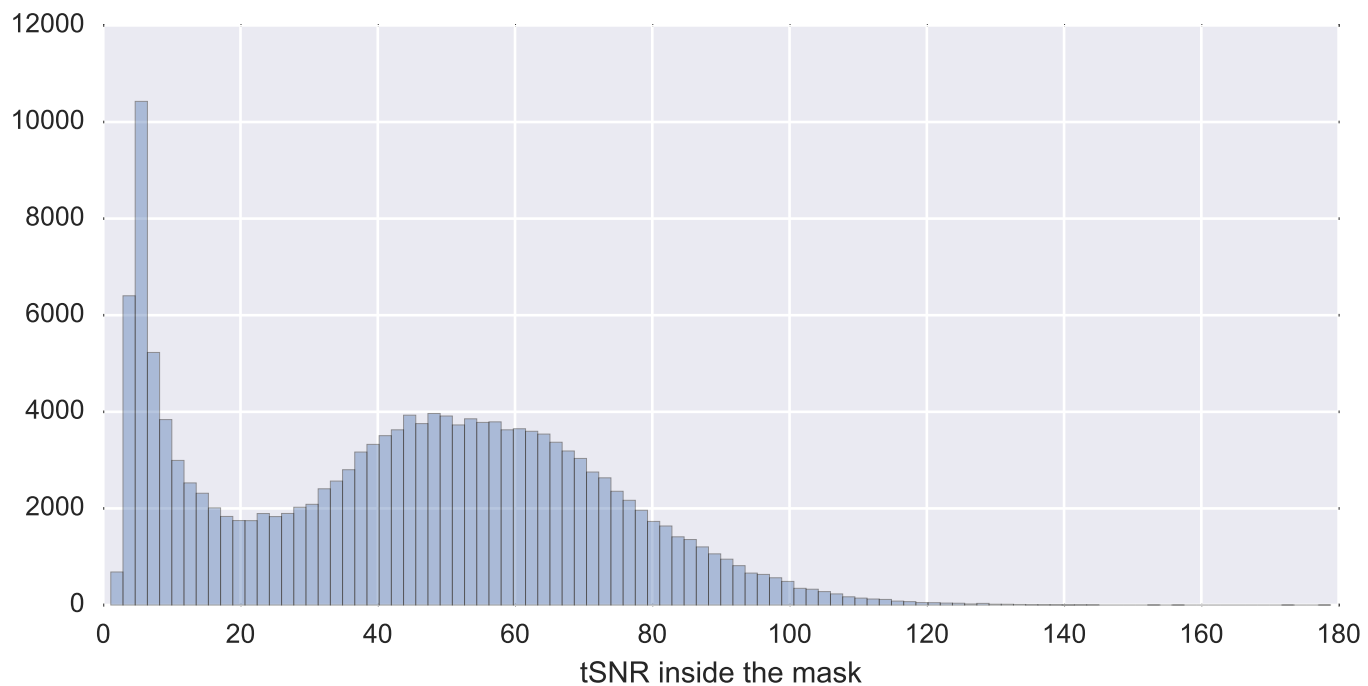

Mean EPI

Brain mask

tSNR

motion

fieldmap correction

coregistration