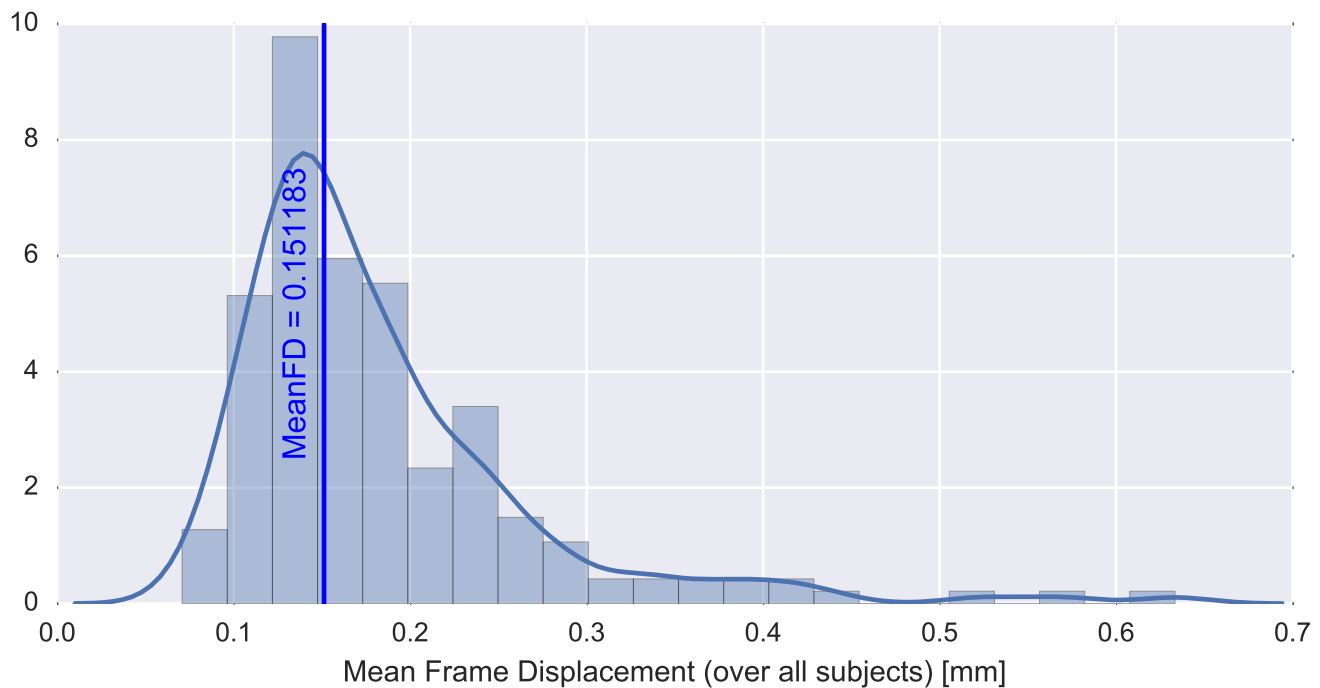

Mean EPI

Brain mask

tSNR

motion

fieldmap correction

coregistration