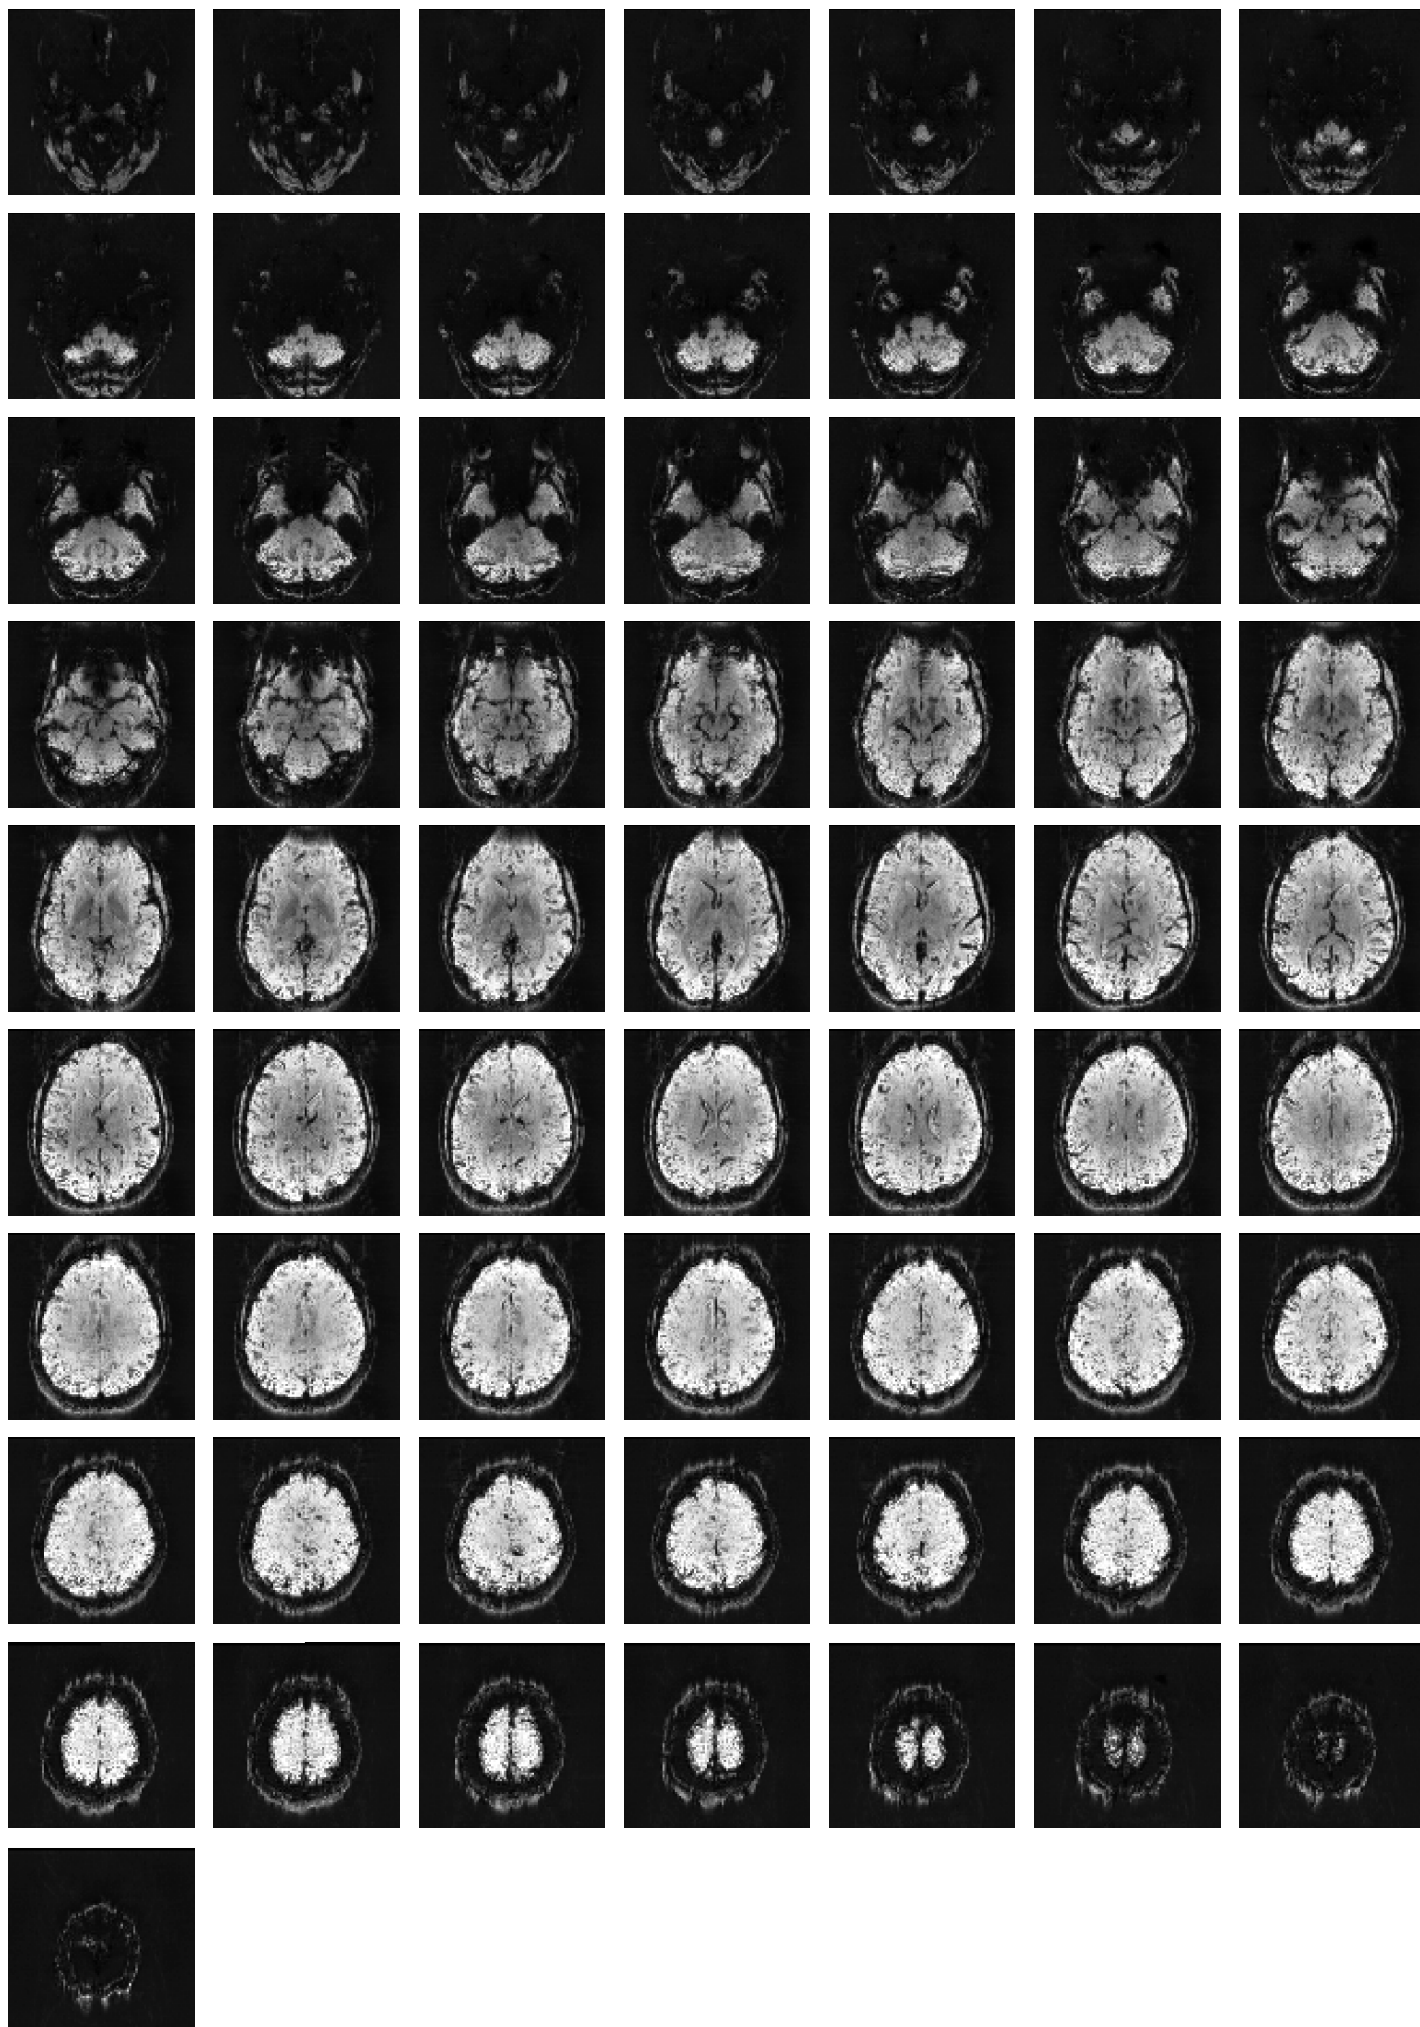

Mean EPI

Brain mask

tSNR

motion

fieldmap correction

coregistration