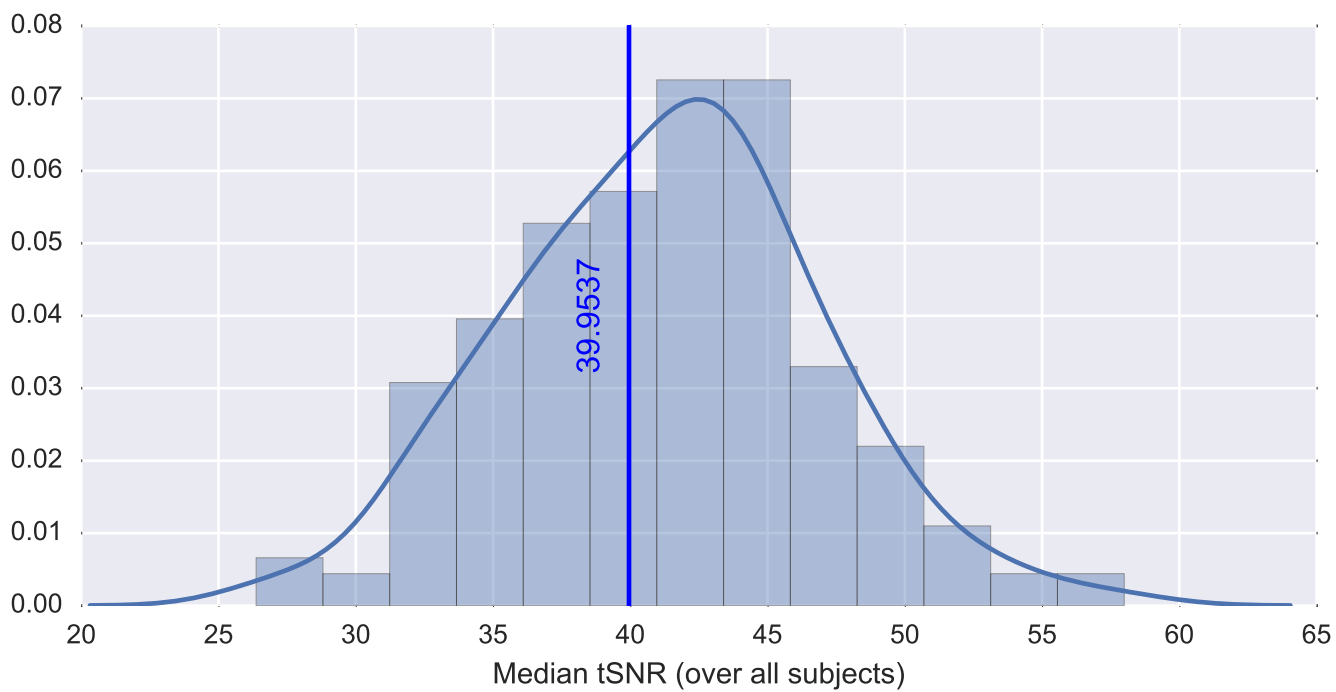

Mean EPI

Brain mask

tSNR

motion

fieldmap correction

coregistration