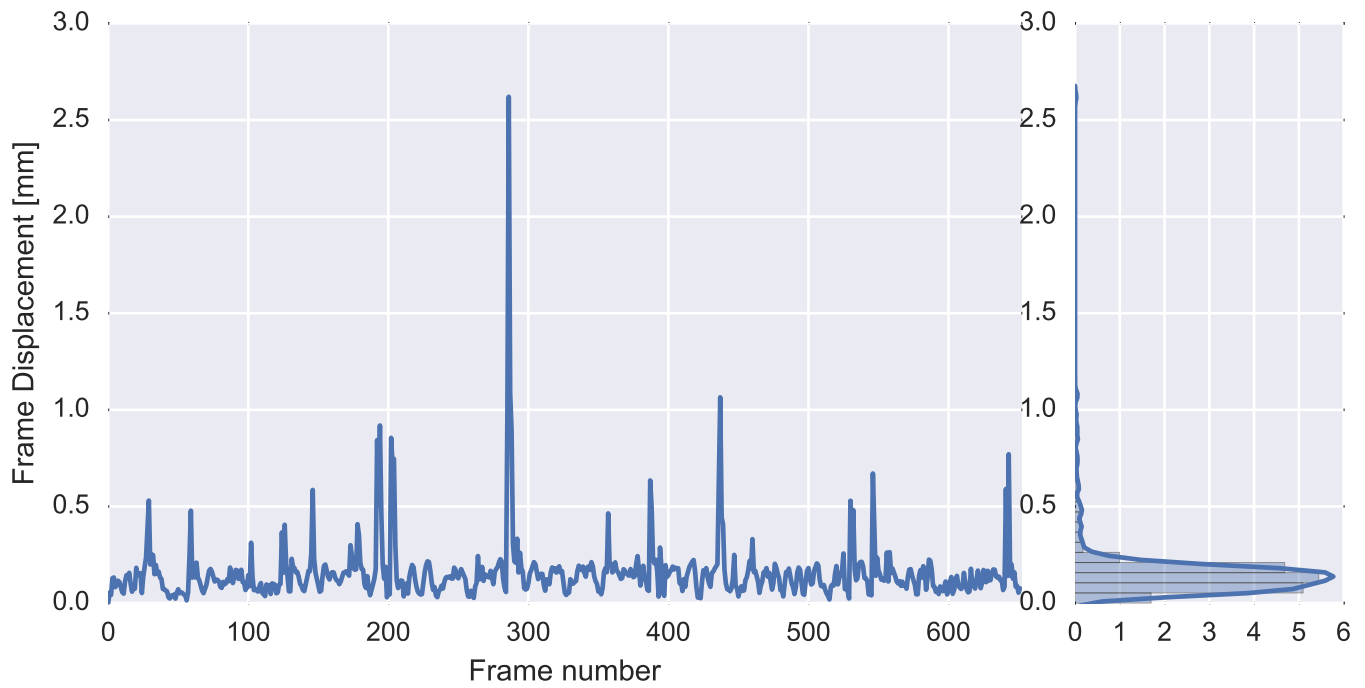

Mean EPI

Brain mask

tSNR

motion

fieldmap correction

coregistration