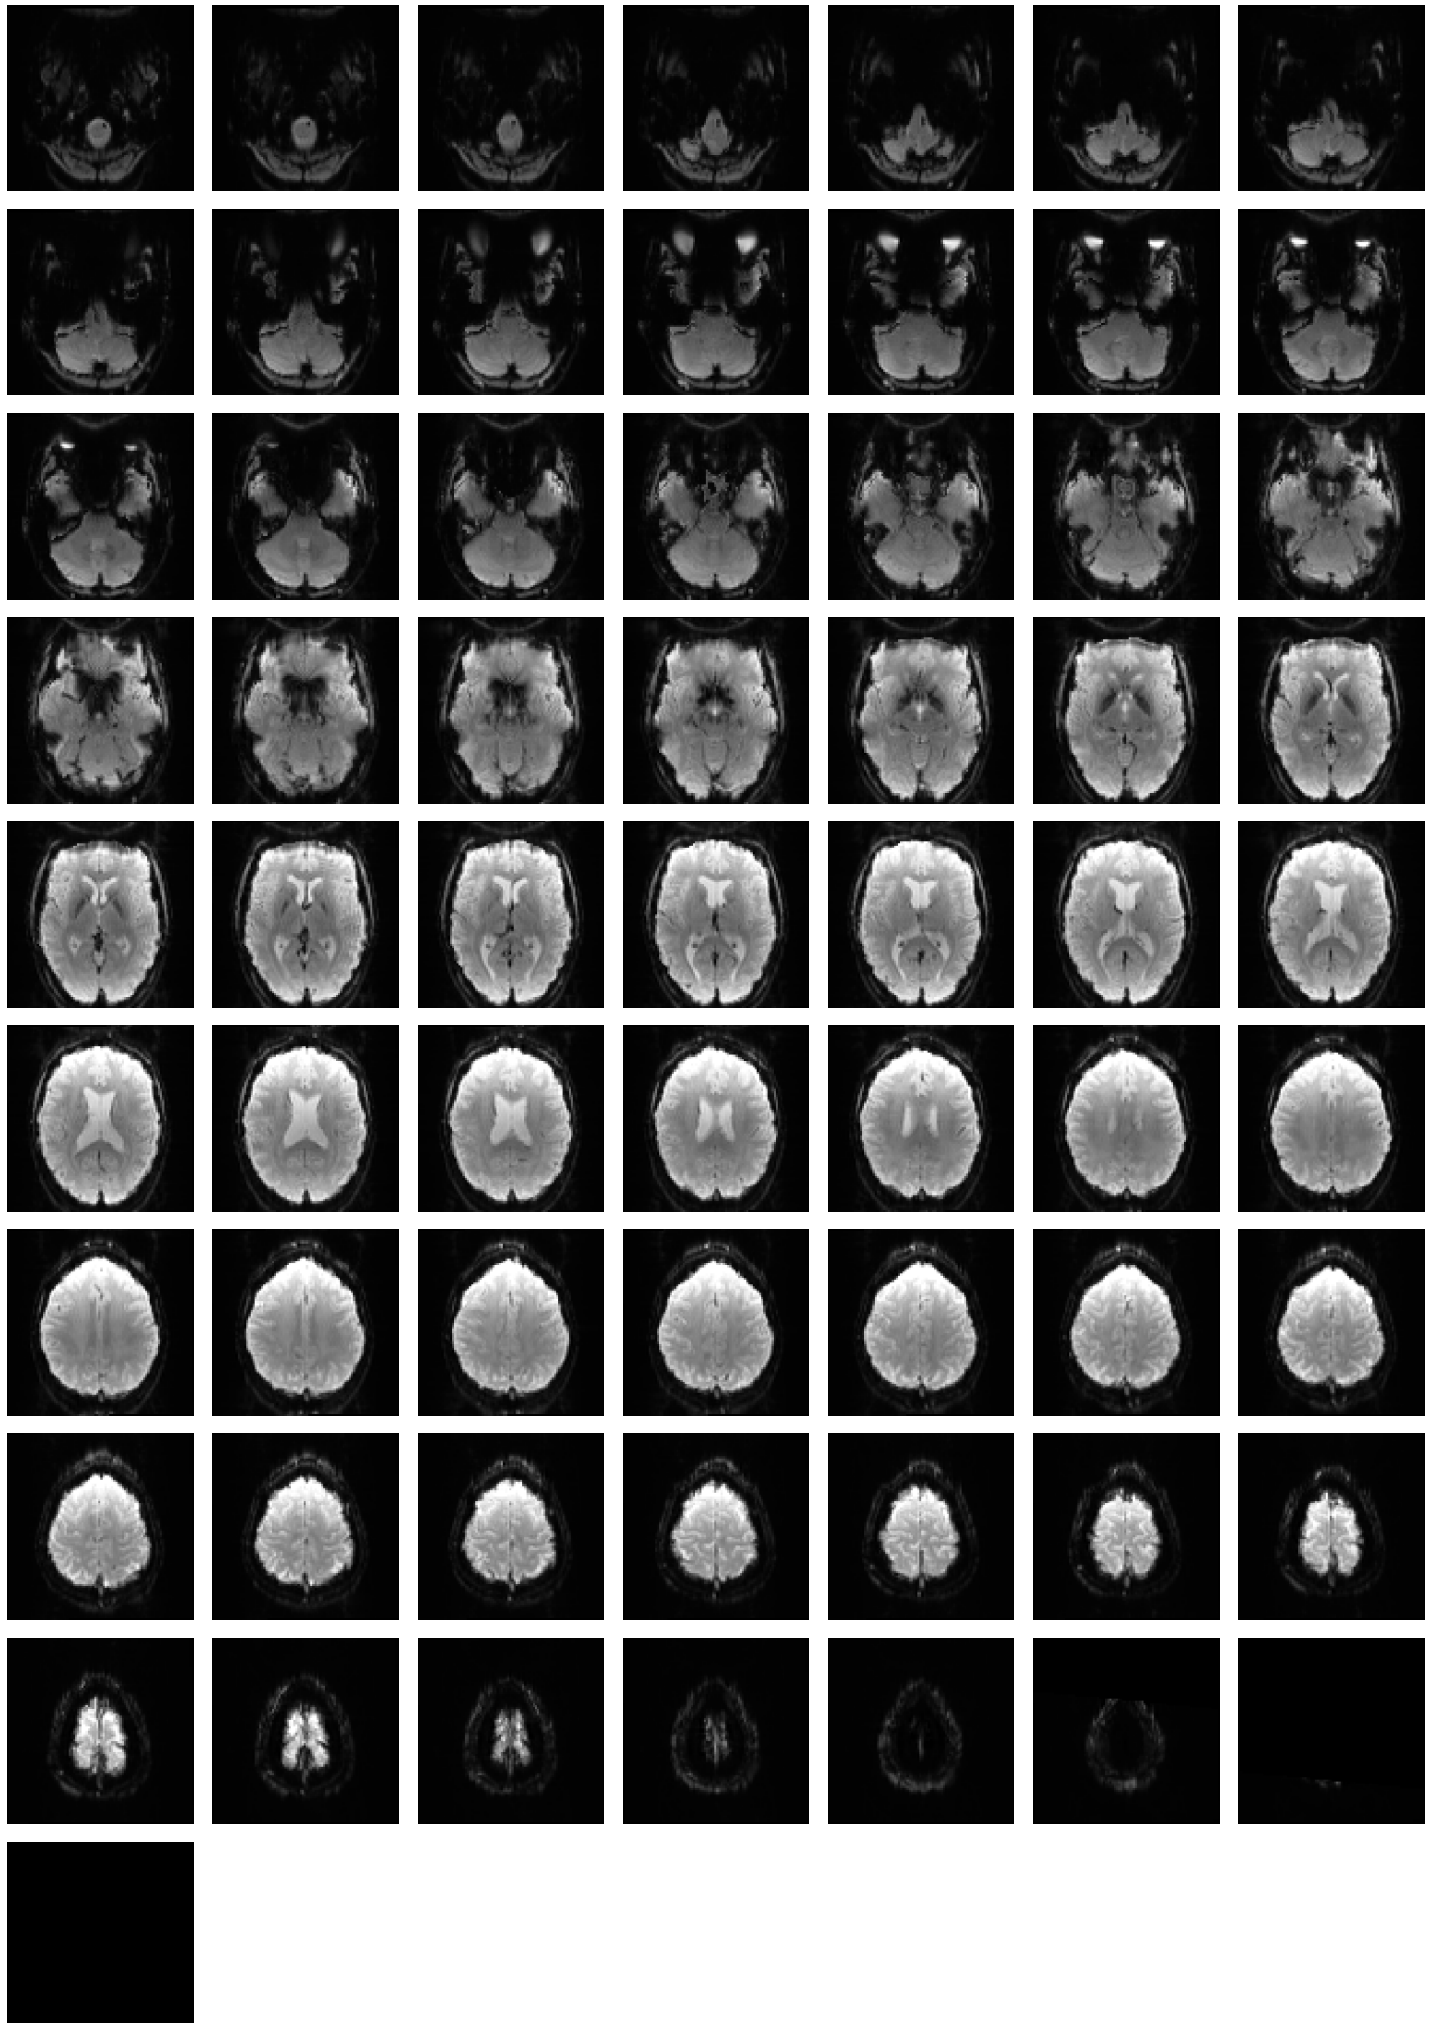

Mean EPI

Brain mask

tSNR

motion

fieldmap correction

coregistration