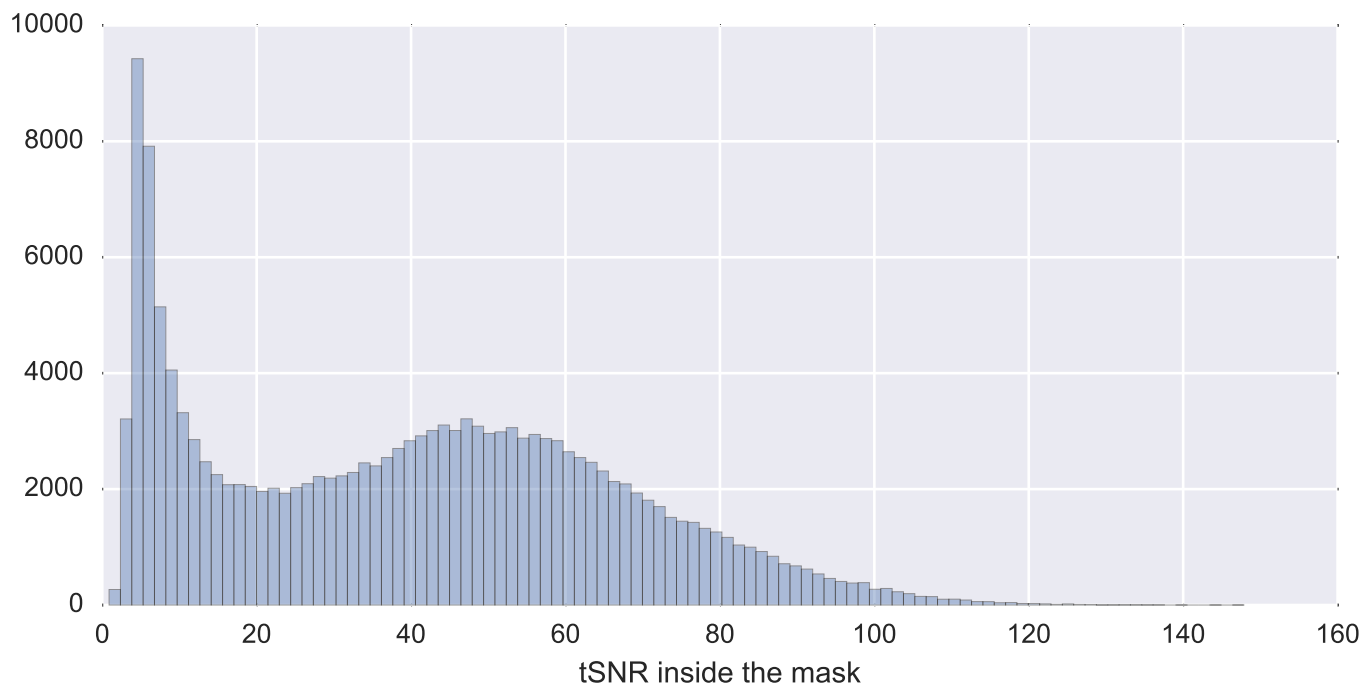

Mean EPI

Brain mask

tSNR

motion

fieldmap correction

coregistration