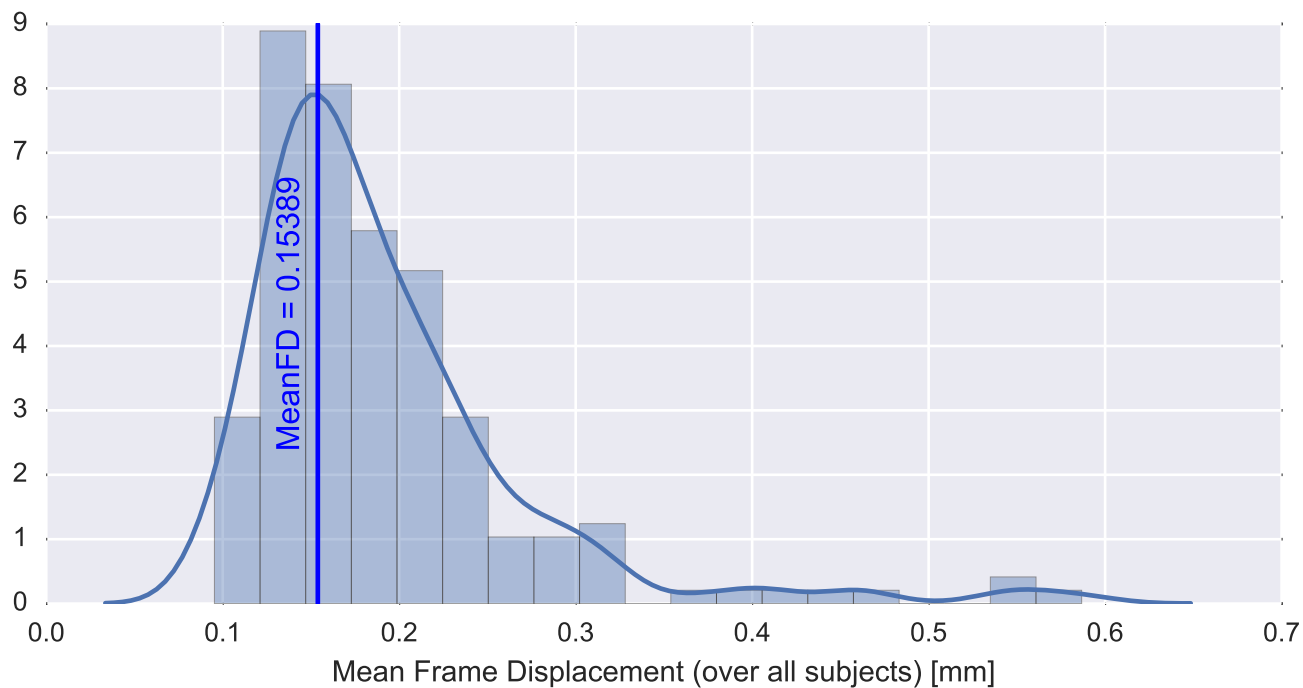

Mean EPI

Brain mask

tSNR

motion

fieldmap correction

coregistration