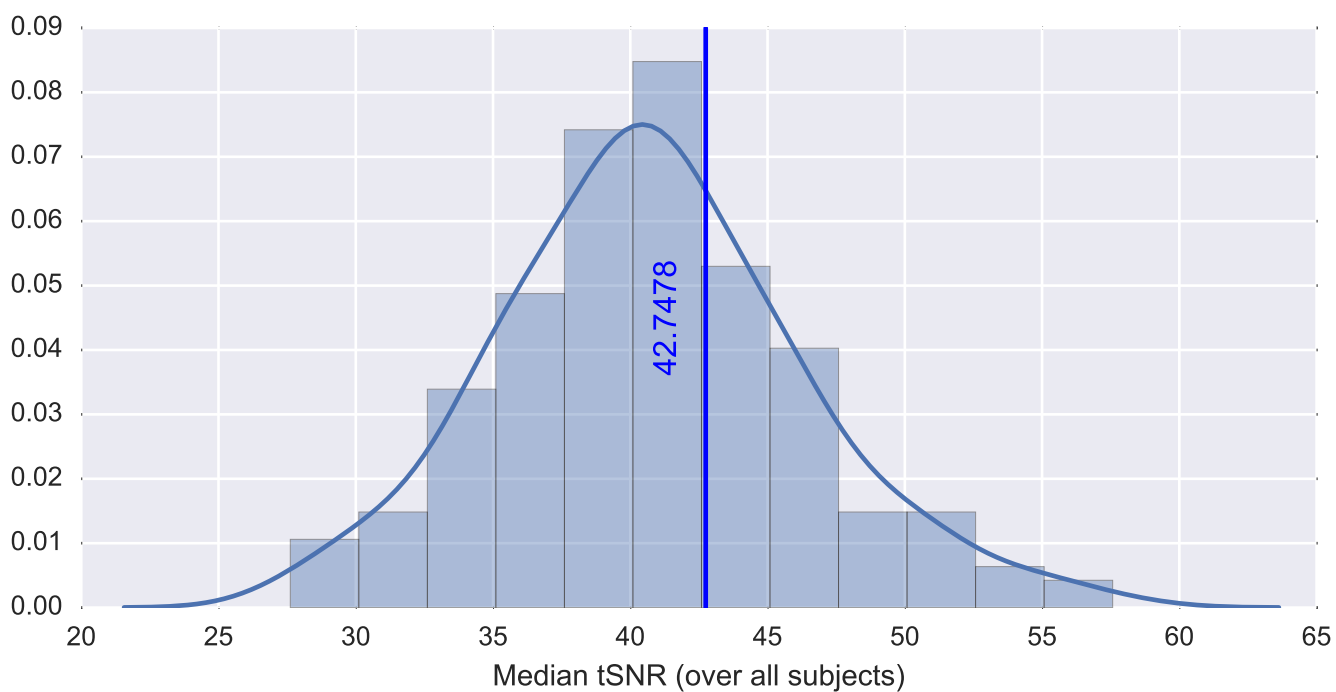

Mean EPI

Brain mask

tSNR

motion

fieldmap correction

coregistration