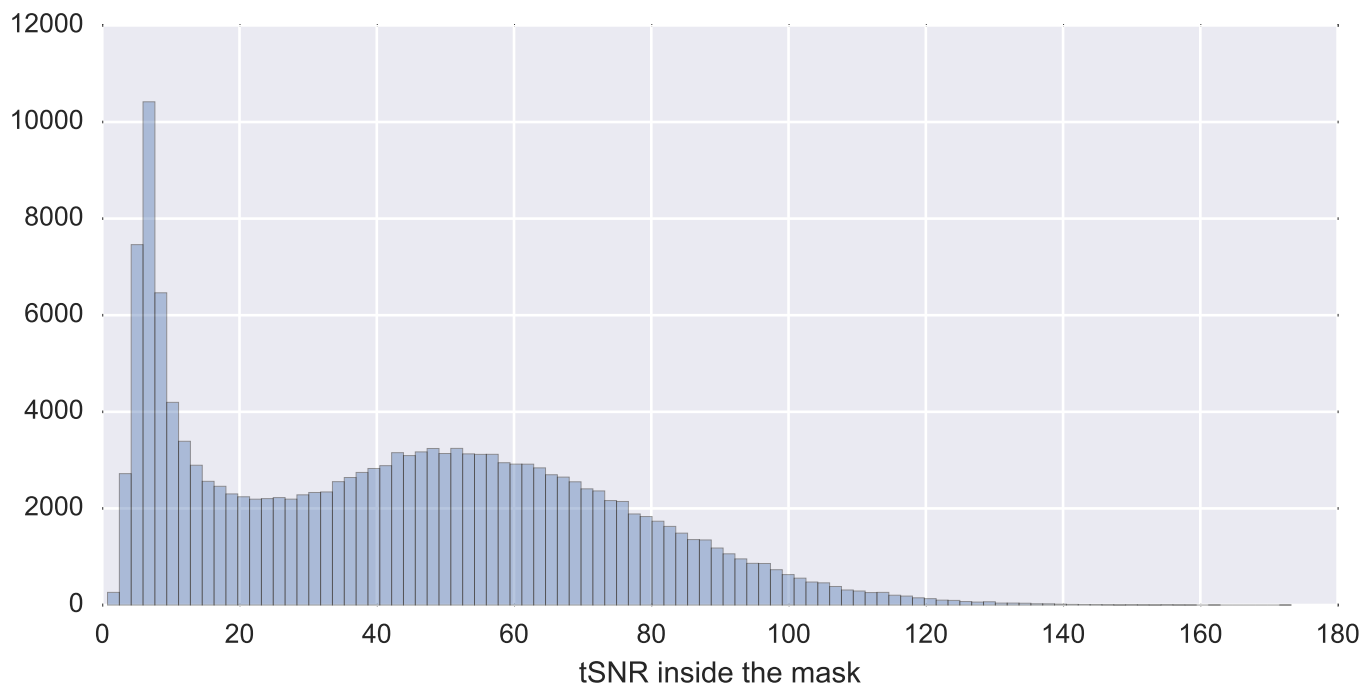

Mean EPI

Brain mask

tSNR

motion

fieldmap correction

coregistration