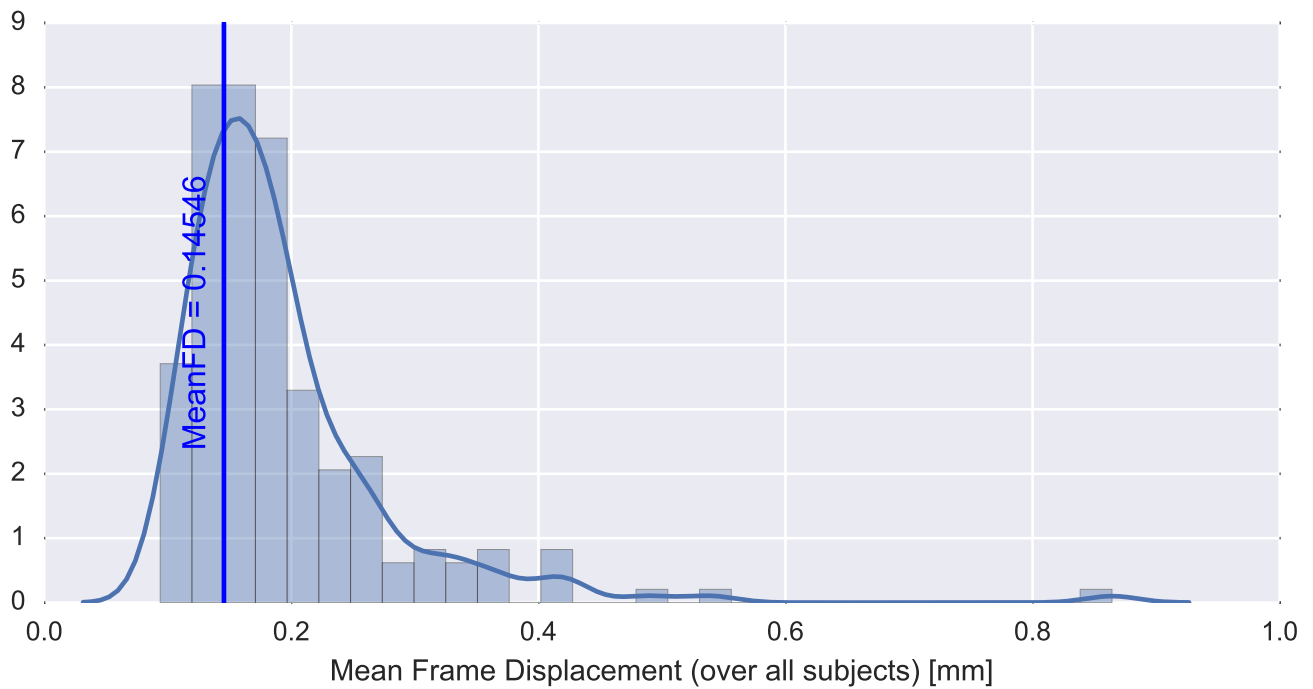

Mean EPI

Brain mask

tSNR

motion

fieldmap correction

coregistration