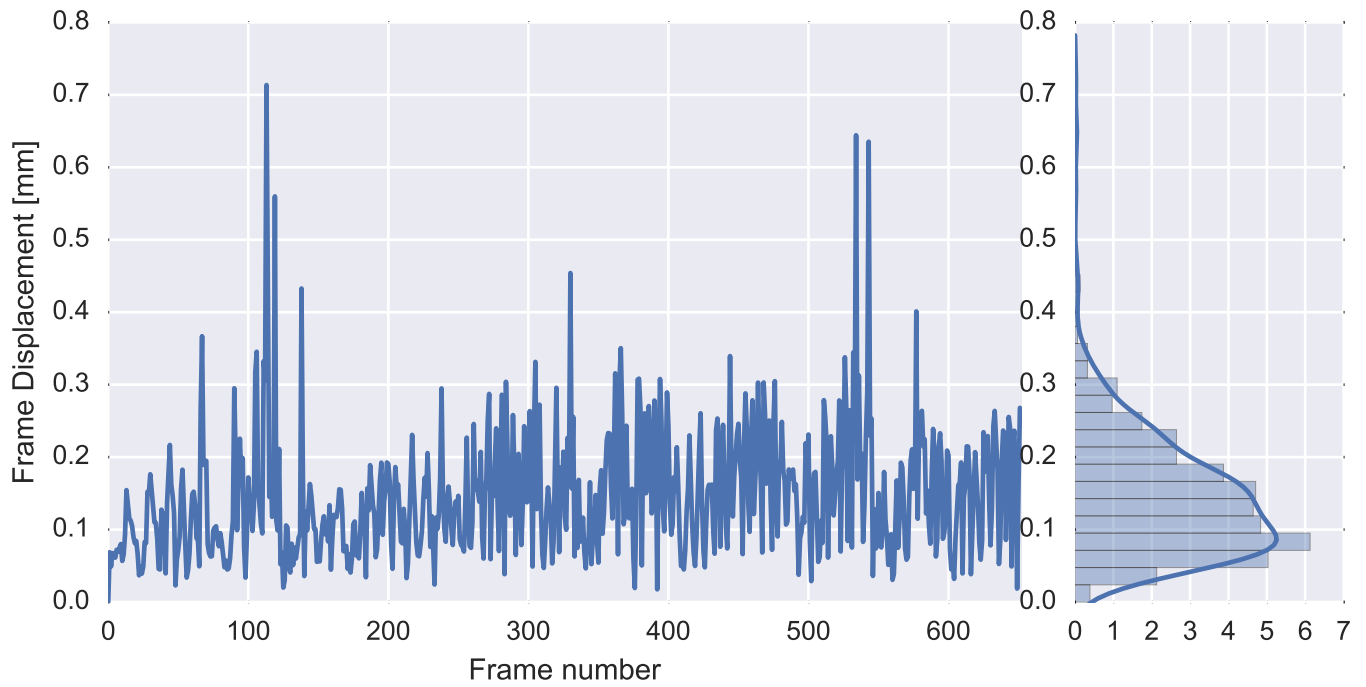

Mean EPI

Brain mask

tSNR

motion

fieldmap correction

coregistration