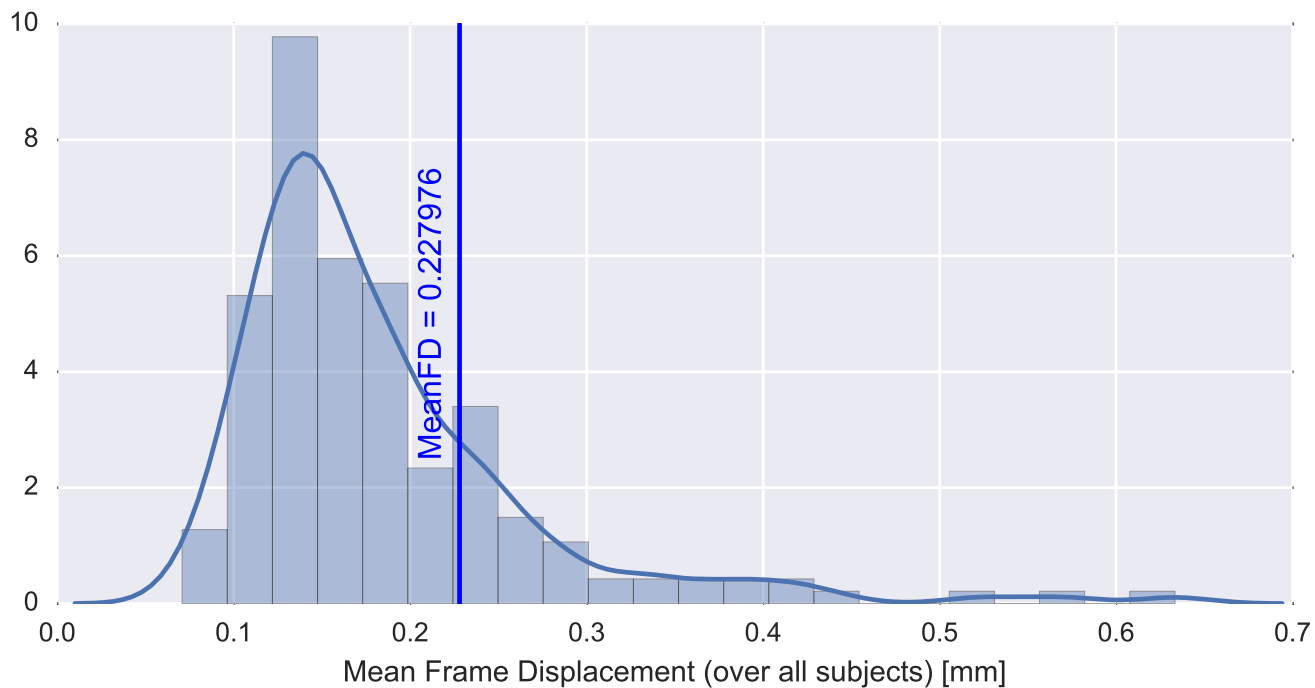

Mean EPI

Brain mask

tSNR

motion

fieldmap correction

coregistration