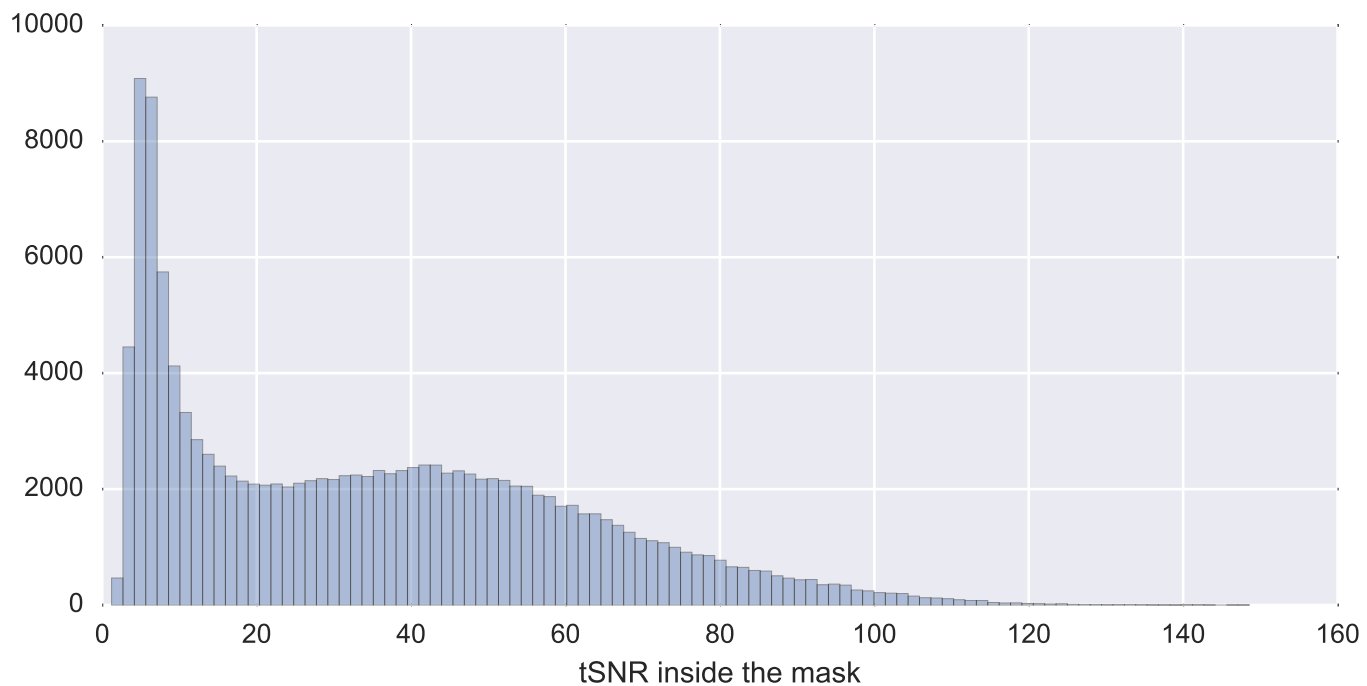

Mean EPI

Brain mask

tSNR

motion

fieldmap correction

coregistration