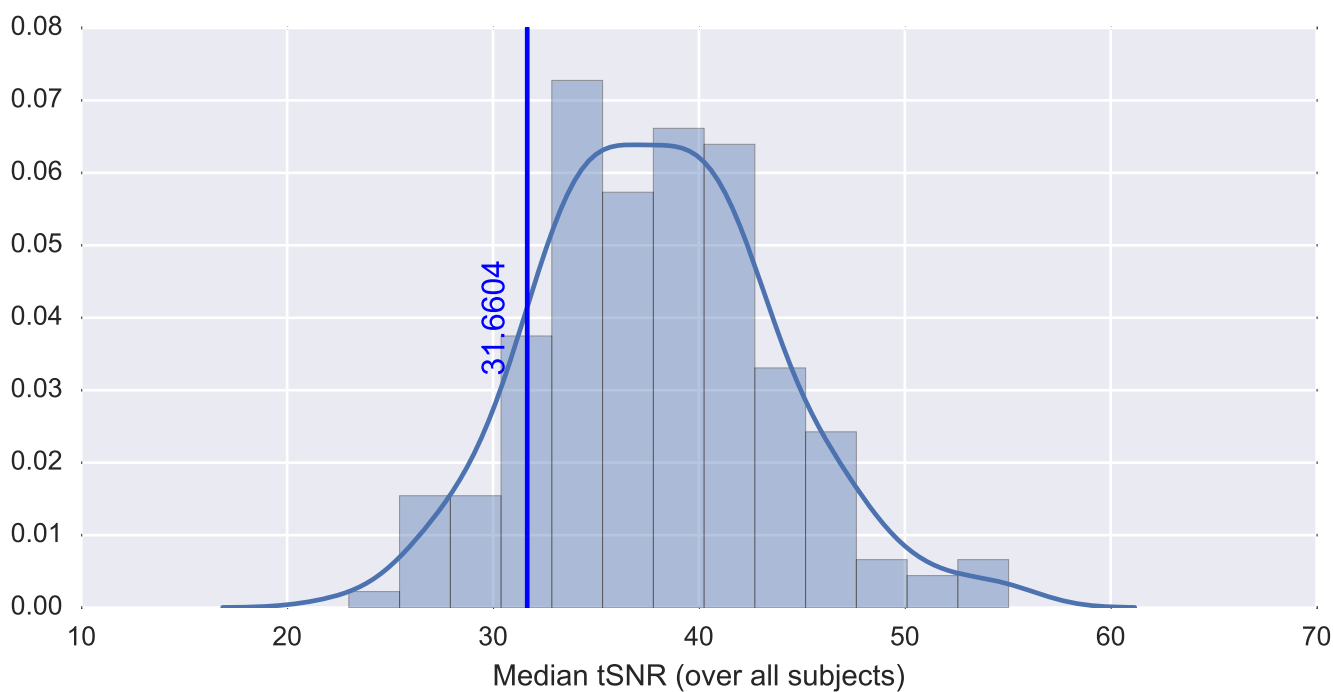

Mean EPI

Brain mask

tSNR

motion

fieldmap correction

coregistration