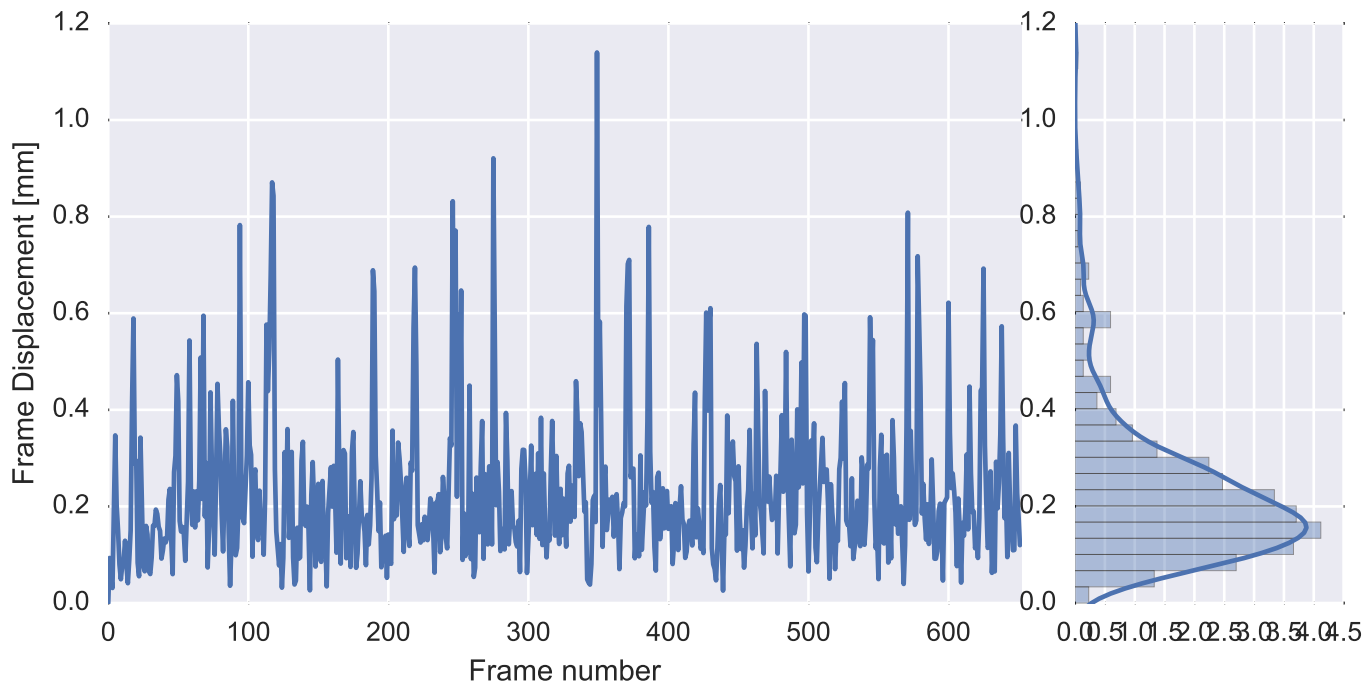

Mean EPI

Brain mask

tSNR

motion

fieldmap correction

coregistration