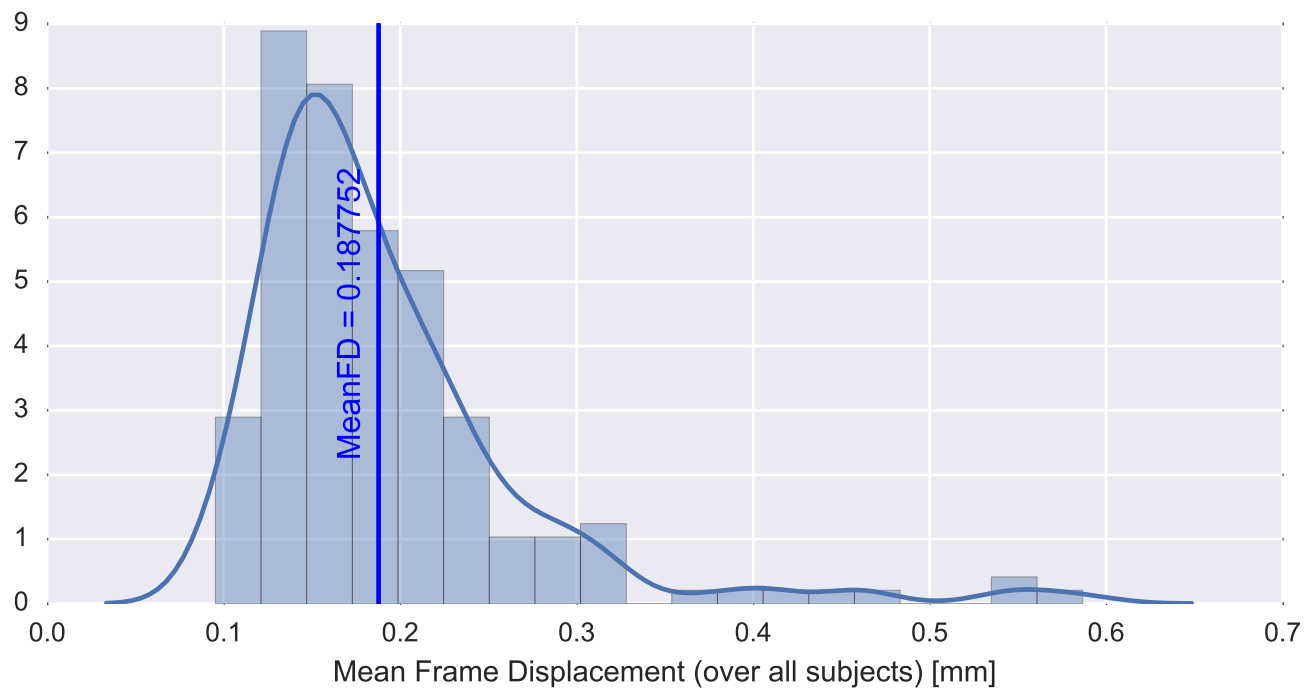

Mean EPI

Brain mask

tSNR

motion

fieldmap correction

coregistration