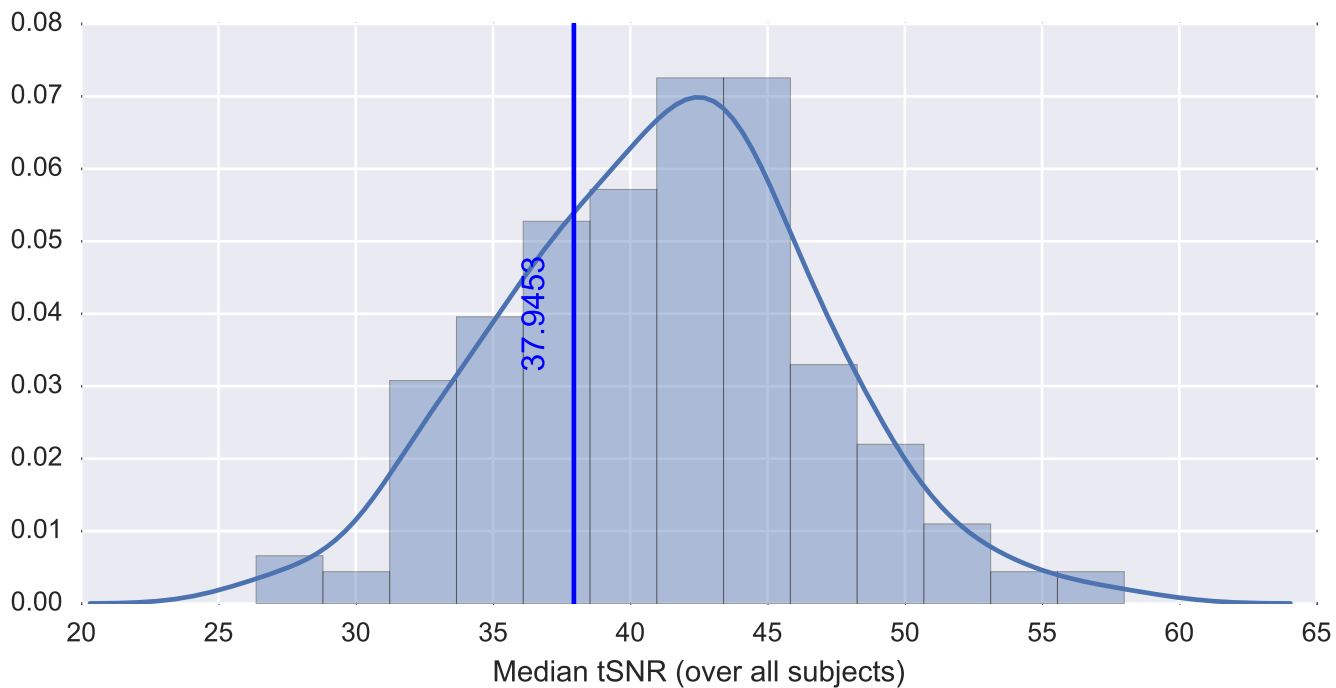

Mean EPI

Brain mask

tSNR

motion

fieldmap correction

coregistration