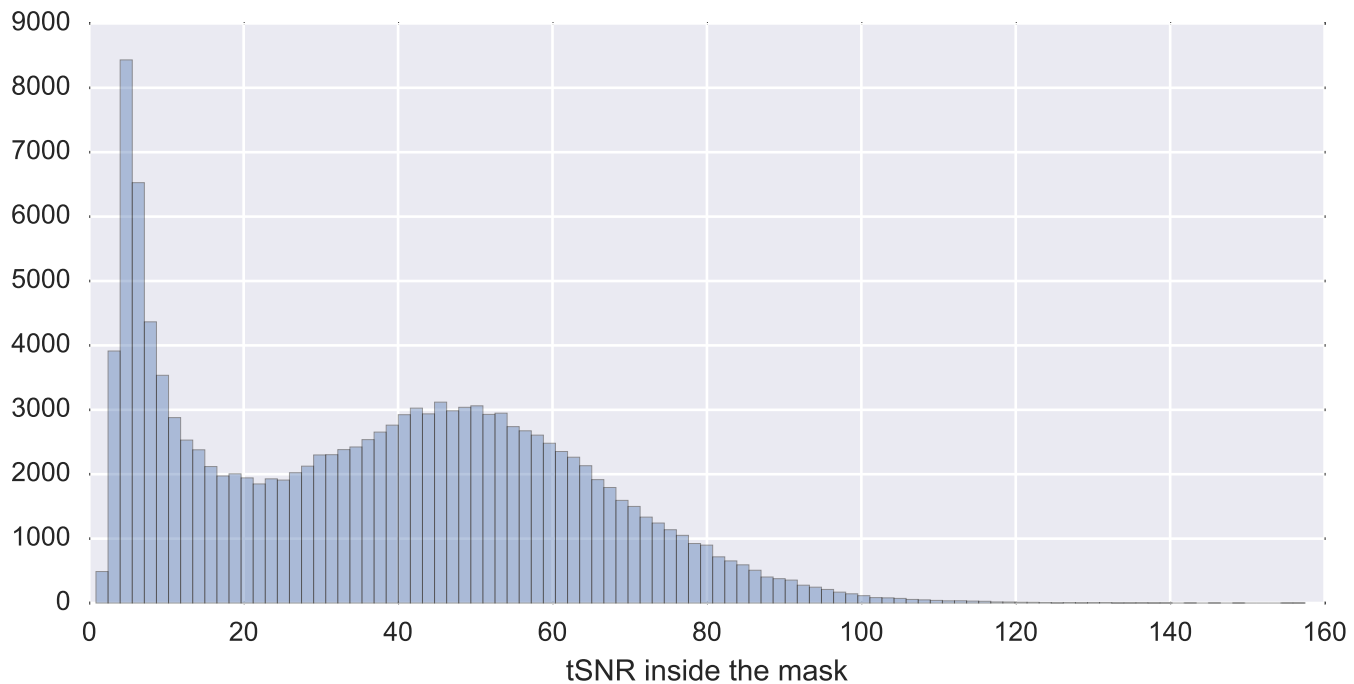

Mean EPI

Brain mask

tSNR

motion

fieldmap correction

coregistration