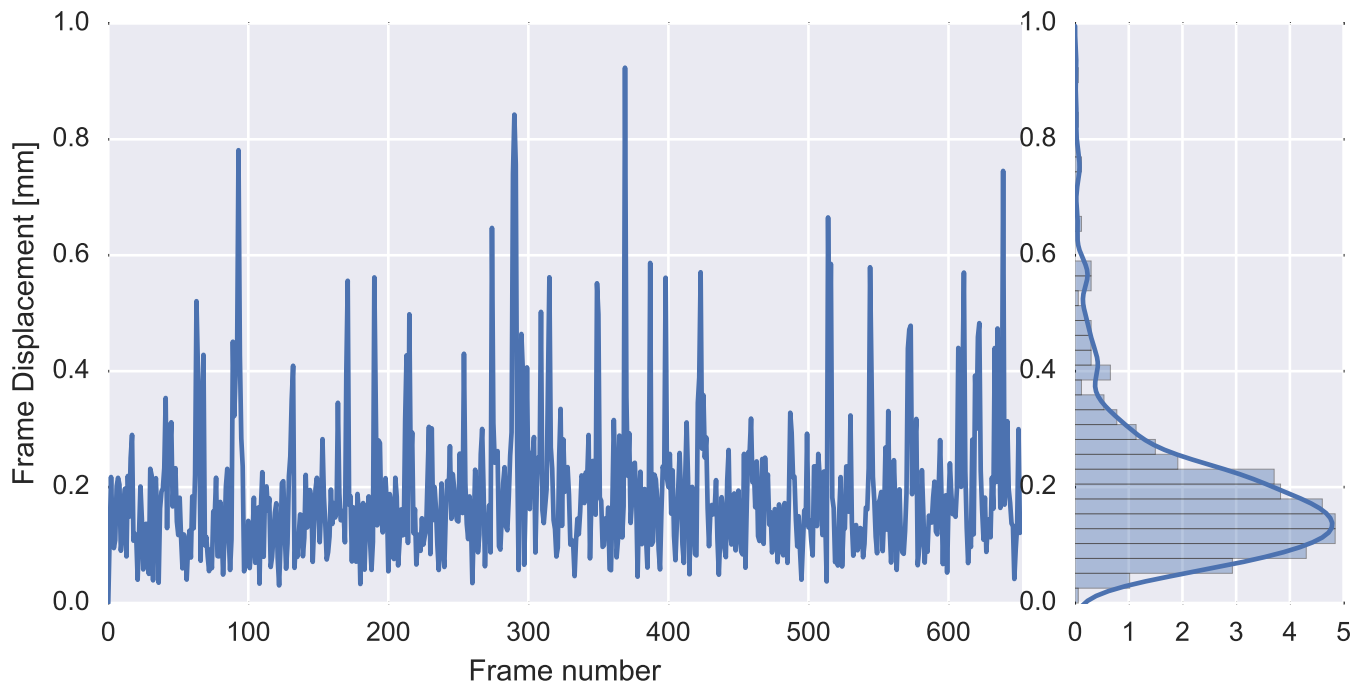

Mean EPI

Brain mask

tSNR

motion

fieldmap correction

coregistration