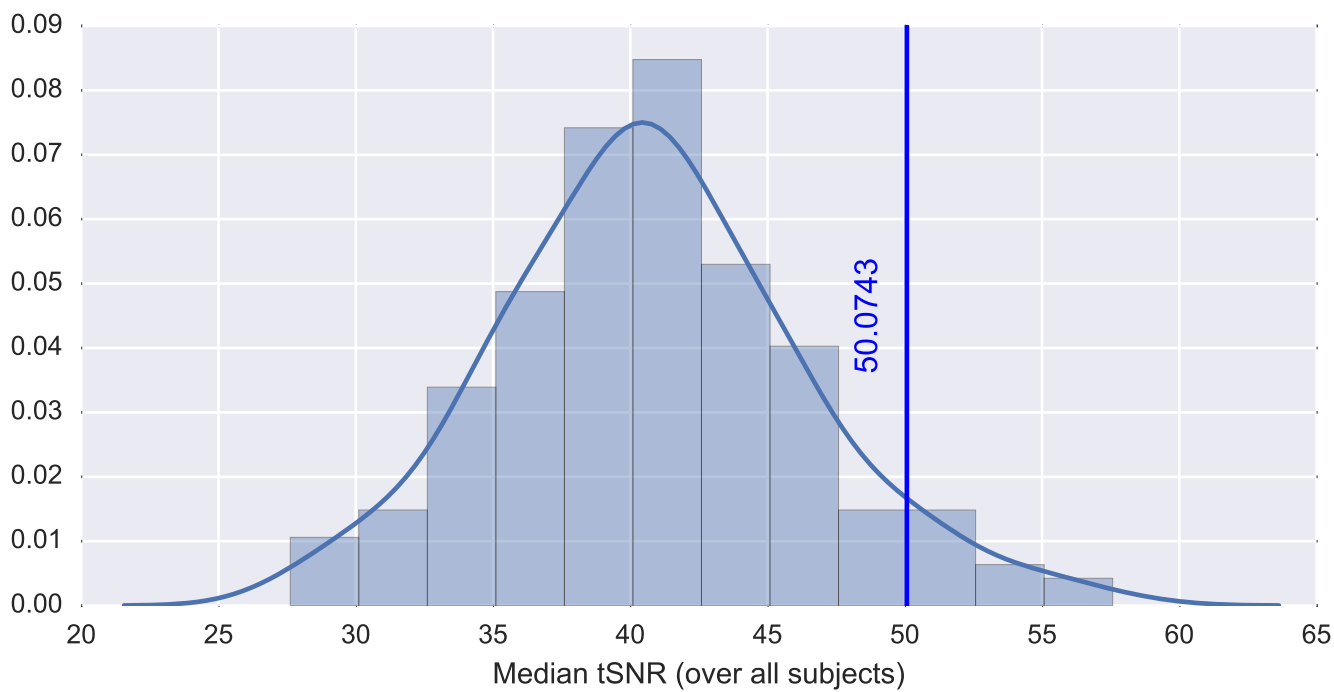

Mean EPI

Brain mask

tSNR

motion

fieldmap correction

coregistration