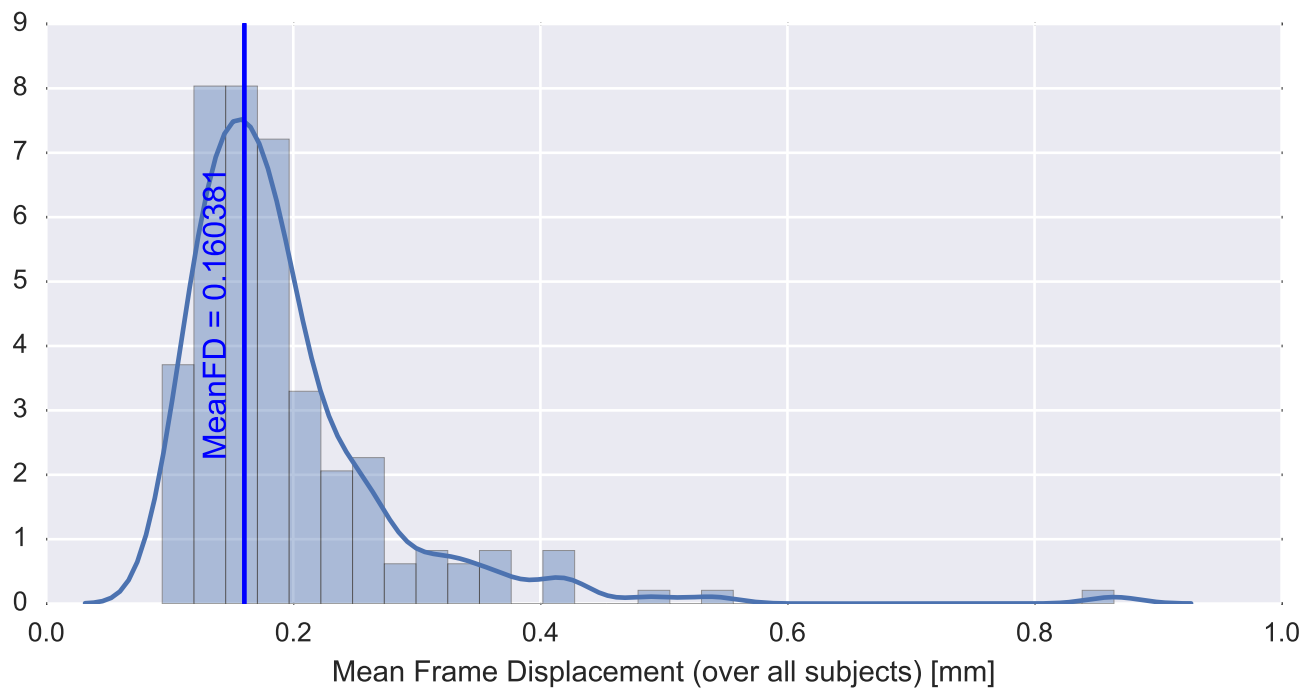

Mean EPI

Brain mask

tSNR

motion

fieldmap correction

coregistration