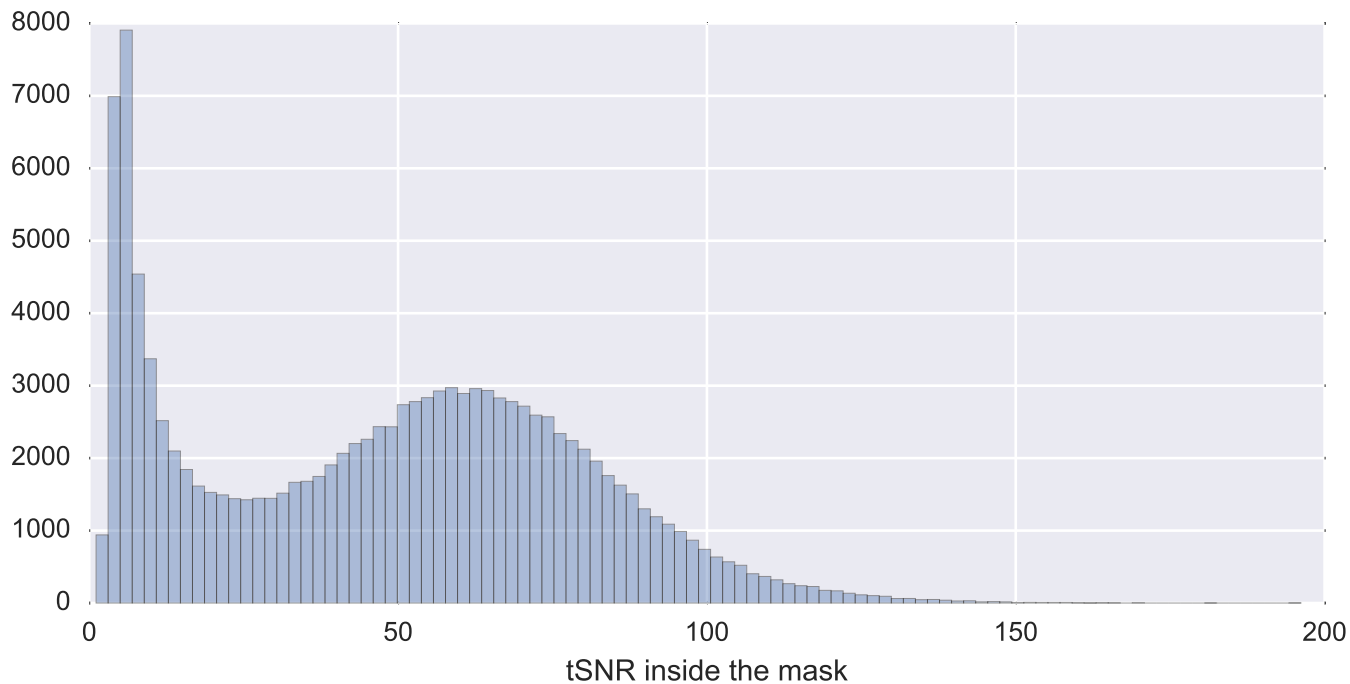

Mean EPI

Brain mask

tSNR

motion

fieldmap correction

coregistration