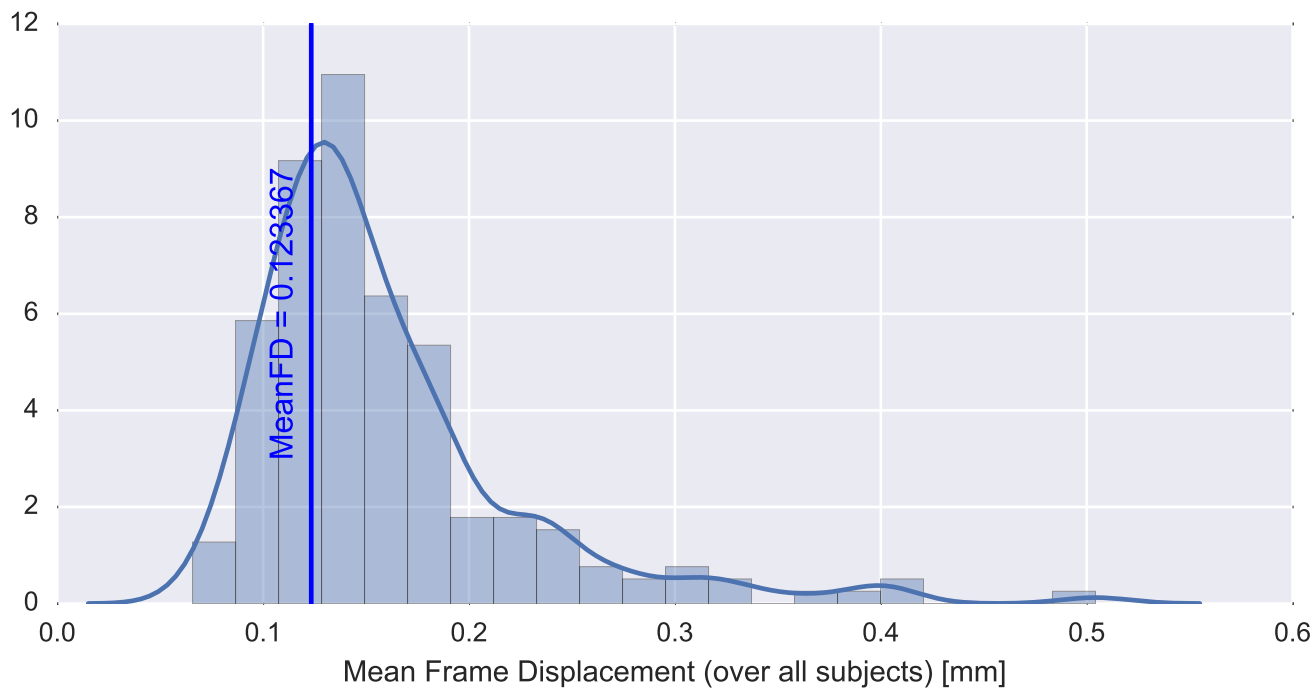

Mean EPI

Brain mask

tSNR

motion

fieldmap correction

coregistration