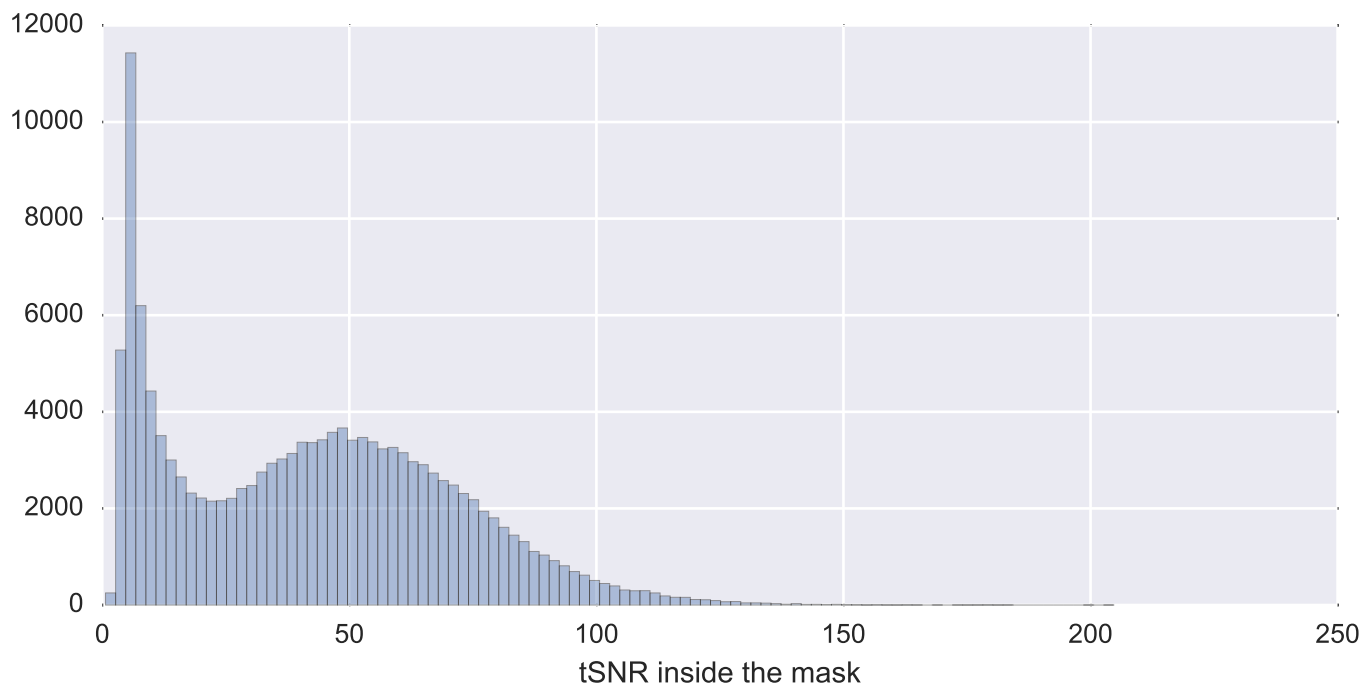

Mean EPI

Brain mask

tSNR

motion

fieldmap correction

coregistration