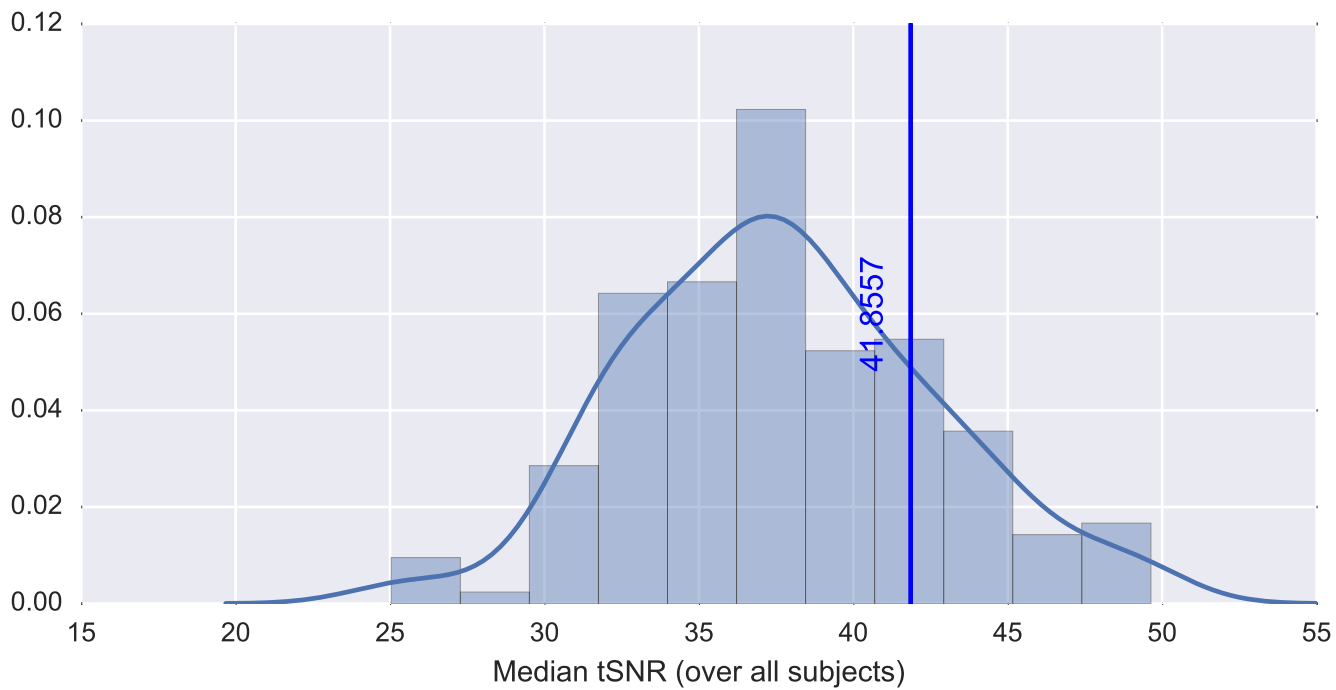

Mean EPI

Brain mask

tSNR

motion

fieldmap correction

coregistration