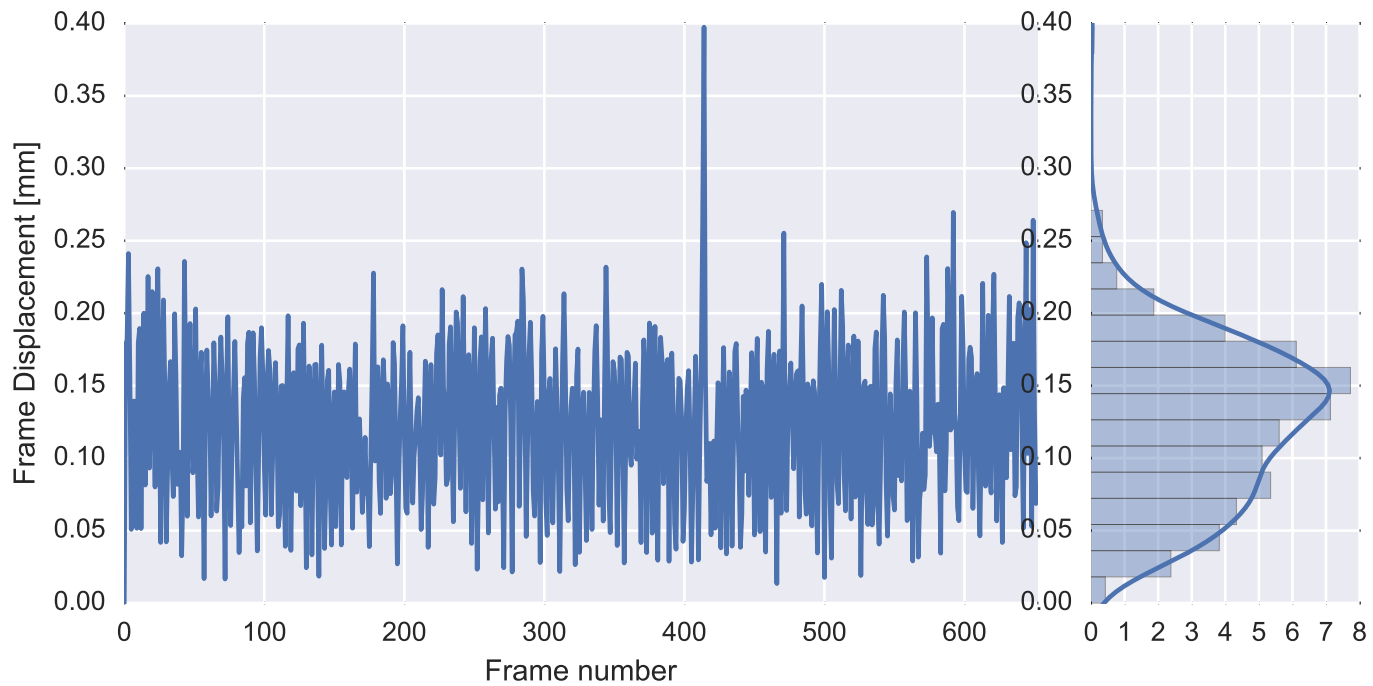

Mean EPI

Brain mask

tSNR

motion

fieldmap correction

coregistration