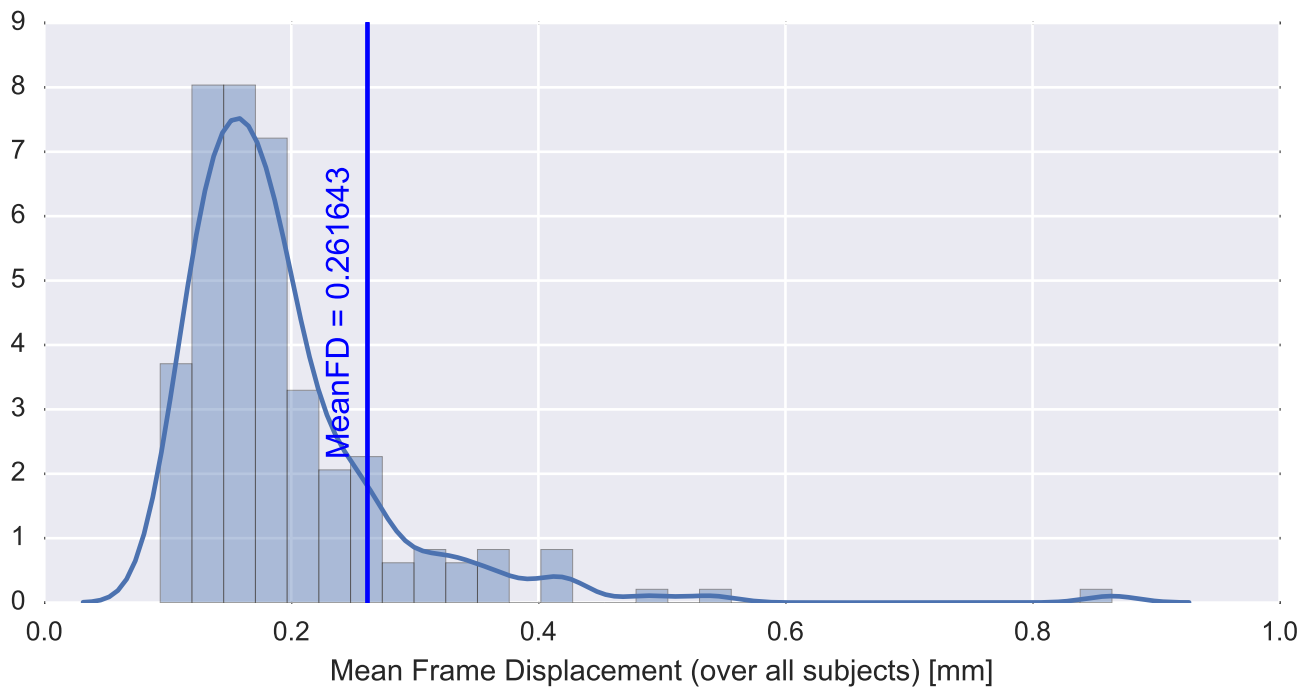

Brain mask

tSNR

motion

fieldmap correction

coregistration