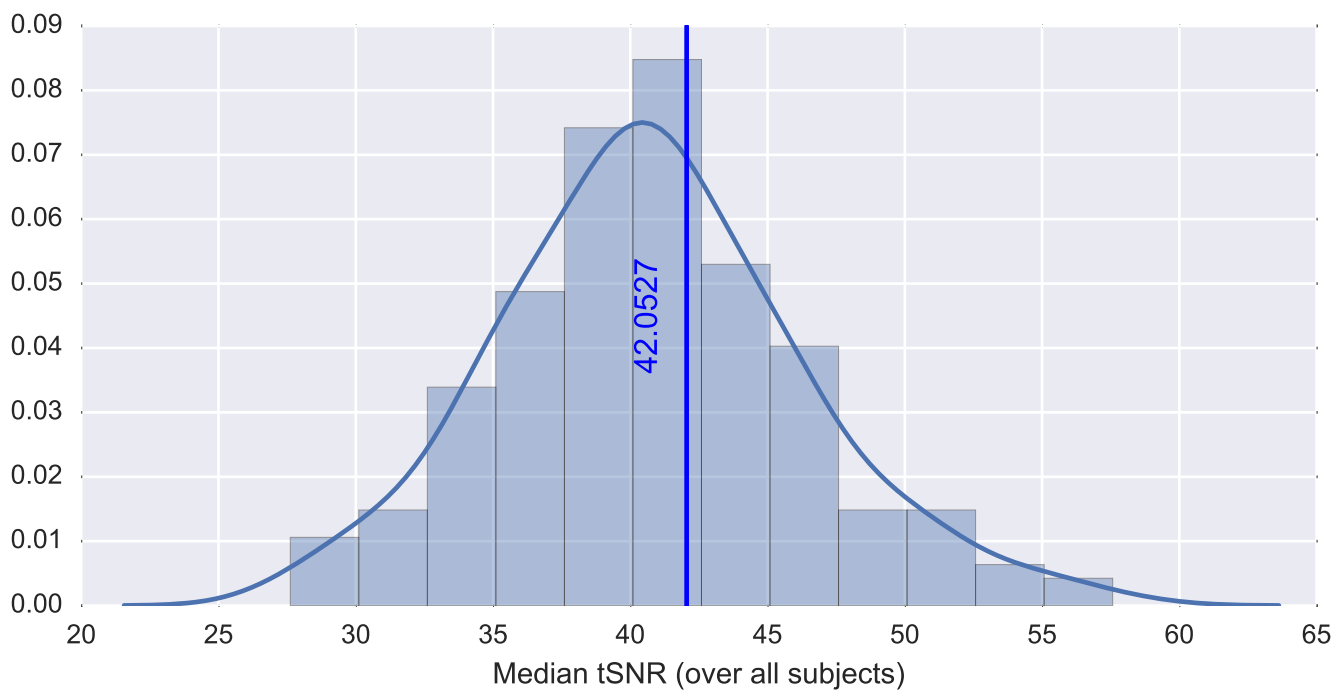

Brain mask

tSNR

motion

fieldmap correction

coregistration