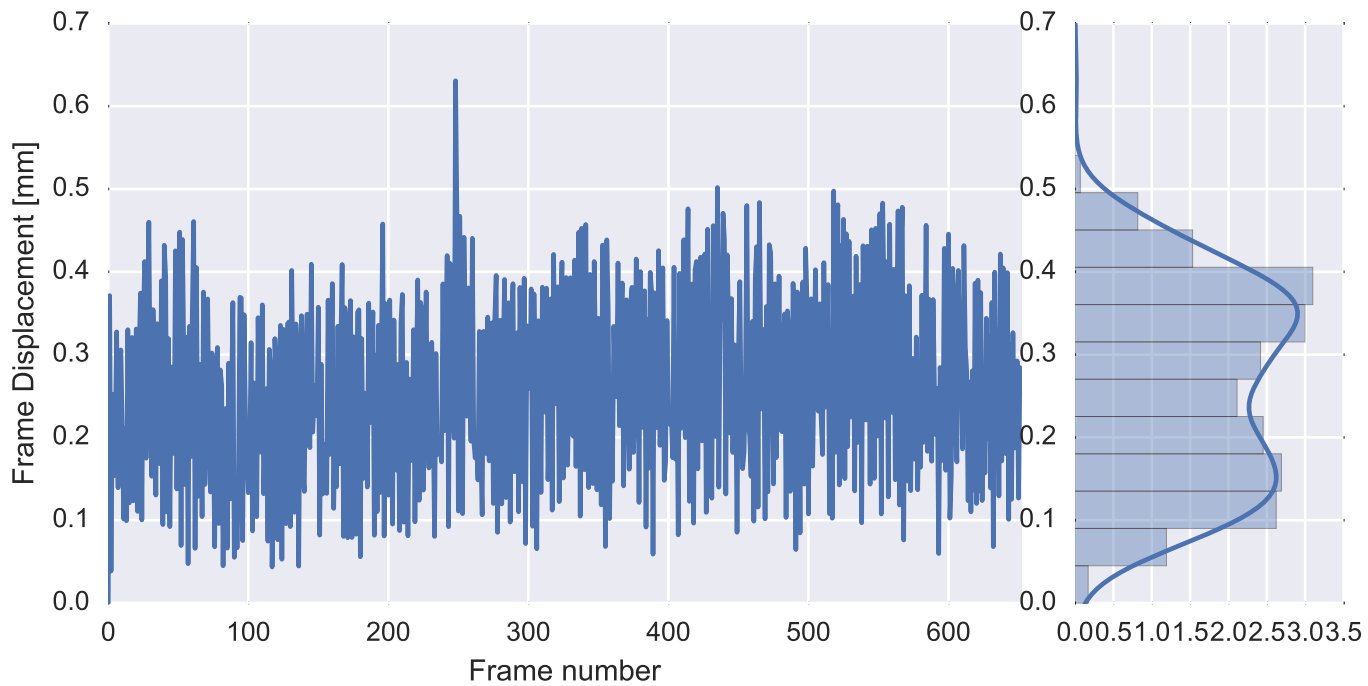

Brain mask

tSNR

motion

fieldmap correction

coregistration