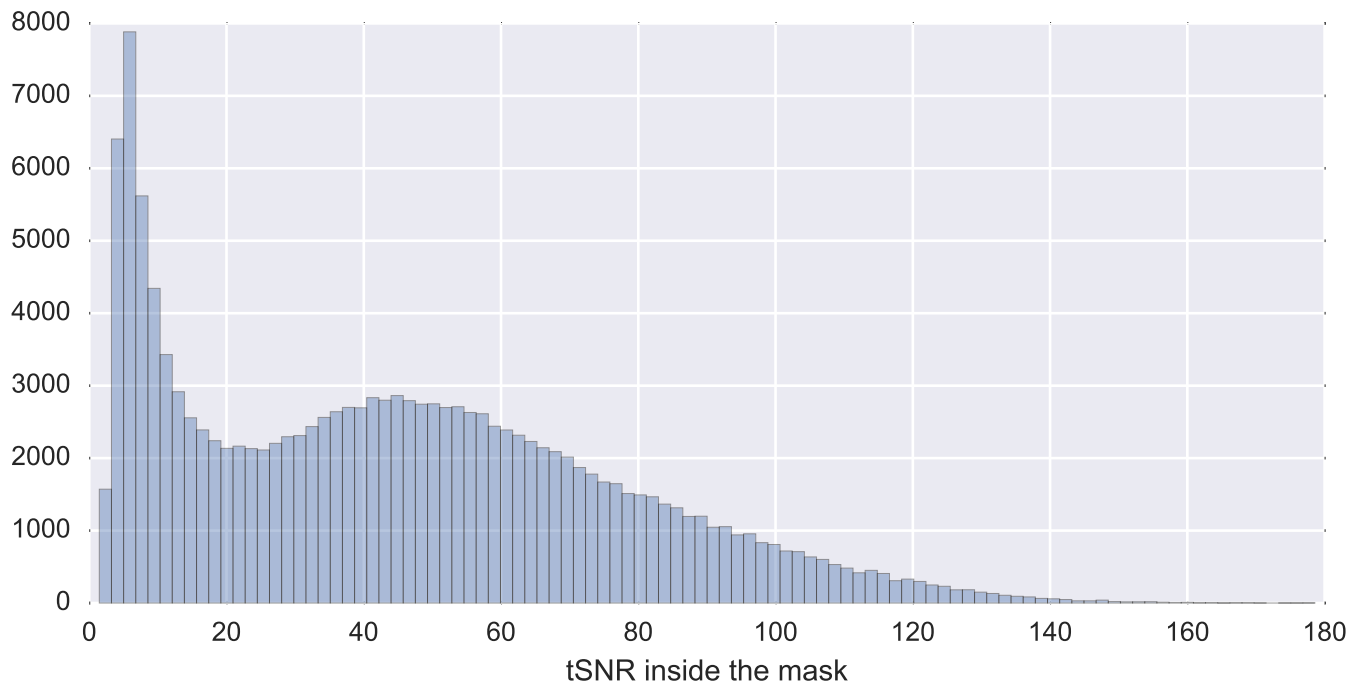

Brain mask

tSNR

motion

fieldmap correction

coregistration