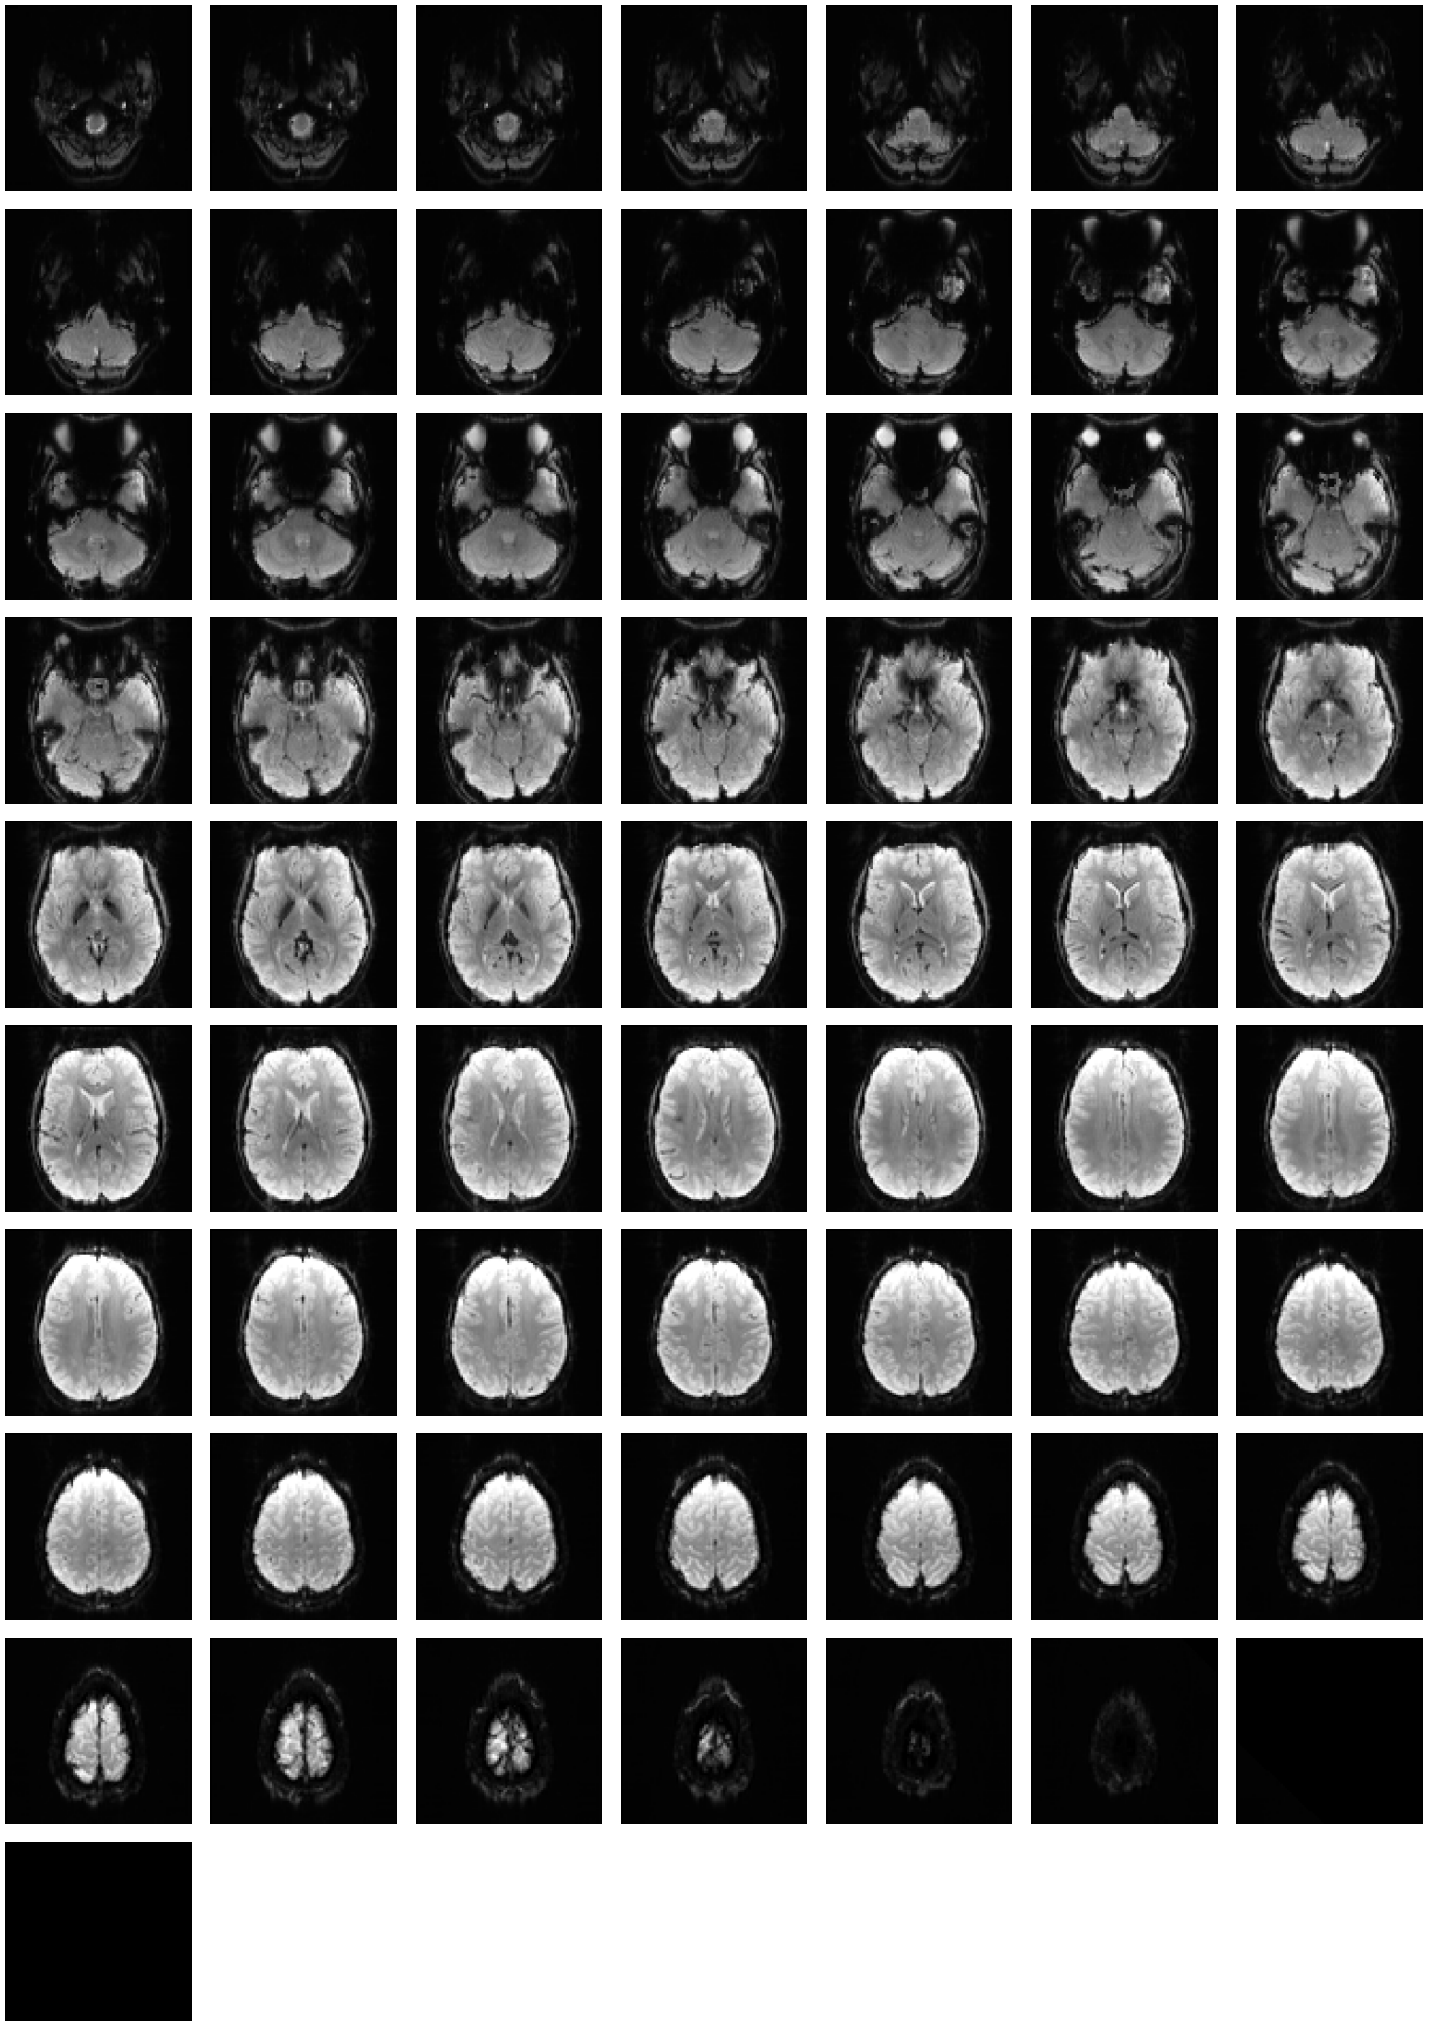

Mean EPI

Brain mask

tSNR

motion

fieldmap correction

coregistration