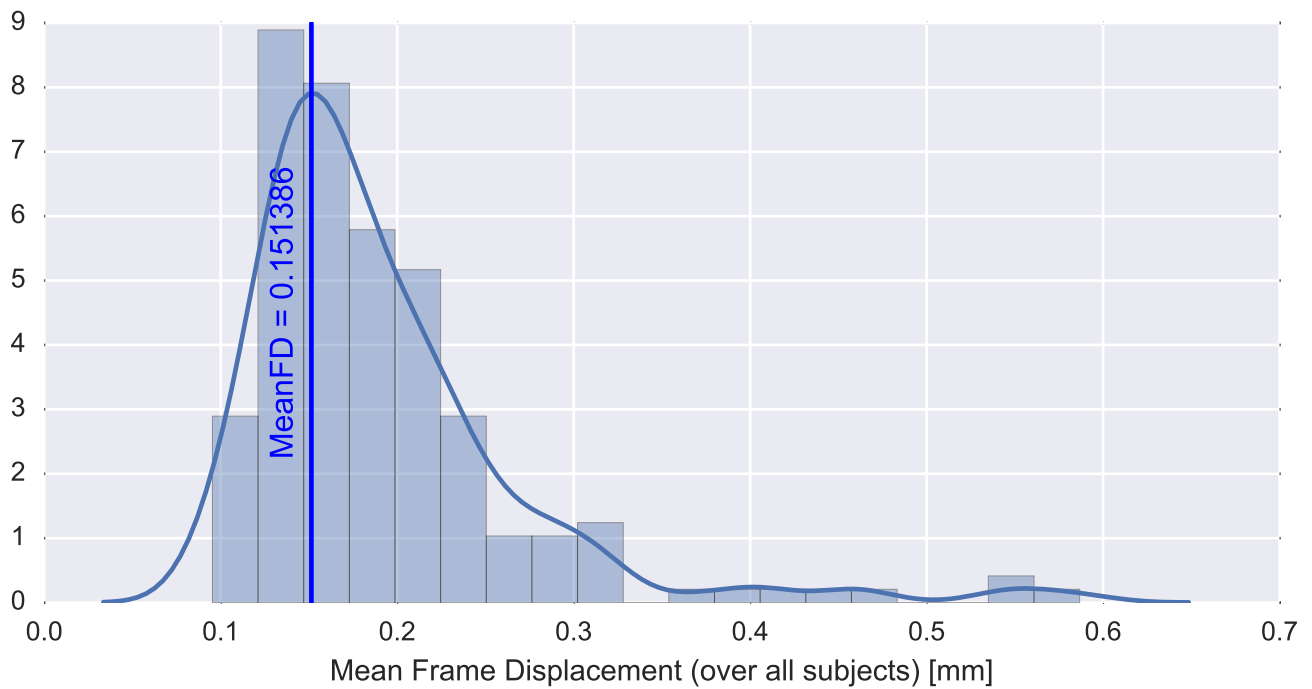

Mean EPI

Brain mask

tSNR

motion

fieldmap correction

coregistration