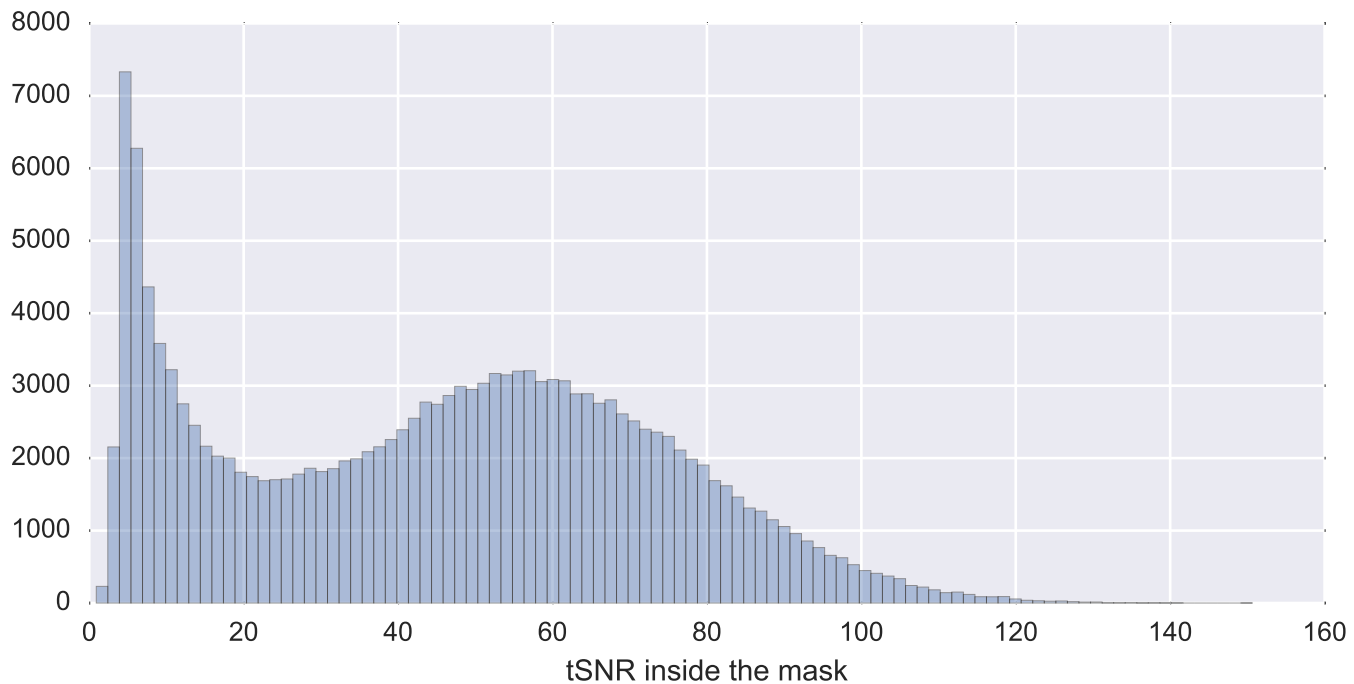

Mean EPI

Brain mask

tSNR

motion

fieldmap correction

coregistration