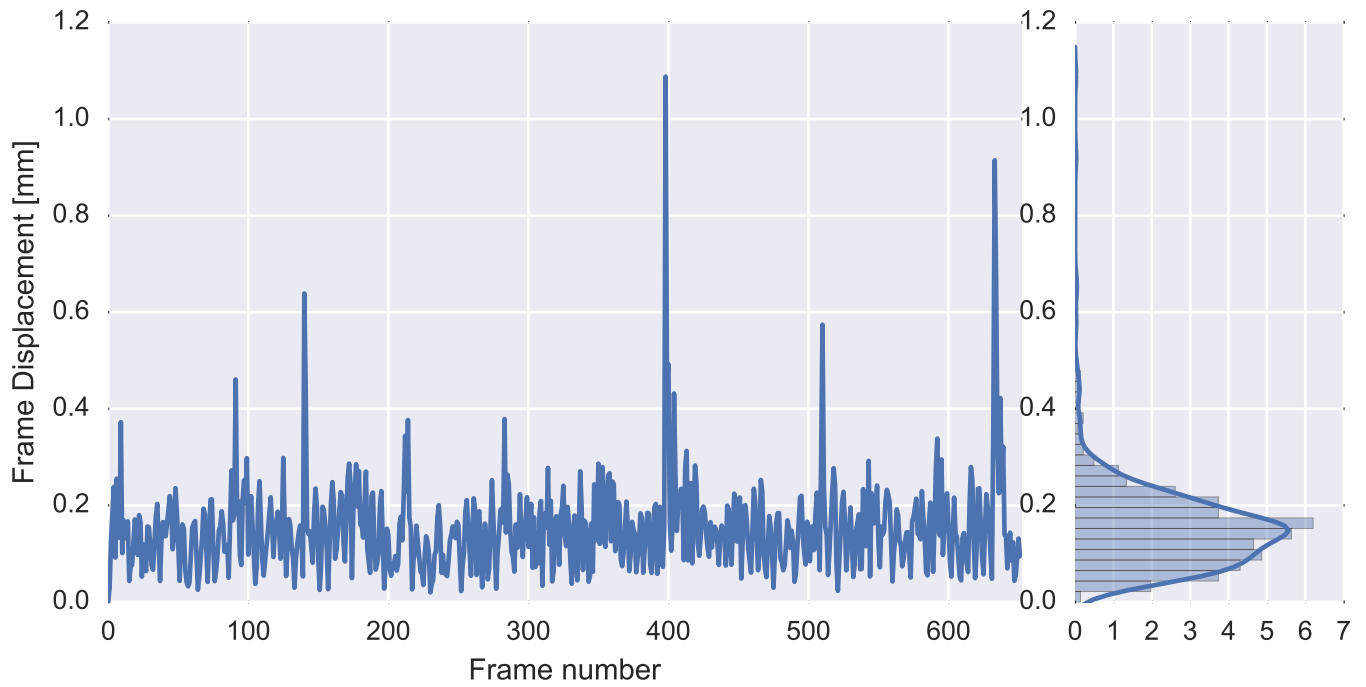

Mean EPI

Brain mask

tSNR

motion

fieldmap correction

coregistration