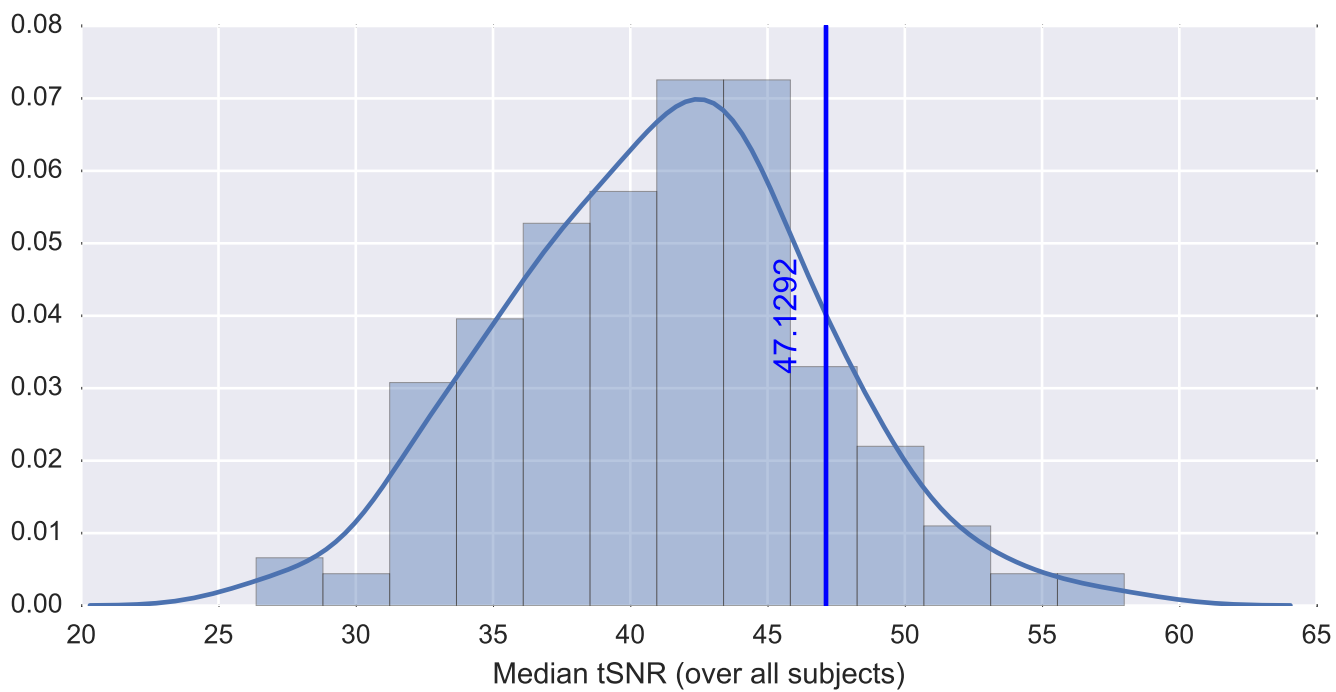

Mean EPI

Brain mask

tSNR

motion

fieldmap correction

coregistration