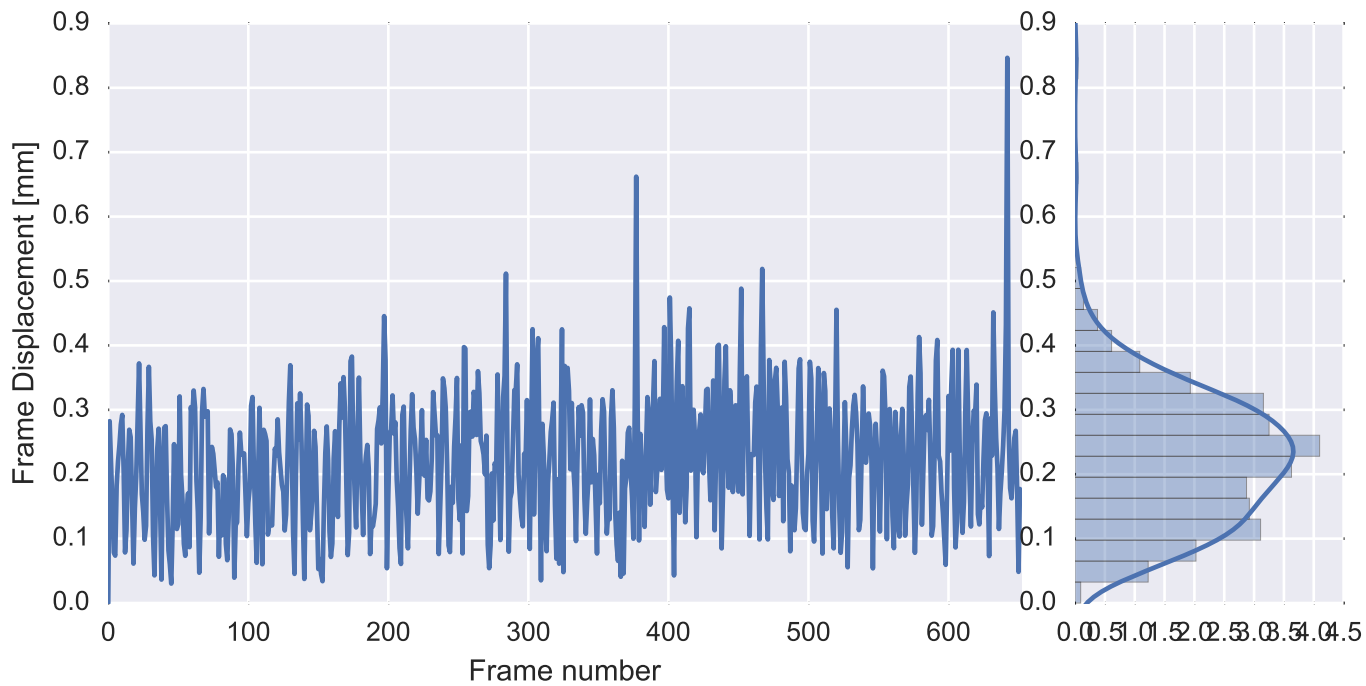

Mean EPI

Brain mask

tSNR

motion

fieldmap correction

coregistration