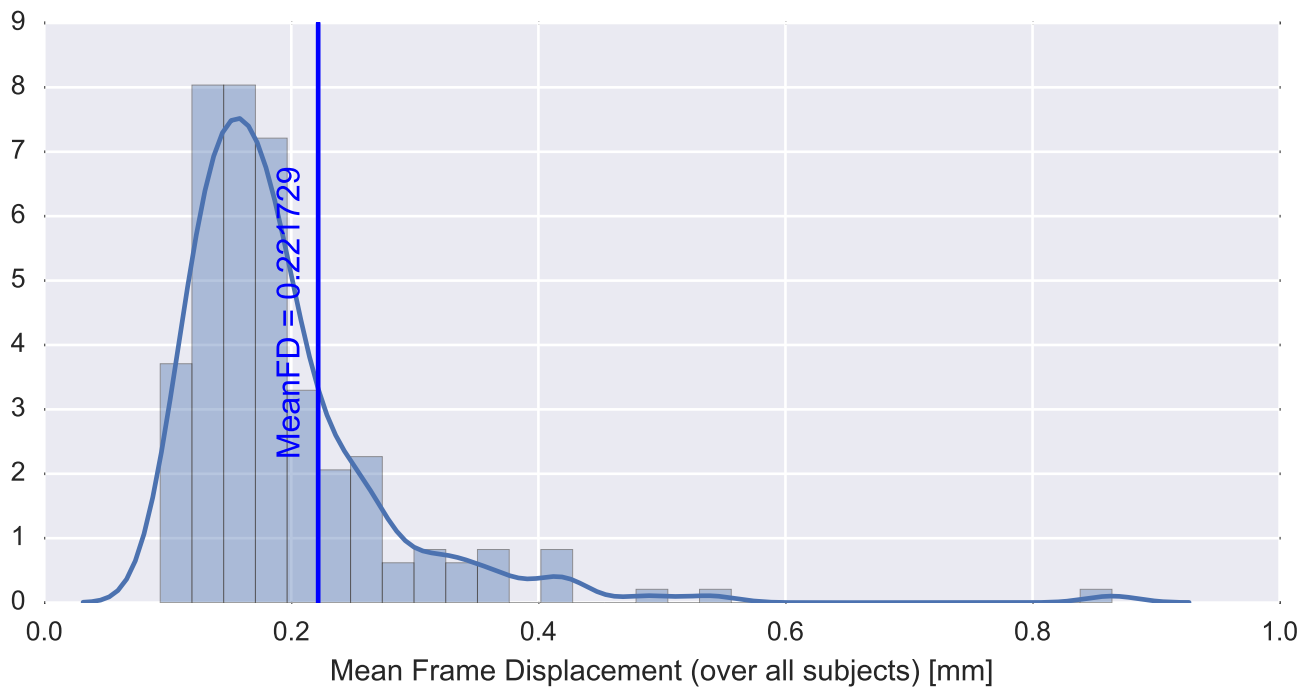

Mean EPI

Brain mask

tSNR

motion

fieldmap correction

coregistration