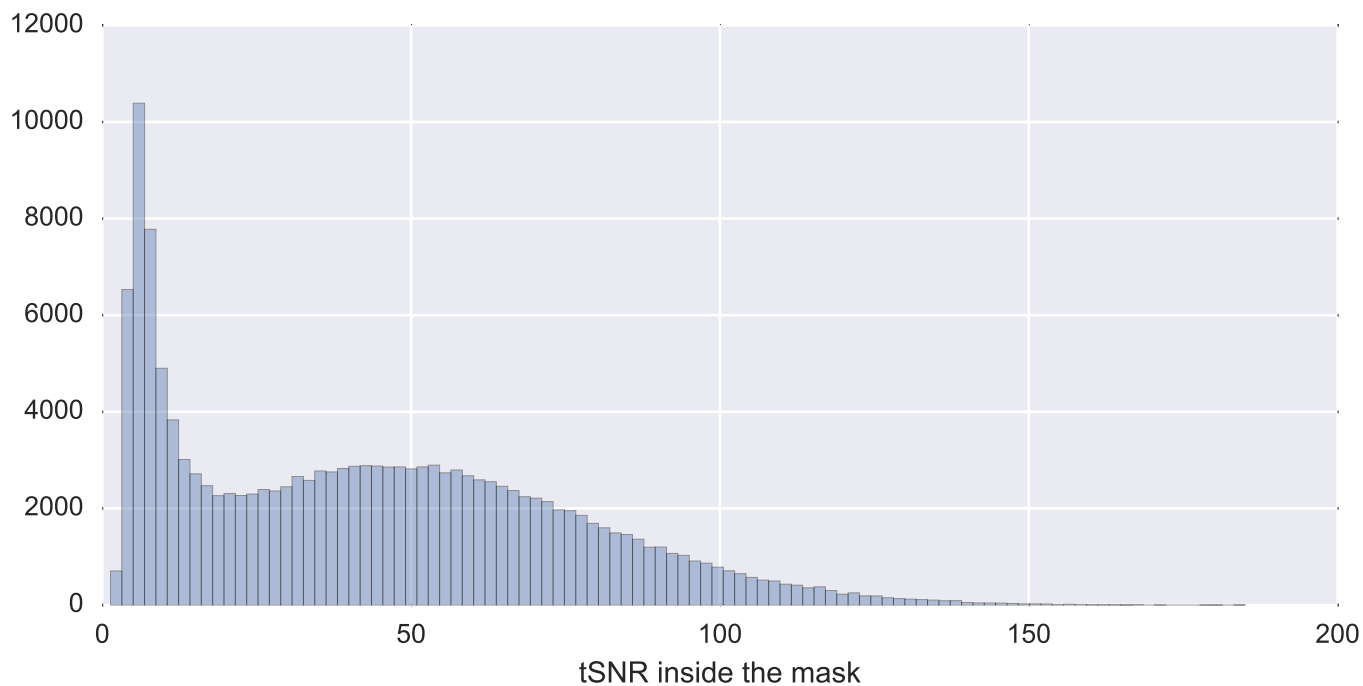

Mean EPI

Brain mask

tSNR

motion

fieldmap correction

coregistration