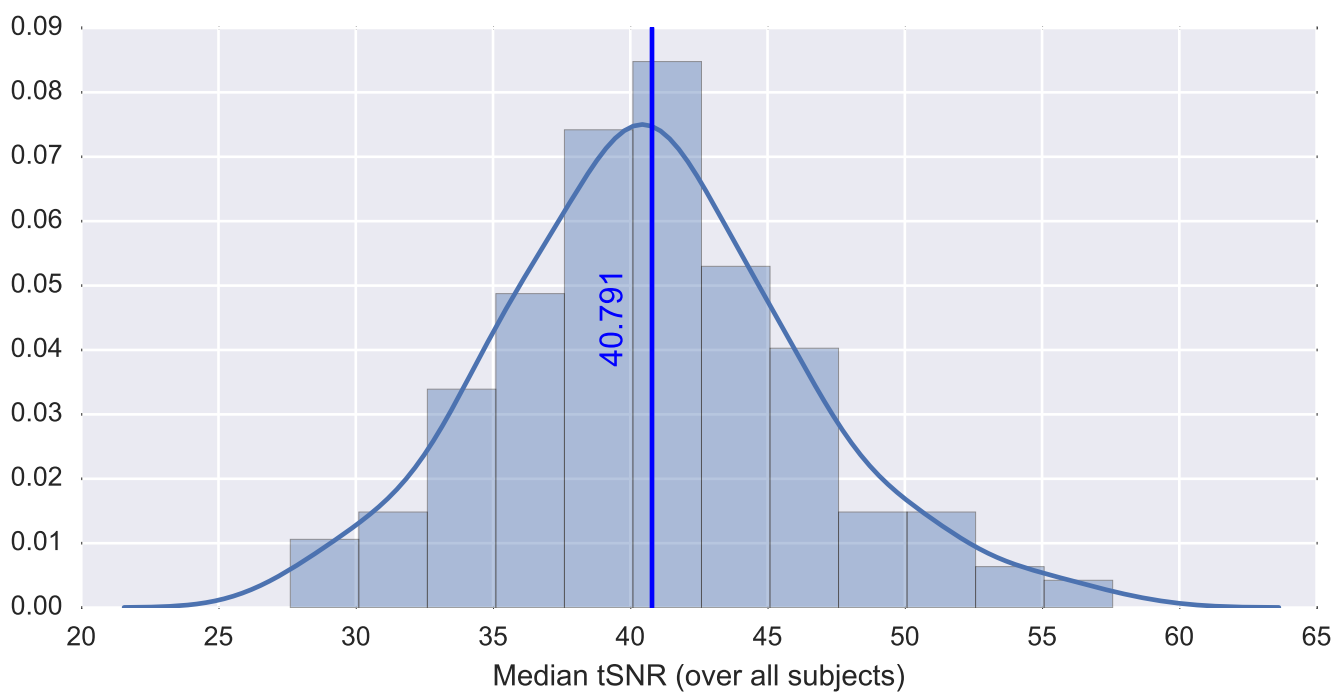

Mean EPI

Brain mask

tSNR

motion

fieldmap correction

coregistration