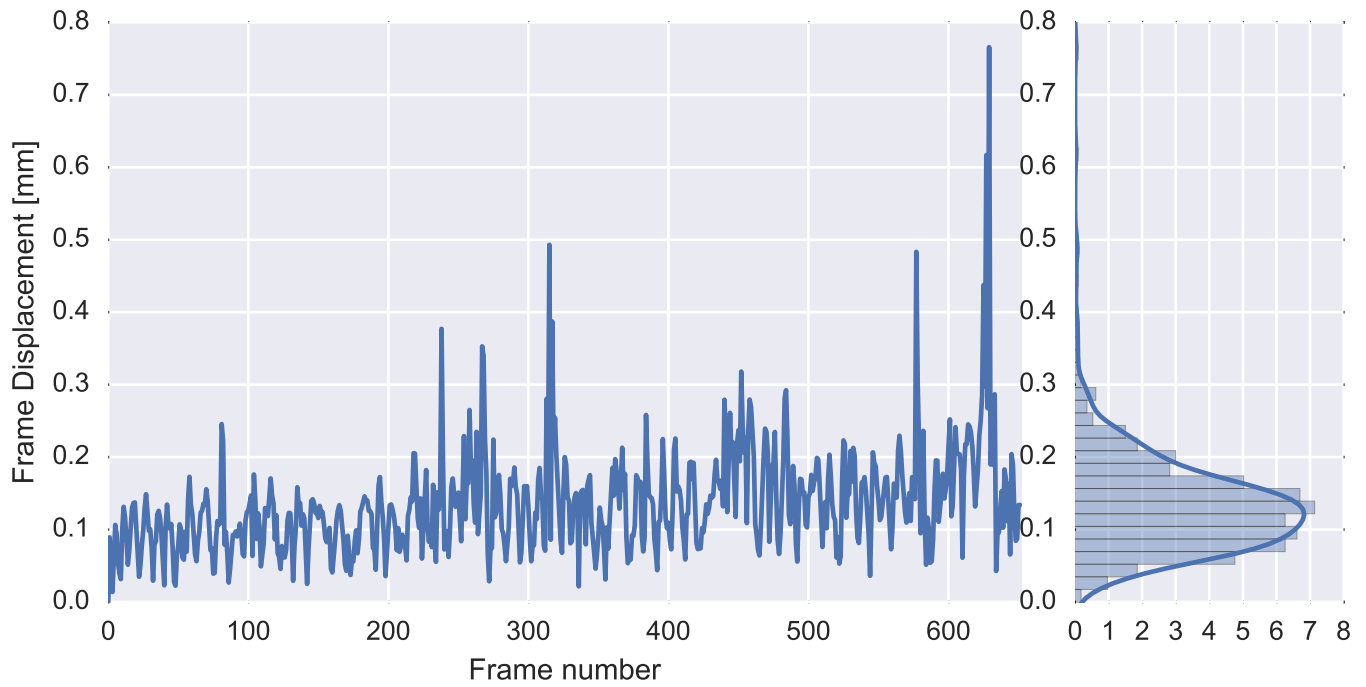

Mean EPI

Brain mask

tSNR

motion

fieldmap correction

coregistration