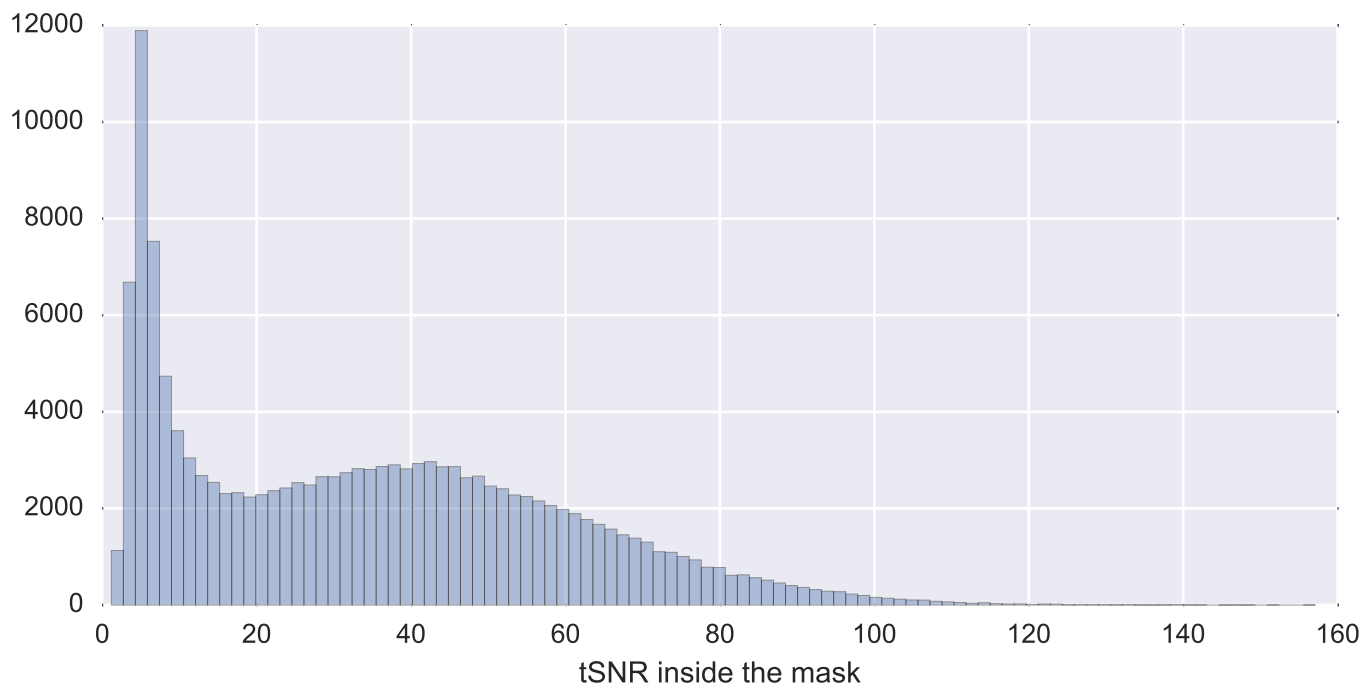

Mean EPI

Brain mask

tSNR

motion

fieldmap correction

coregistration