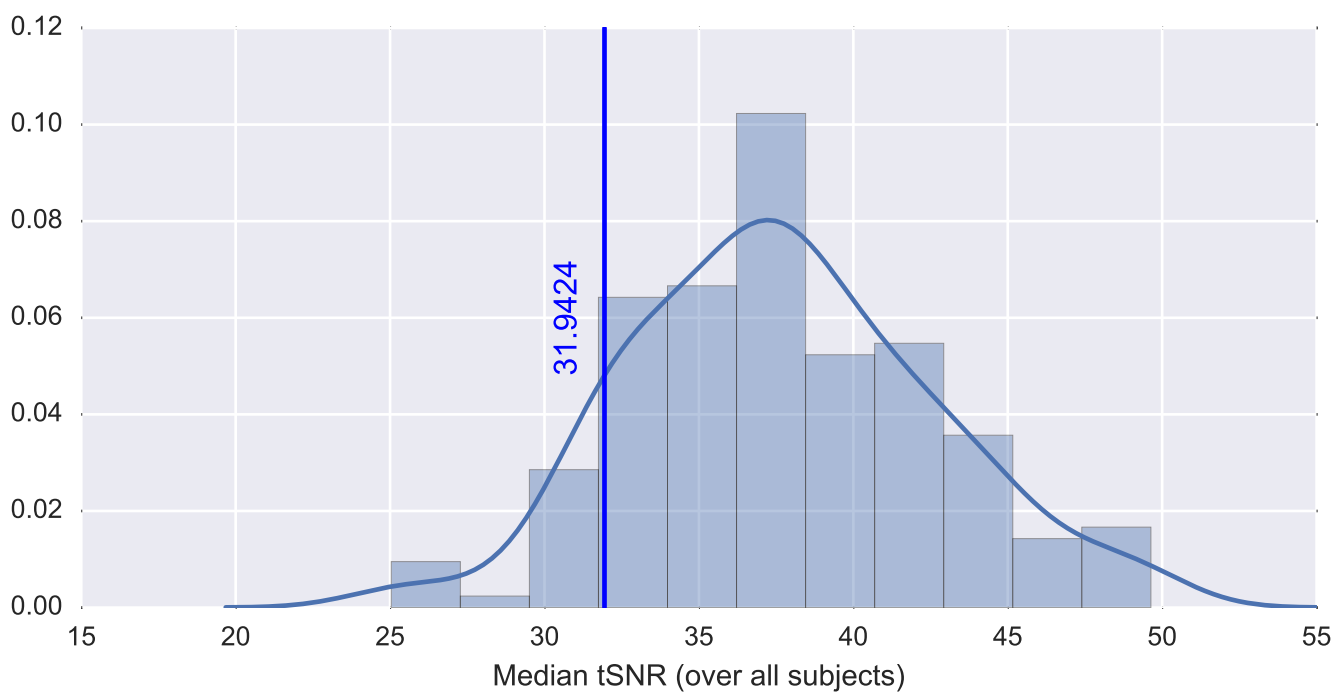

Mean EPI

Brain mask

tSNR

motion

fieldmap correction

coregistration