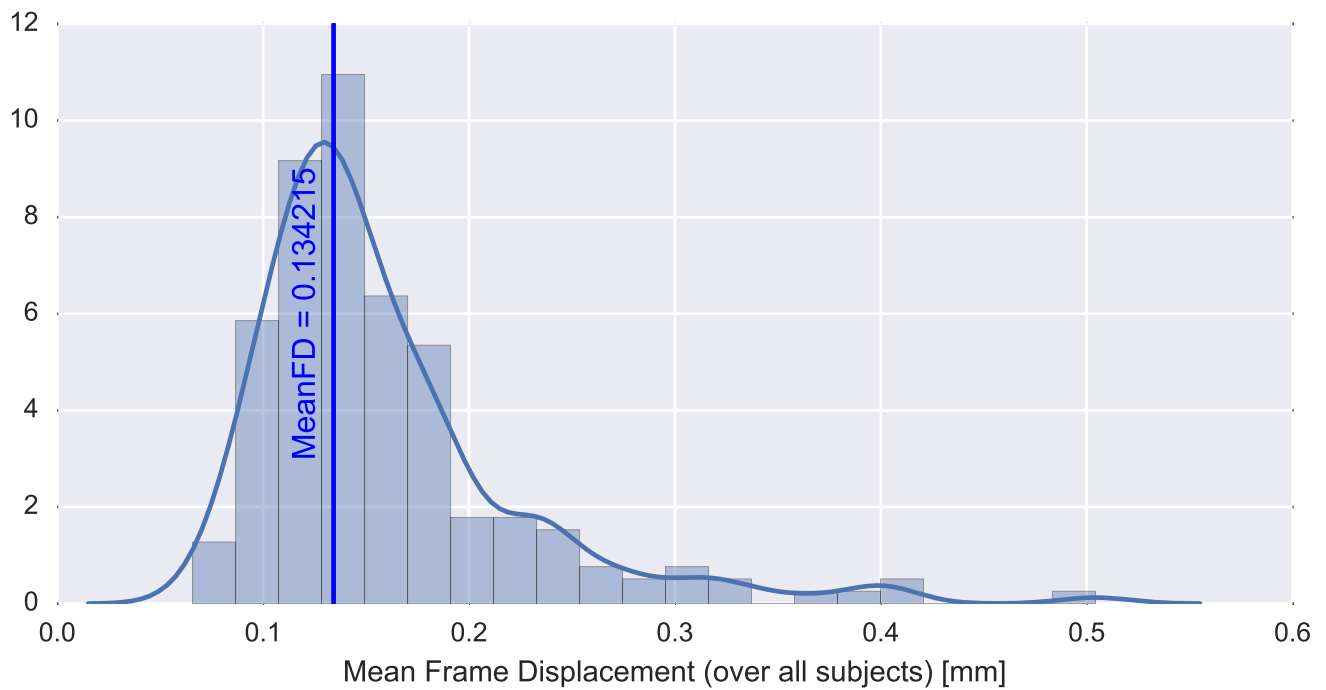

Mean EPI

Brain mask

tSNR

motion

fieldmap correction

coregistration