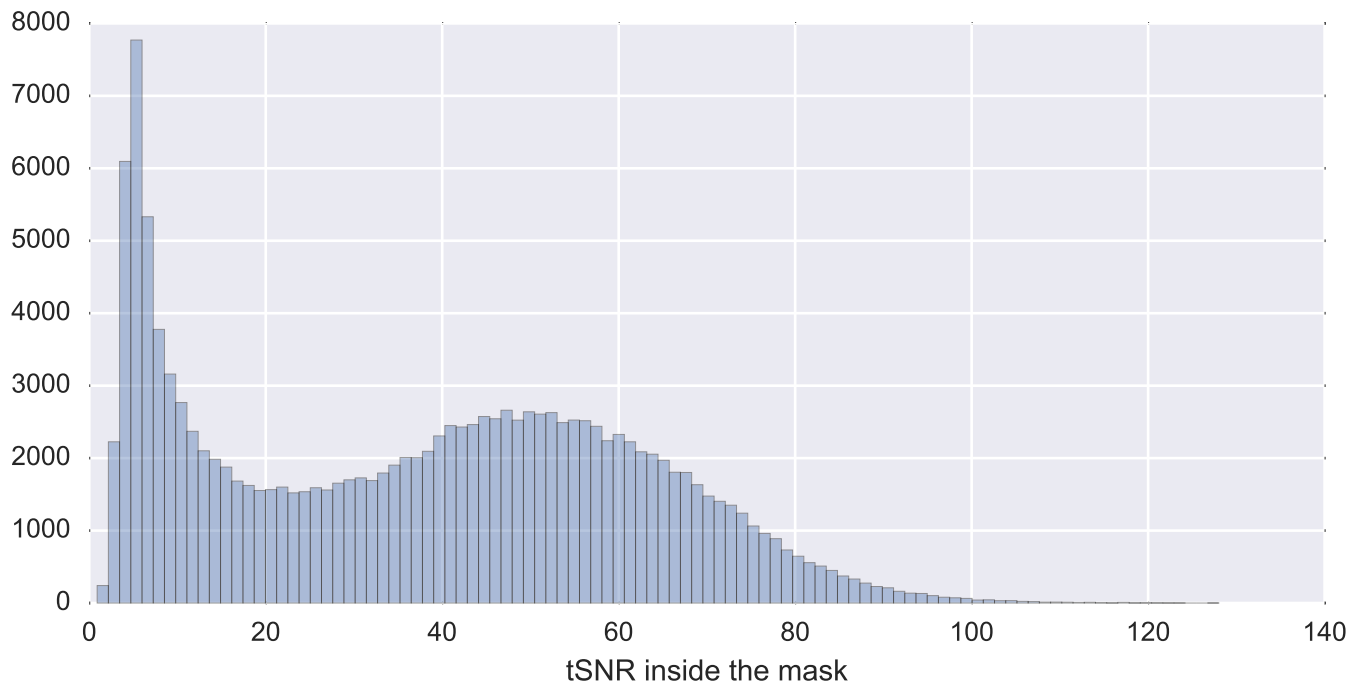

Brain mask

tSNR

motion

fieldmap correction

coregistration