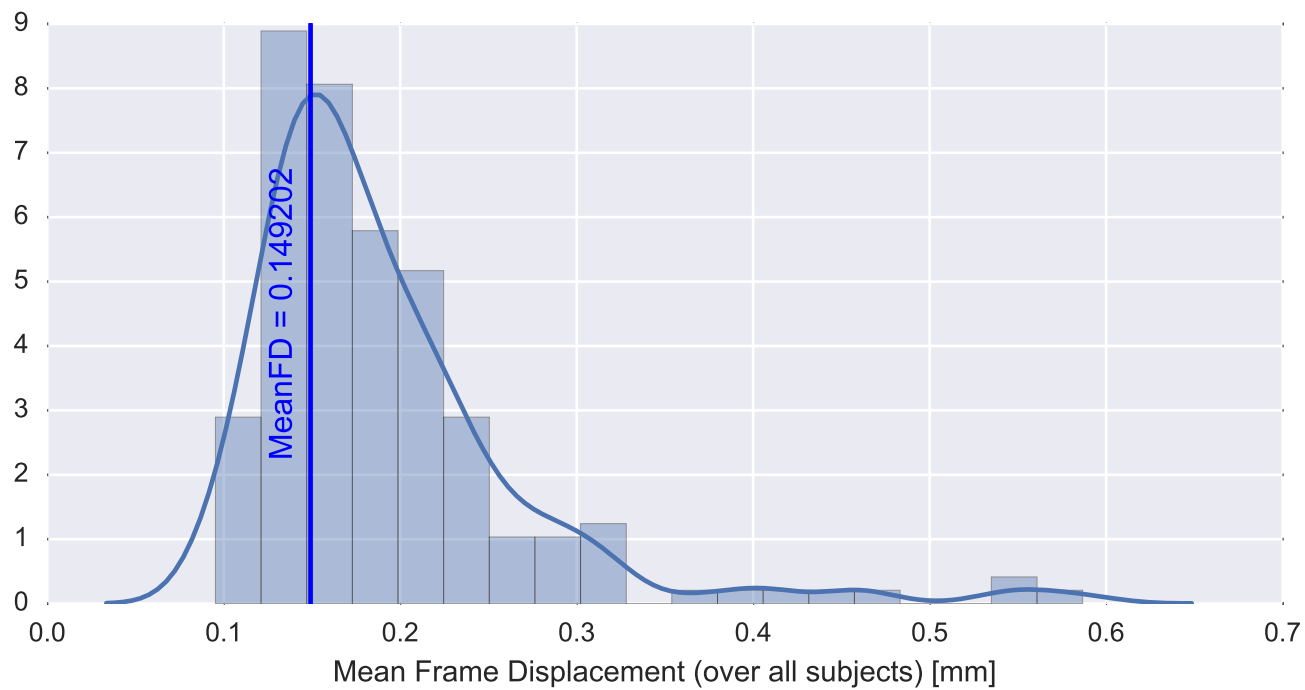

Brain mask

tSNR

motion

fieldmap correction

coregistration