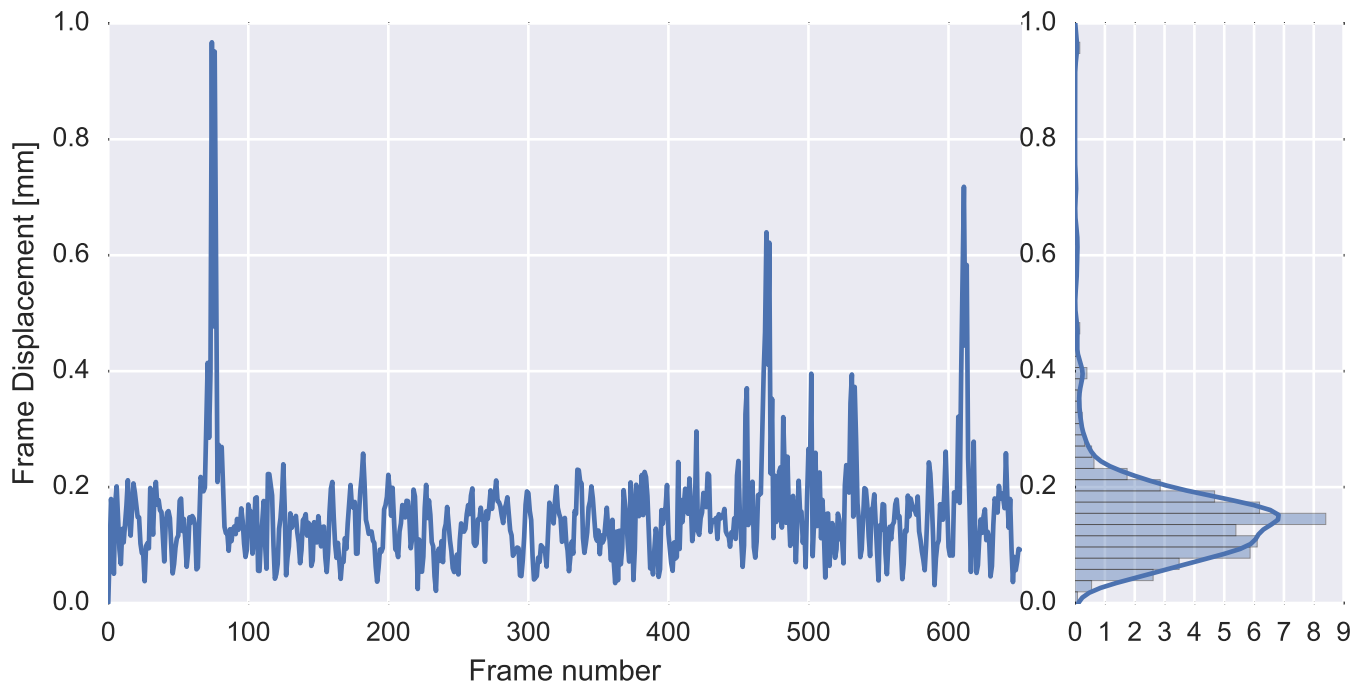

Brain mask

tSNR

motion

fieldmap correction

coregistration