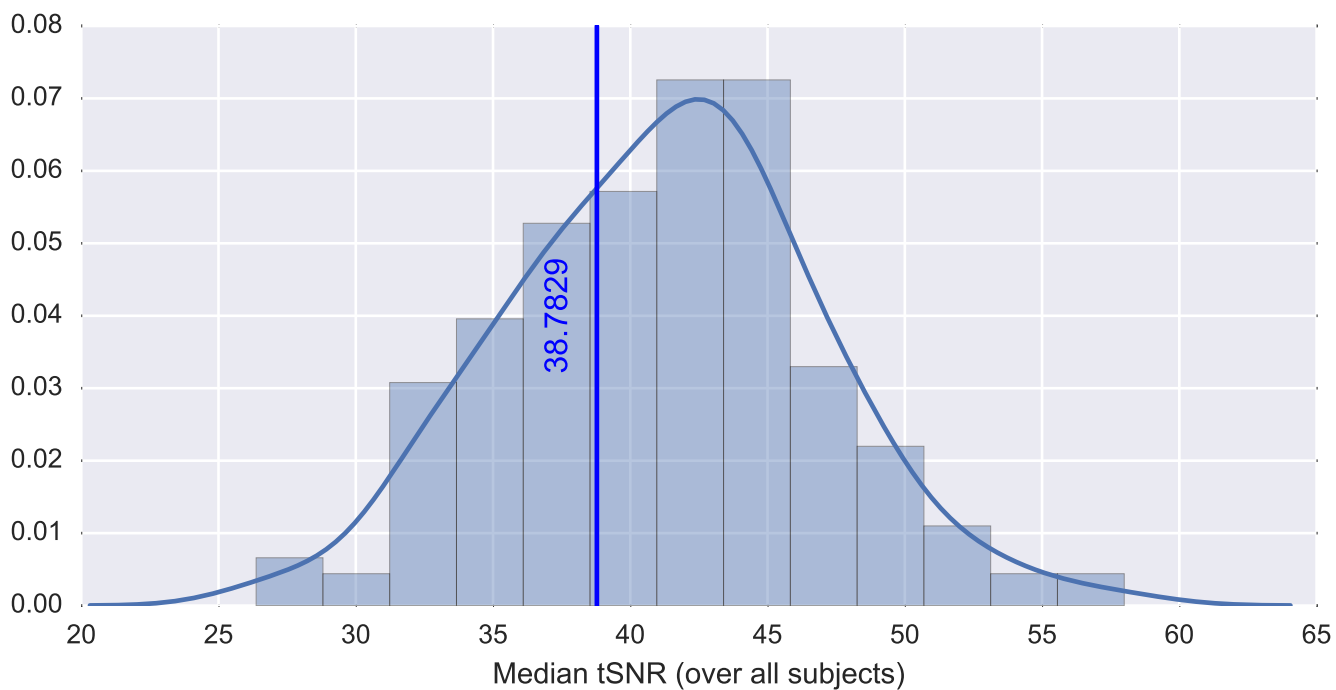

Brain mask

tSNR

motion

fieldmap correction

coregistration