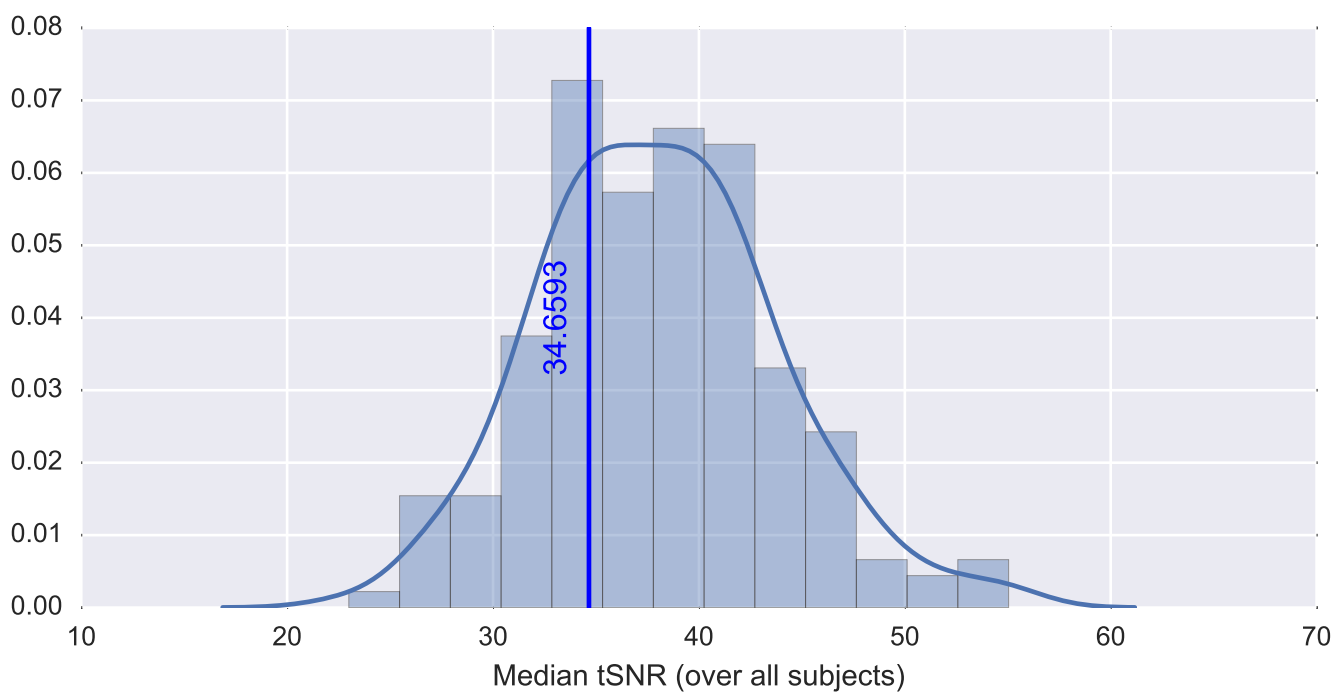

Mean EPI

Brain mask

tSNR

motion

fieldmap correction

coregistration