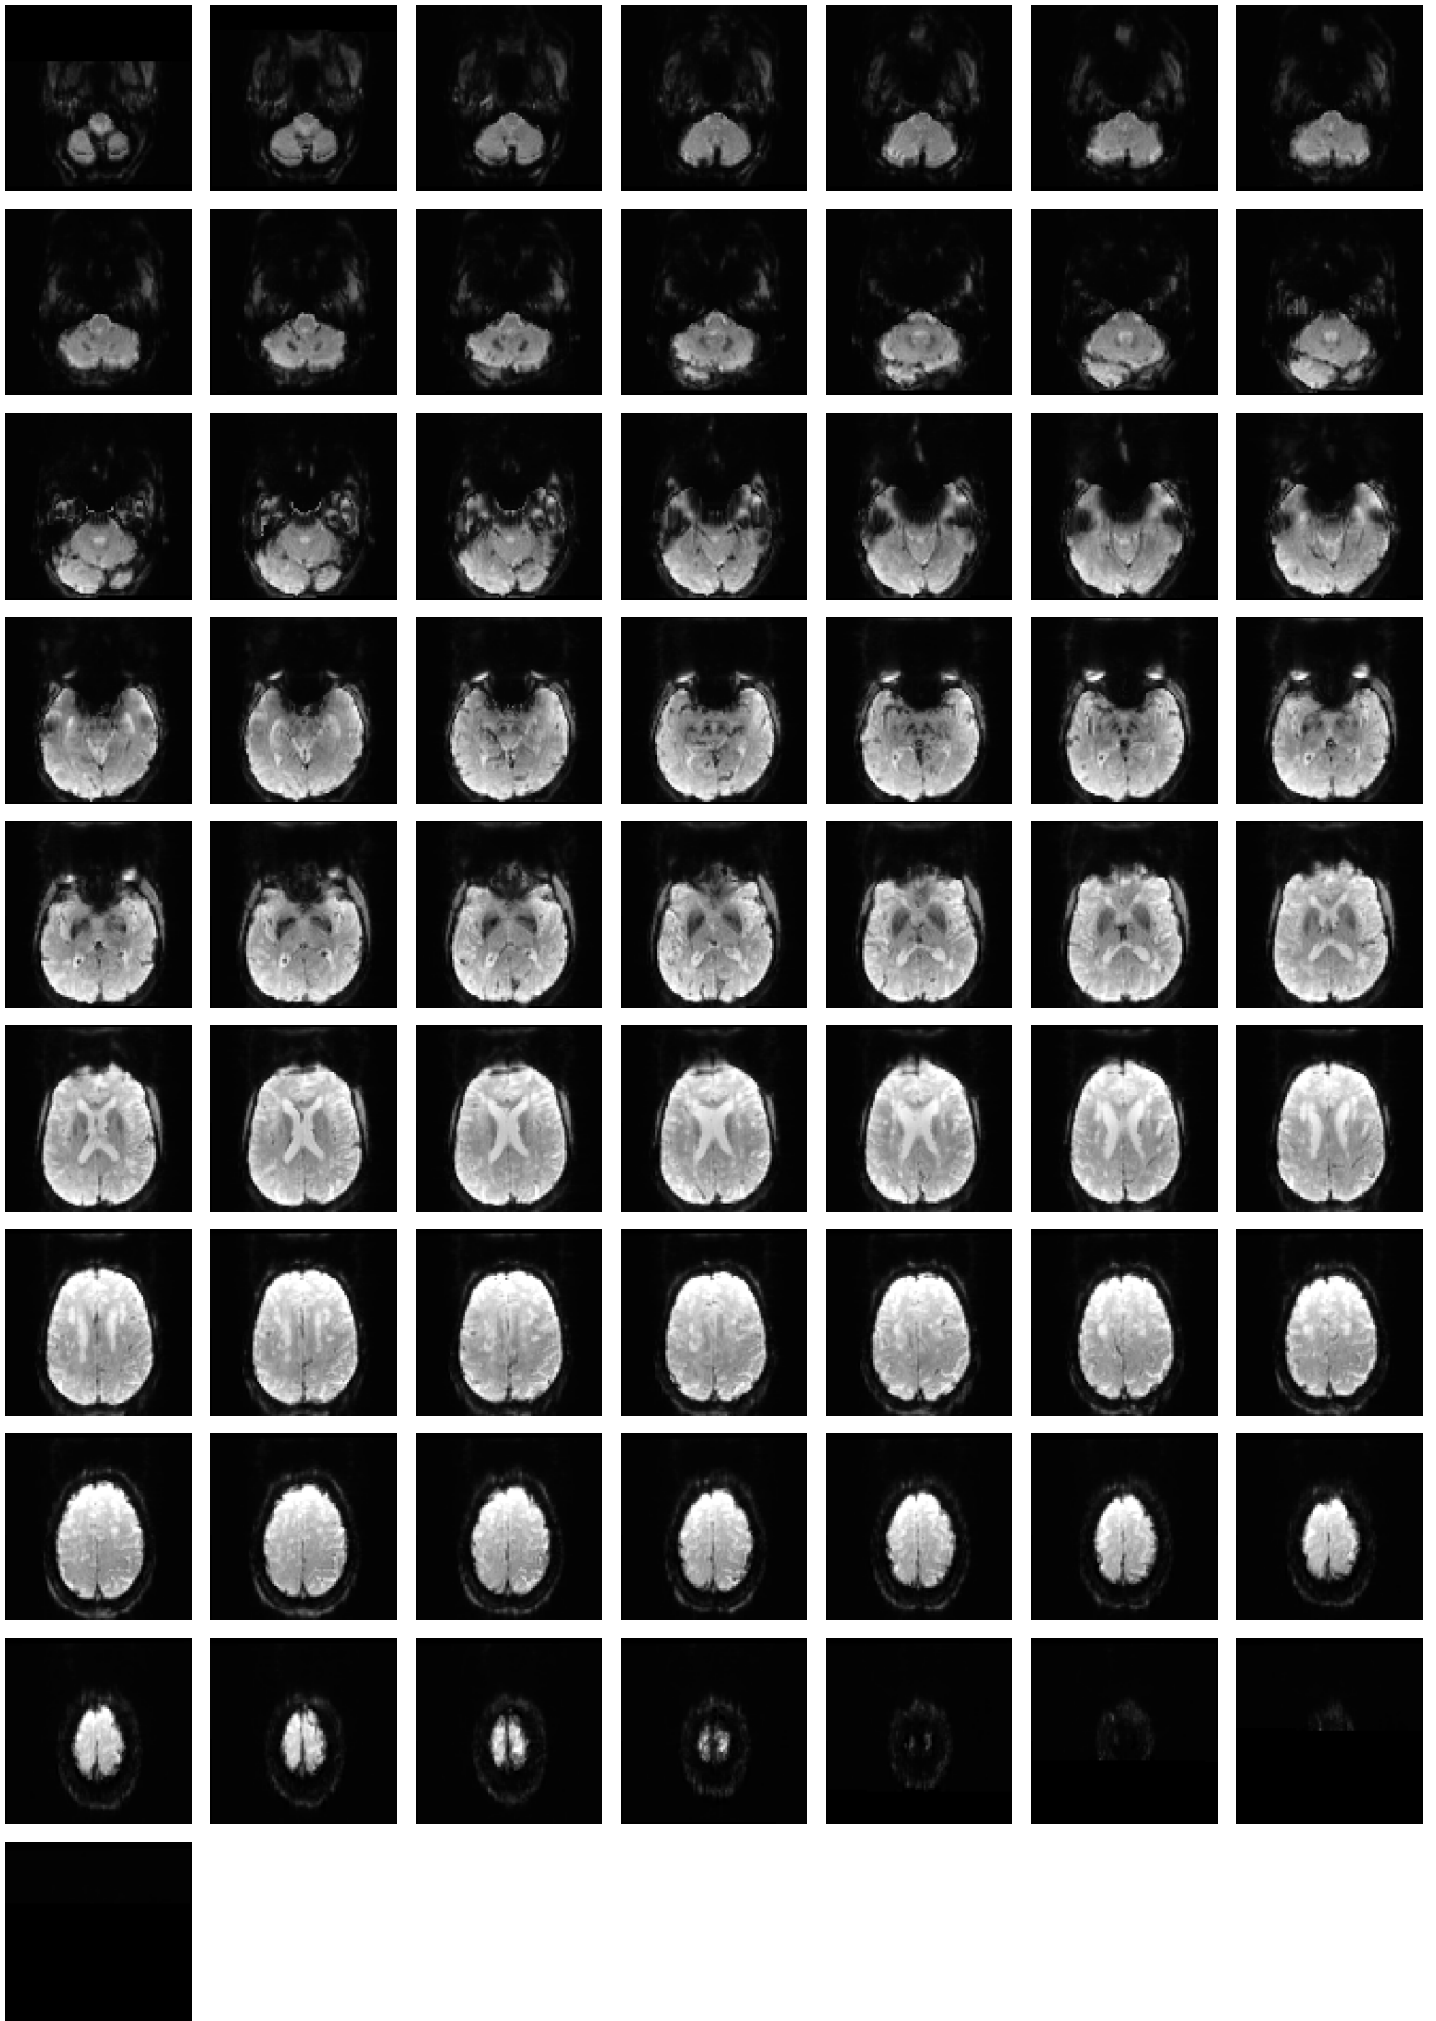

Mean EPI

Brain mask

tSNR

motion

fieldmap correction

coregistration