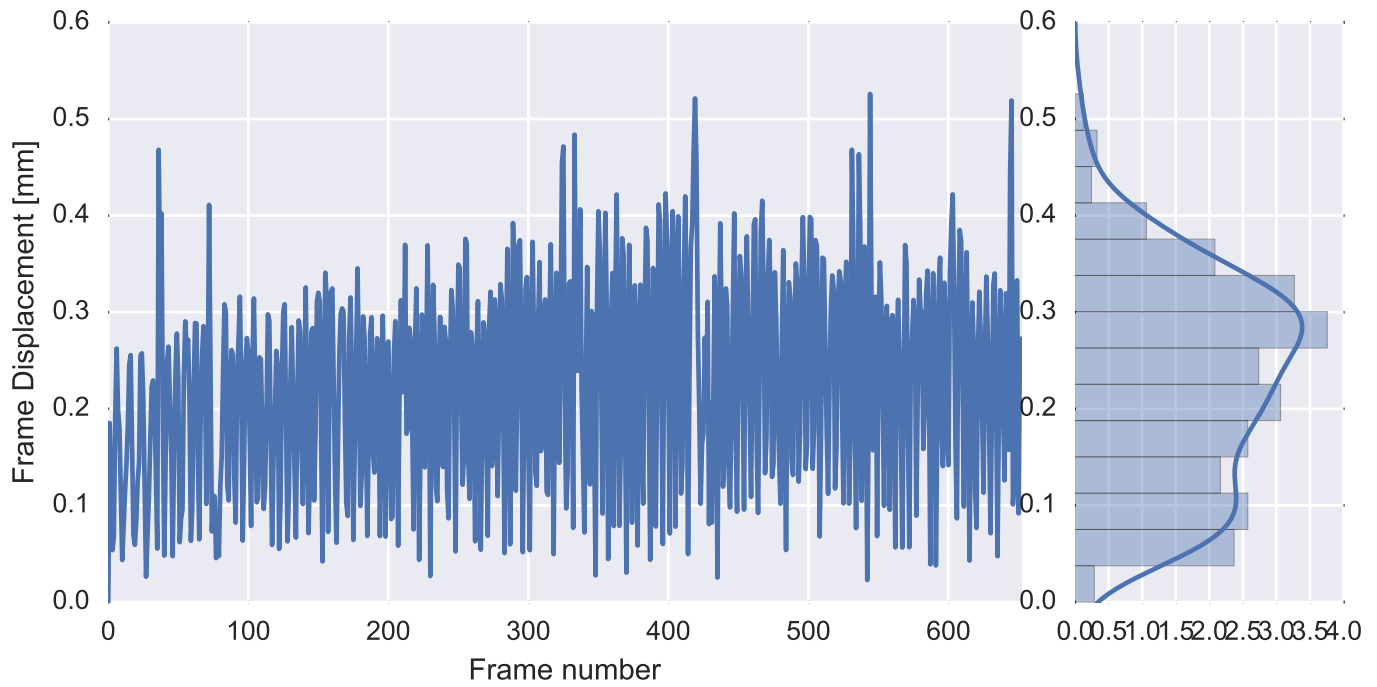

Mean EPI

Brain mask

tSNR

motion

fieldmap correction

coregistration