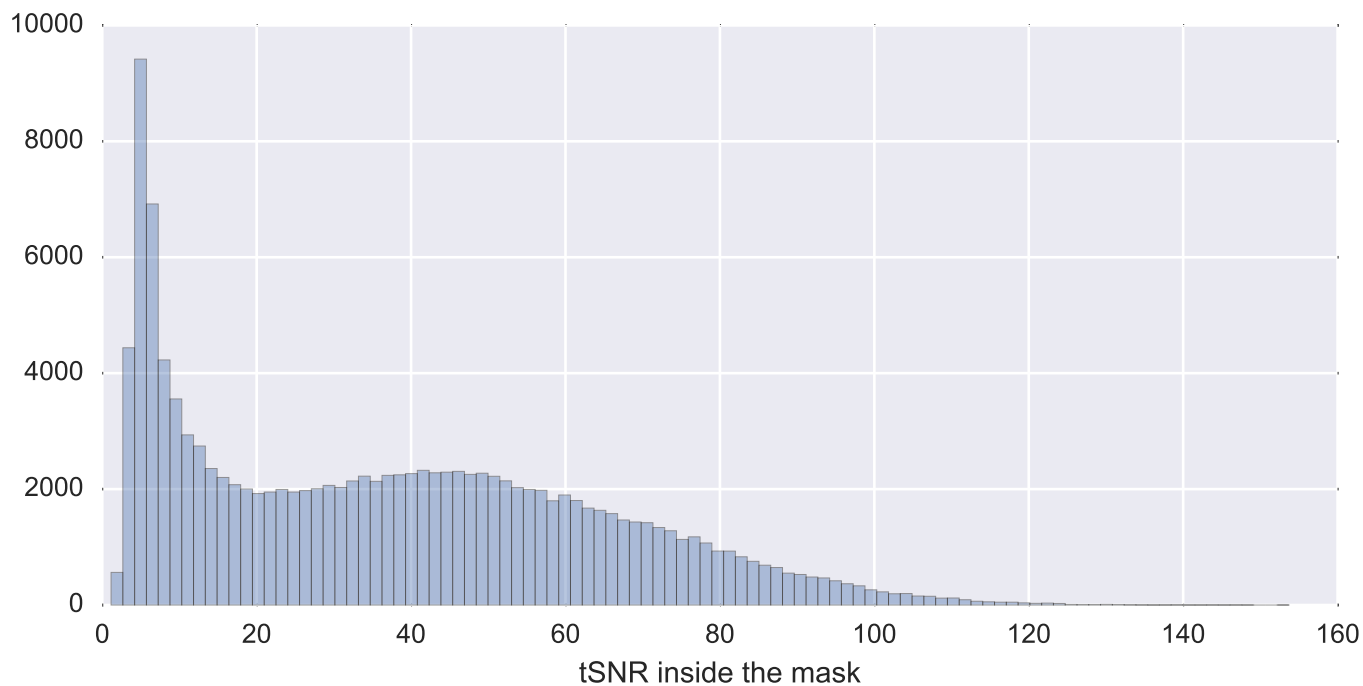

Mean EPI

Brain mask

tSNR

motion

fieldmap correction

coregistration