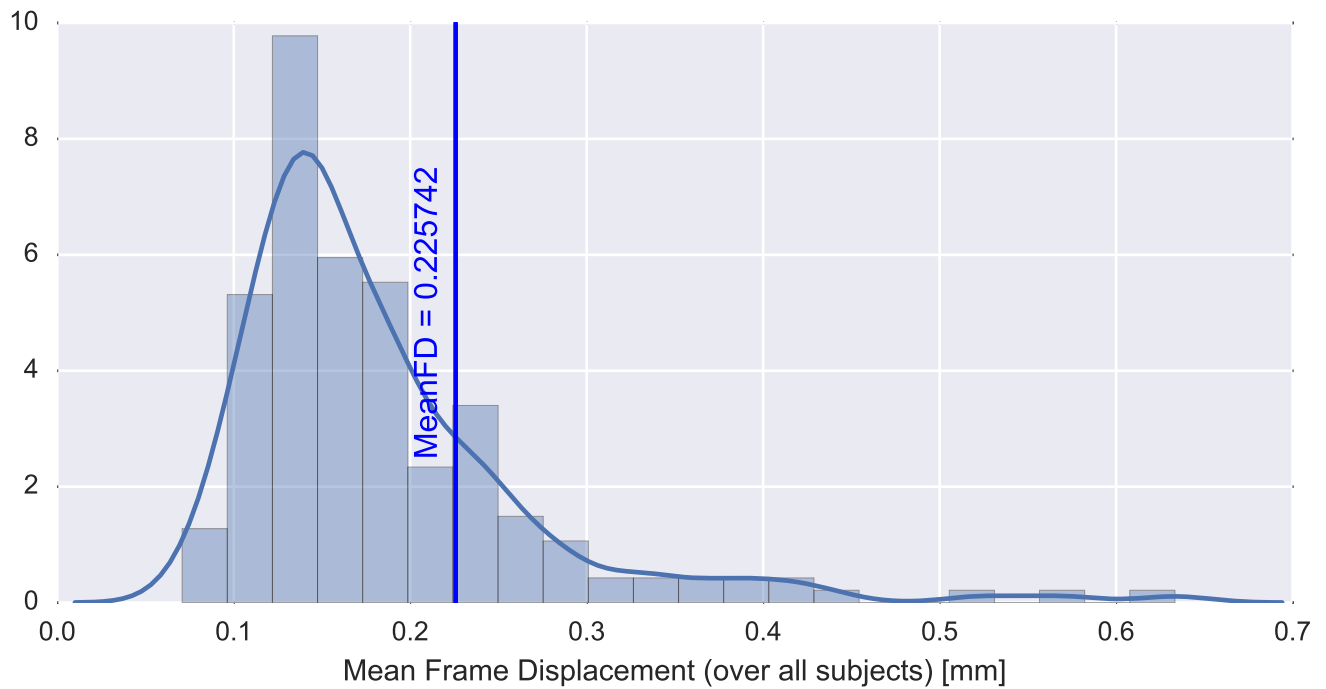

Mean EPI

Brain mask

tSNR

motion

fieldmap correction

coregistration