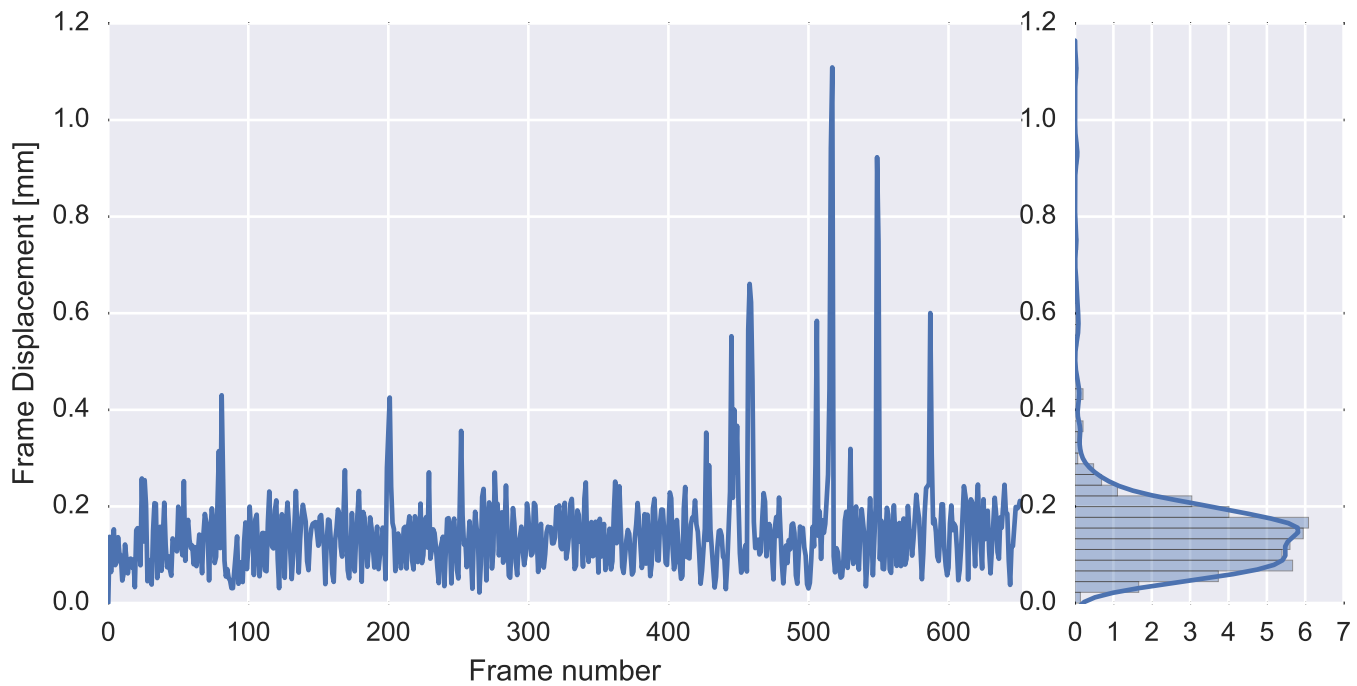

Mean EPI

Brain mask

tSNR

motion

fieldmap correction

coregistration