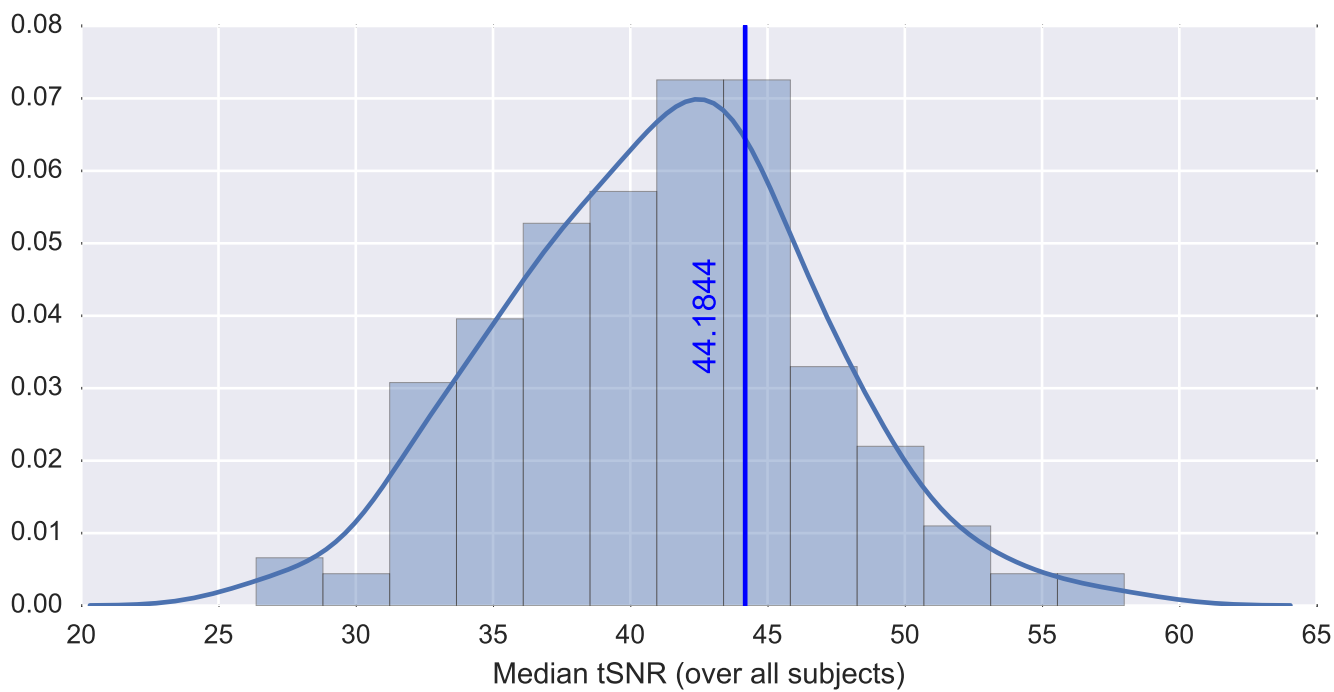

Mean EPI

Brain mask

tSNR

motion

fieldmap correction

coregistration