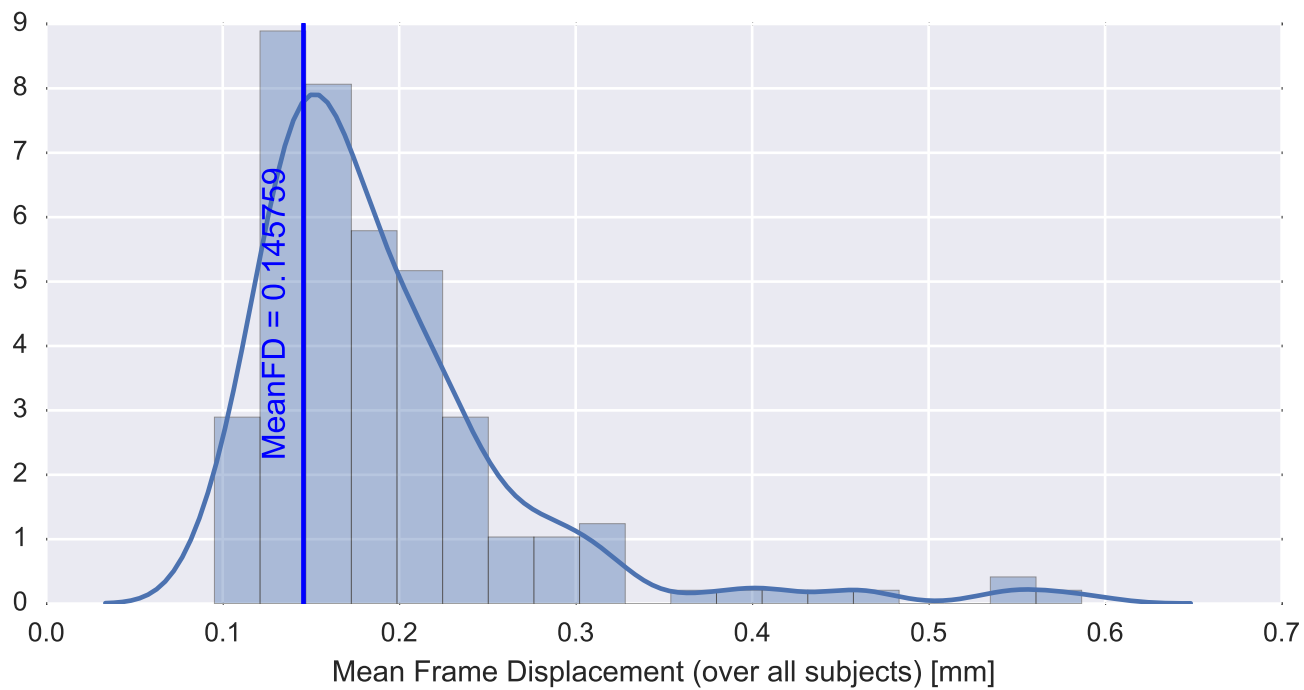

Mean EPI

Brain mask

tSNR

motion

fieldmap correction

coregistration