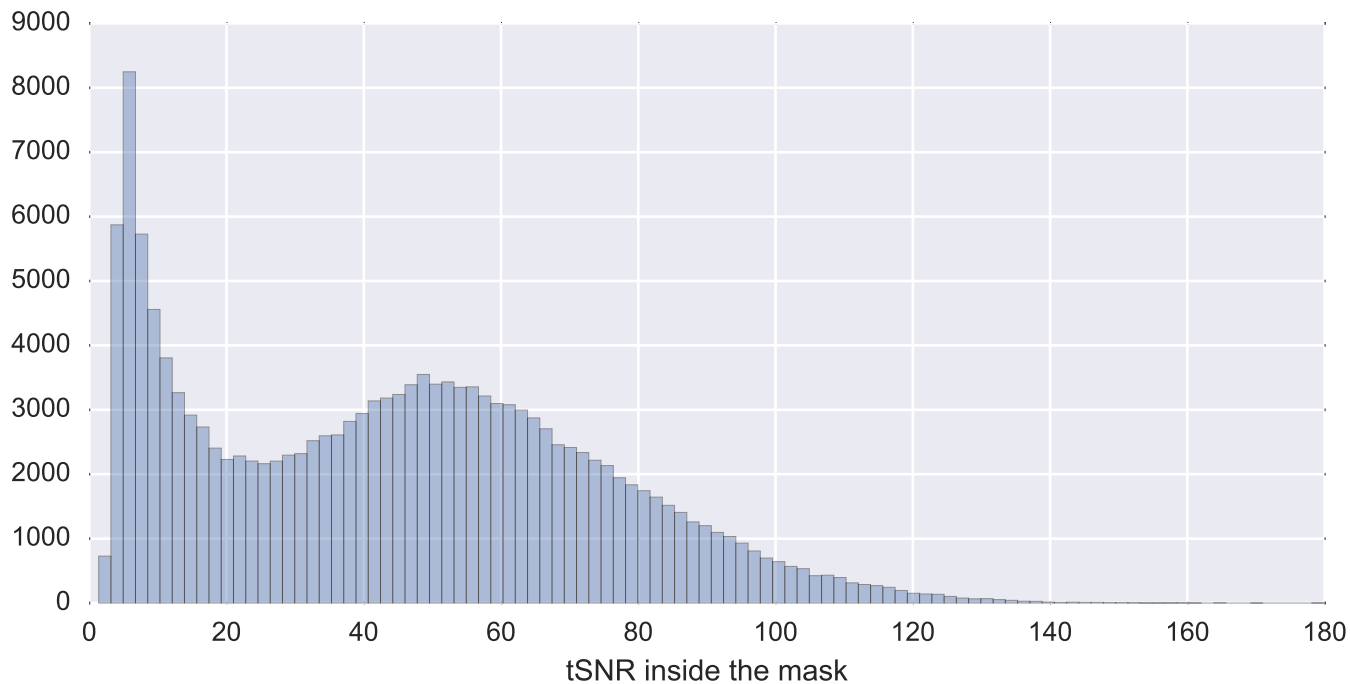

Mean EPI

Brain mask

tSNR

motion

fieldmap correction

coregistration