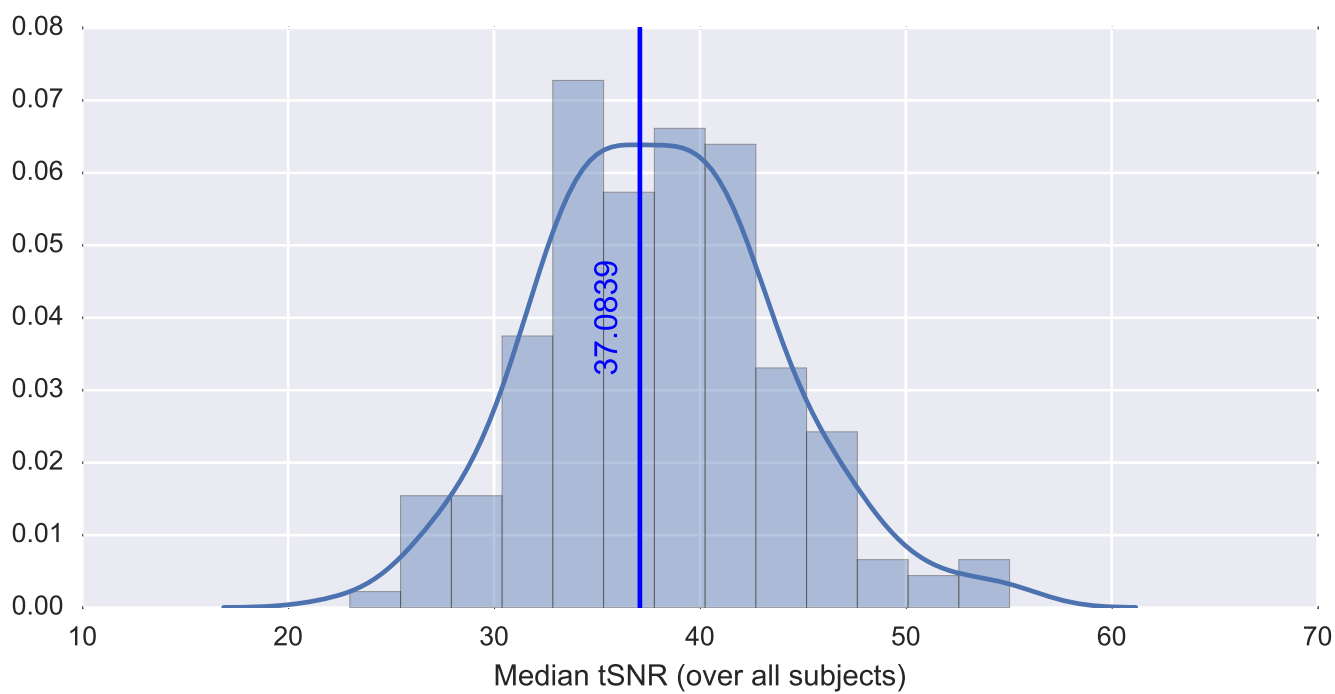

Mean EPI

Brain mask

tSNR

motion

fieldmap correction

coregistration