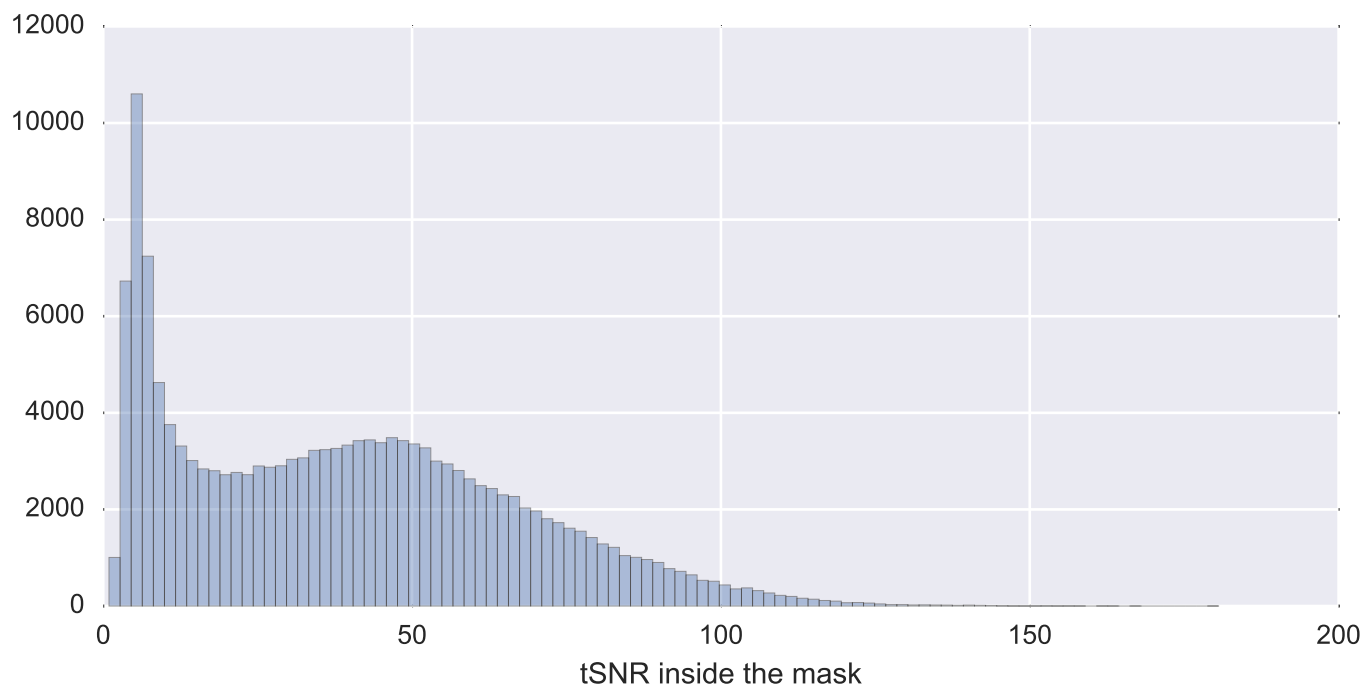

Mean EPI

Brain mask

tSNR

motion

fieldmap correction

coregistration