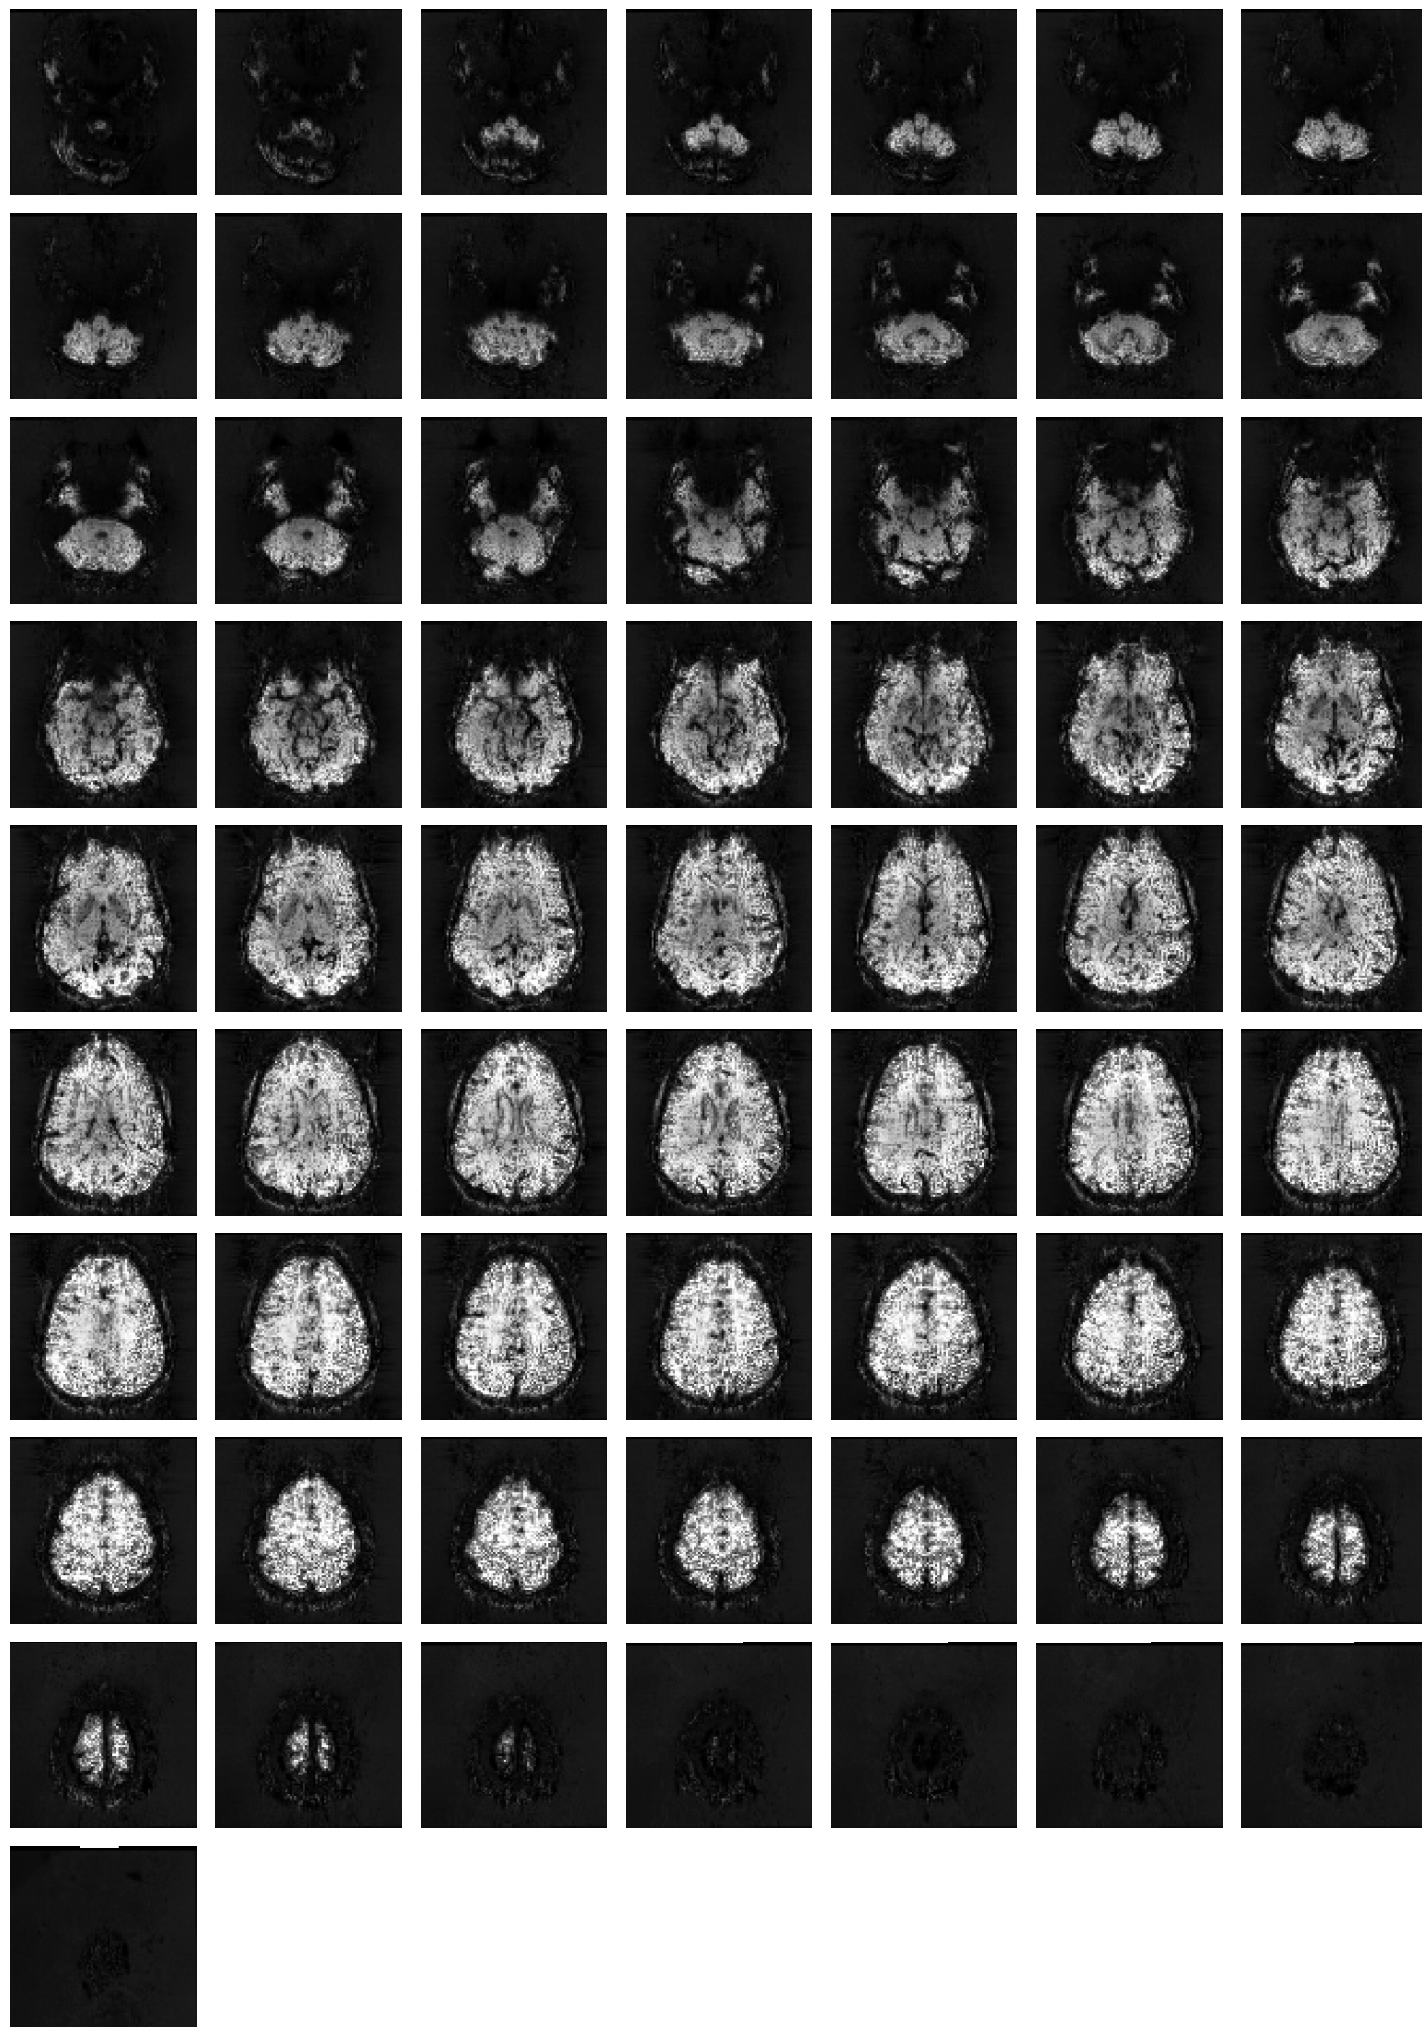

Mean EPI

Brain mask

tSNR

motion

fieldmap correction

coregistration