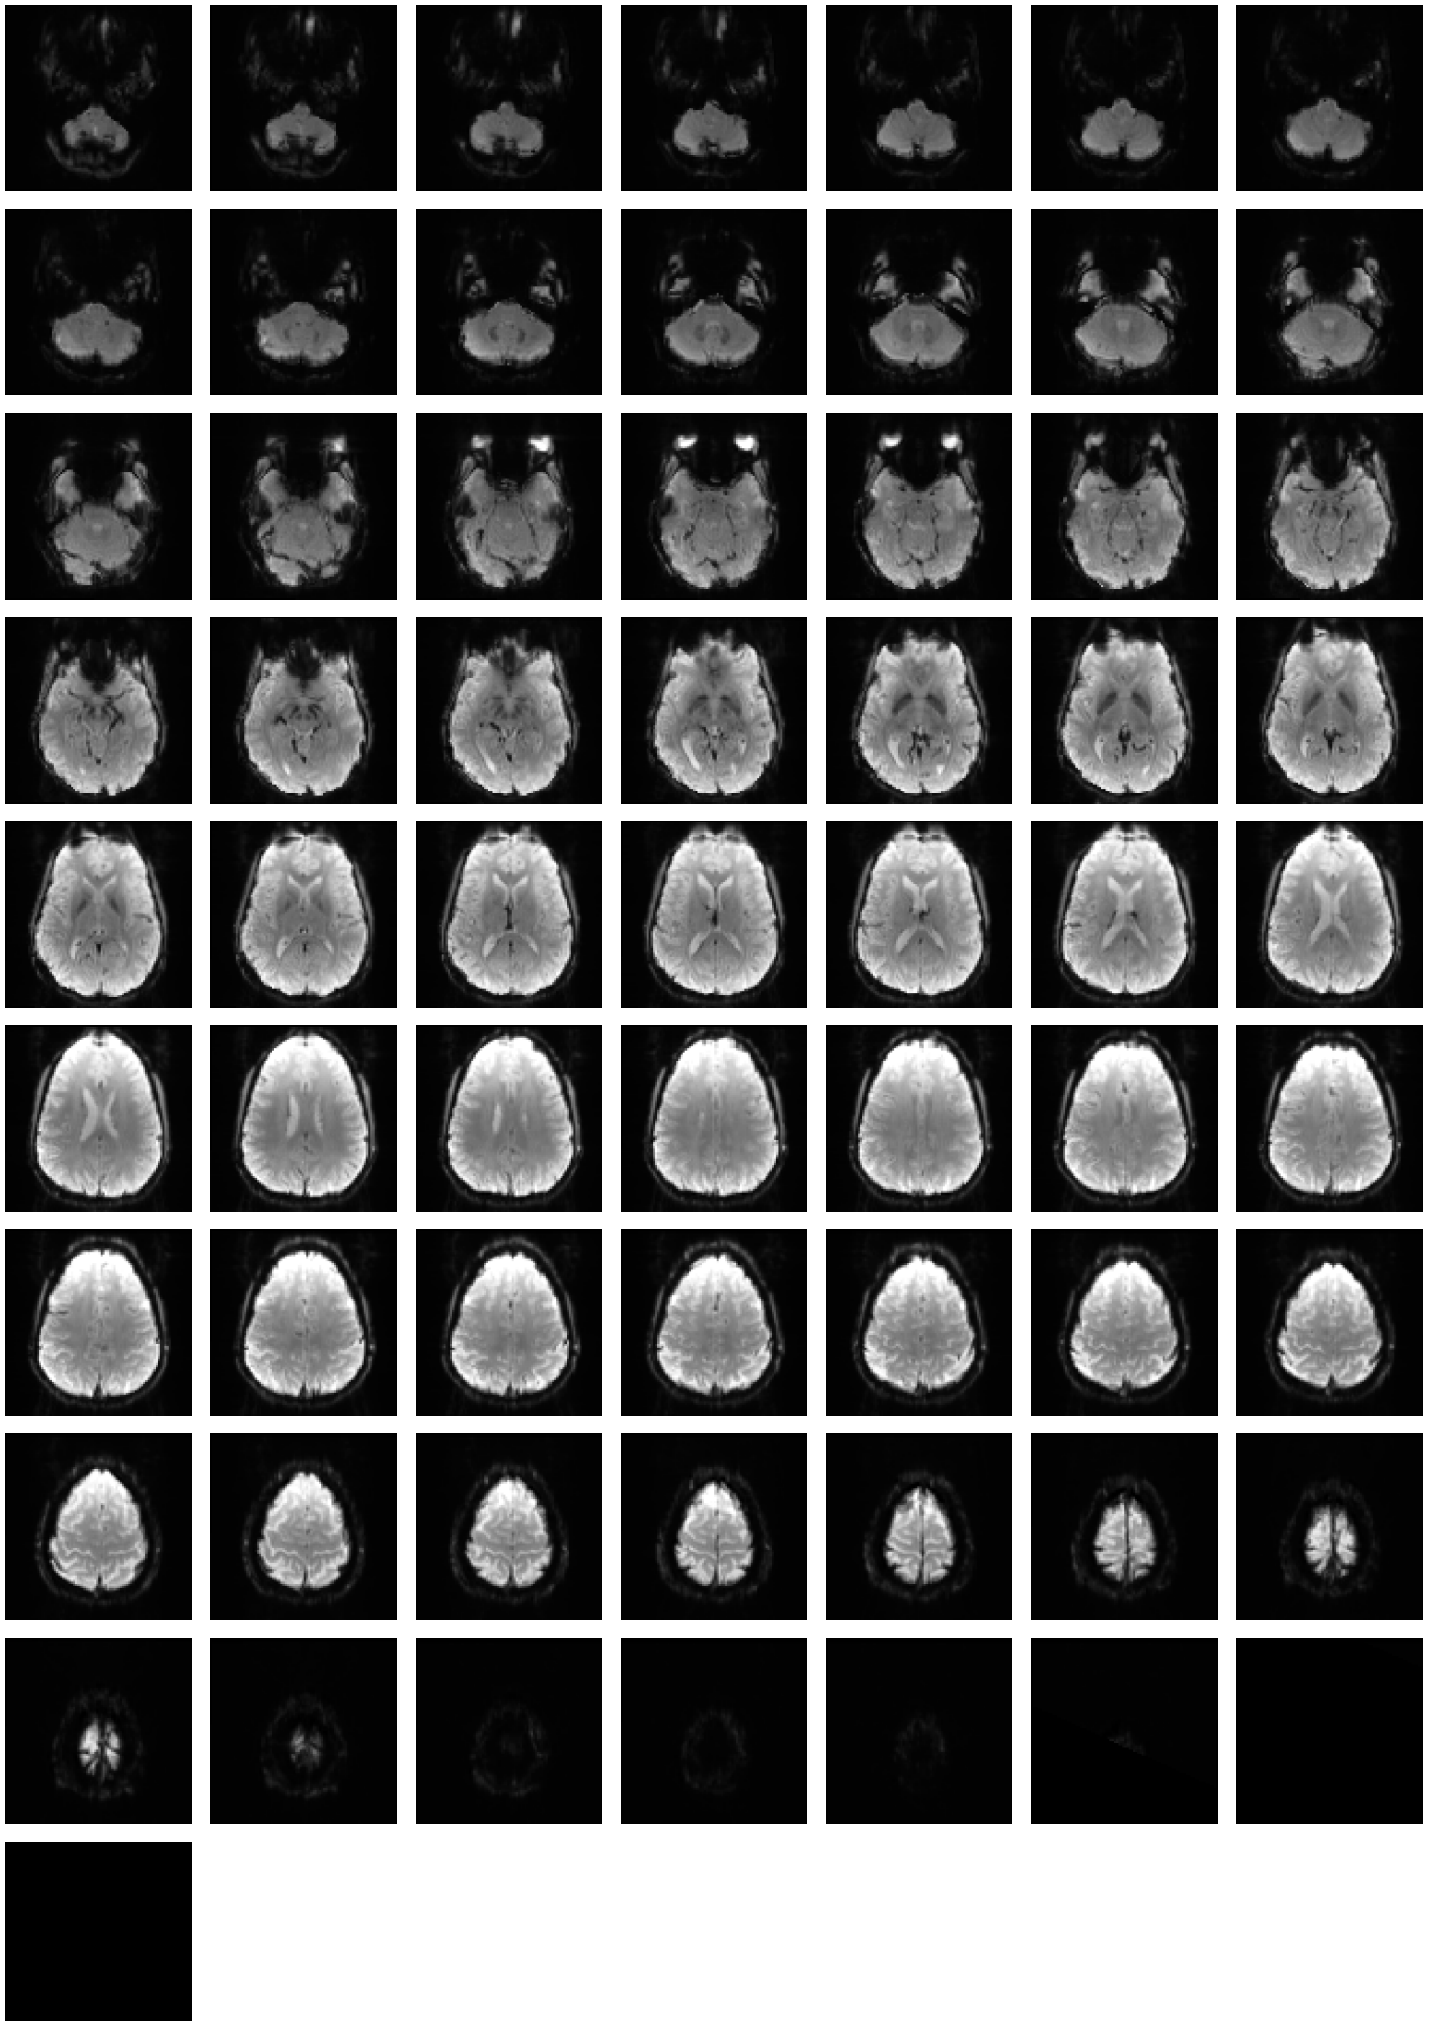

Mean EPI

Brain mask

tSNR

motion

fieldmap correction

coregistration