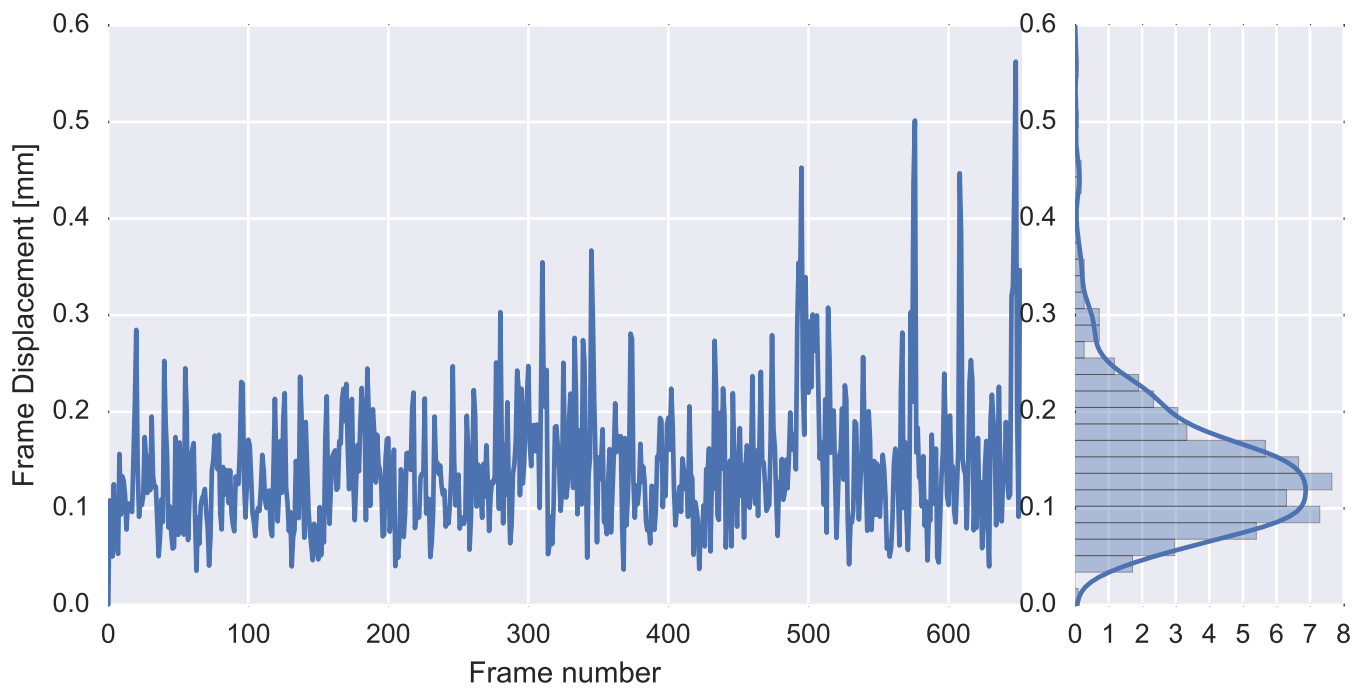

Mean EPI

Brain mask

tSNR

motion

fieldmap correction

coregistration