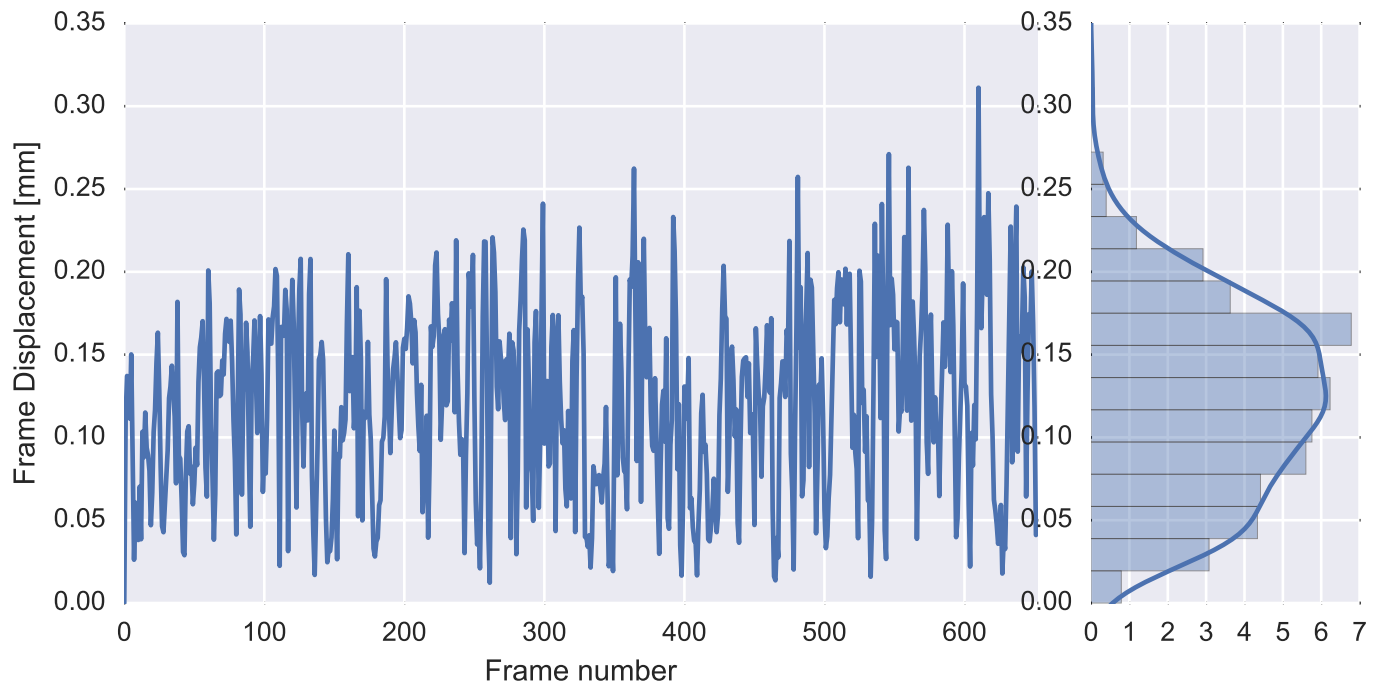

Mean EPI

Brain mask

tSNR

motion

fieldmap correction

coregistration