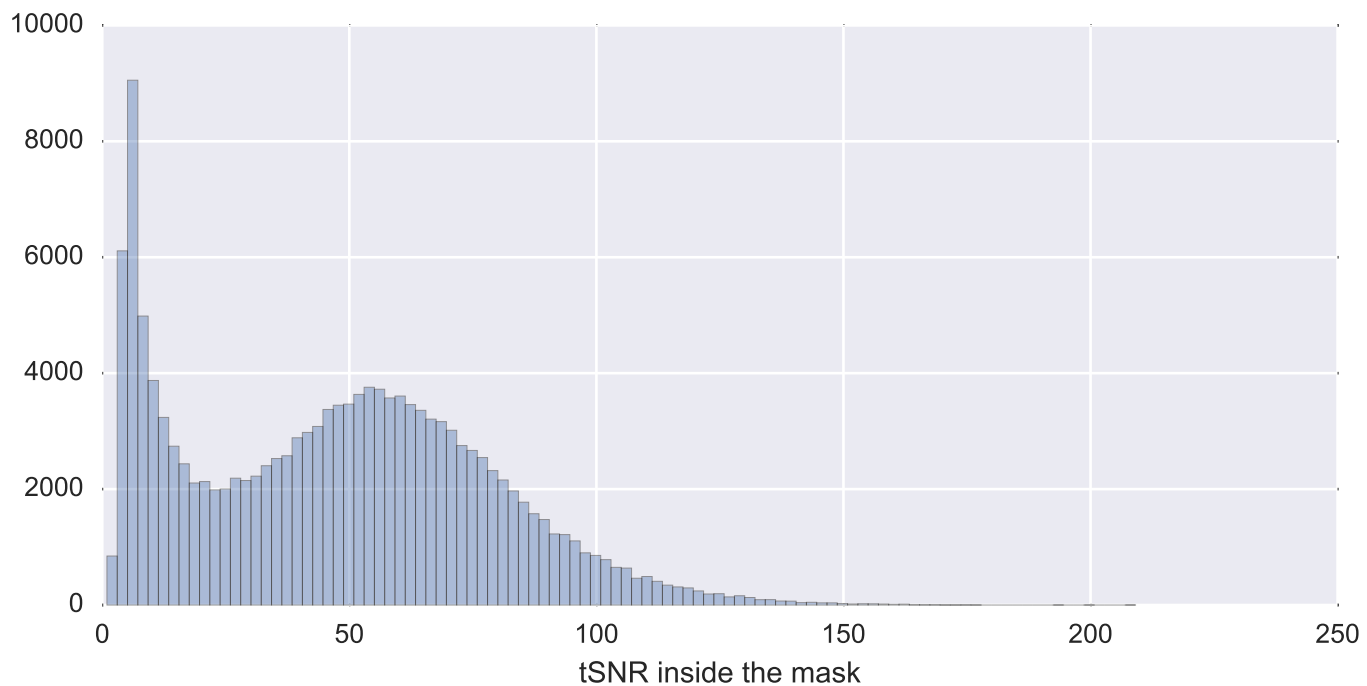

Mean EPI

Brain mask

tSNR

motion

fieldmap correction

coregistration