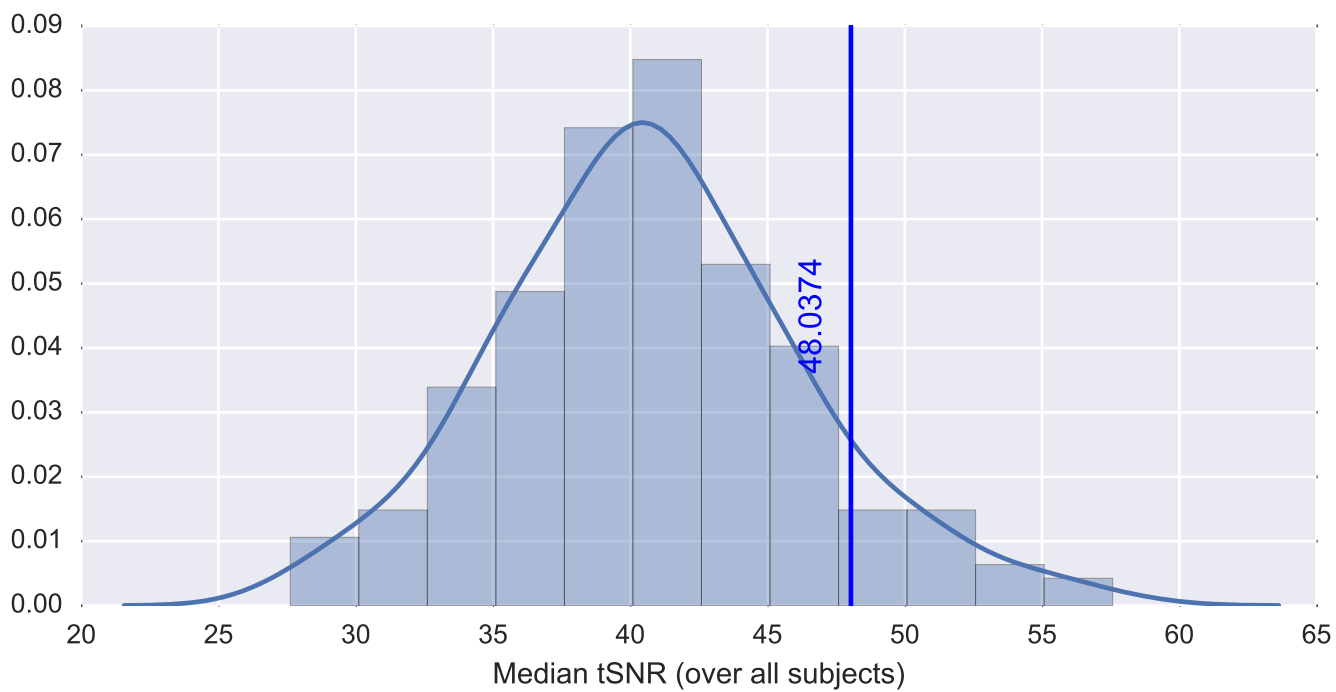

Mean EPI

Brain mask

tSNR

motion

fieldmap correction

coregistration