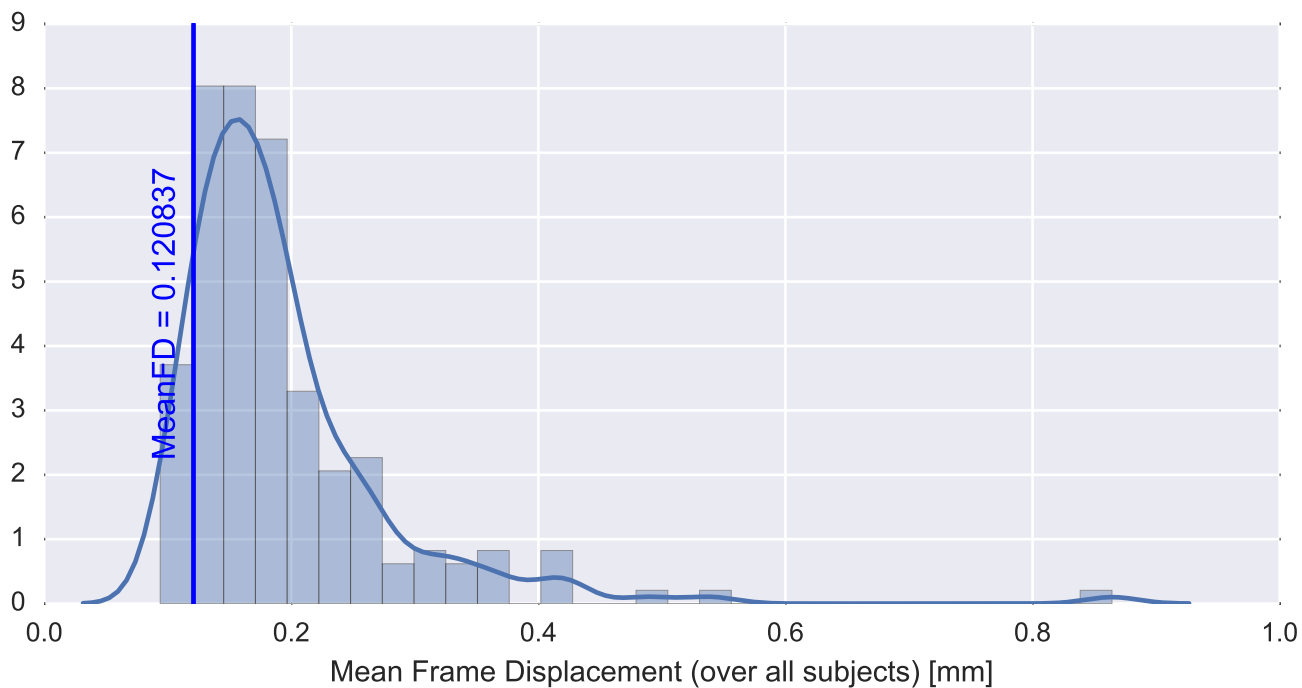

Mean EPI

Brain mask

tSNR

motion

fieldmap correction

coregistration