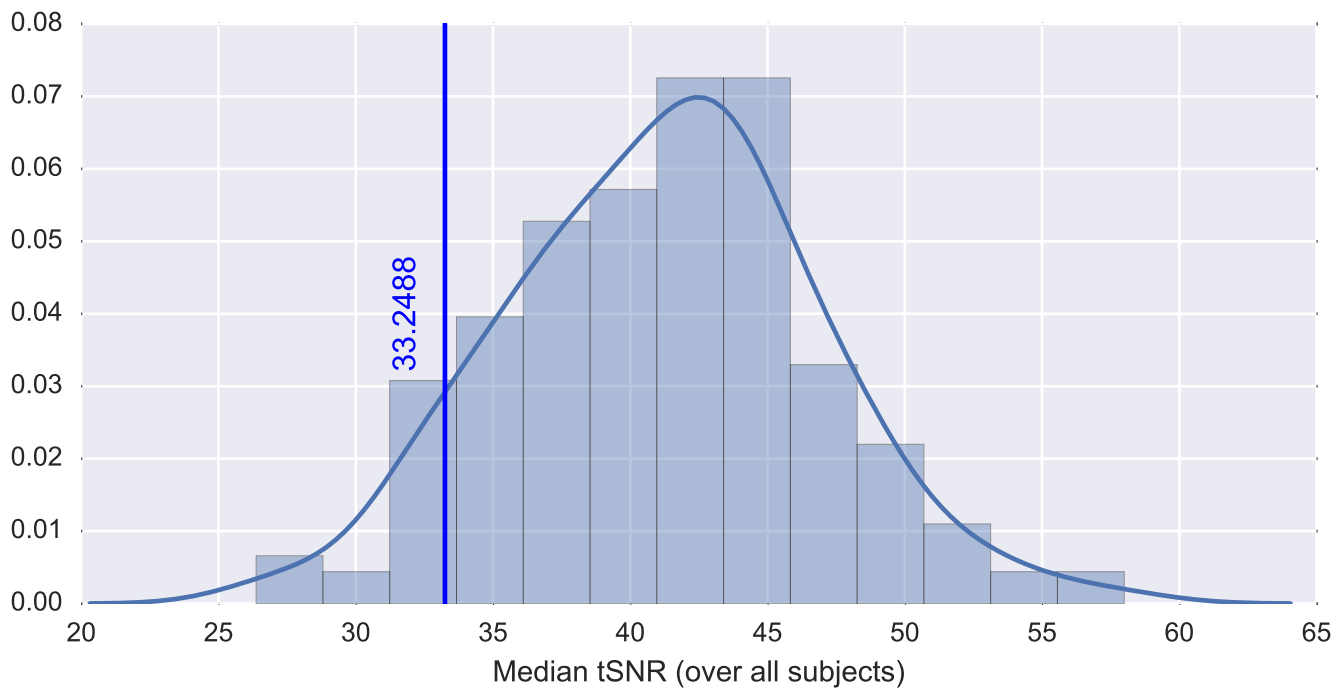

Mean EPI

Brain mask

tSNR

motion

fieldmap correction

coregistration