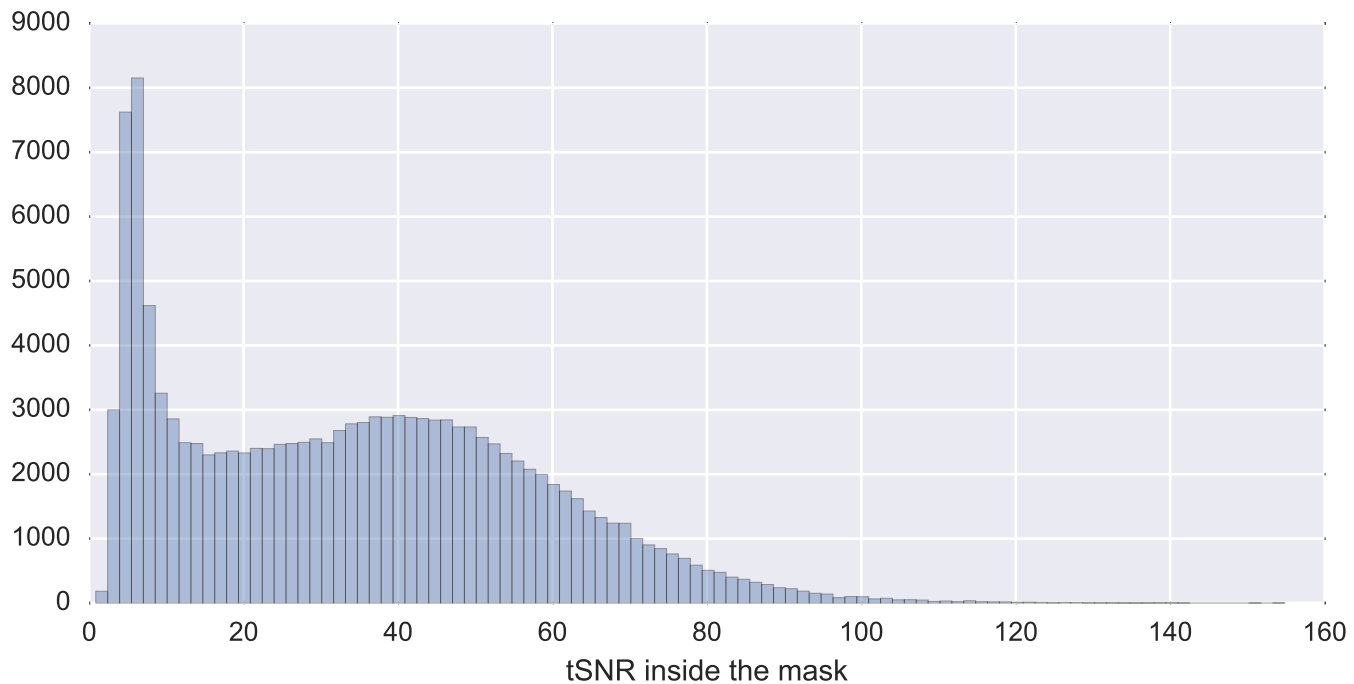

Mean EPI

Brain mask

tSNR

motion

fieldmap correction

coregistration