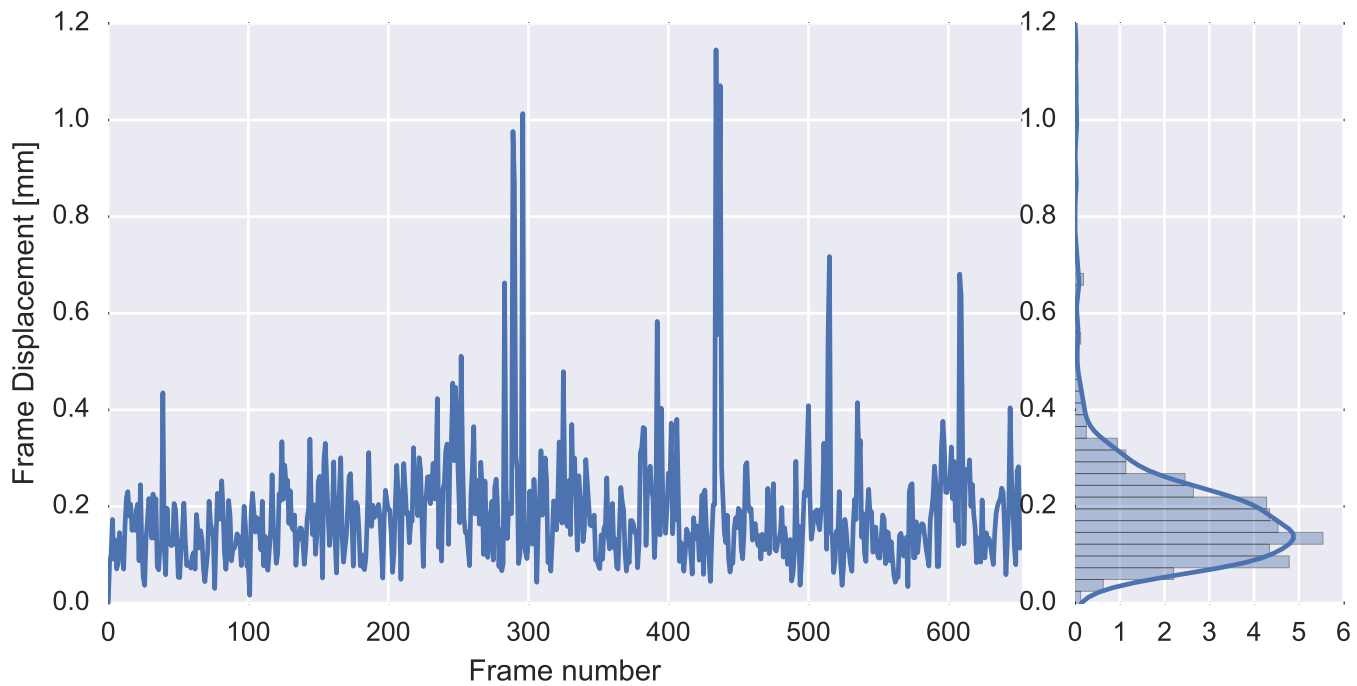

Mean EPI

Brain mask

tSNR

motion

fieldmap correction

coregistration