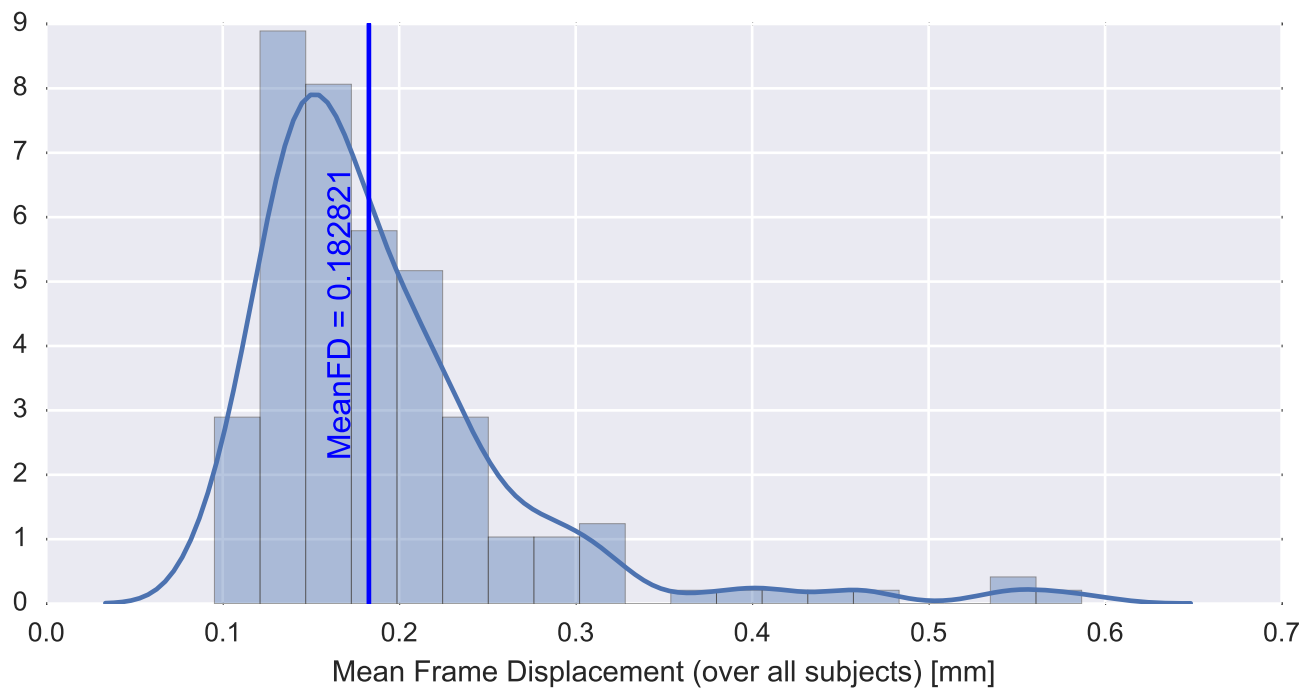

Mean EPI

Brain mask

tSNR

motion

fieldmap correction

coregistration