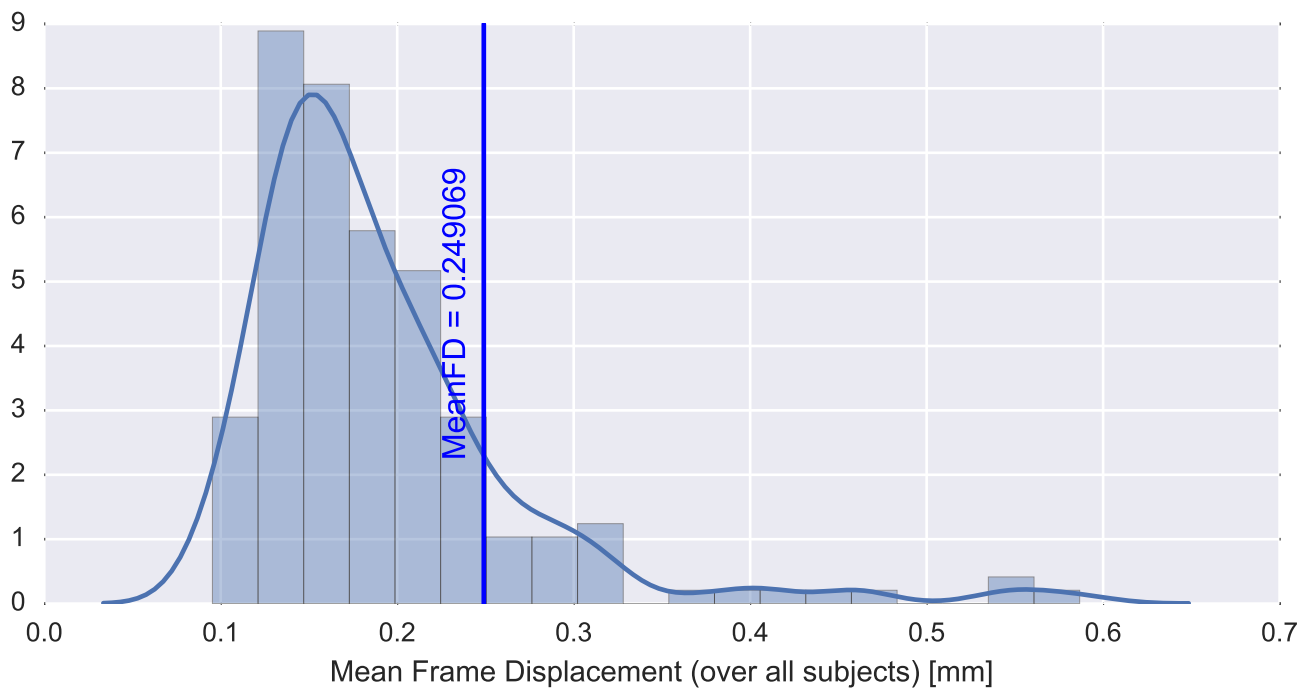

Mean EPI

Brain mask

tSNR

motion

fieldmap correction

coregistration