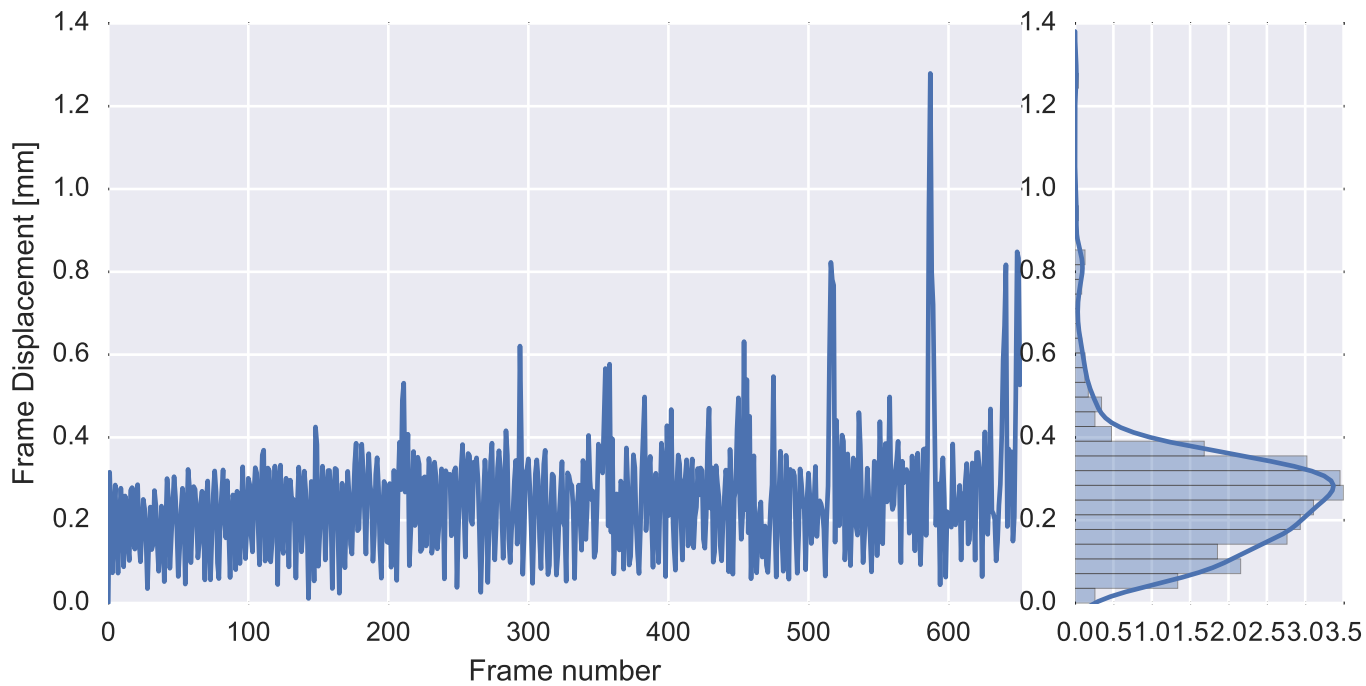

Mean EPI

Brain mask

tSNR

motion

fieldmap correction

coregistration