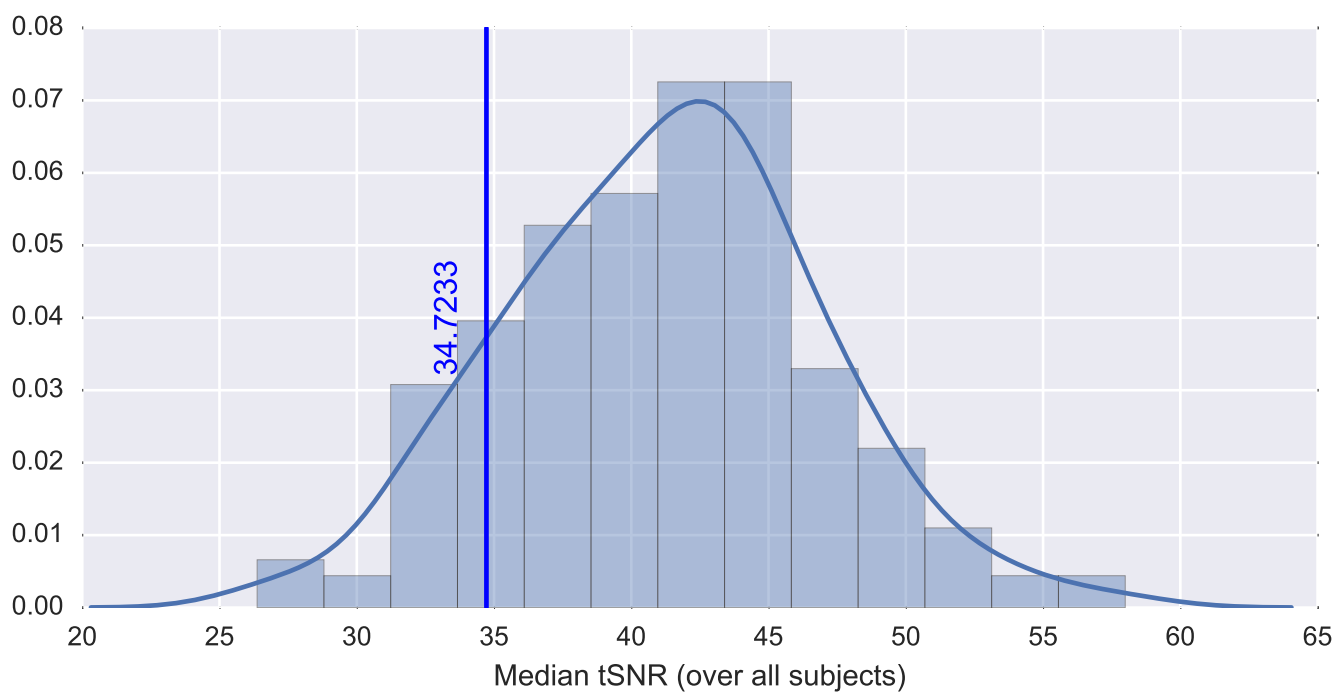

Mean EPI

Brain mask

tSNR

motion

fieldmap correction

coregistration