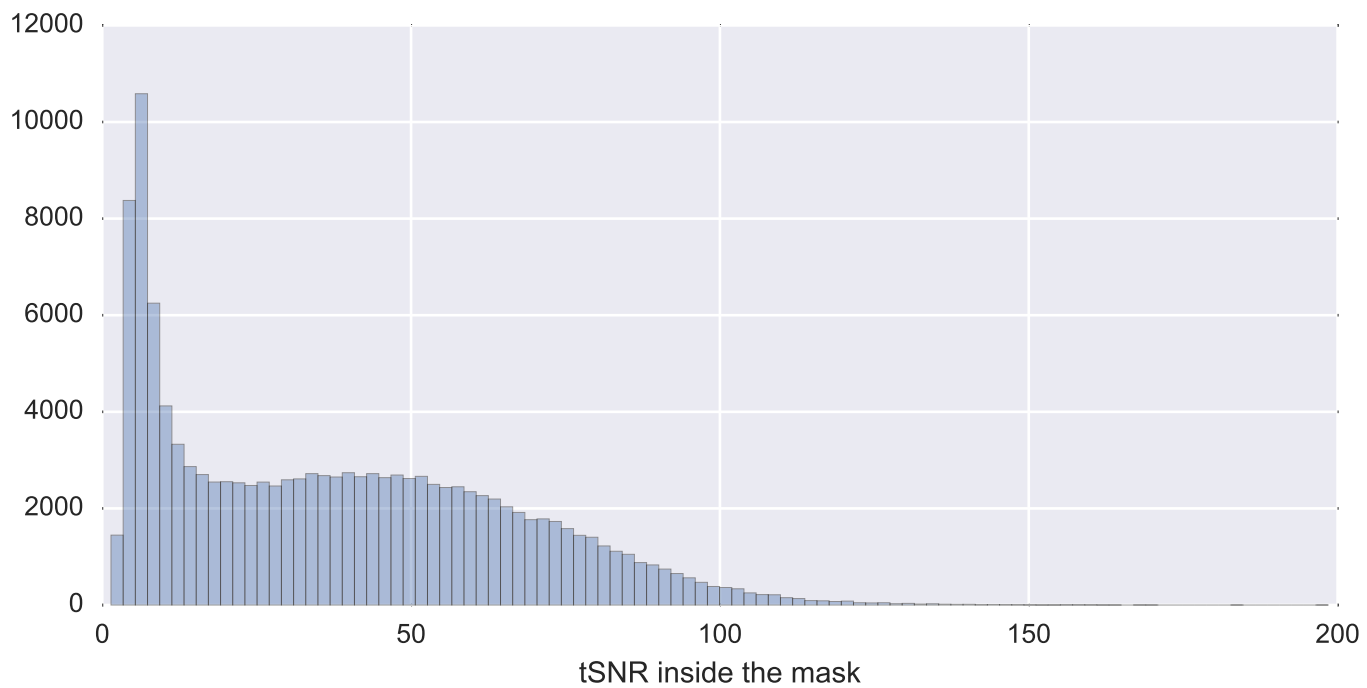

Mean EPI

Brain mask

tSNR

motion

fieldmap correction

coregistration