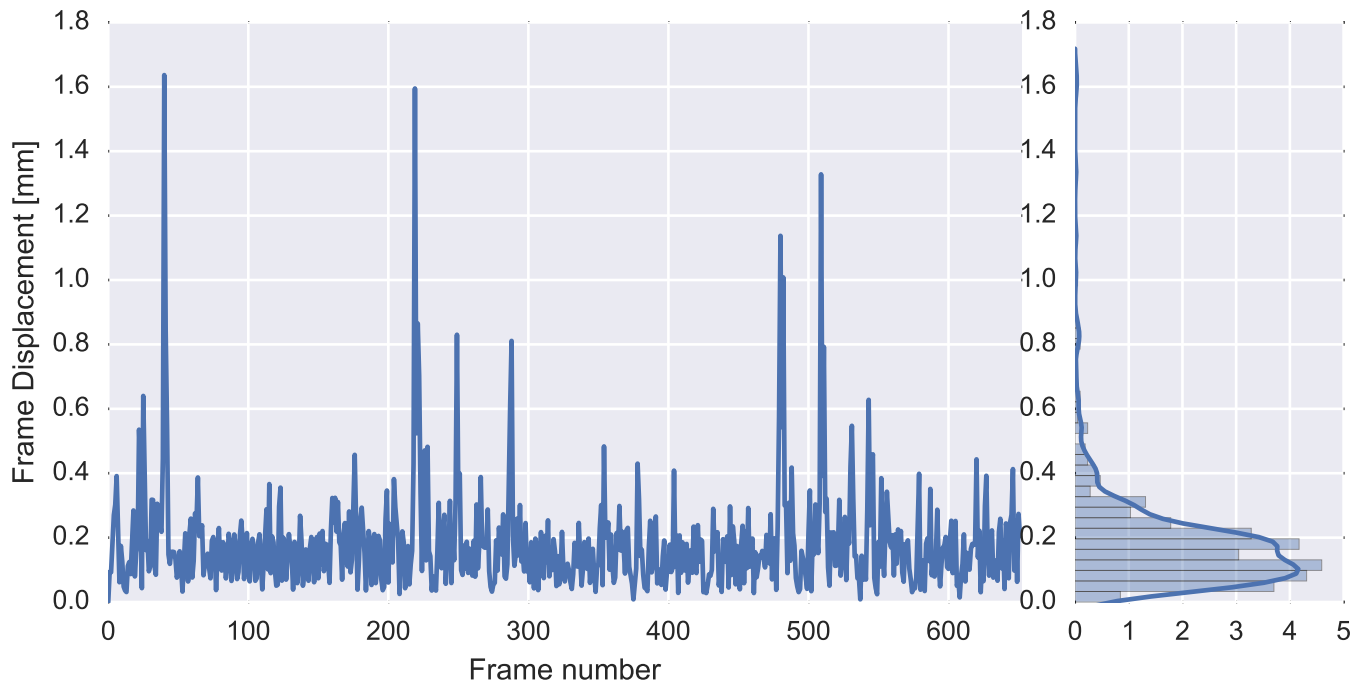

Mean EPI

Brain mask

tSNR

motion

fieldmap correction

coregistration