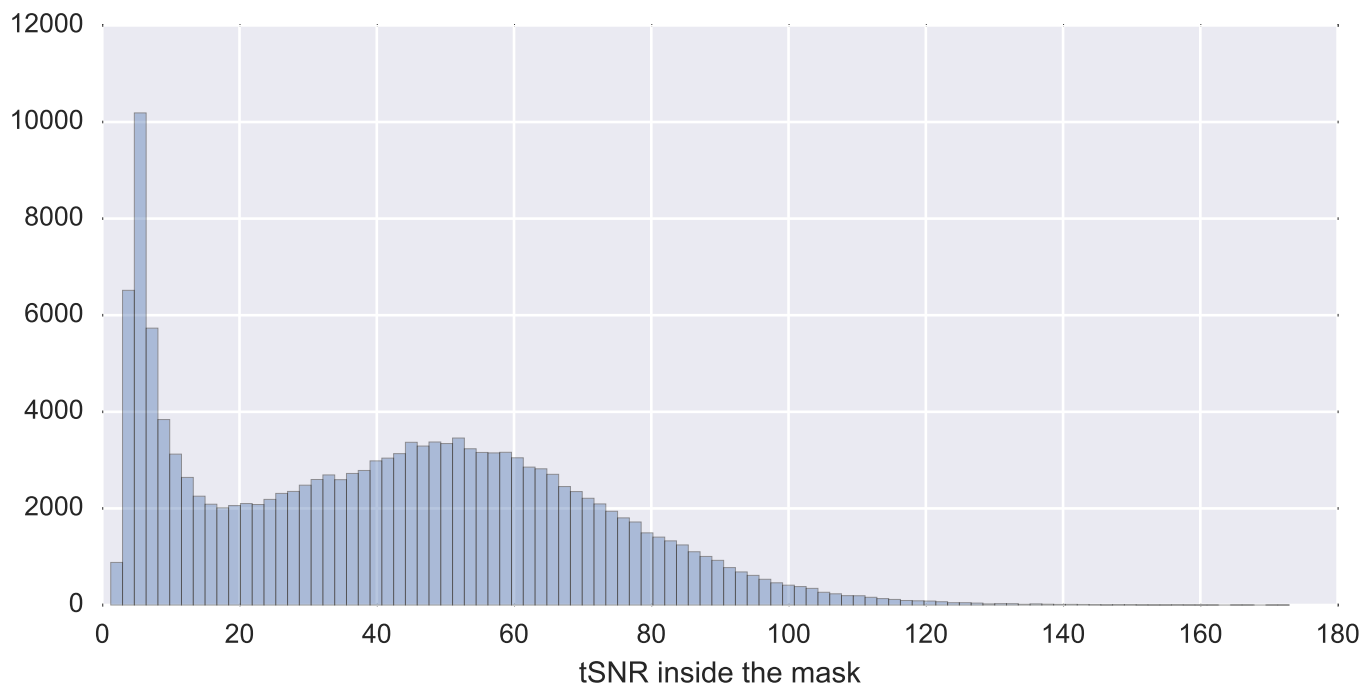

Mean EPI

Brain mask

tSNR

motion

fieldmap correction

coregistration