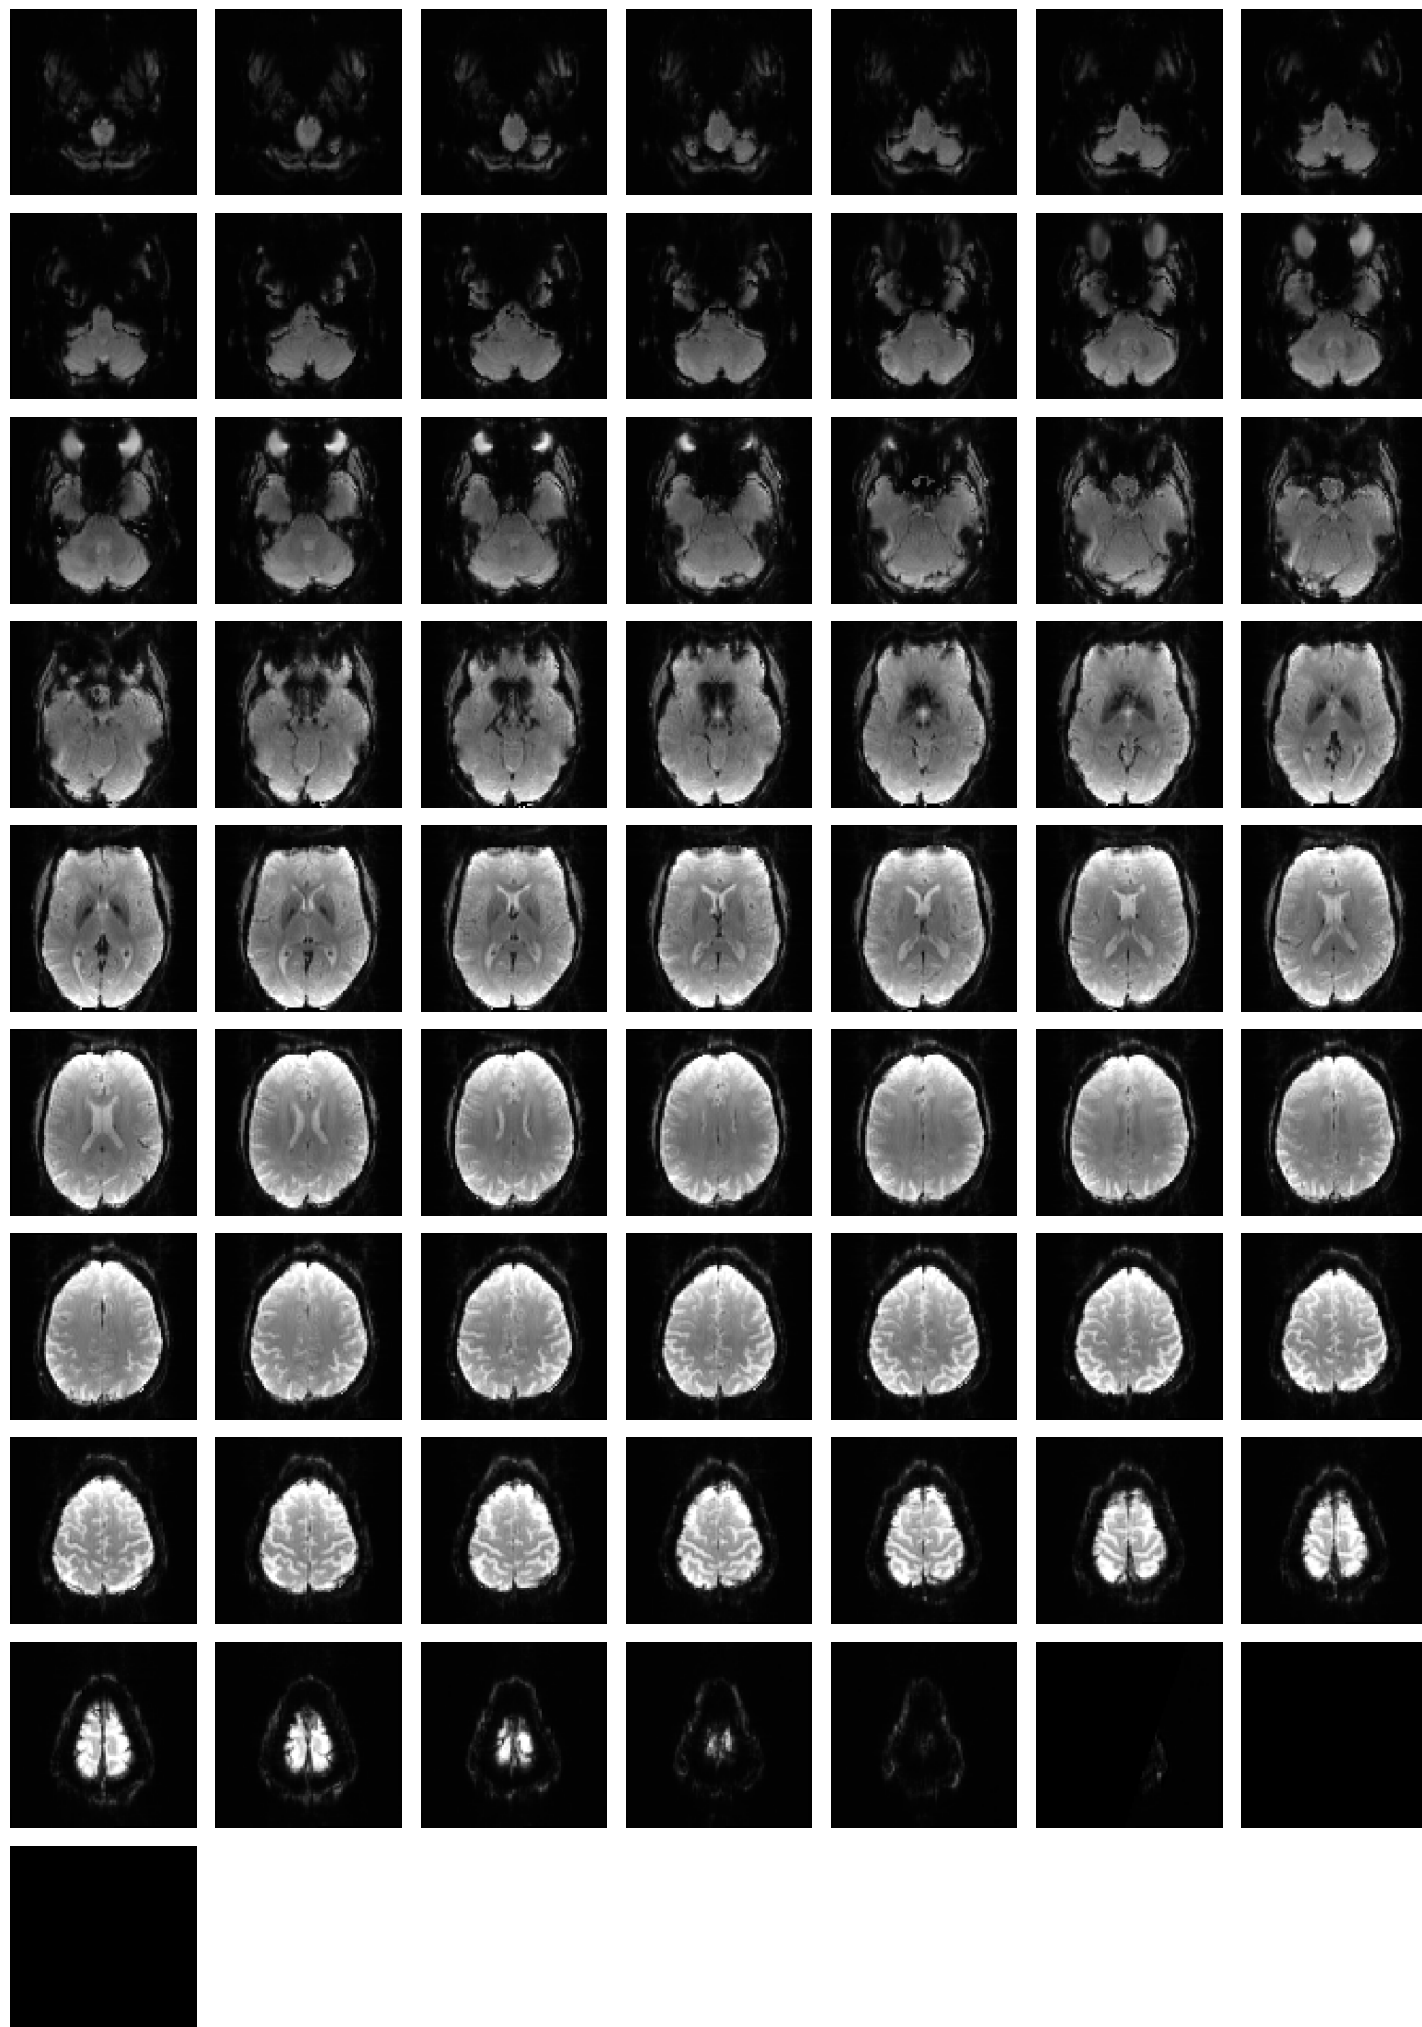

Mean EPI

Brain mask

tSNR

motion

fieldmap correction

coregistration