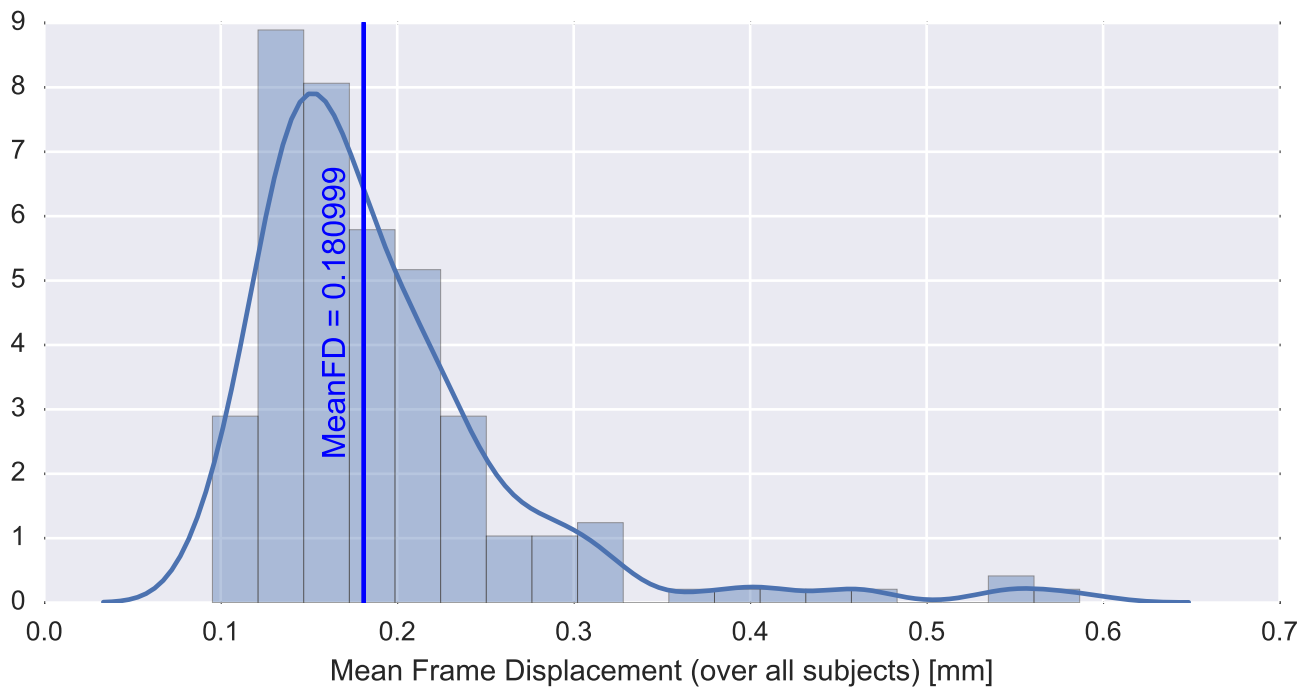

Mean EPI

Brain mask

tSNR

motion

fieldmap correction

coregistration