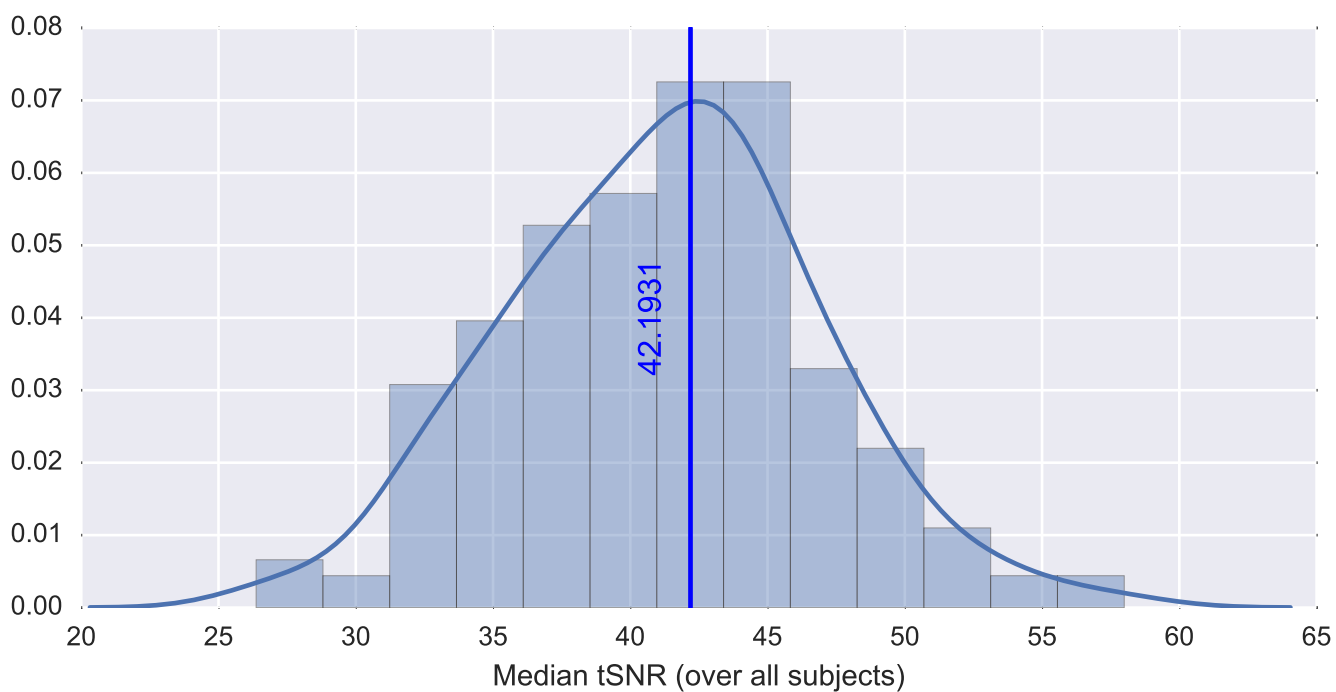

Mean EPI

Brain mask

tSNR

motion

fieldmap correction

coregistration