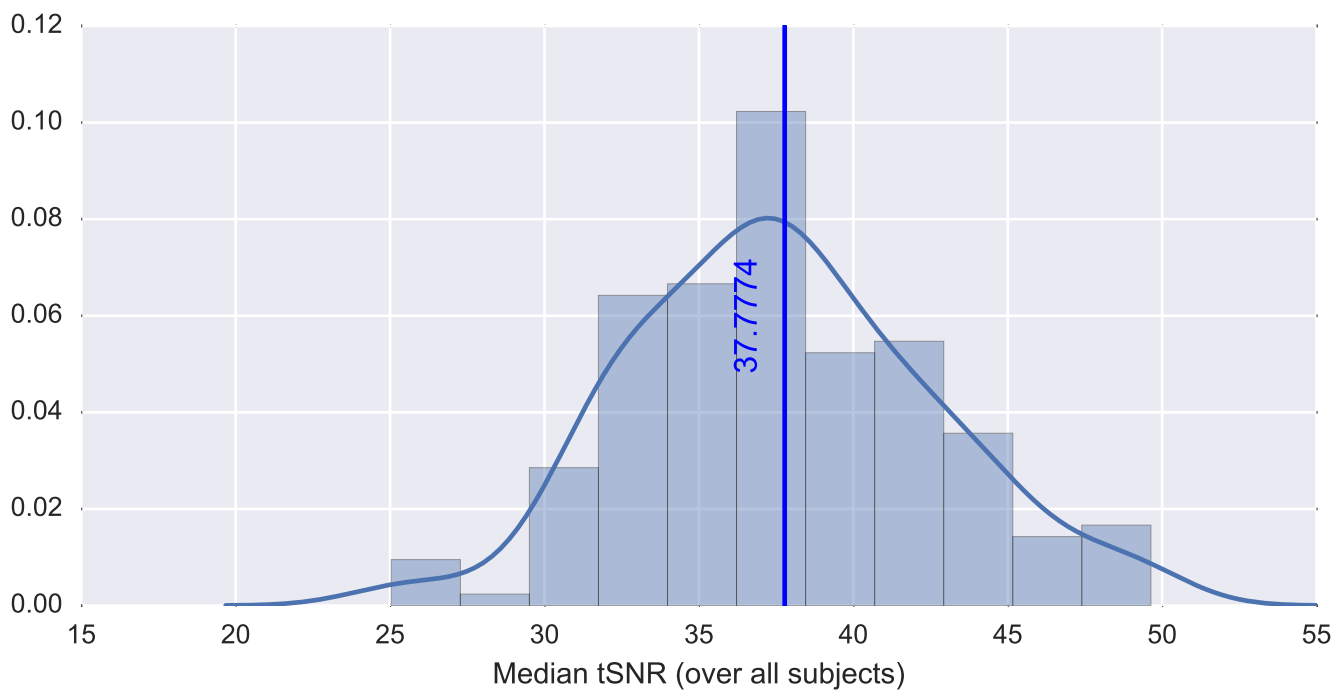

Mean EPI

Brain mask

tSNR

motion

fieldmap correction

coregistration