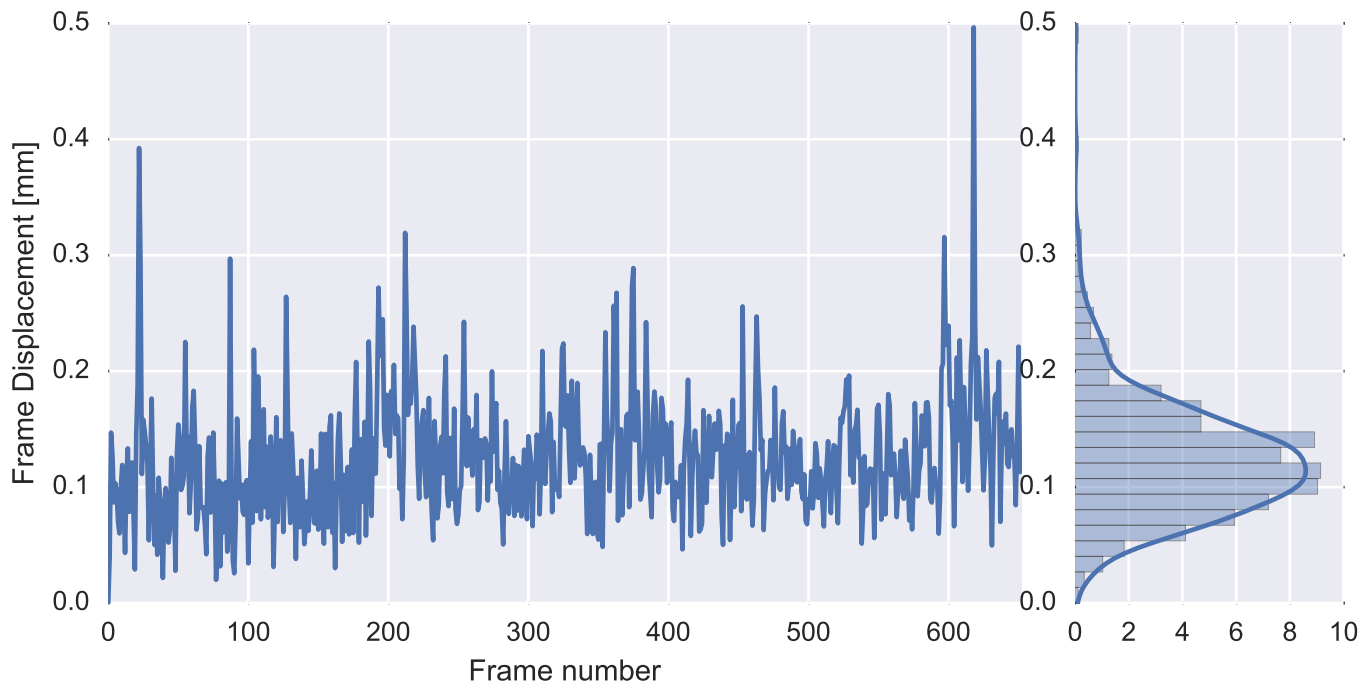

Mean EPI

Brain mask

tSNR

motion

fieldmap correction

coregistration