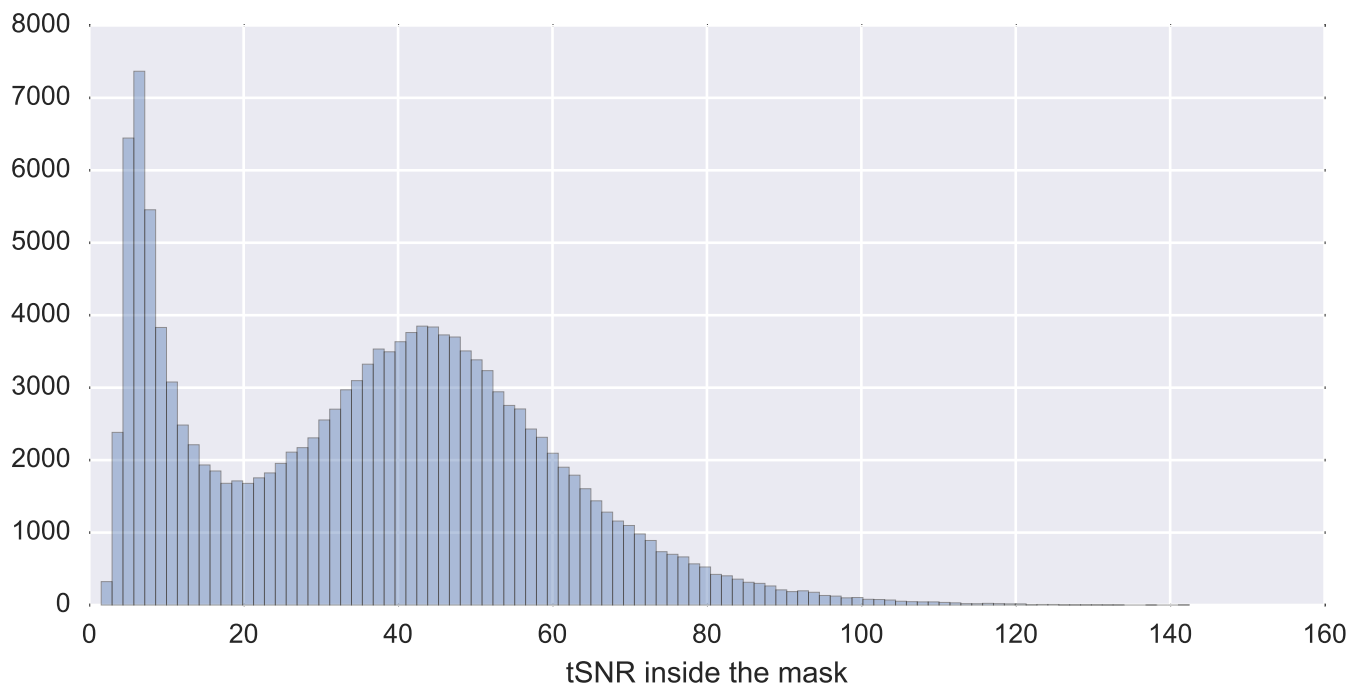

Mean EPI

Brain mask

tSNR

motion

fieldmap correction

coregistration