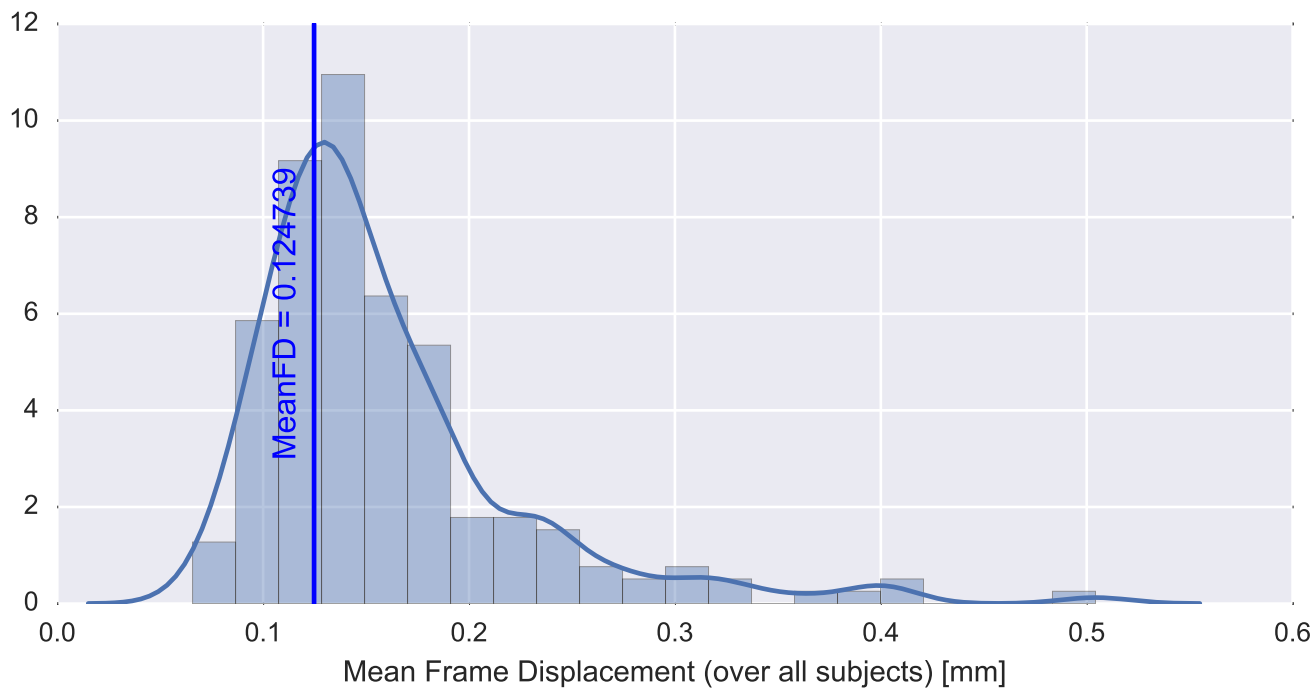

Mean EPI

Brain mask

tSNR

motion

fieldmap correction

coregistration