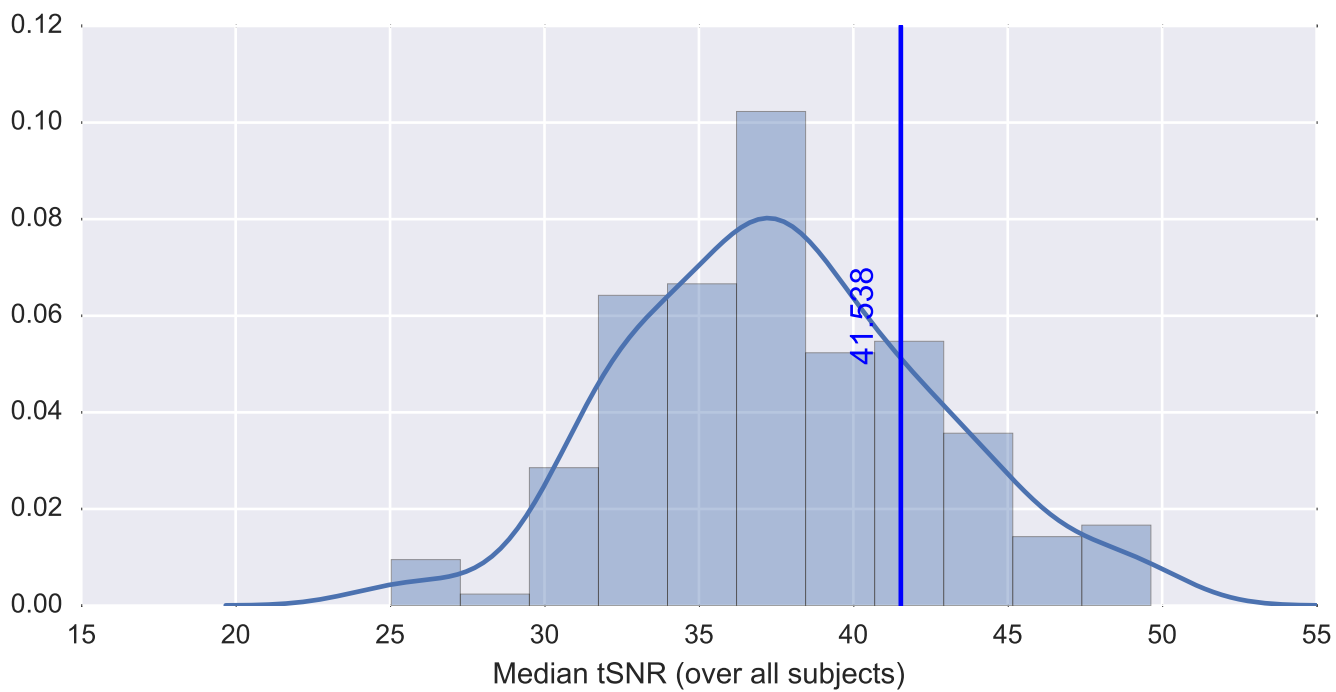

Mean EPI

Brain mask

tSNR

motion

fieldmap correction

coregistration