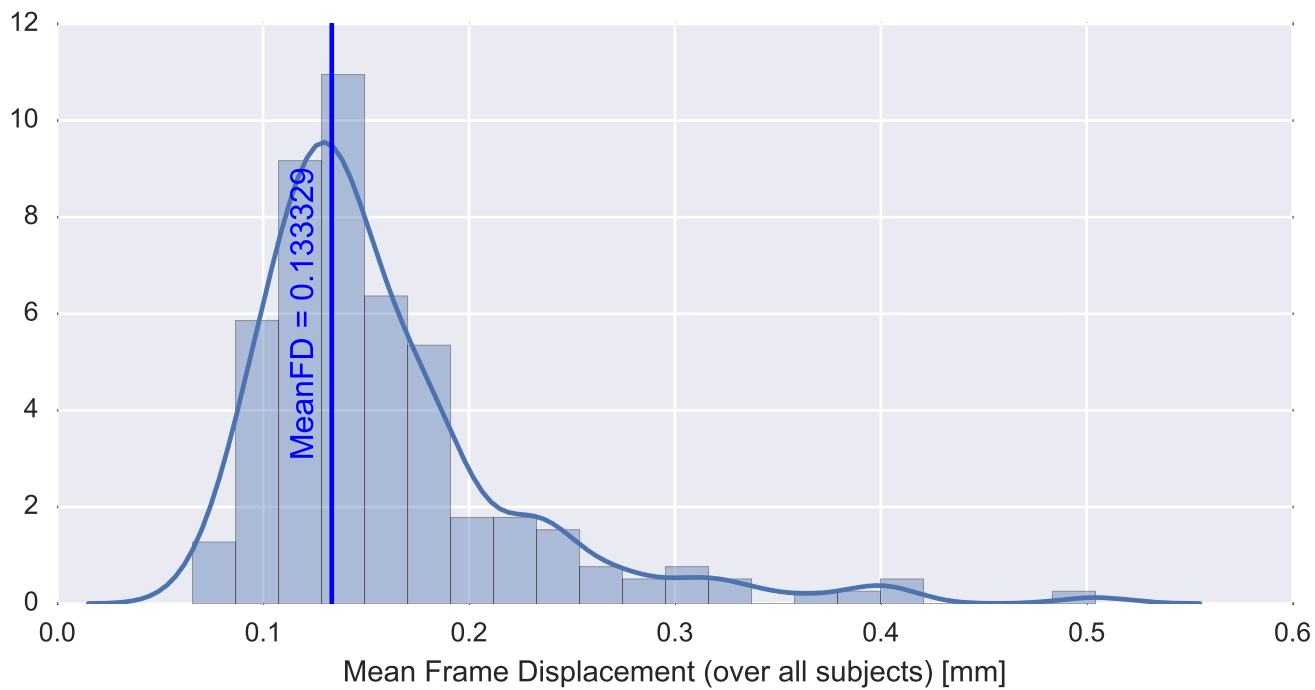

Mean EPI

Brain mask

tSNR

motion

fieldmap correction

coregistration