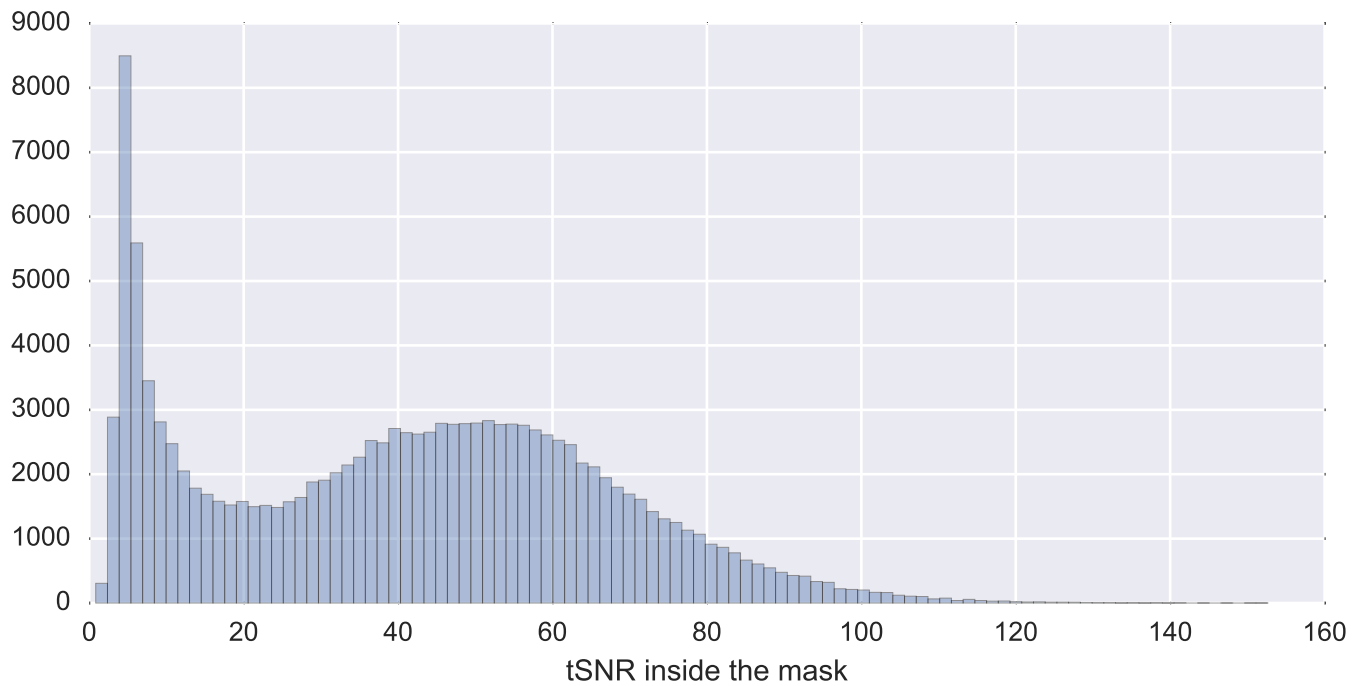

Mean EPI

Brain mask

tSNR

motion

fieldmap correction

coregistration