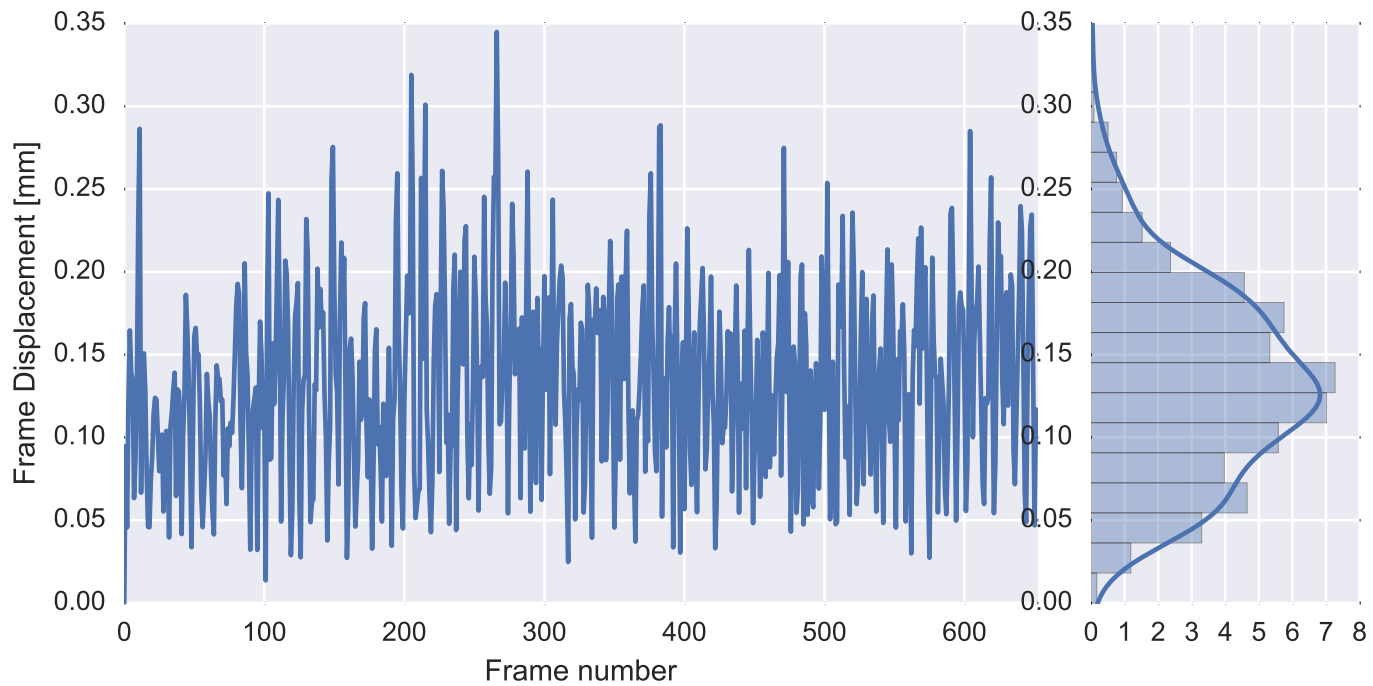

Mean EPI

Brain mask

tSNR

motion

fieldmap correction

coregistration