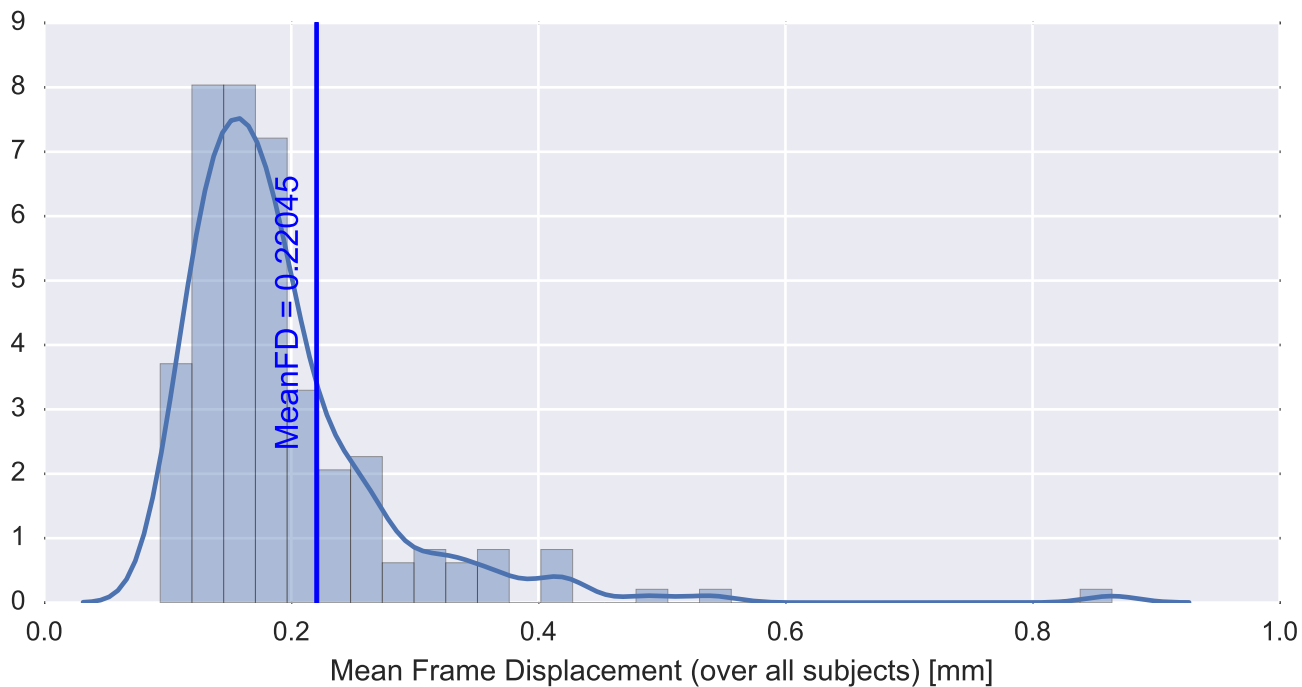

Mean EPI

Brain mask

tSNR

motion

fieldmap correction

coregistration