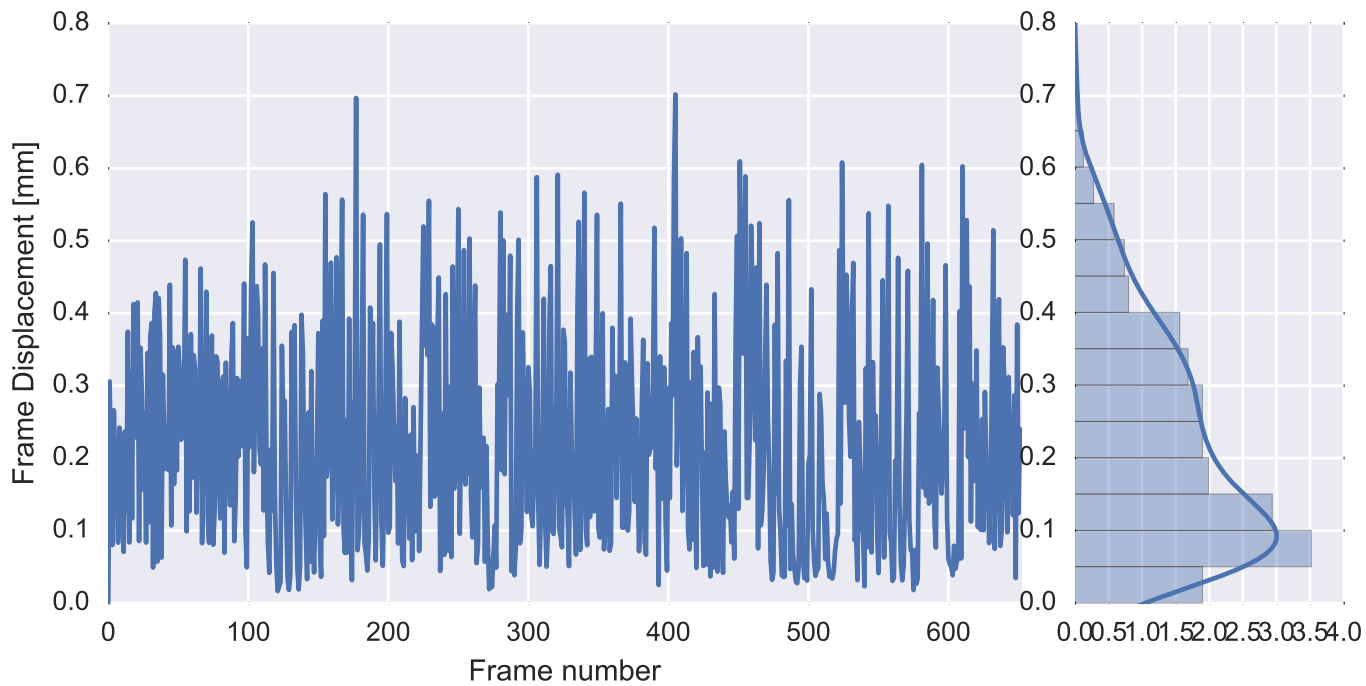

Mean EPI

Brain mask

tSNR

motion

fieldmap correction

coregistration