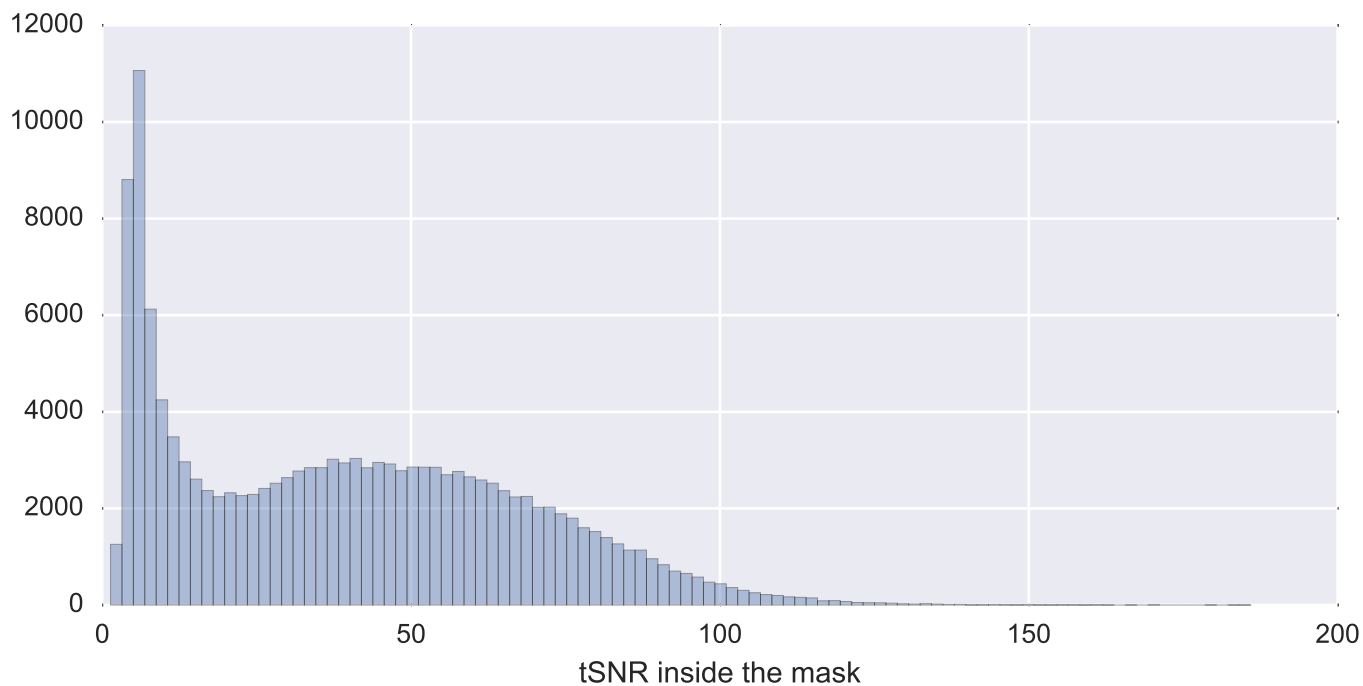

Mean EPI

Brain mask

tSNR

motion

fieldmap correction

coregistration