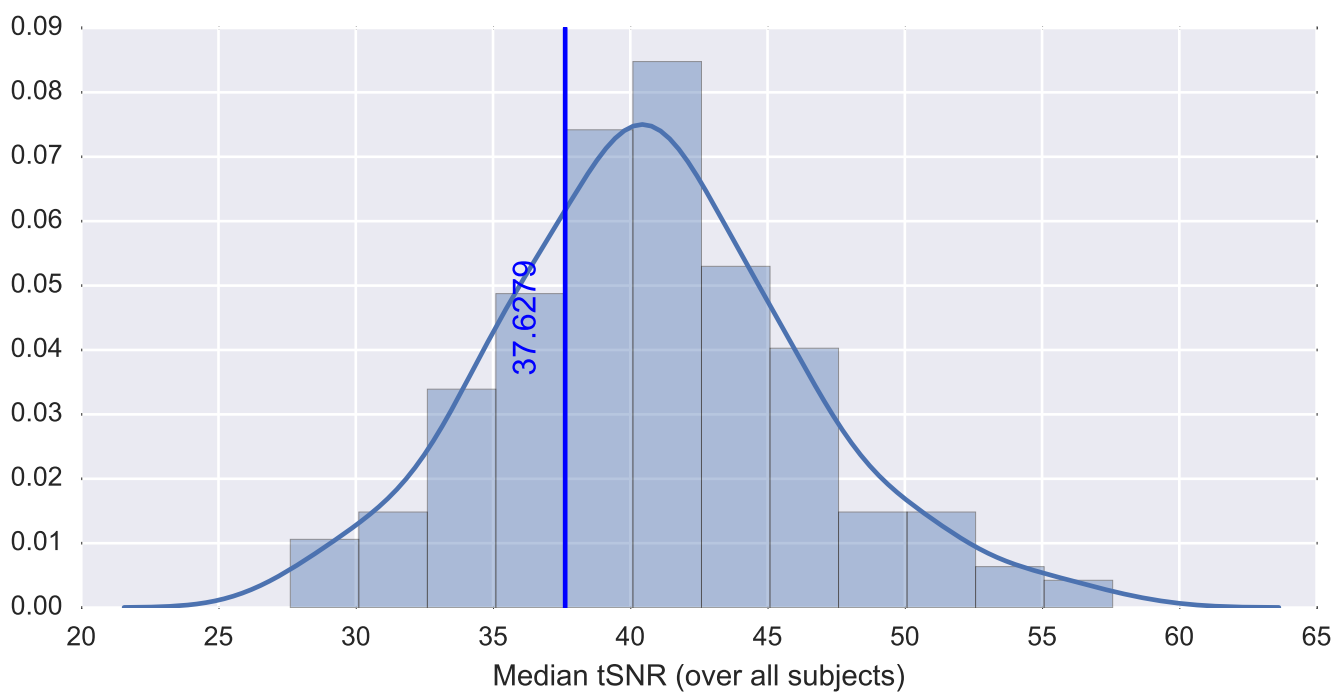

Mean EPI

Brain mask

tSNR

motion

fieldmap correction

coregistration