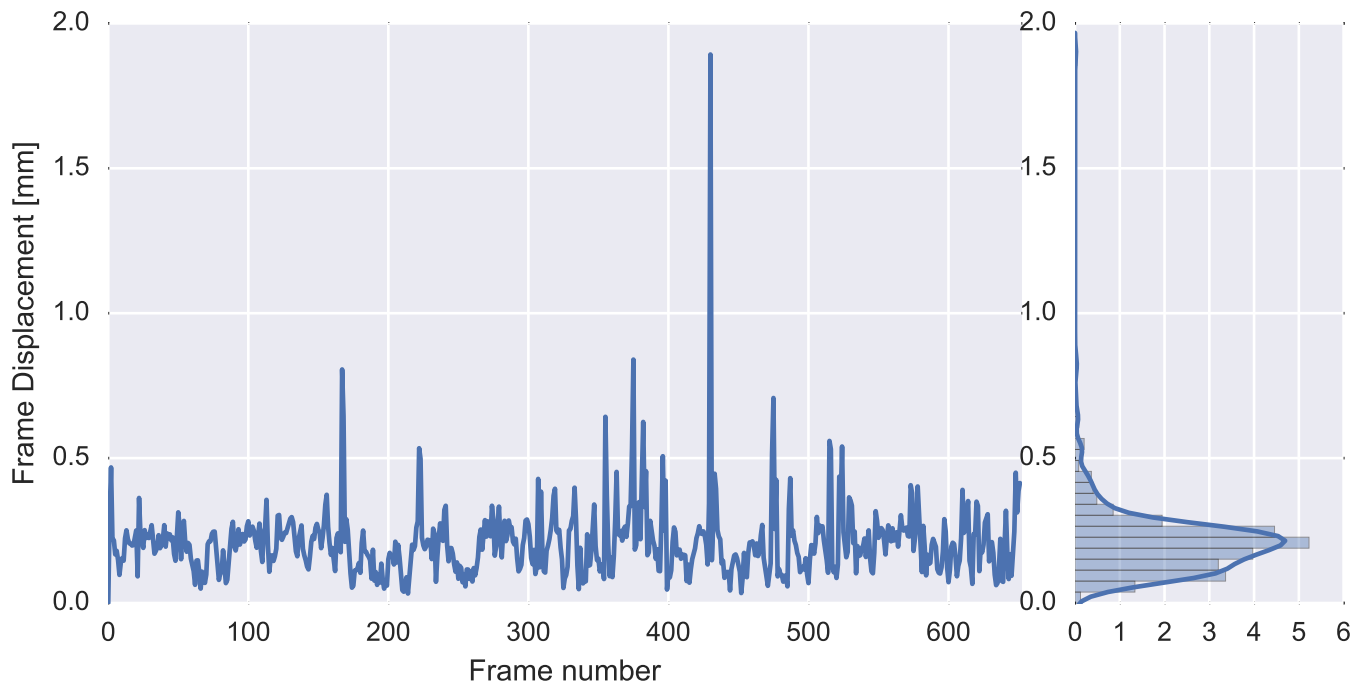

Mean EPI

Brain mask

tSNR

motion

fieldmap correction

coregistration