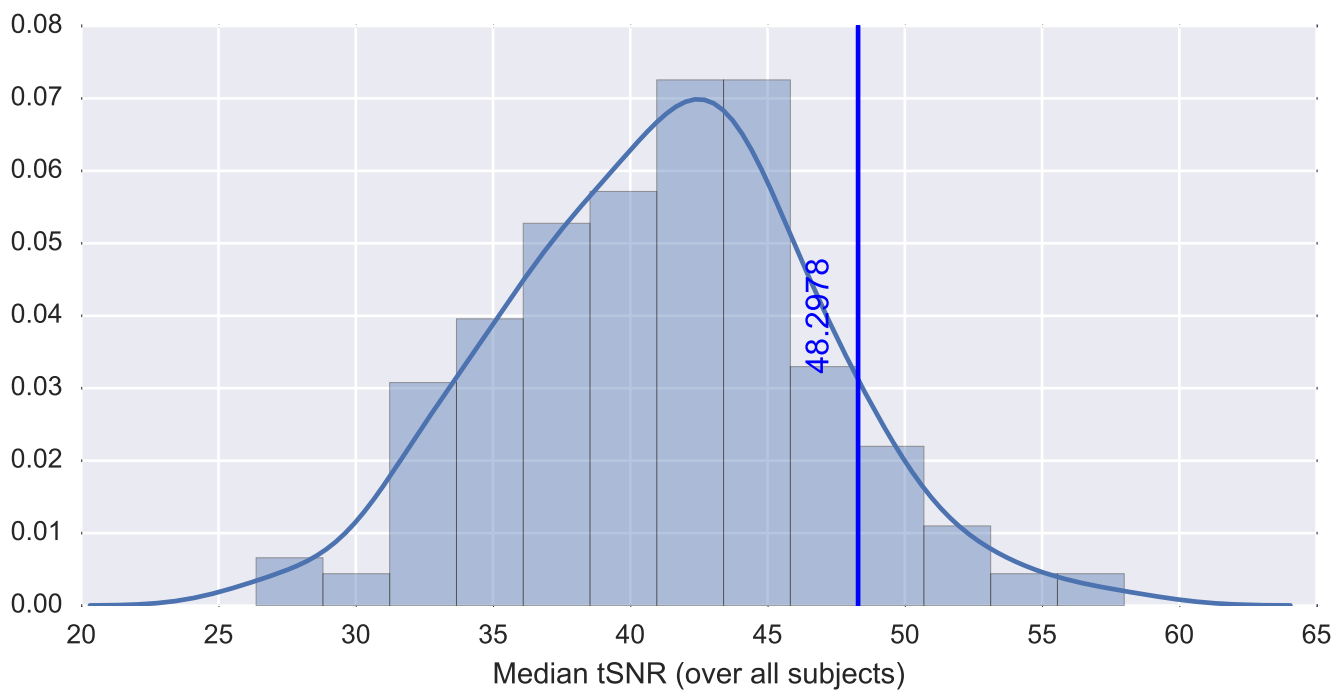

Mean EPI

Brain mask

tSNR

motion

fieldmap correction

coregistration