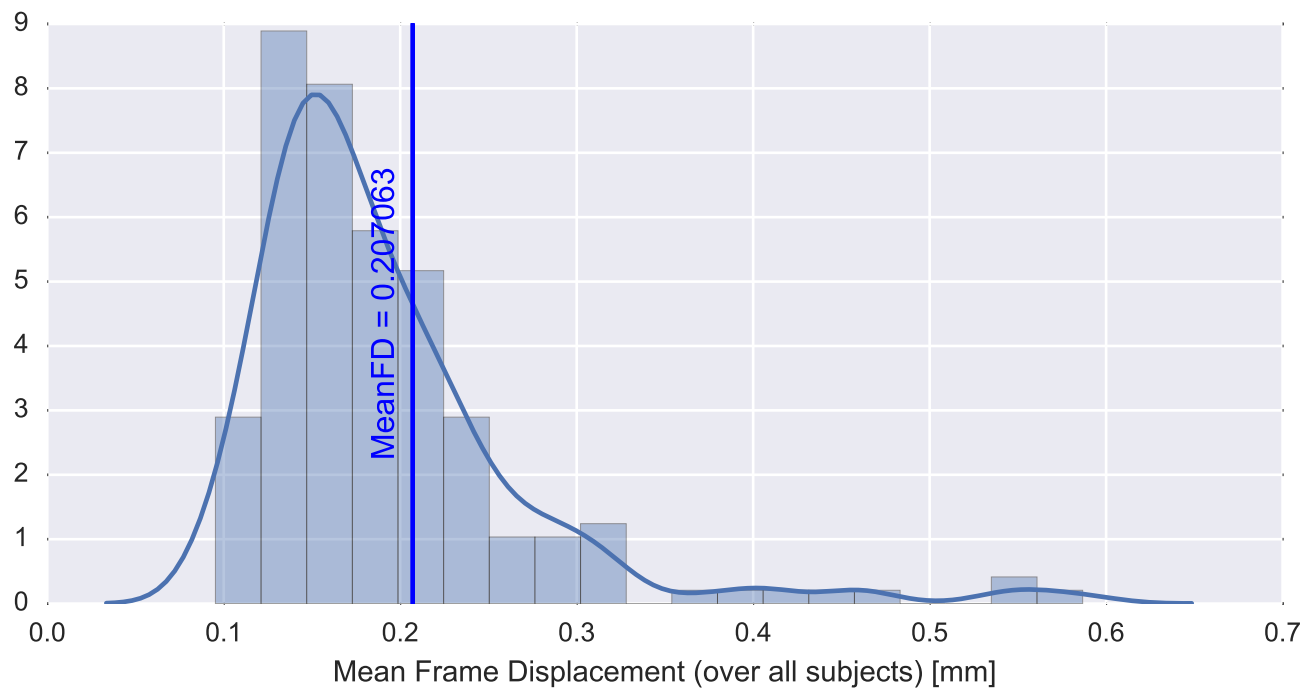

Mean EPI

Brain mask

tSNR

motion

fieldmap correction

coregistration