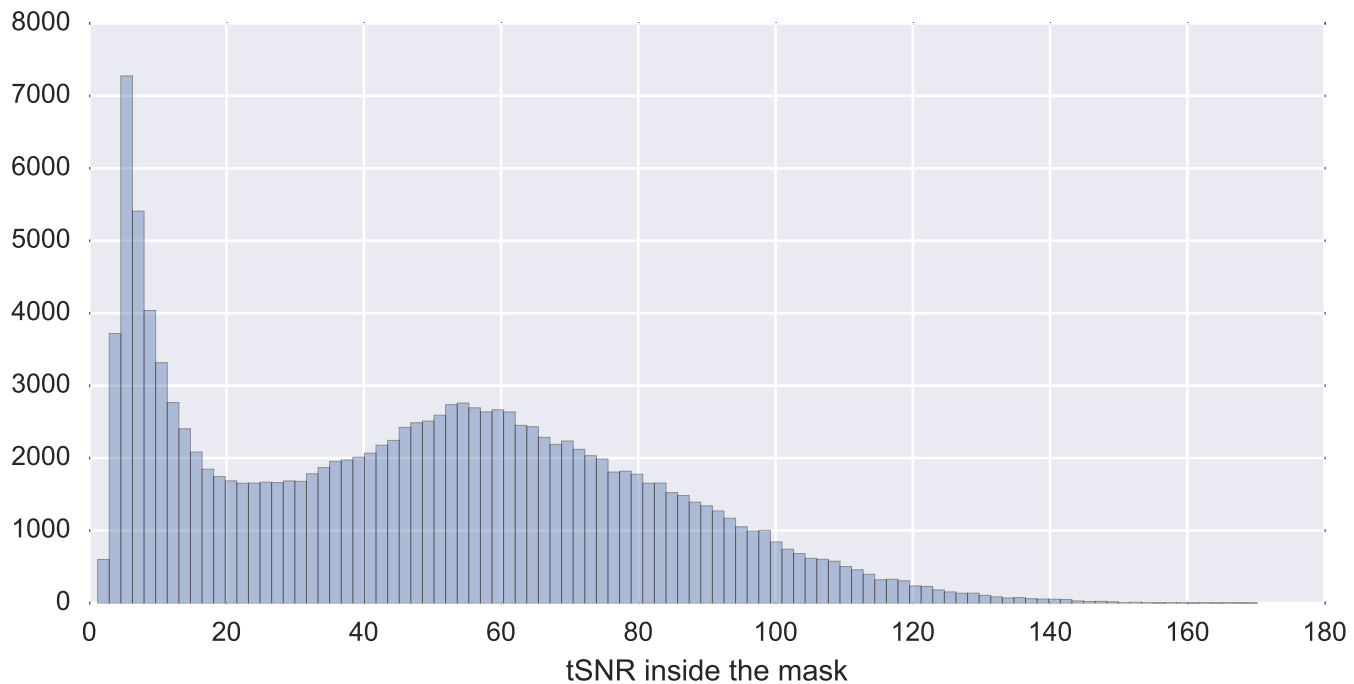

Mean EPI

Brain mask

tSNR

motion

fieldmap correction

coregistration