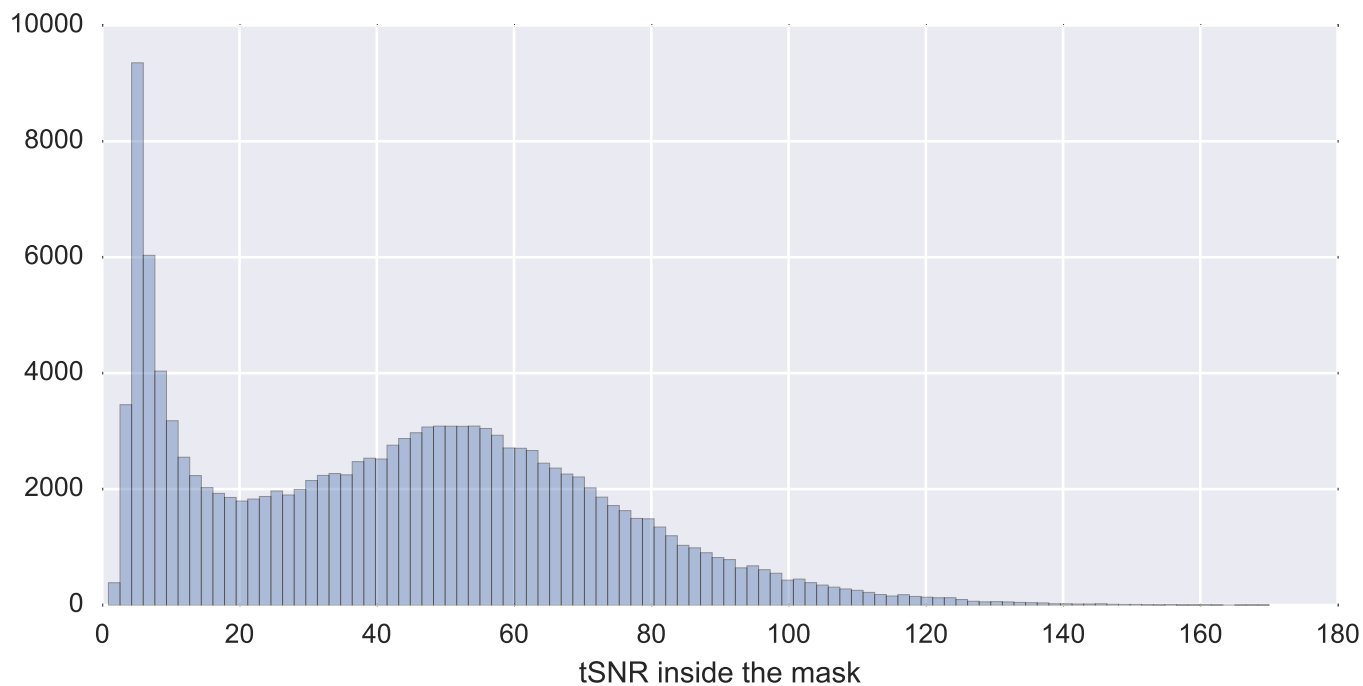

Mean EPI

Brain mask

tSNR

motion

fieldmap correction

coregistration