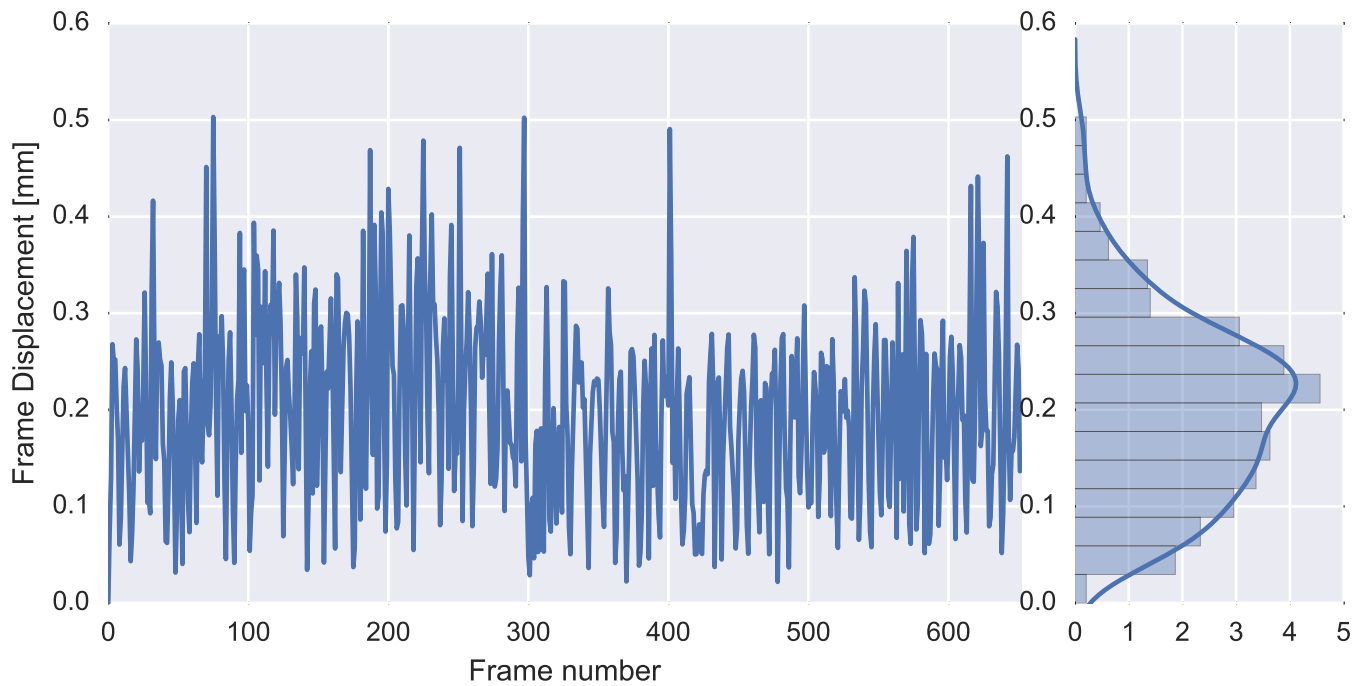

Mean EPI

Brain mask

tSNR

motion

fieldmap correction

coregistration