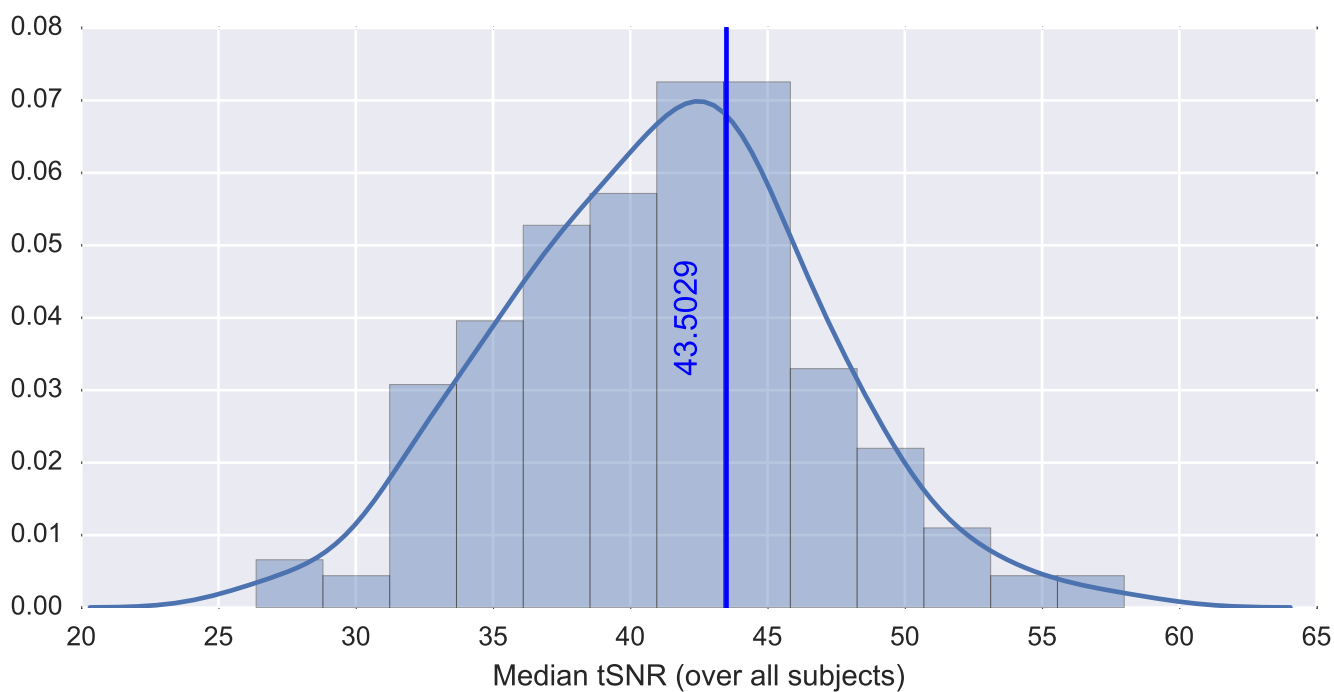

Mean EPI

Brain mask

tSNR

motion

fieldmap correction

coregistration