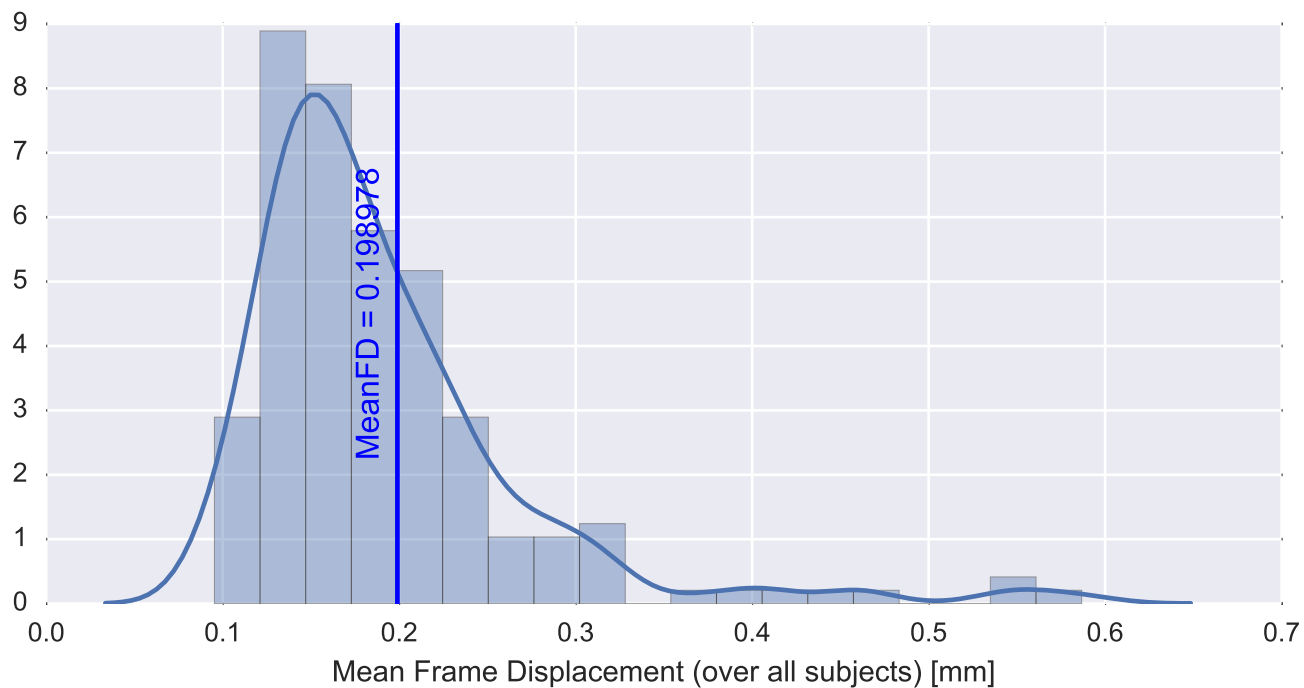

Mean EPI

Brain mask

tSNR

motion

fieldmap correction

coregistration