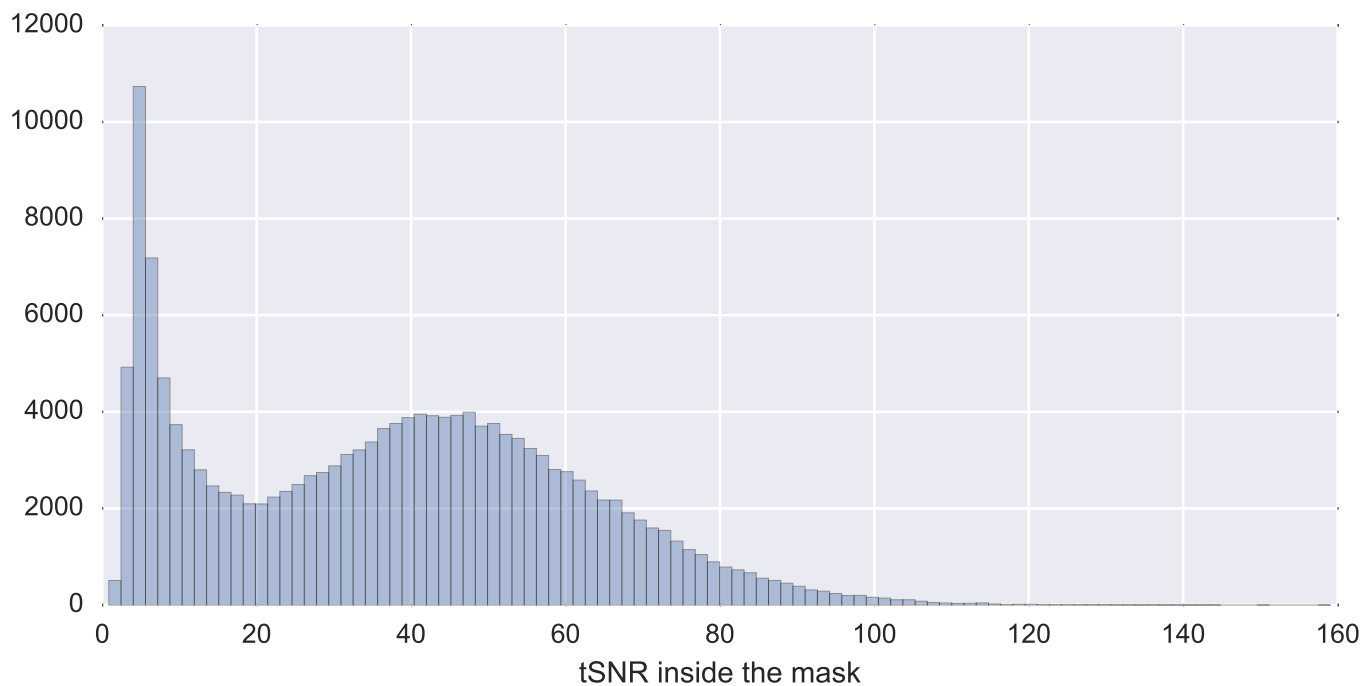

Mean EPI

Brain mask

tSNR

motion

fieldmap correction

coregistration