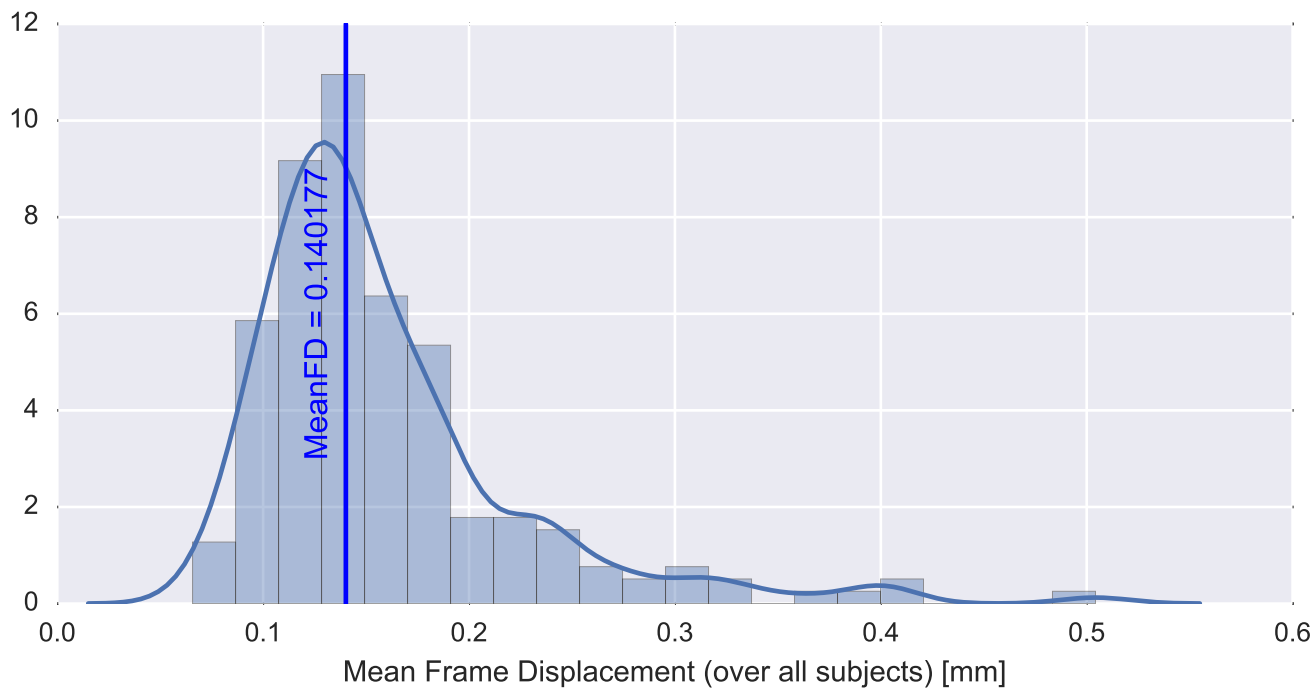

Mean EPI

Brain mask

tSNR

motion

fieldmap correction

coregistration