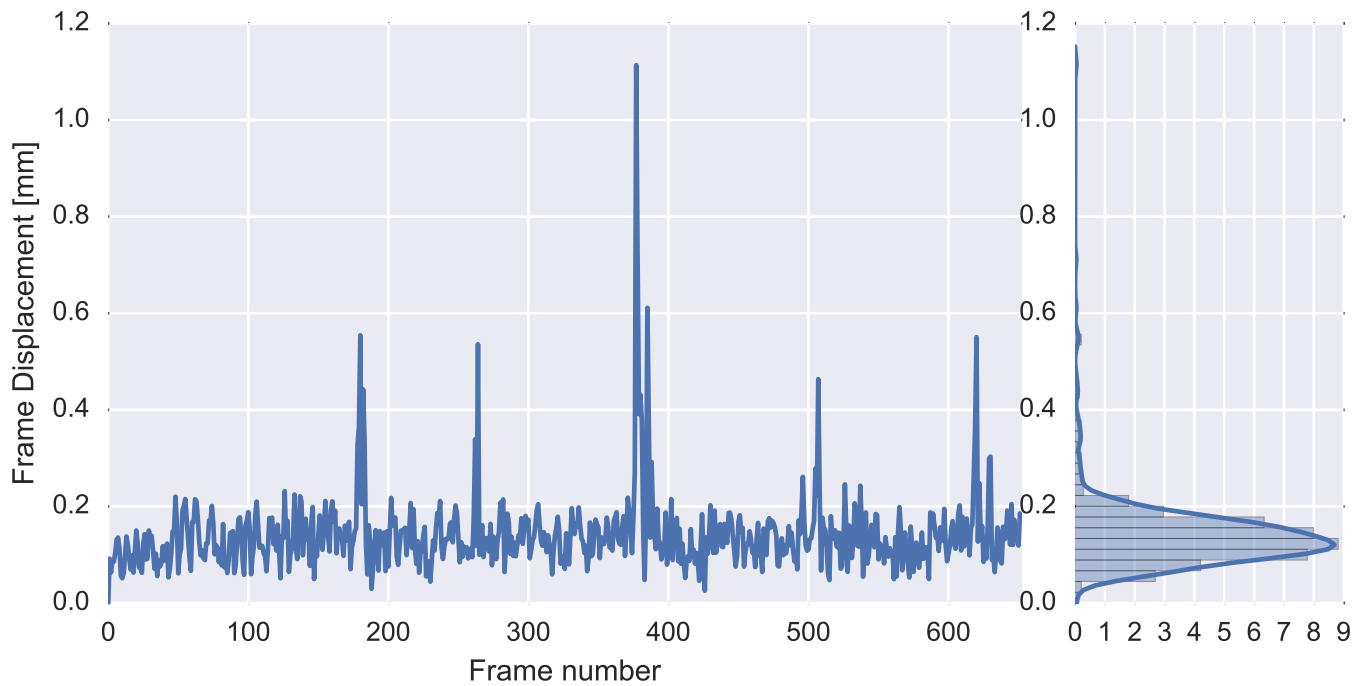

Mean EPI

Brain mask

tSNR

motion

fieldmap correction

coregistration