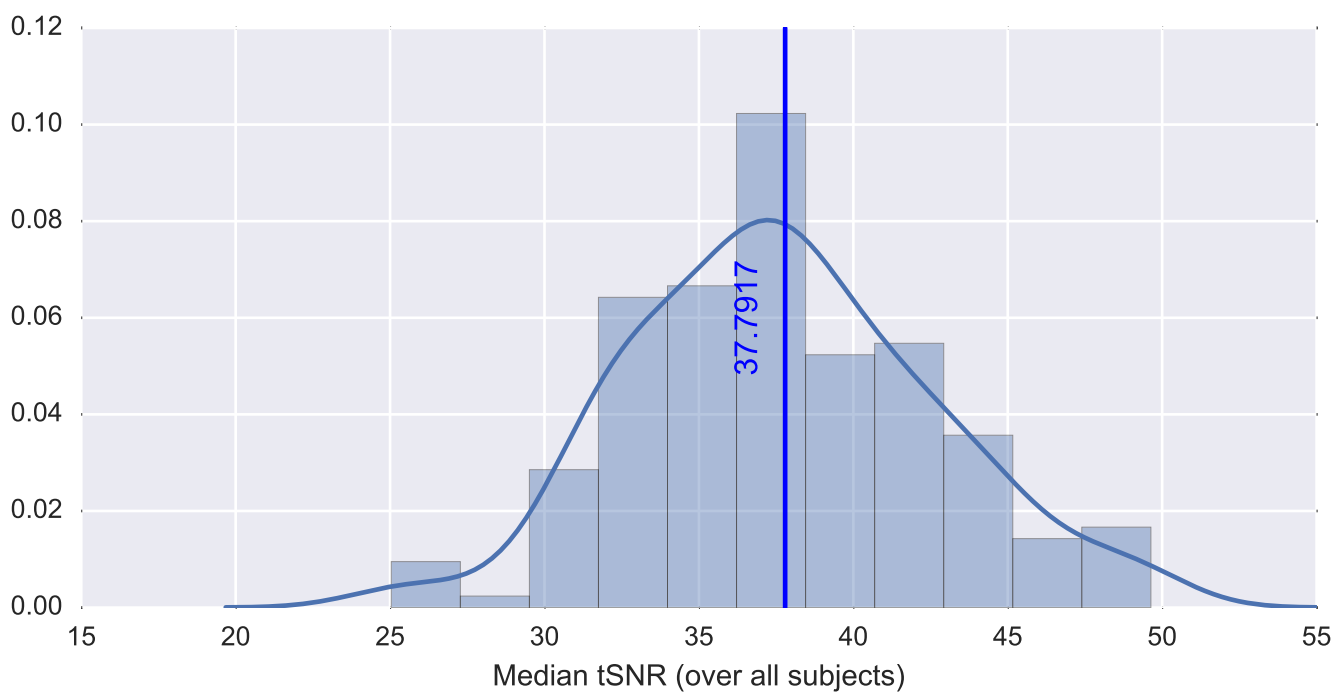

Mean EPI

Brain mask

tSNR

motion

fieldmap correction

coregistration