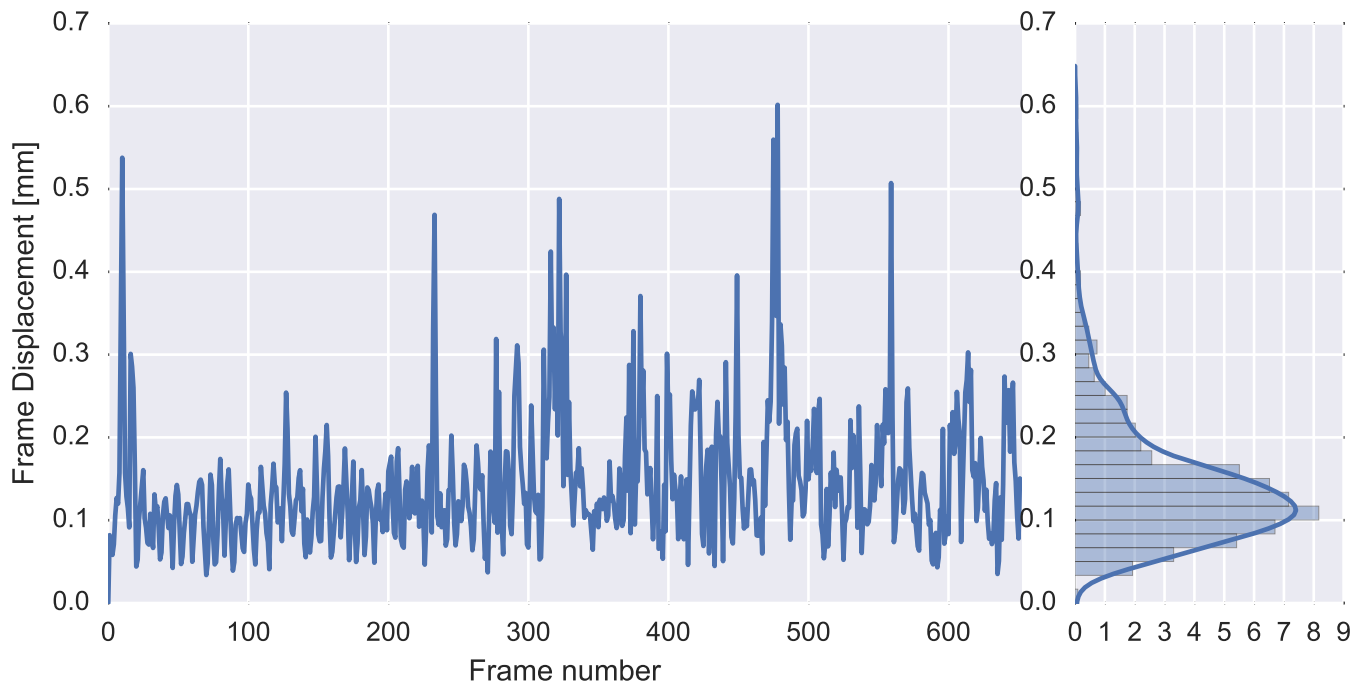

Mean EPI

Brain mask

tSNR

motion

fieldmap correction

coregistration