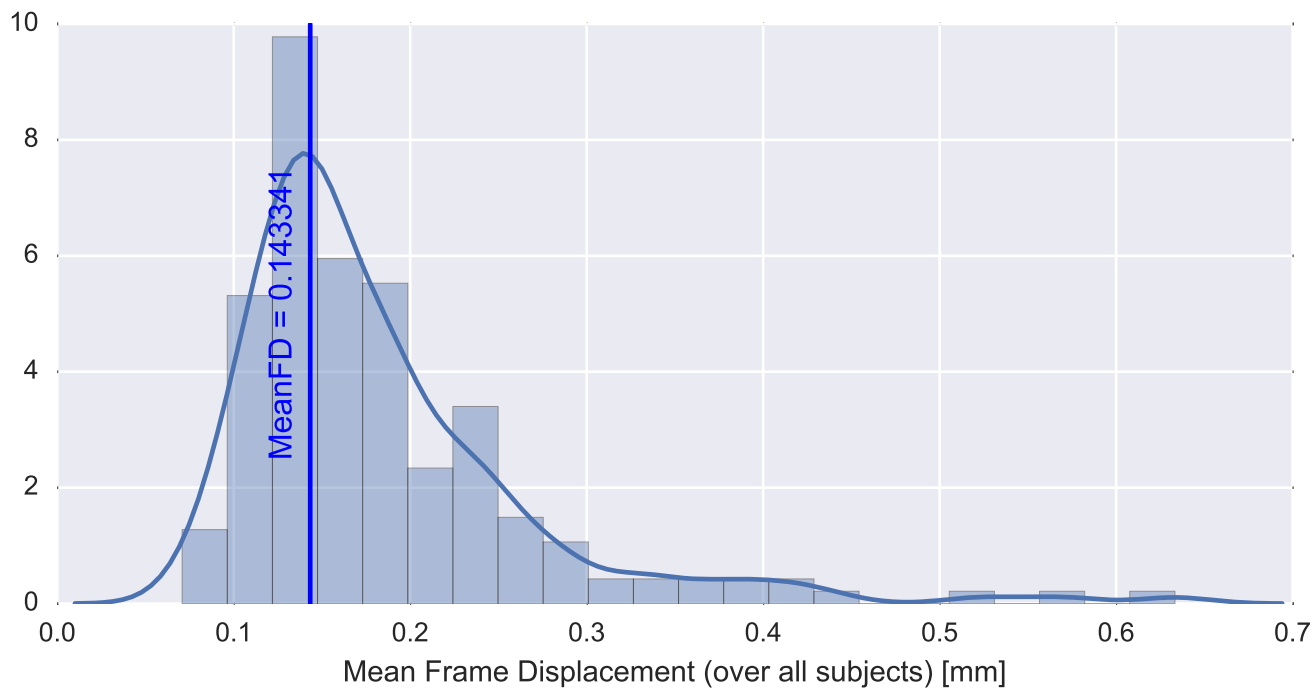

Mean EPI

Brain mask

tSNR

motion

fieldmap correction

coregistration