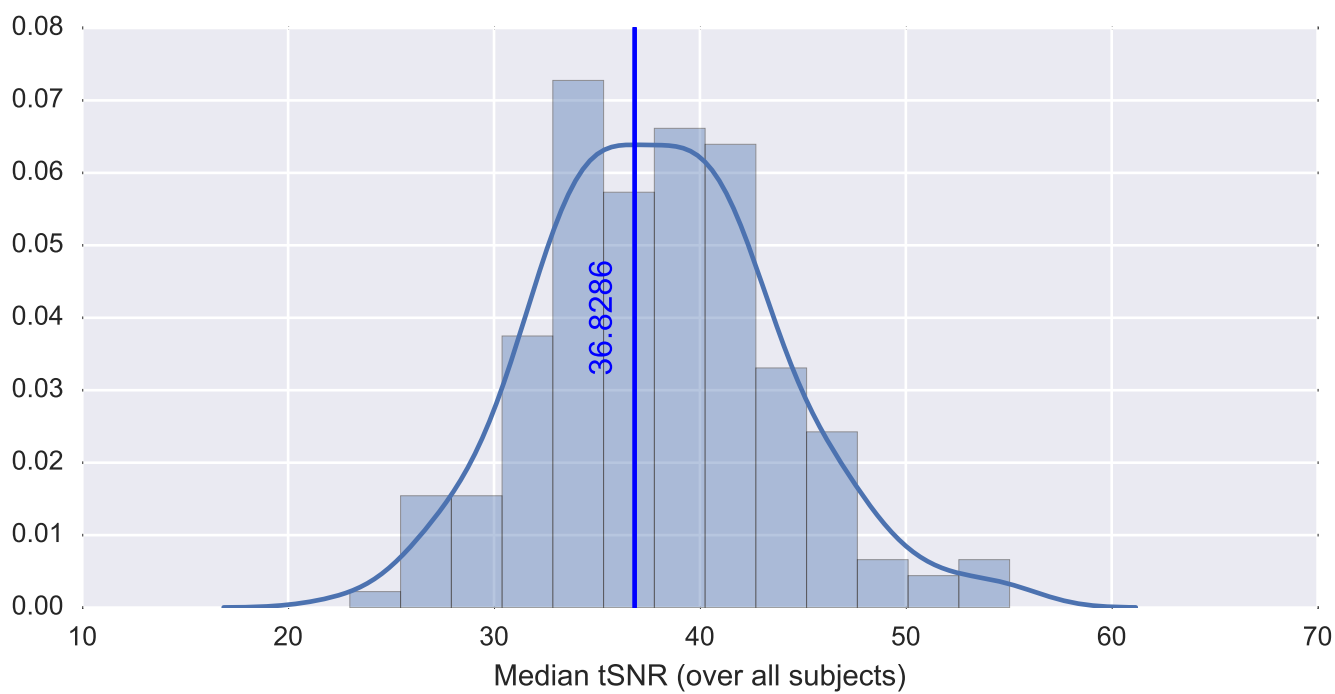

Mean EPI

Brain mask

tSNR

motion

fieldmap correction

coregistration