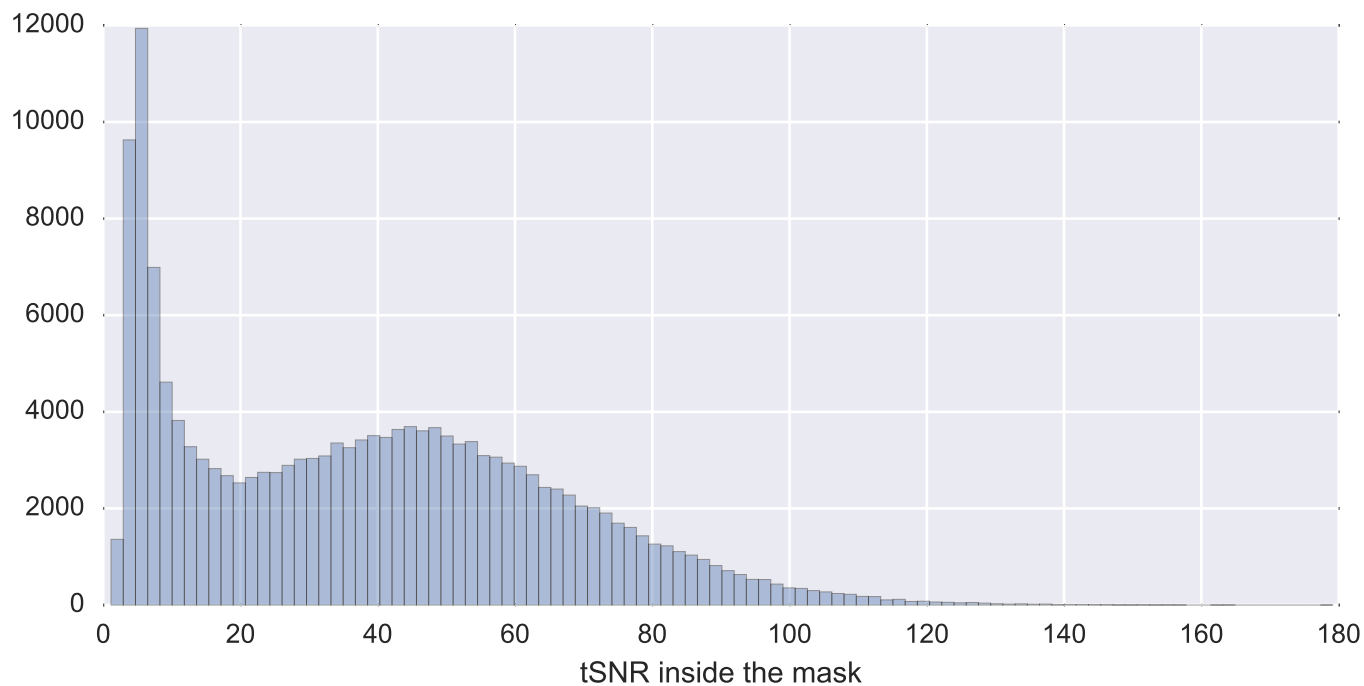

Mean EPI

Brain mask

tSNR

motion

fieldmap correction

coregistration