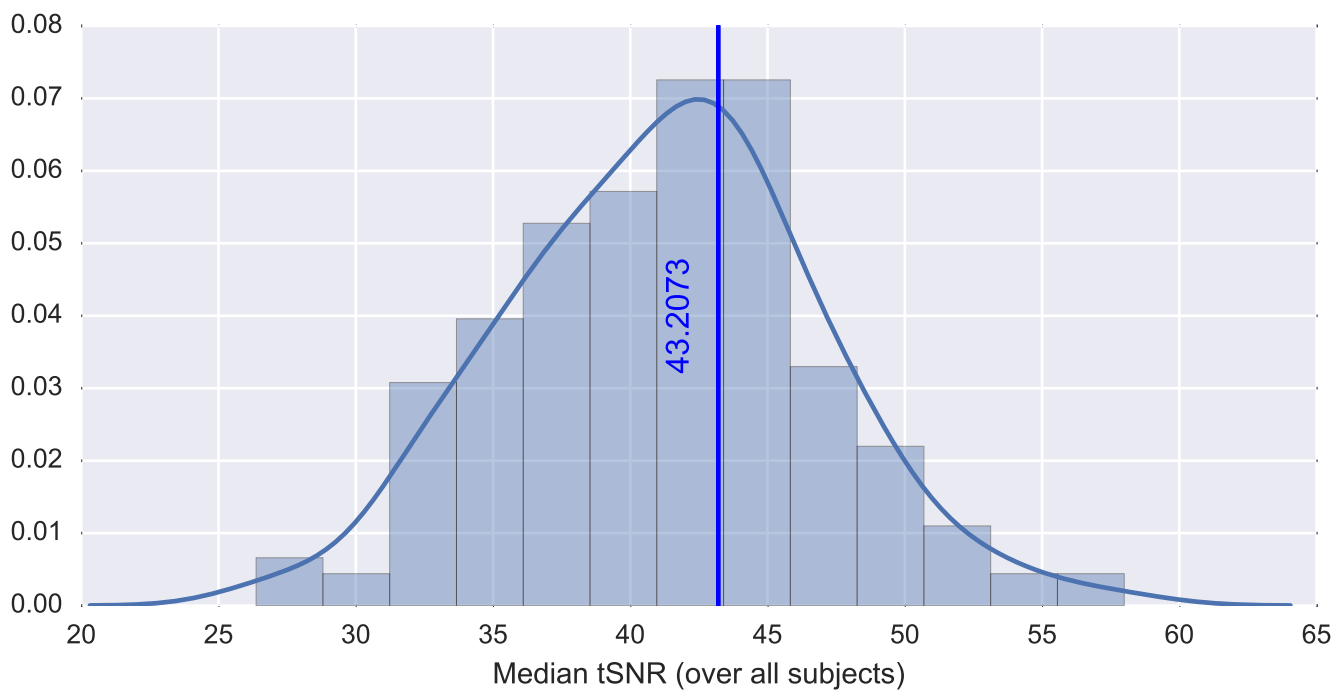

Mean EPI

Brain mask

tSNR

motion

fieldmap correction

coregistration