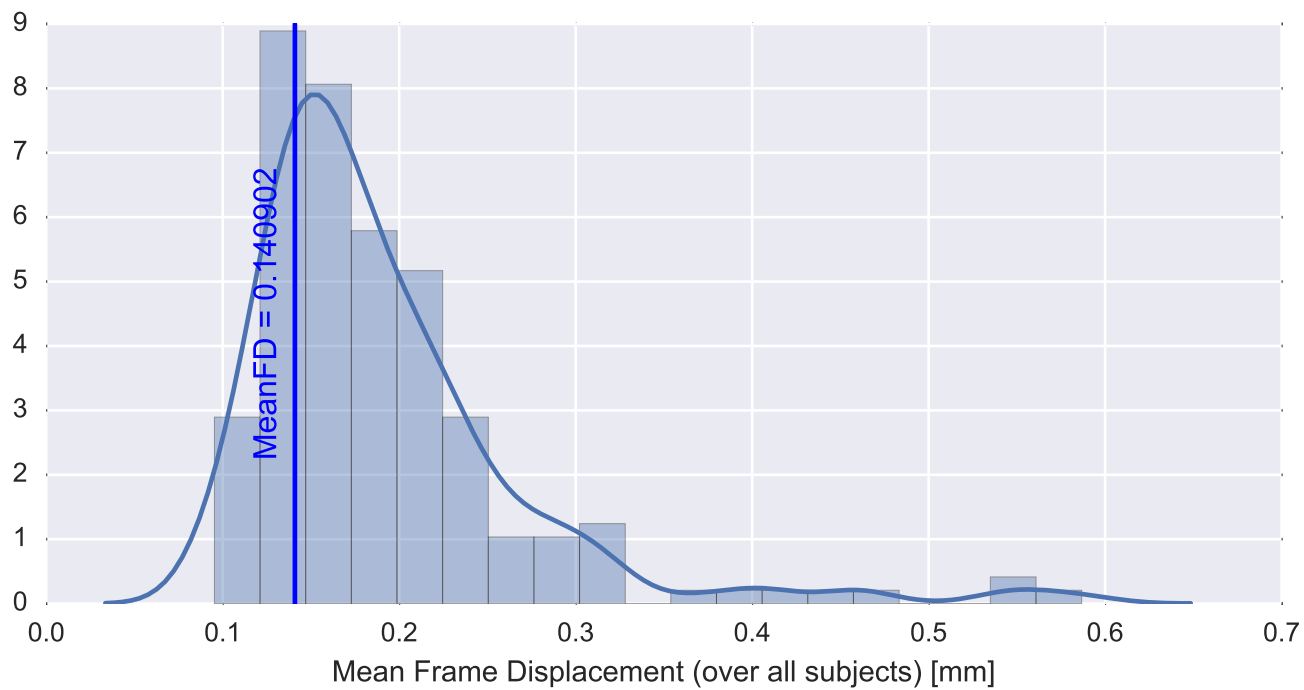

Mean EPI

Brain mask

tSNR

motion

fieldmap correction

coregistration