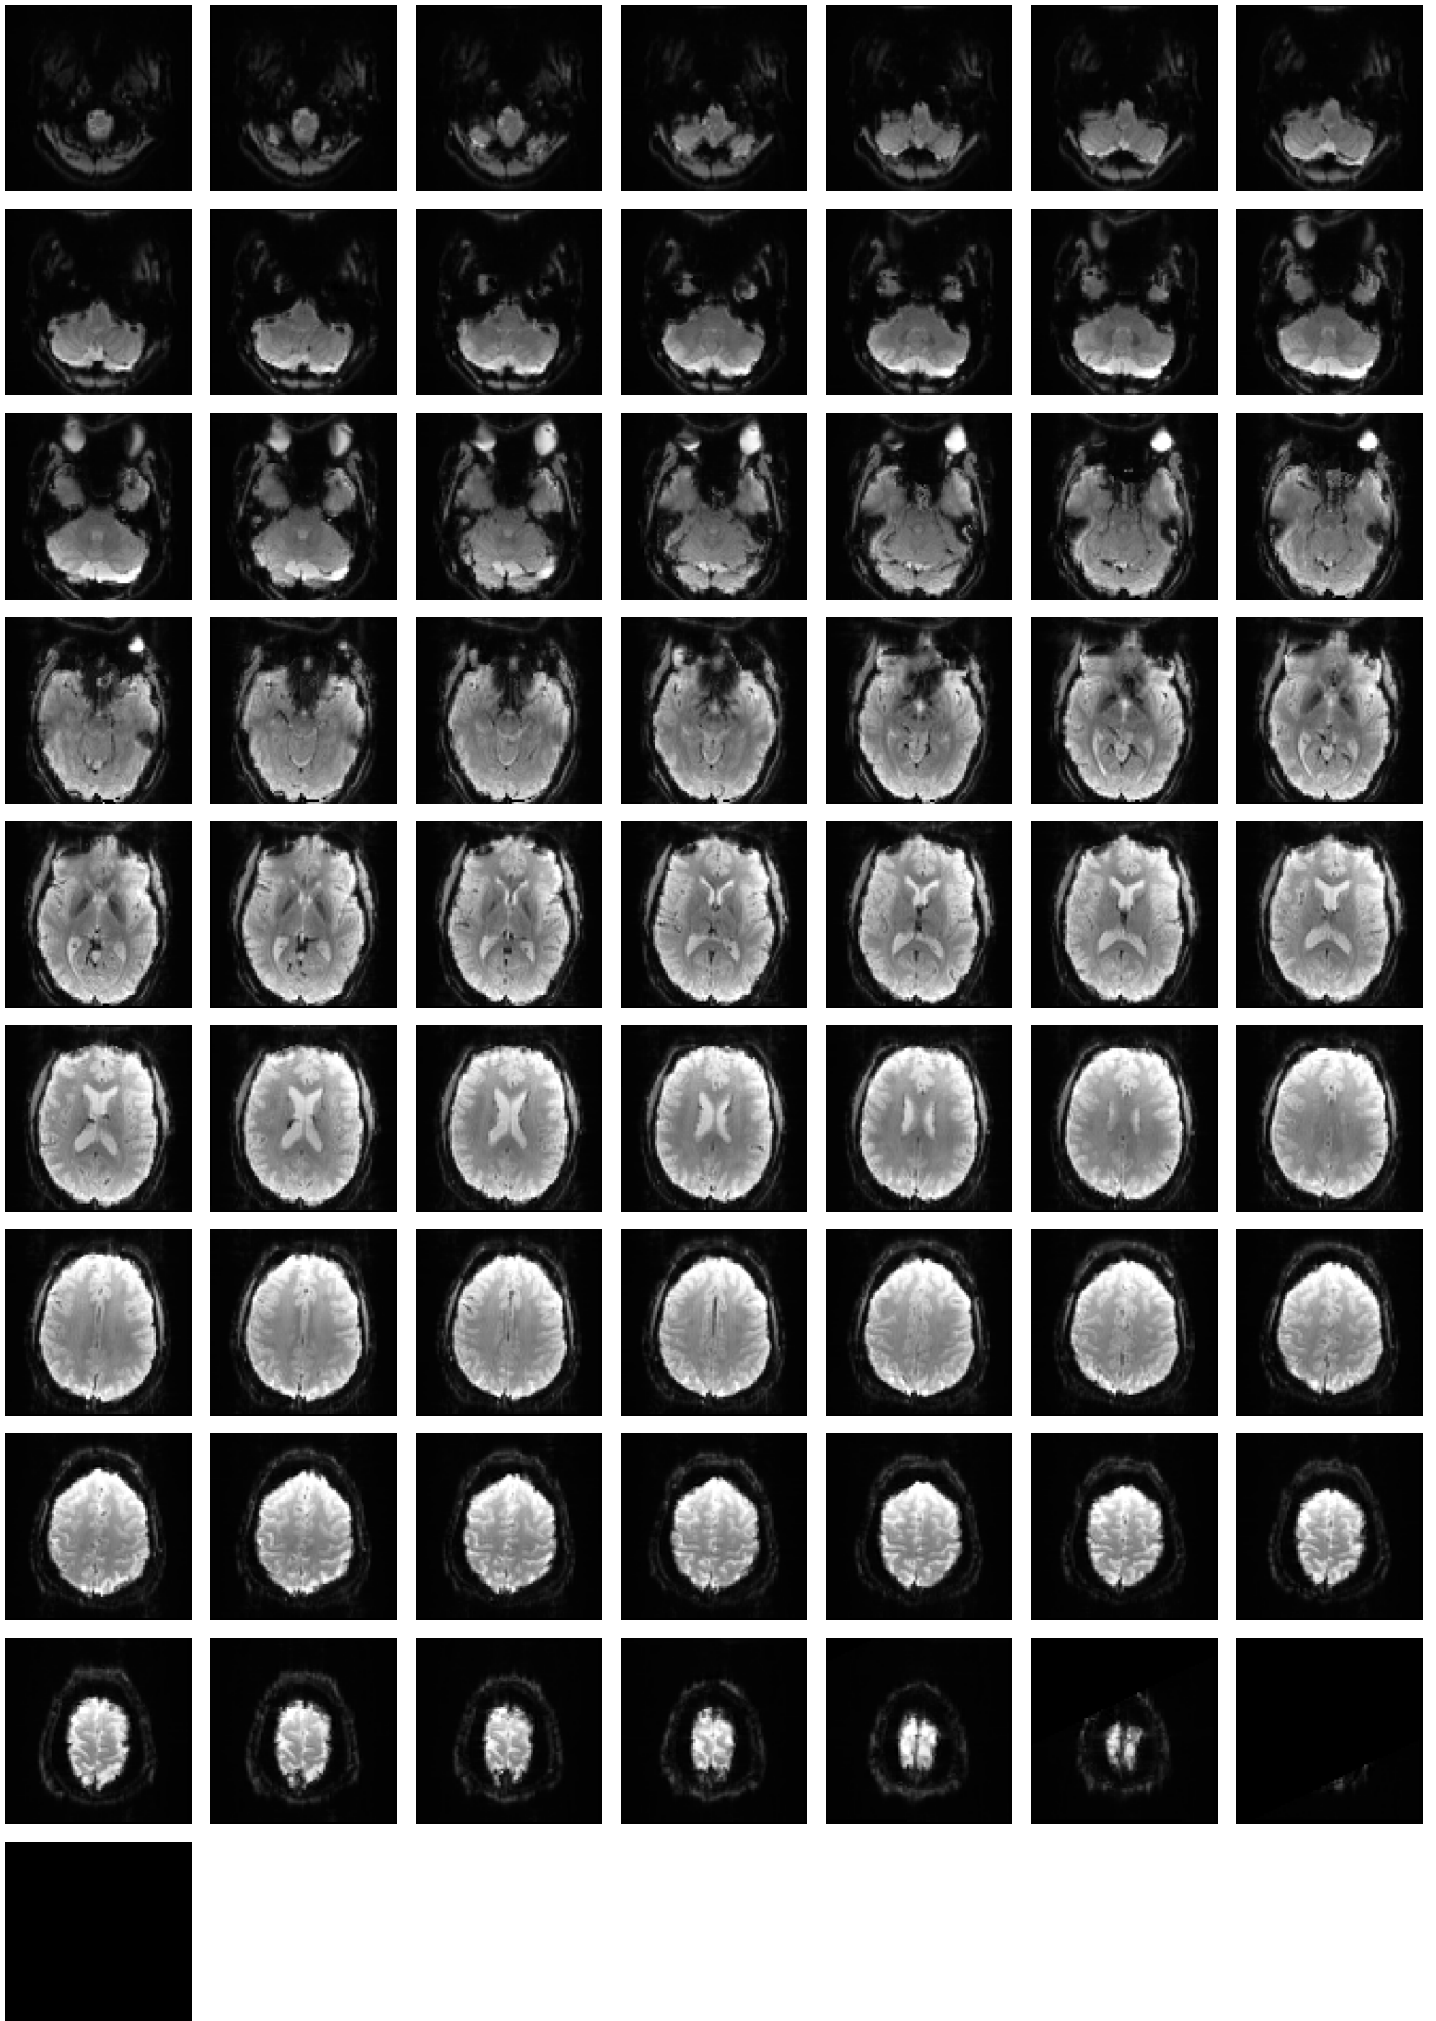

Mean EPI

Brain mask

tSNR

motion

fieldmap correction

coregistration