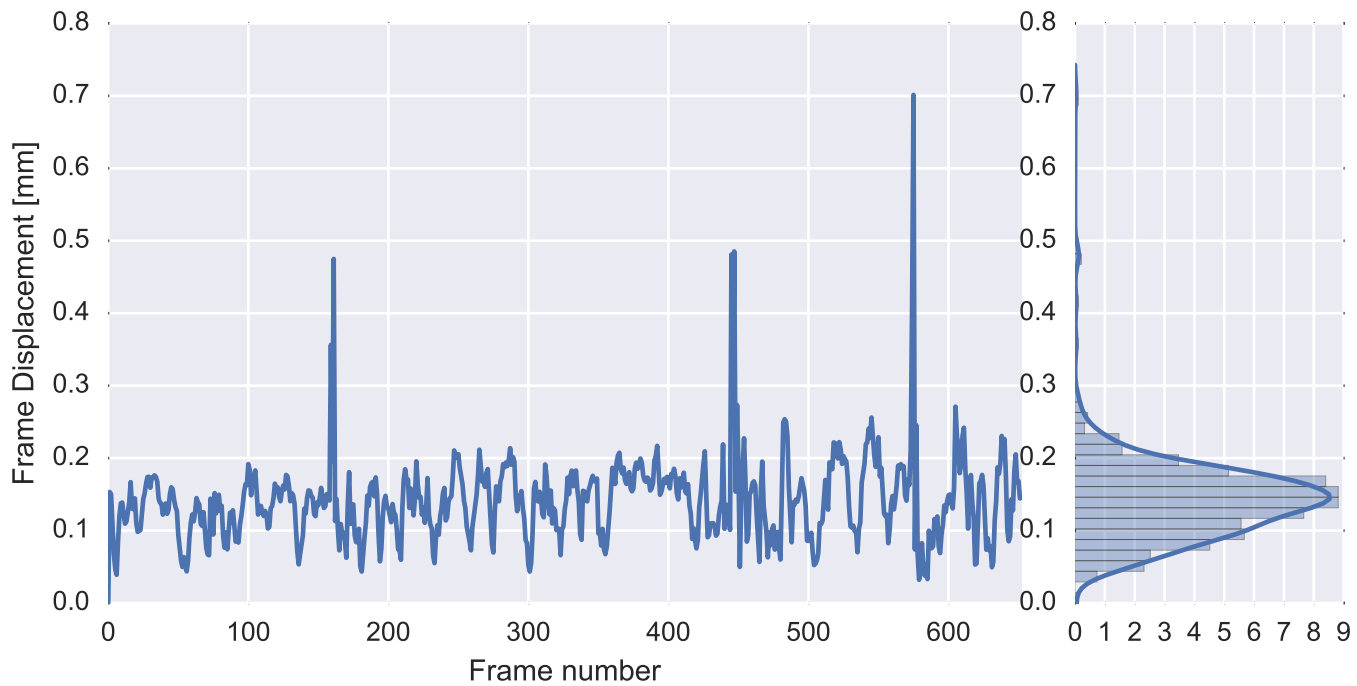

Mean EPI

Brain mask

tSNR

motion

fieldmap correction

coregistration