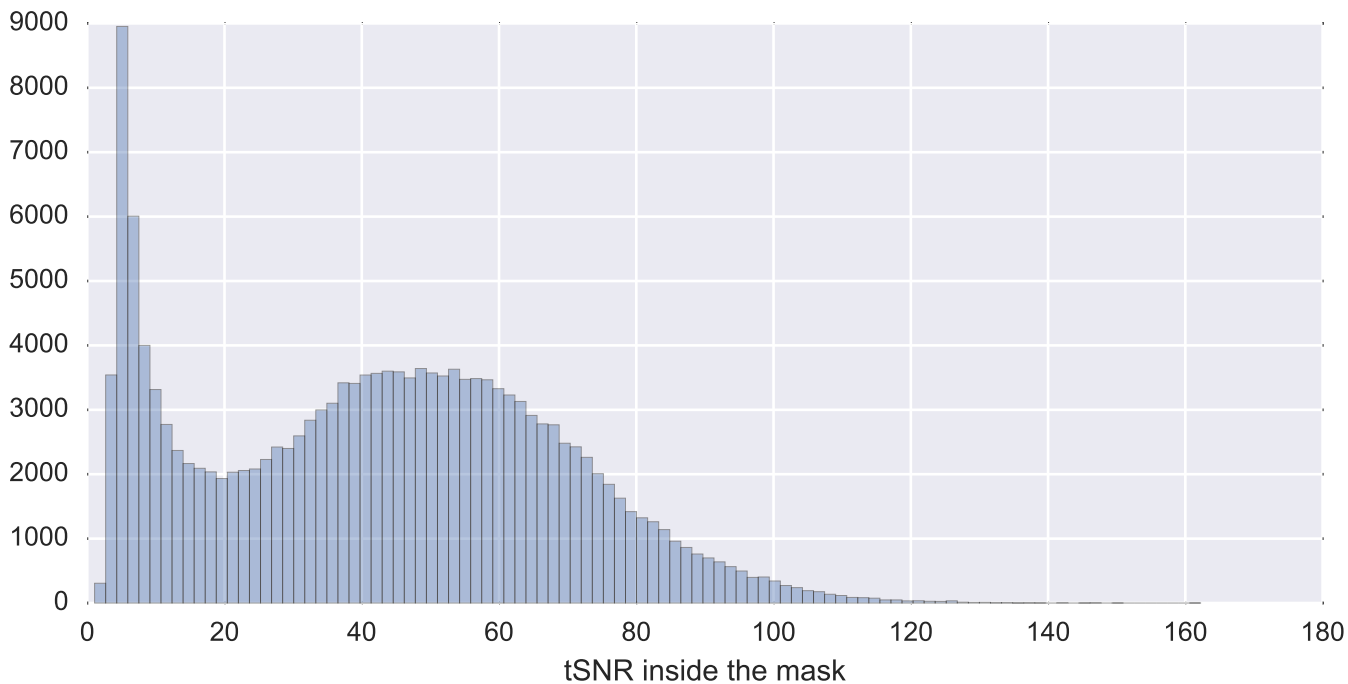

Mean EPI

Brain mask

tSNR

motion

fieldmap correction

coregistration