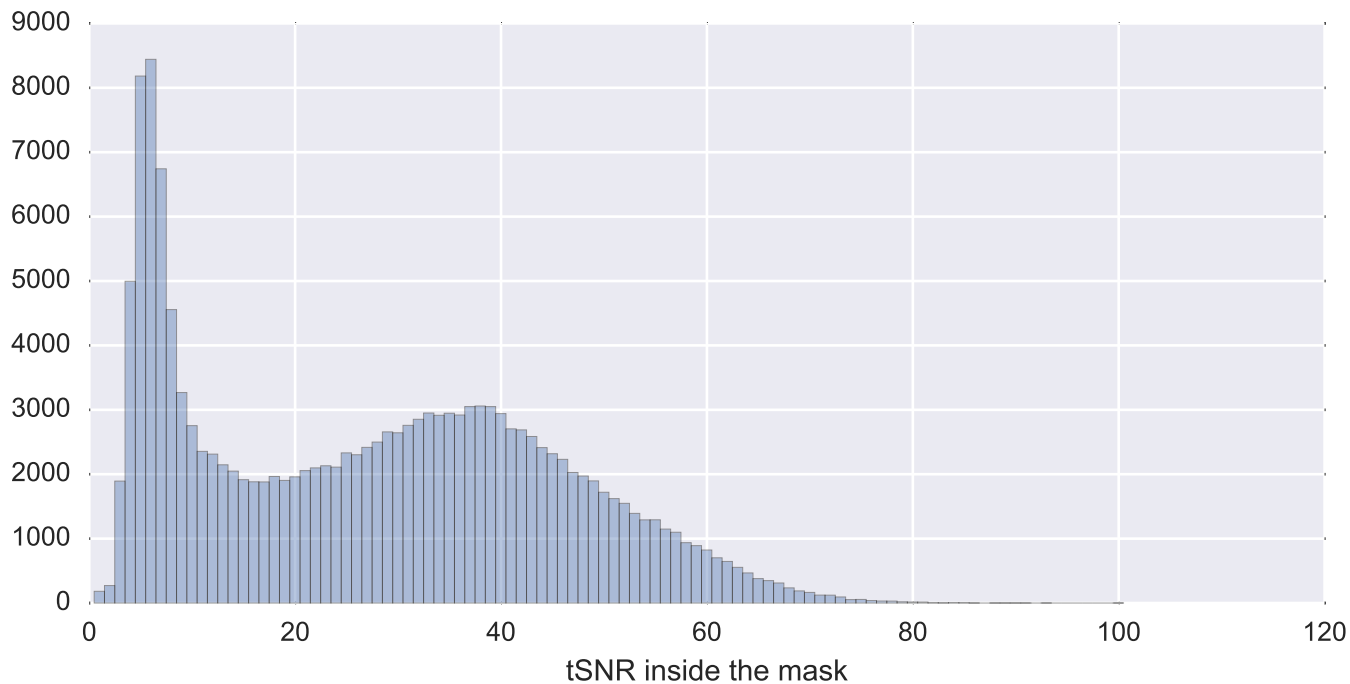

Mean EPI

Brain mask

tSNR

motion

fieldmap correction

coregistration