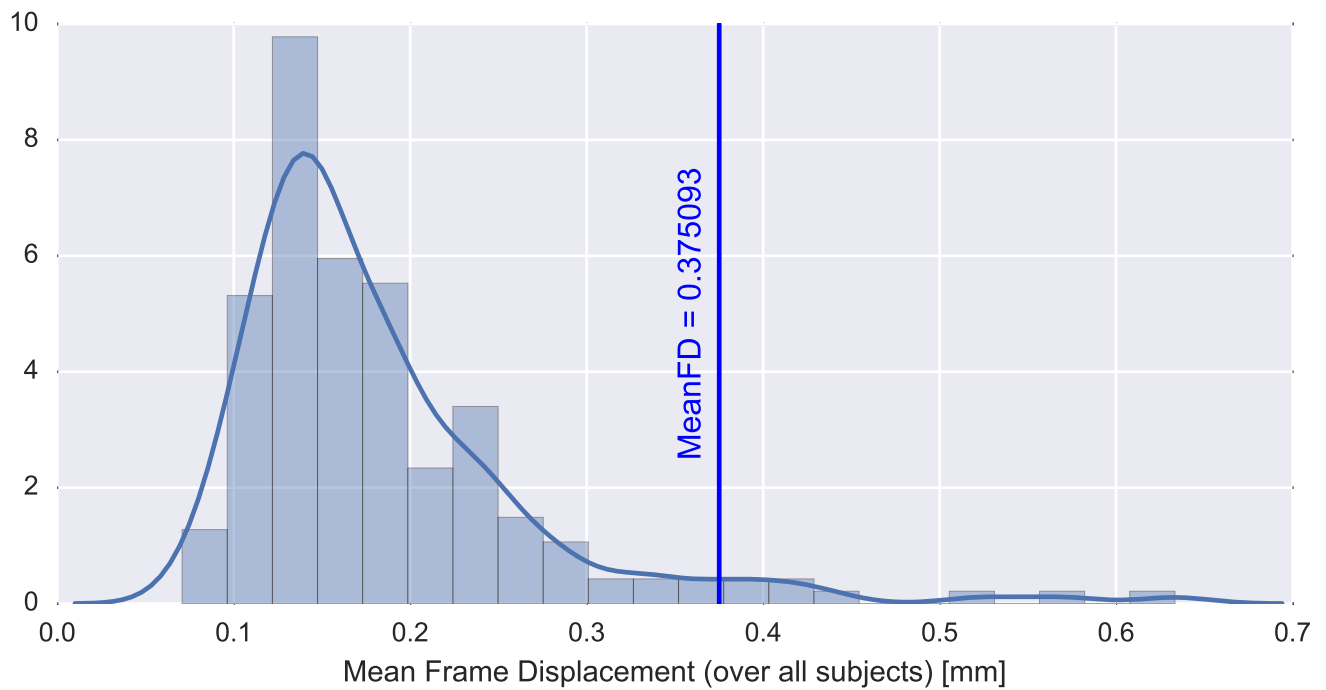

Mean EPI

Brain mask

tSNR

motion

fieldmap correction

coregistration