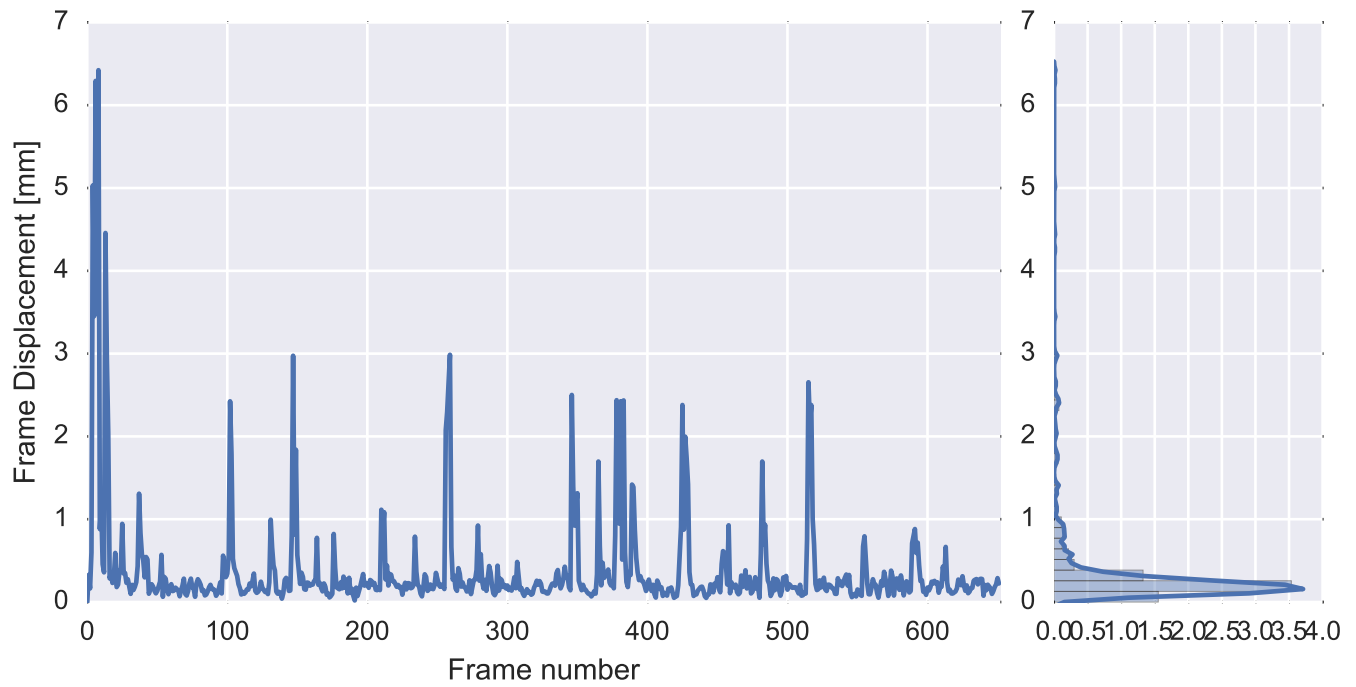

Mean EPI

Brain mask

tSNR

motion

fieldmap correction

coregistration