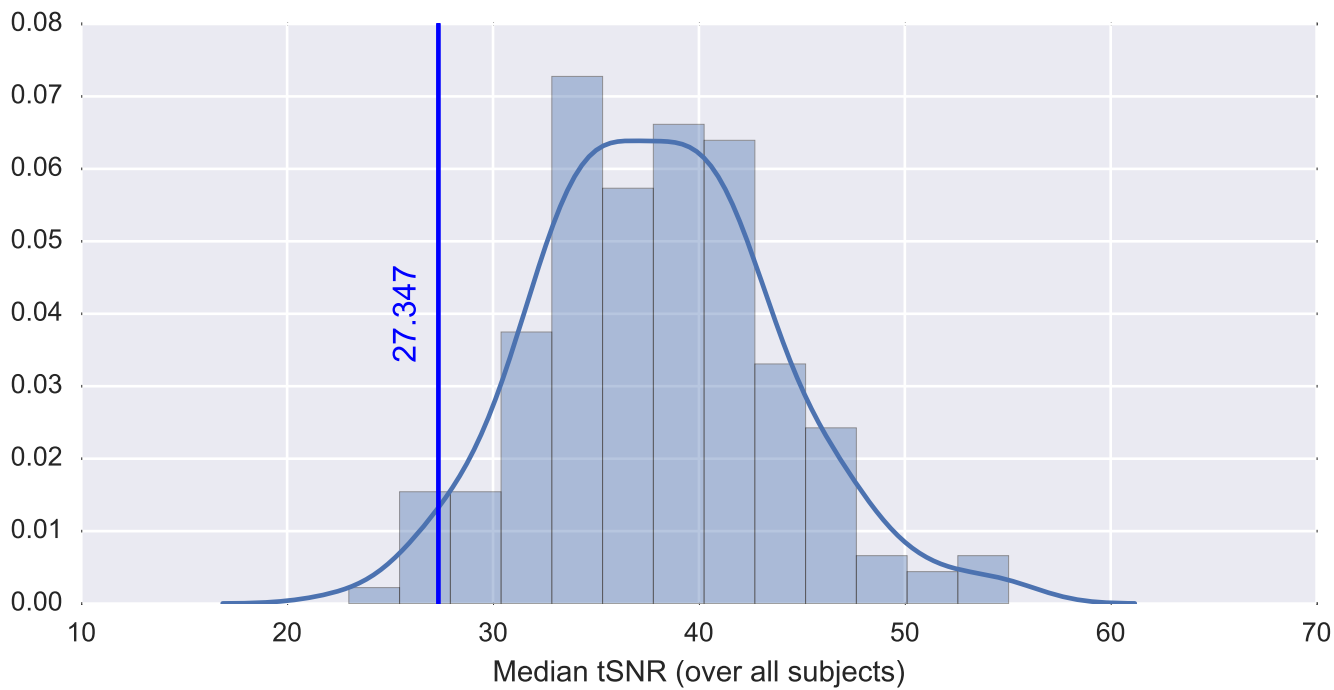

Mean EPI

Brain mask

tSNR

motion

fieldmap correction

coregistration