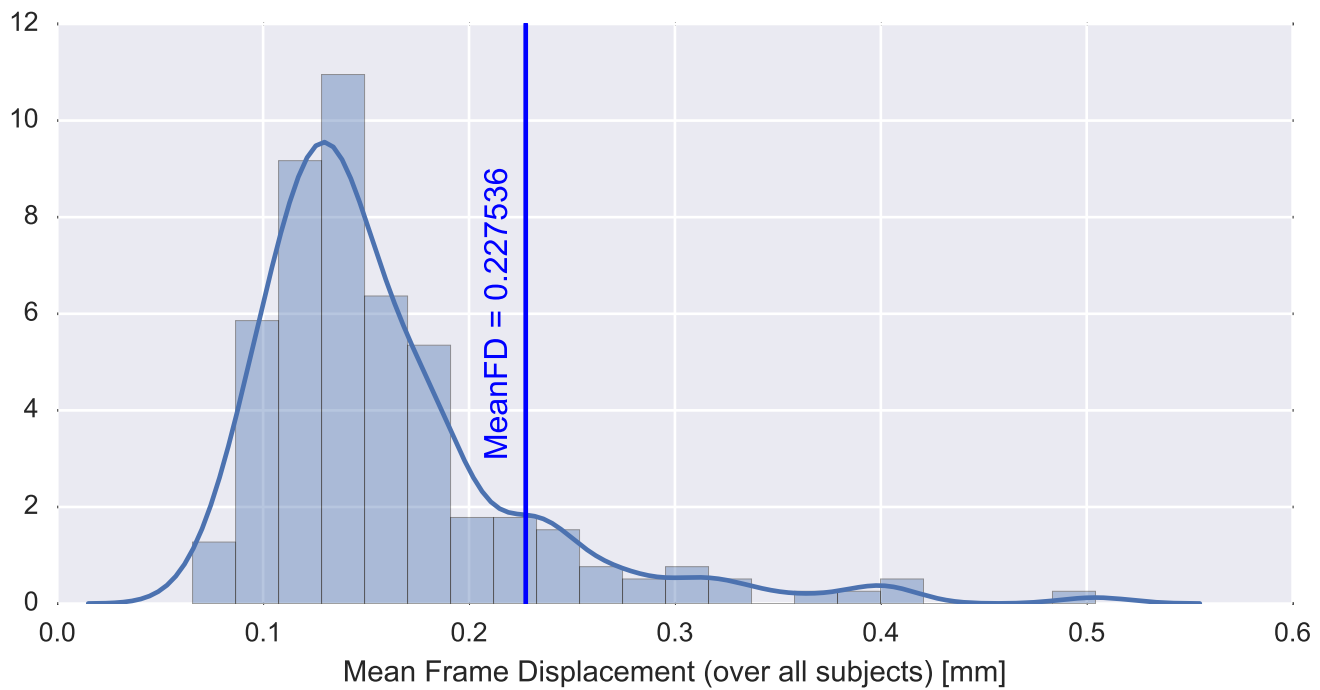

Mean EPI

Brain mask

tSNR

motion

fieldmap correction

coregistration