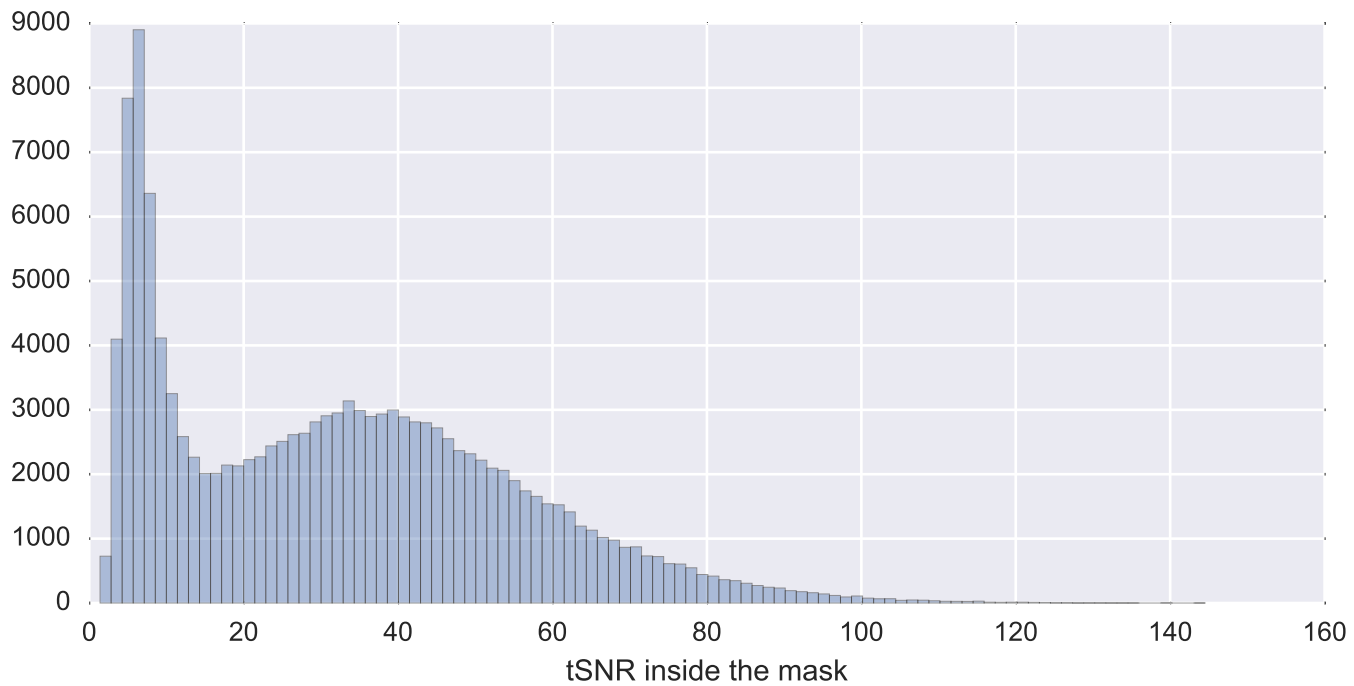

Mean EPI

Brain mask

tSNR

motion

fieldmap correction

coregistration