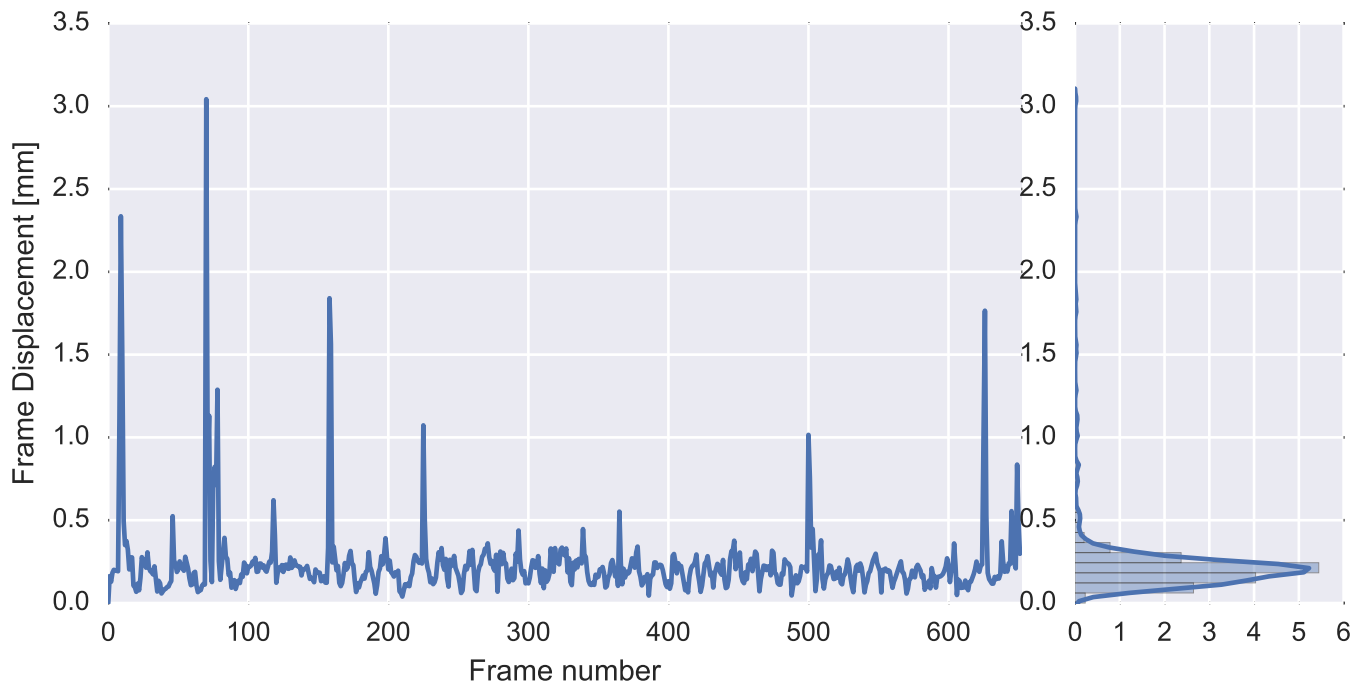

Mean EPI

Brain mask

tSNR

motion

fieldmap correction

coregistration