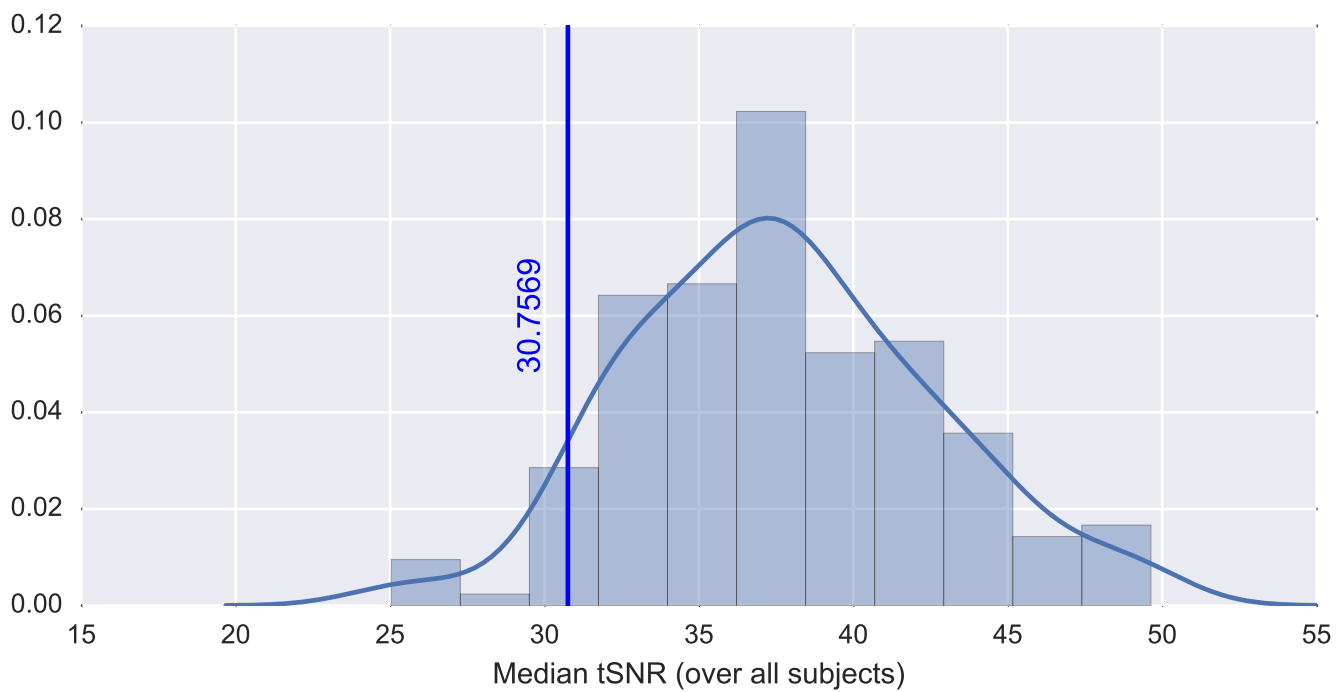

Mean EPI

Brain mask

tSNR

motion

fieldmap correction

coregistration