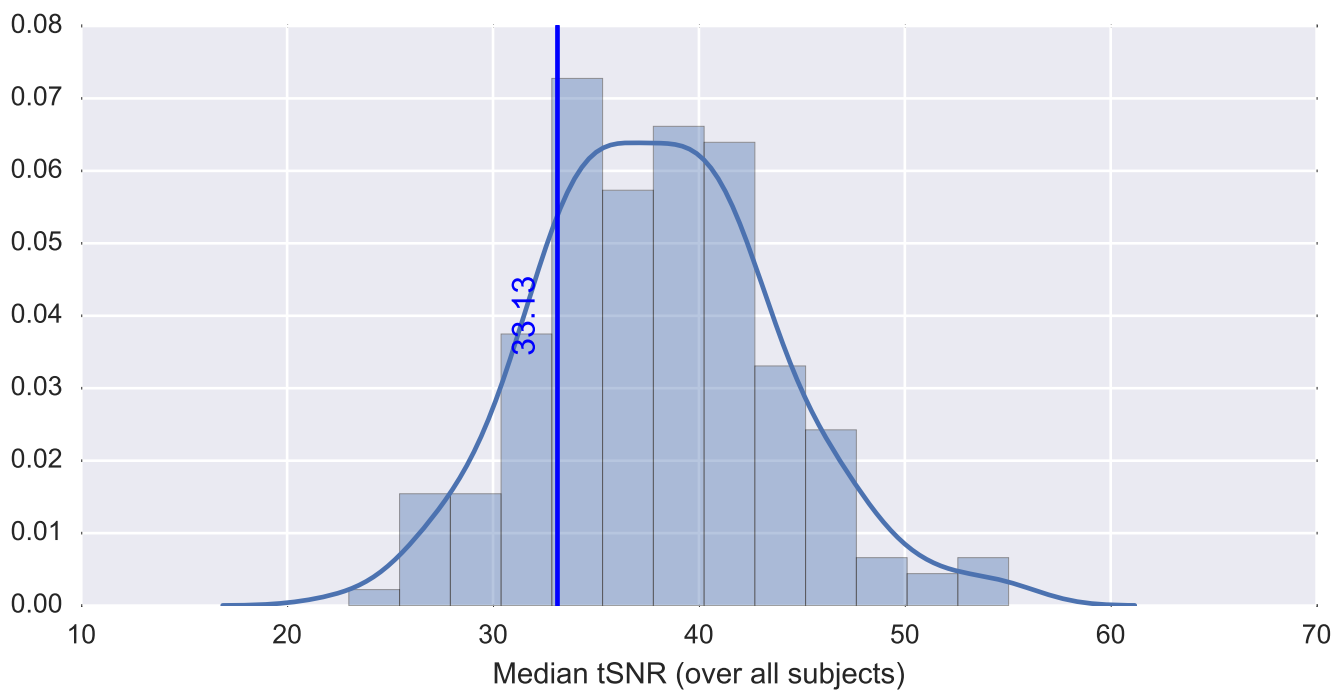

Mean EPI

Brain mask

tSNR

motion

fieldmap correction

coregistration