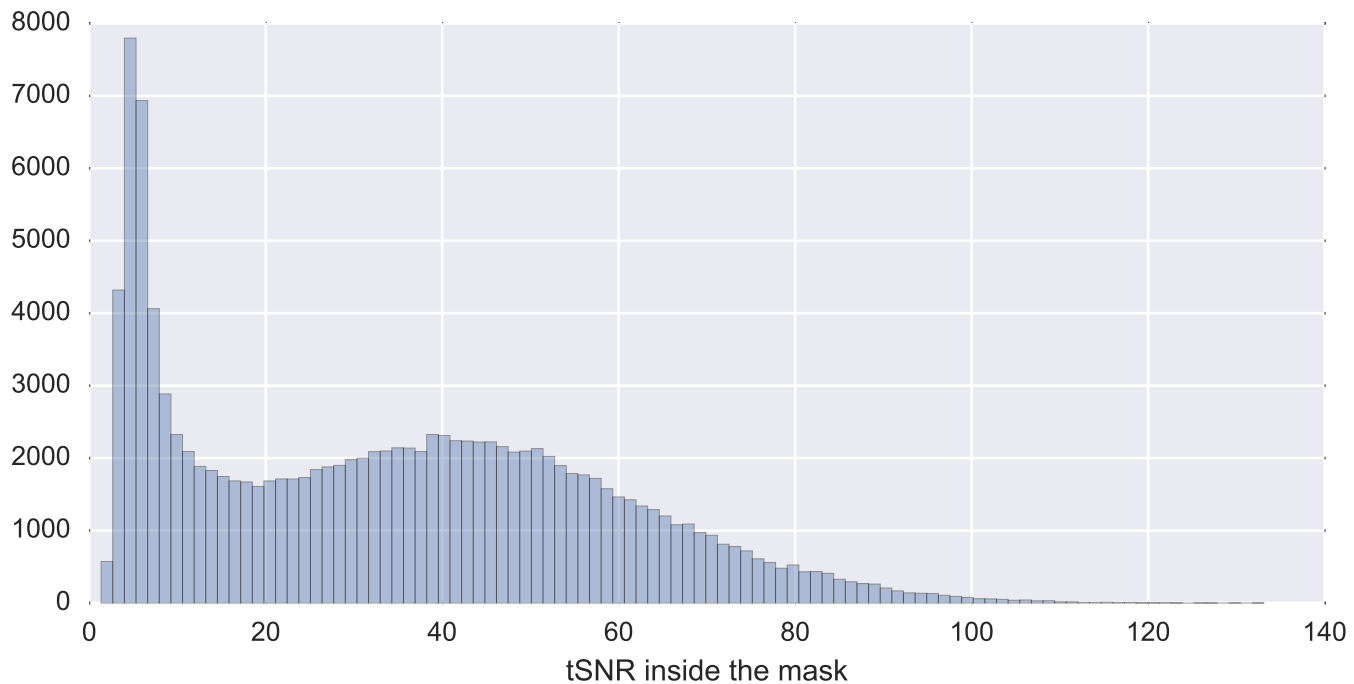

Mean EPI

Brain mask

tSNR

motion

fieldmap correction

coregistration