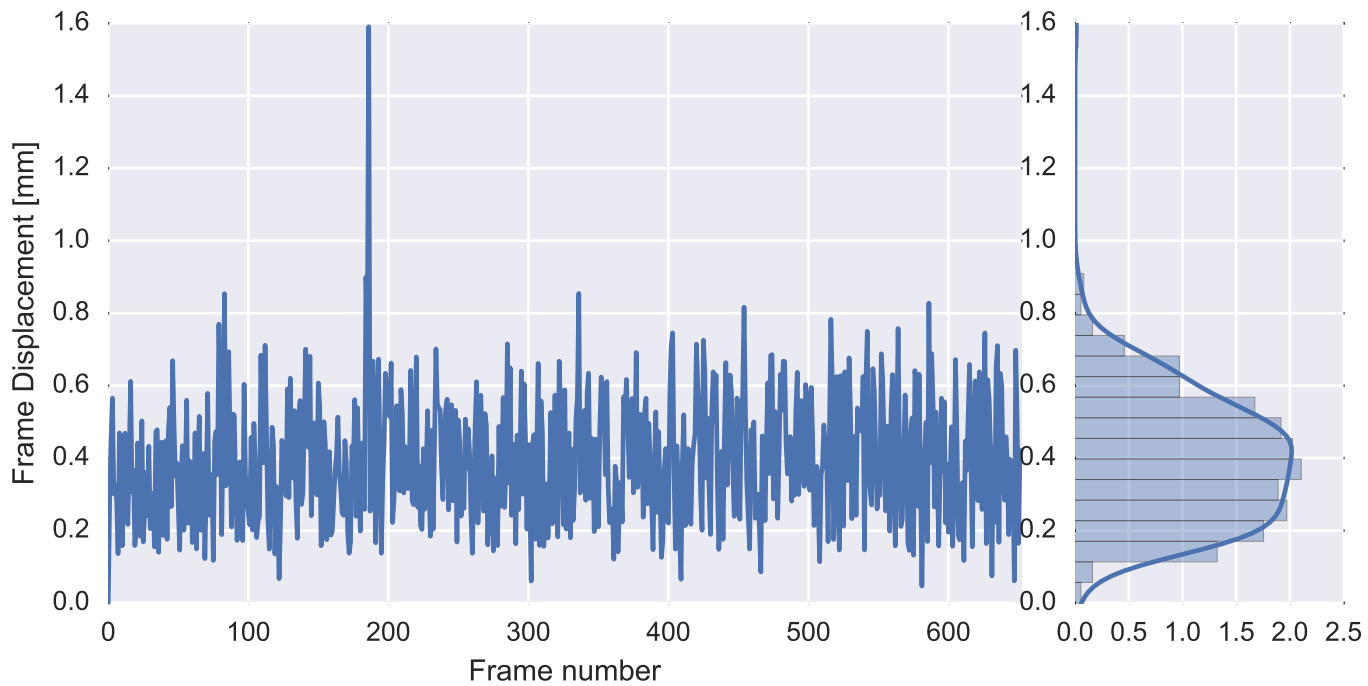

Mean EPI

Brain mask

tSNR

motion

fieldmap correction

coregistration