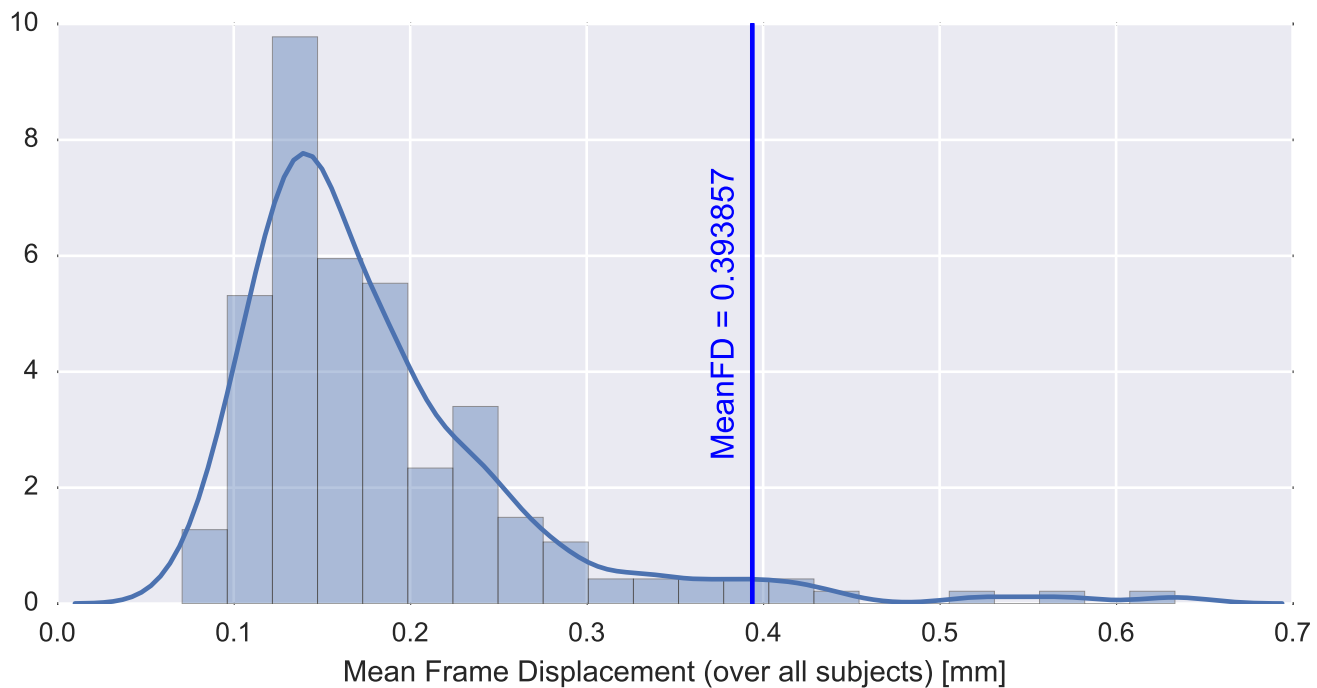

Mean EPI

Brain mask

tSNR

motion

fieldmap correction

coregistration