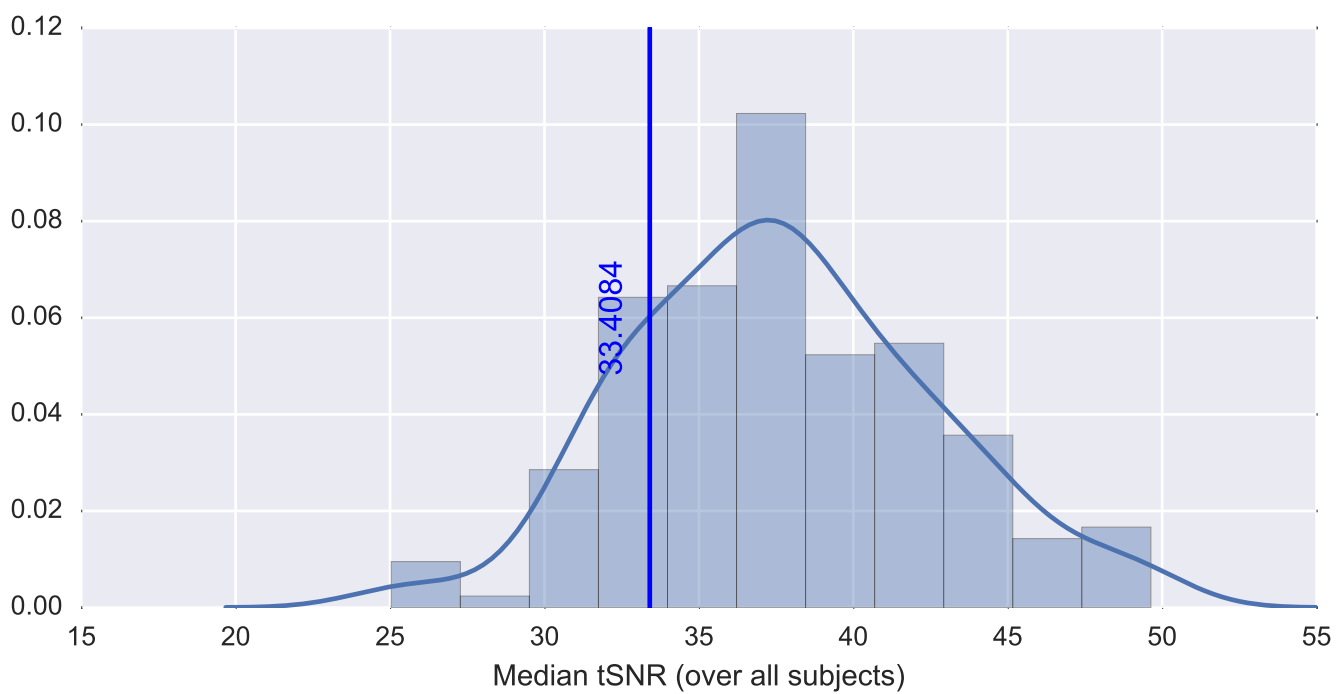

Mean EPI

Brain mask

tSNR

motion

fieldmap correction

coregistration