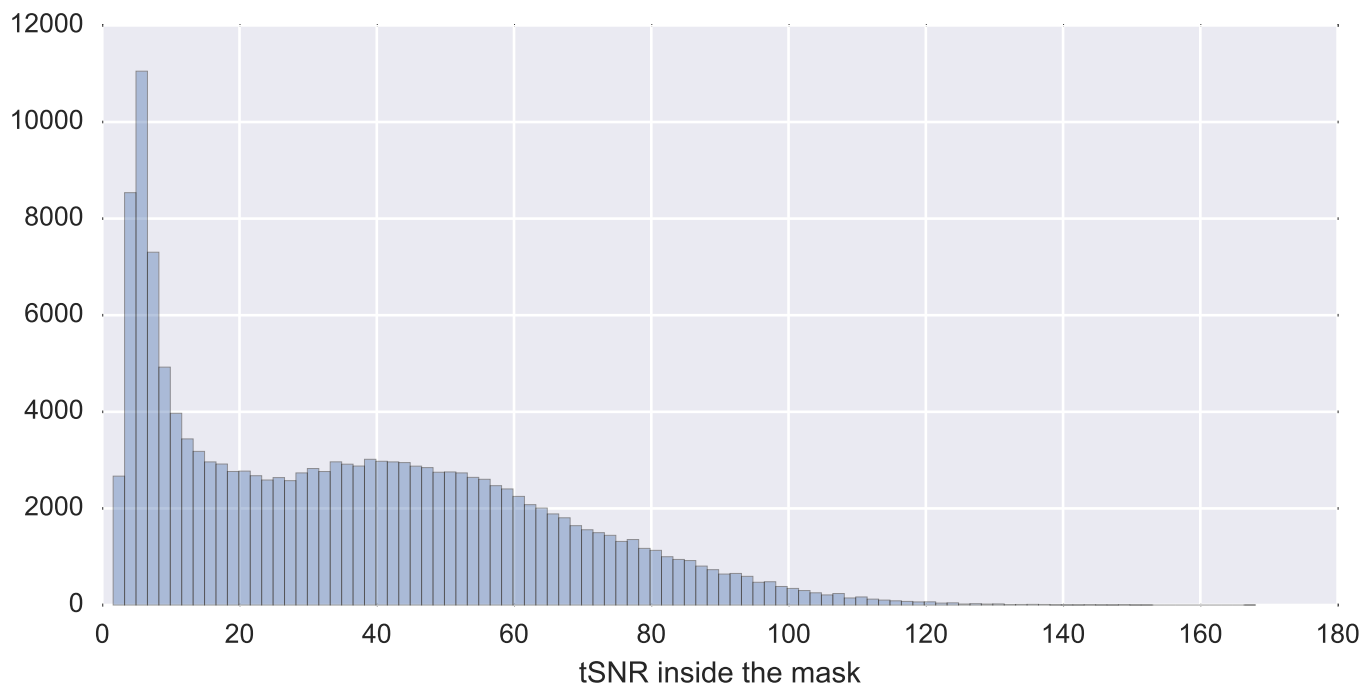

Mean EPI

Brain mask

tSNR

motion

fieldmap correction

coregistration