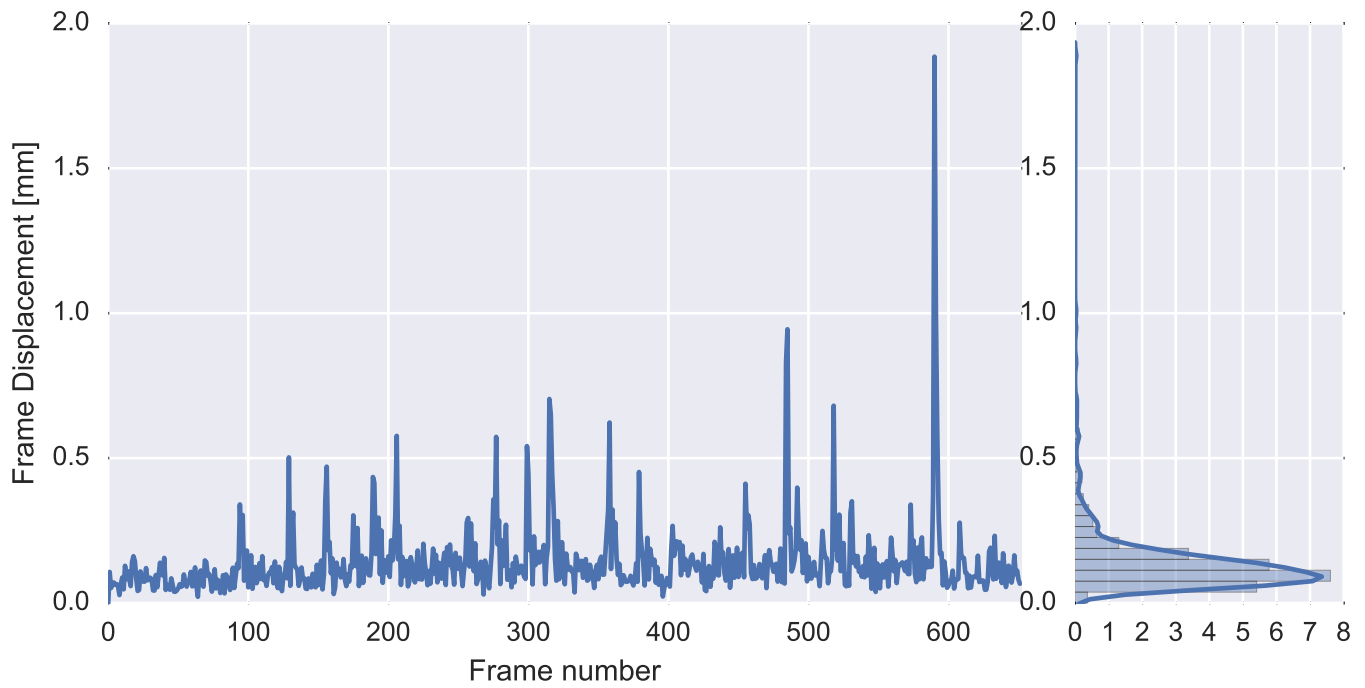

Mean EPI

Brain mask

tSNR

motion

fieldmap correction

coregistration