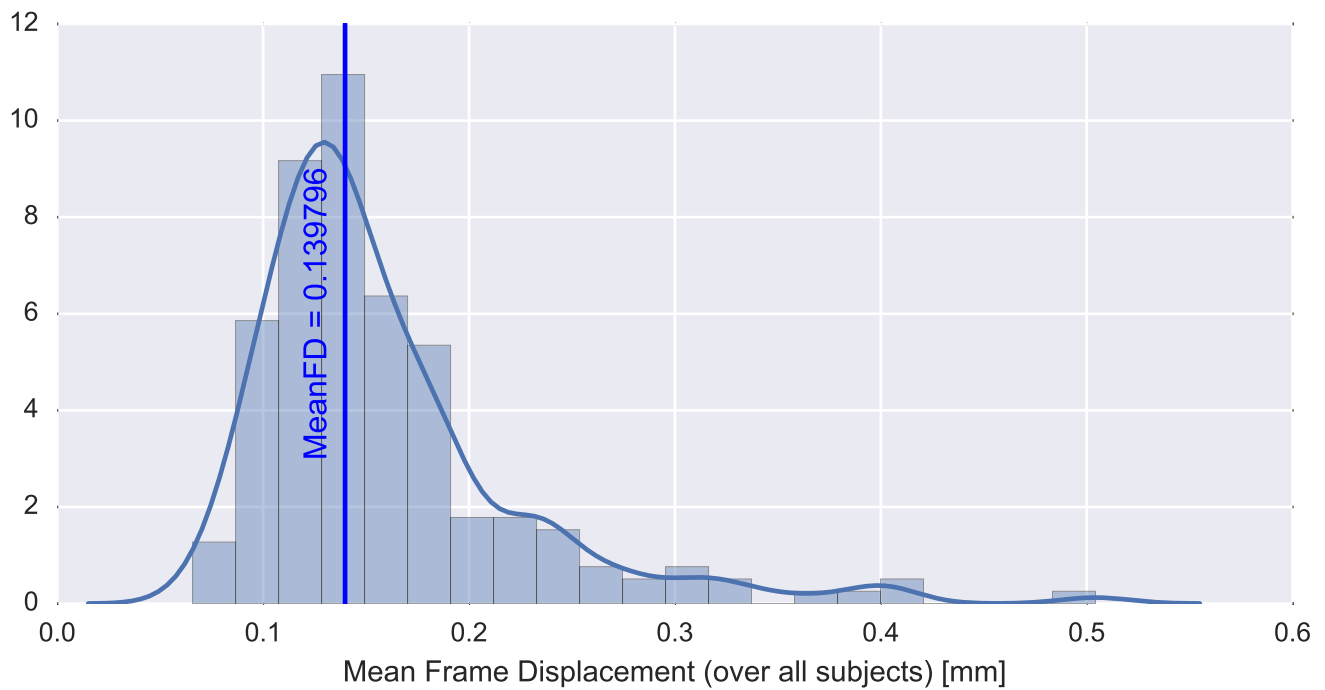

Mean EPI

Brain mask

tSNR

motion

fieldmap correction

coregistration