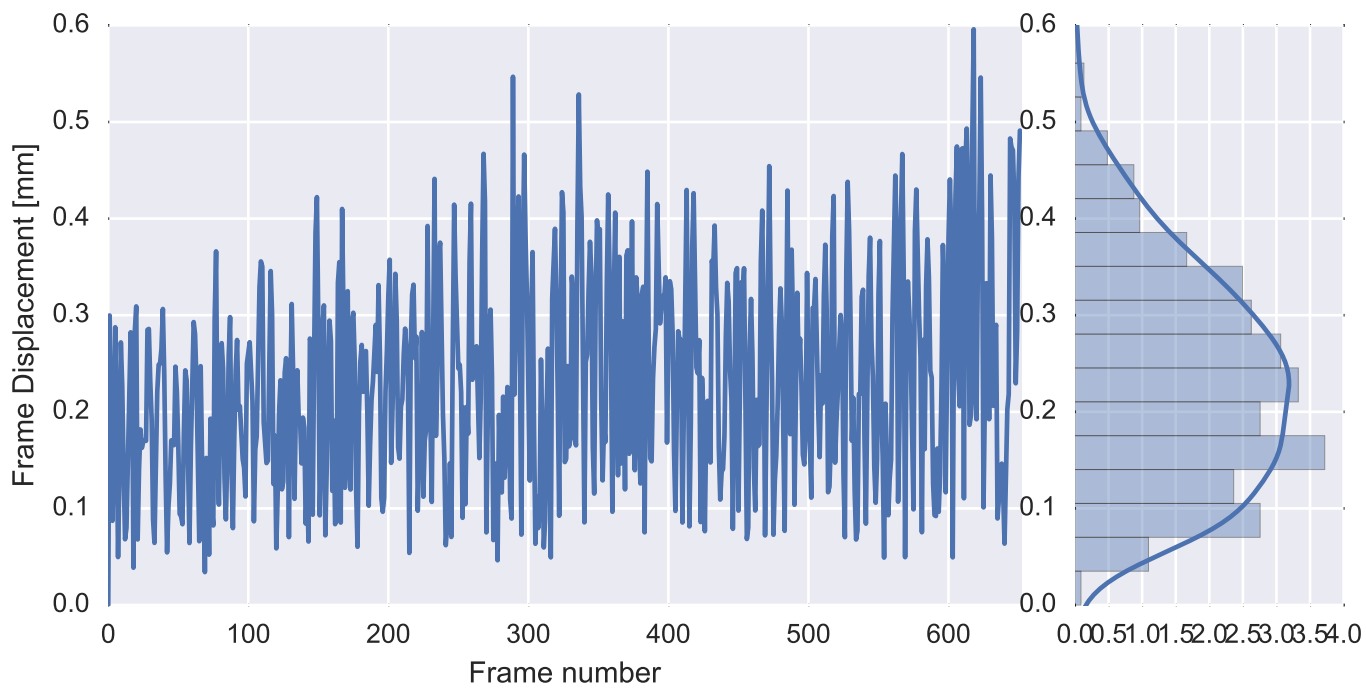

Mean EPI

Brain mask

tSNR

motion

fieldmap correction

coregistration