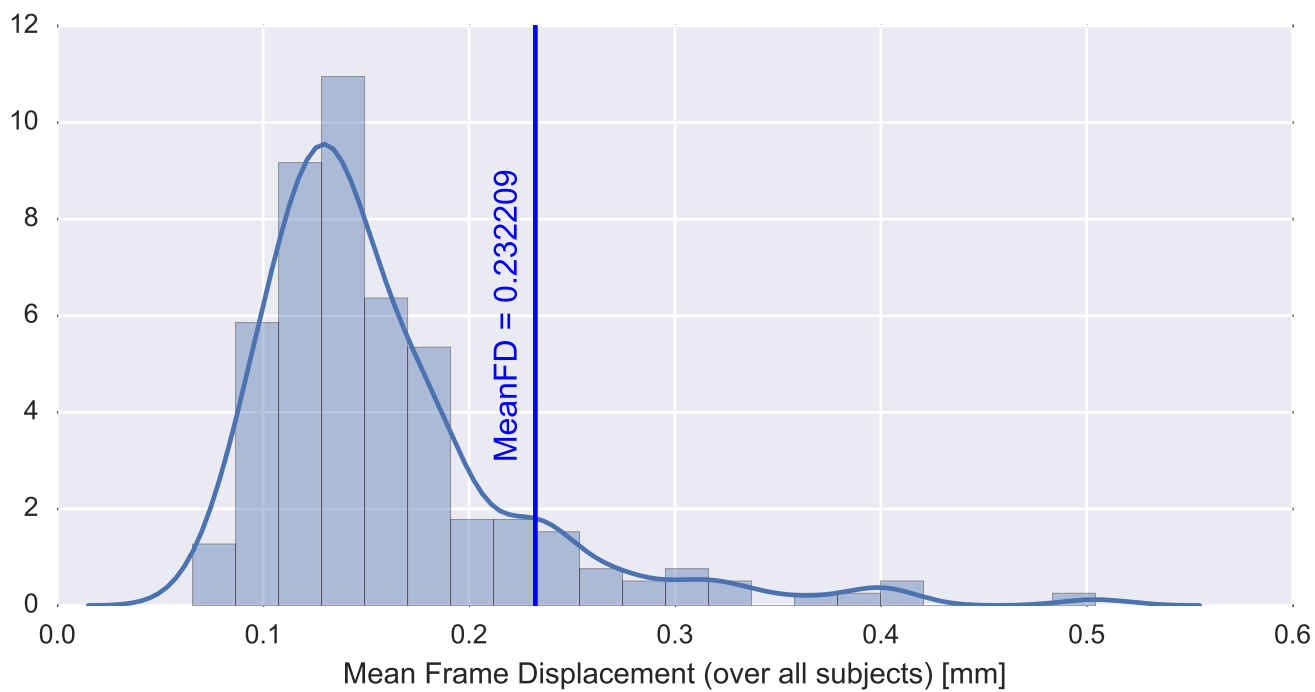

Mean EPI

Brain mask

tSNR

motion

fieldmap correction

coregistration