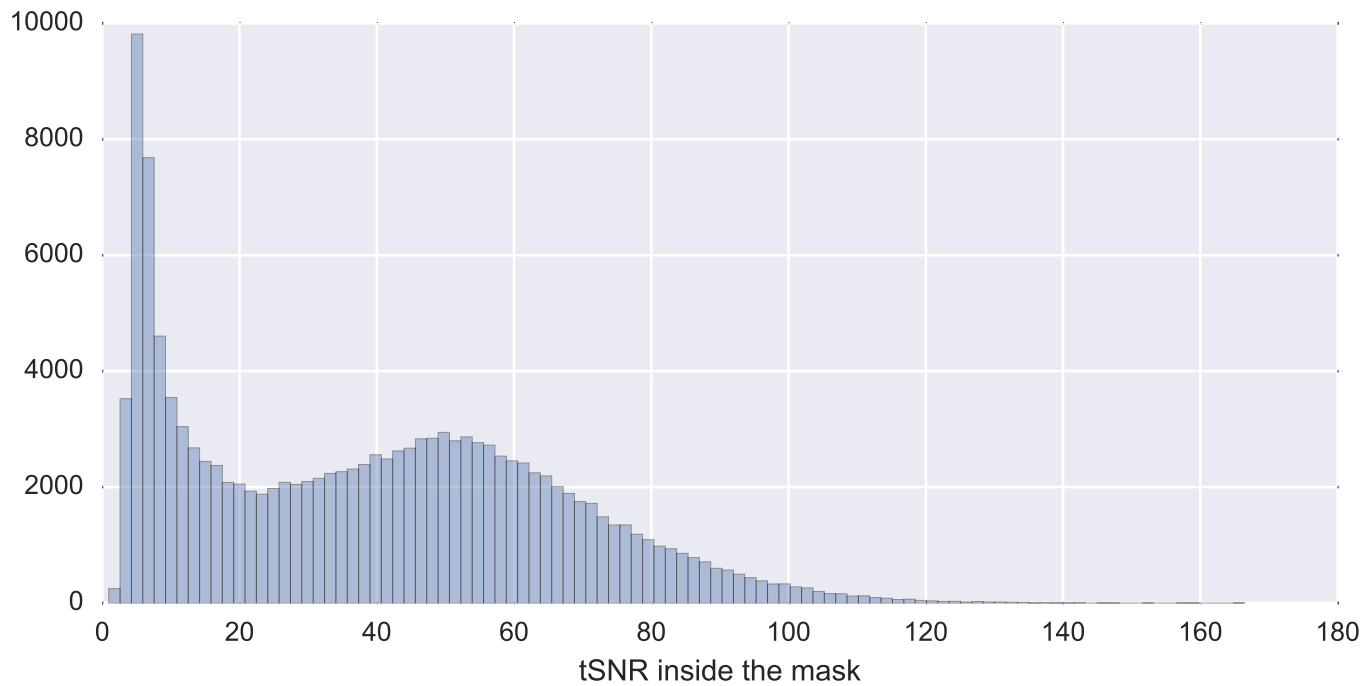

Mean EPI

Brain mask

tSNR

motion

fieldmap correction

coregistration