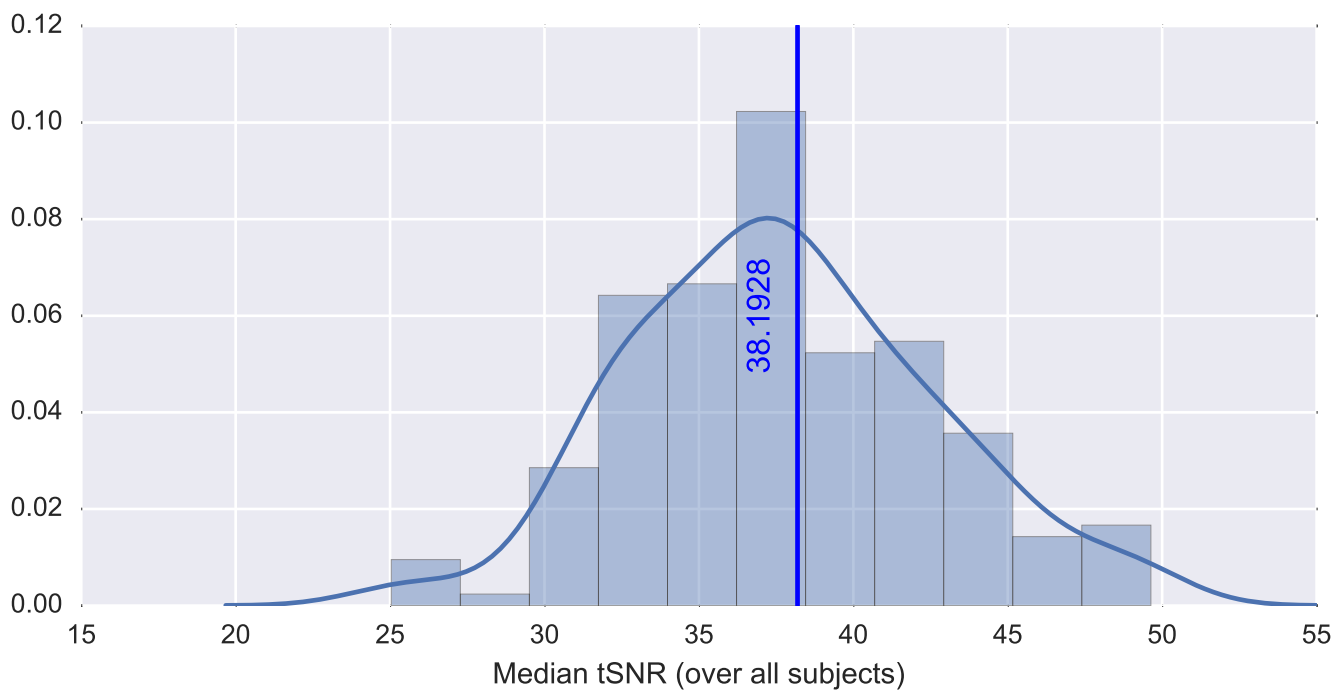

Mean EPI

Brain mask

tSNR

motion

fieldmap correction

coregistration