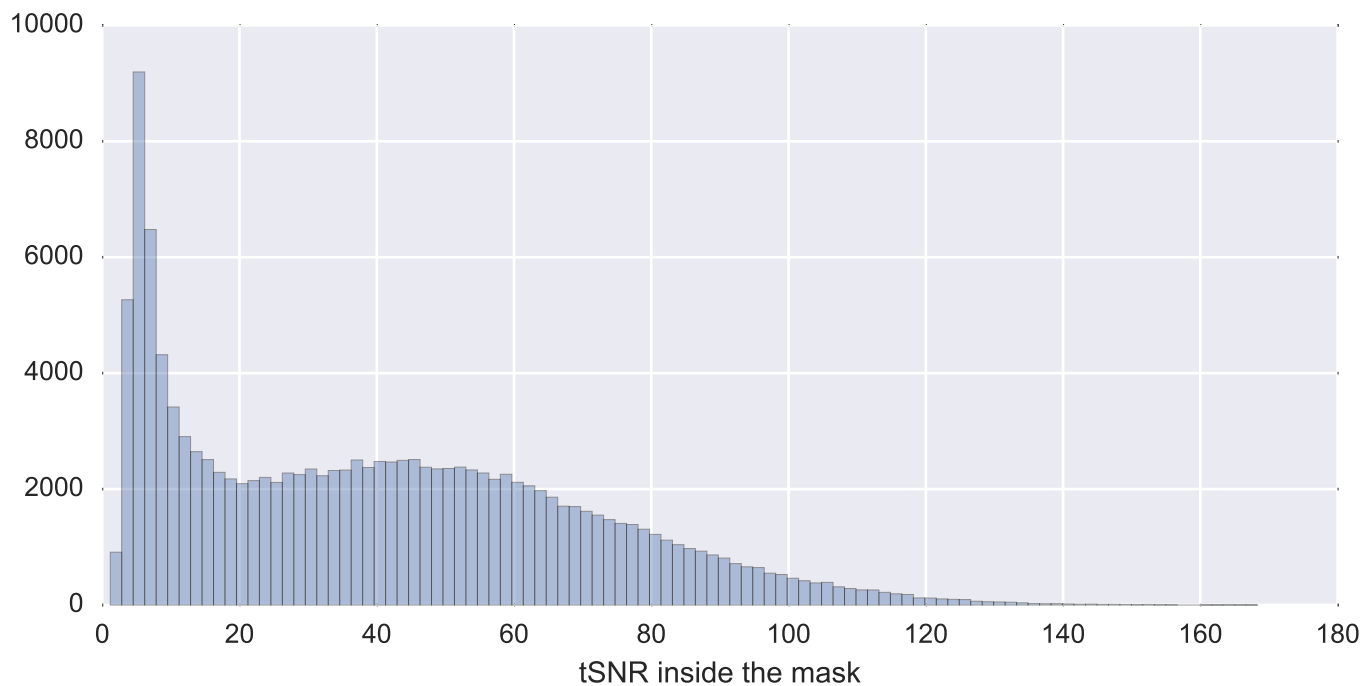

Mean EPI

Brain mask

tSNR

motion

fieldmap correction

coregistration