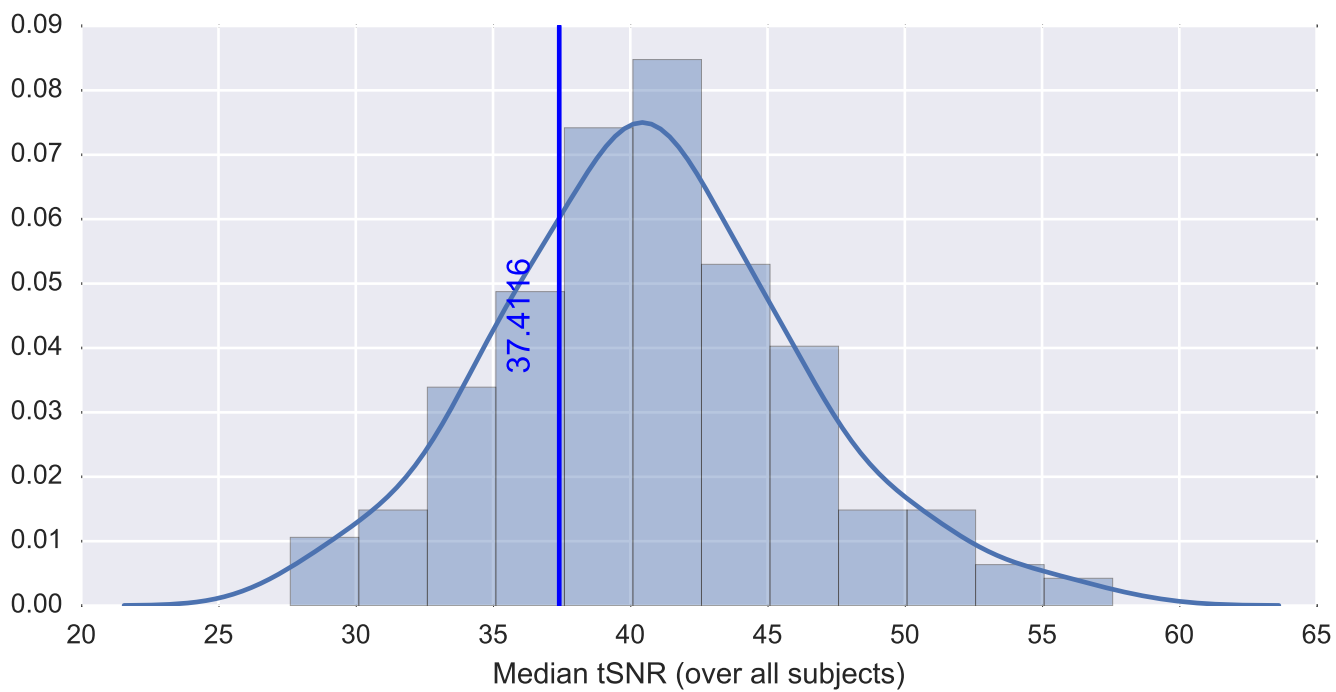

Mean EPI

Brain mask

tSNR

motion

fieldmap correction

coregistration