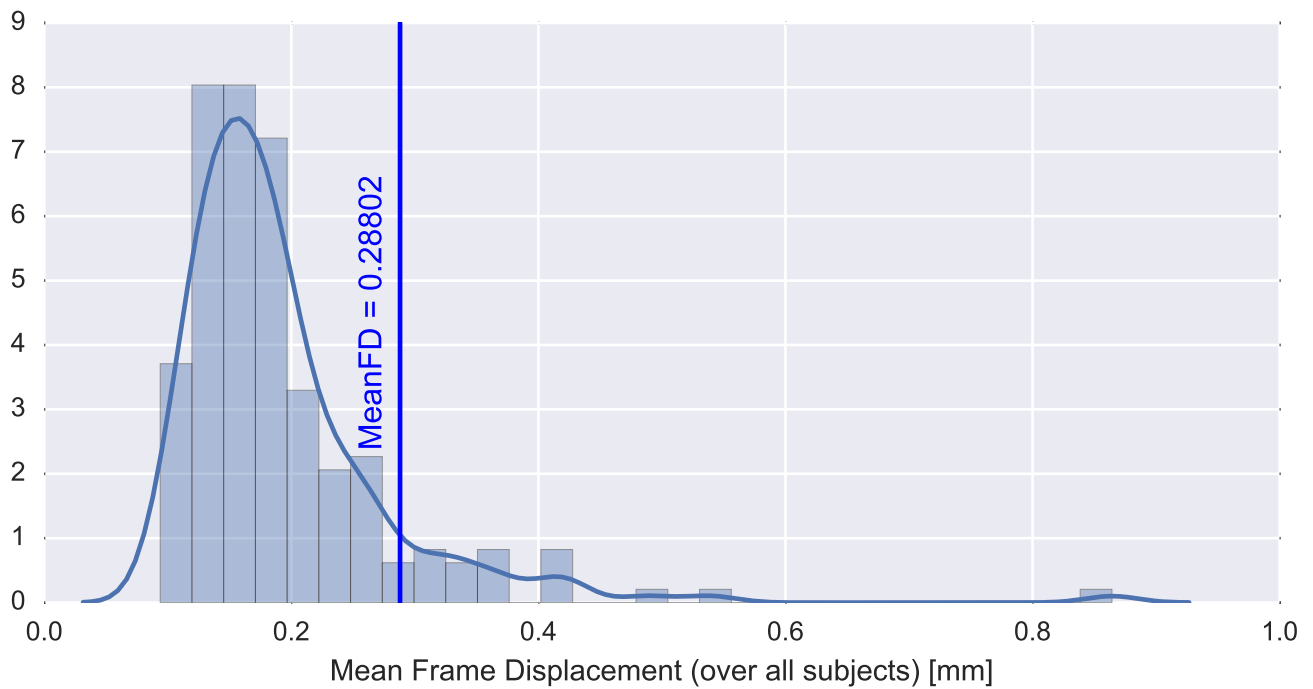

Mean EPI

Brain mask

tSNR

motion

fieldmap correction

coregistration