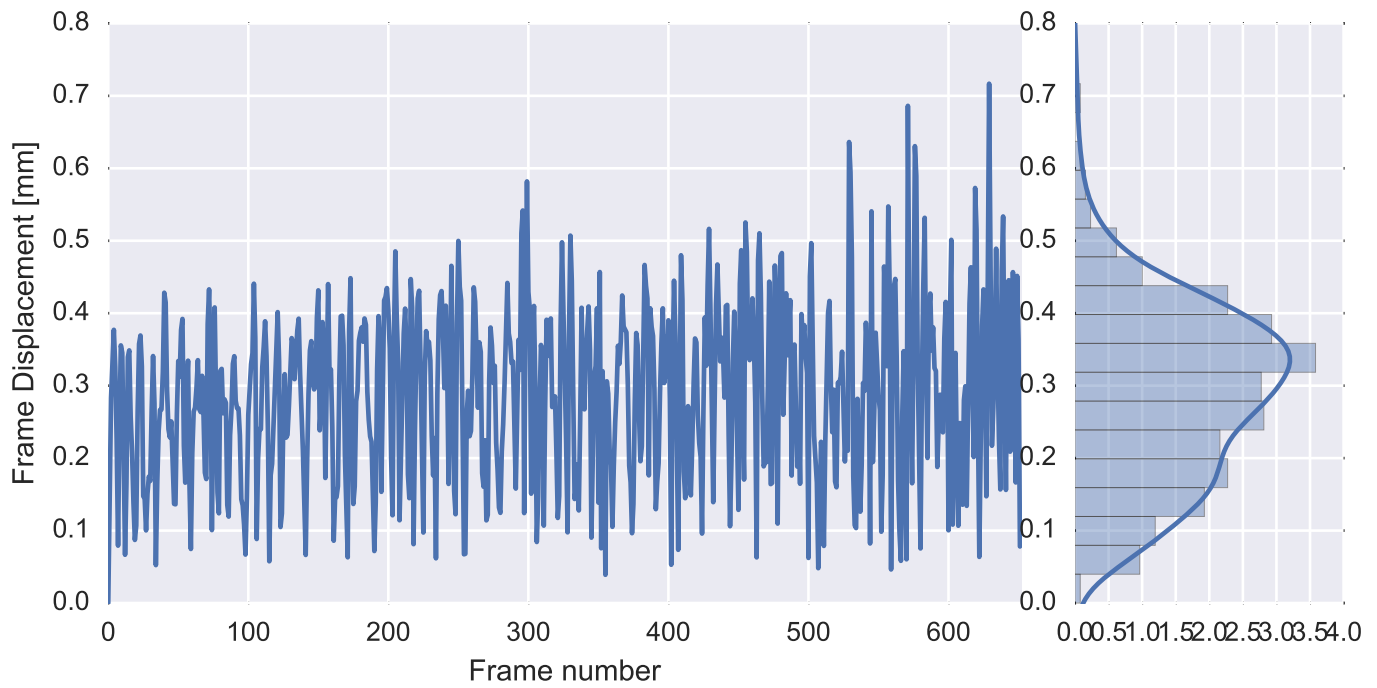

Mean EPI

Brain mask

tSNR

motion

fieldmap correction

coregistration