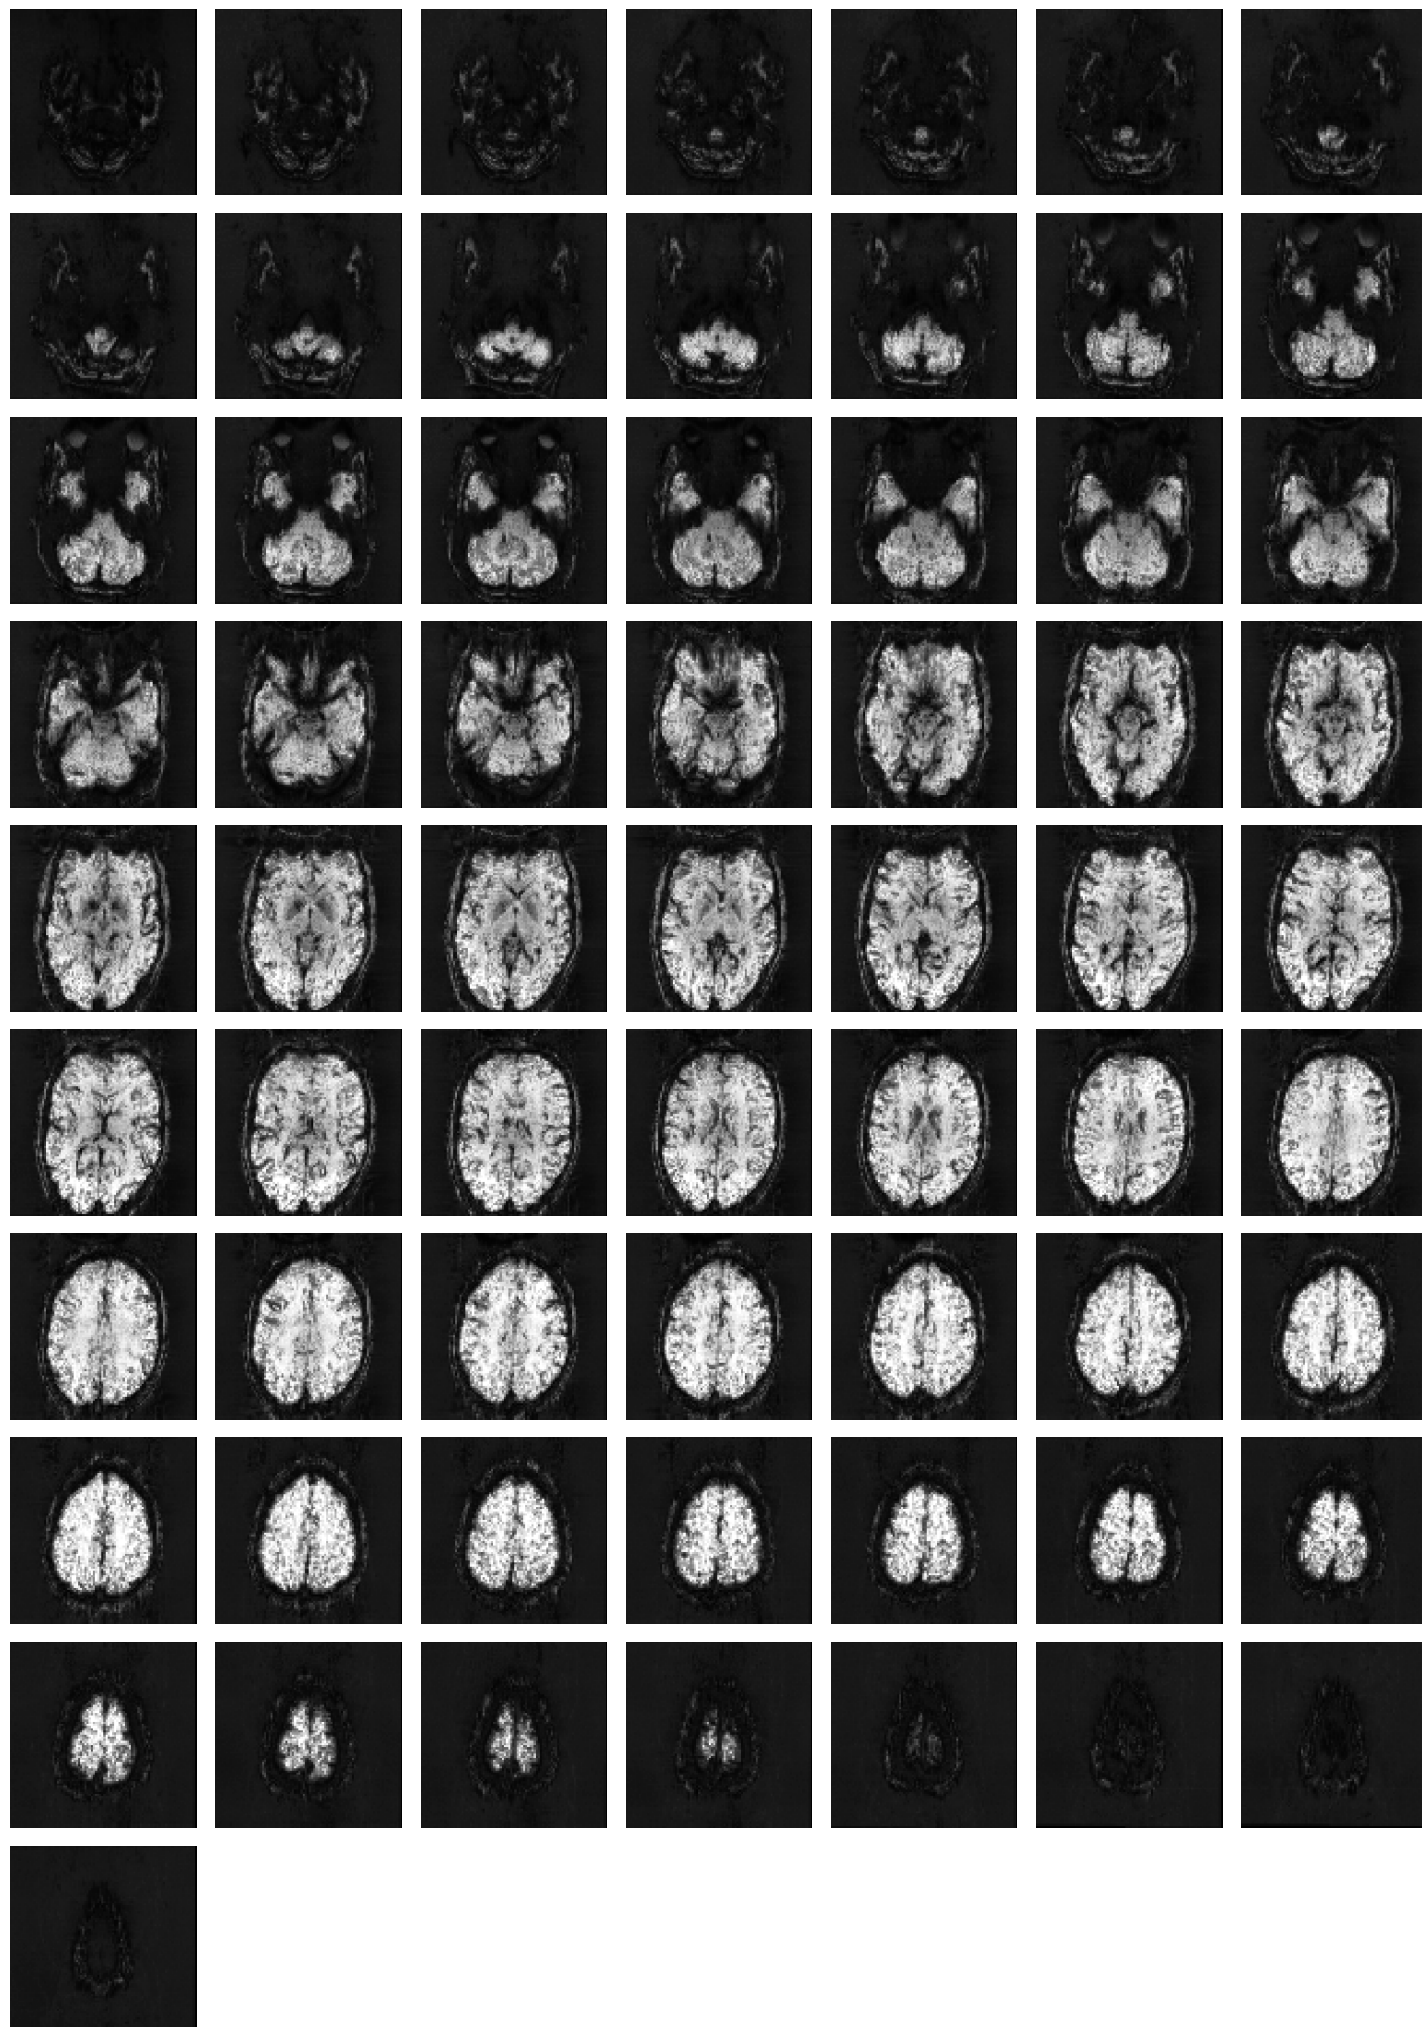

Mean EPI

Brain mask

tSNR

motion

fieldmap correction

coregistration