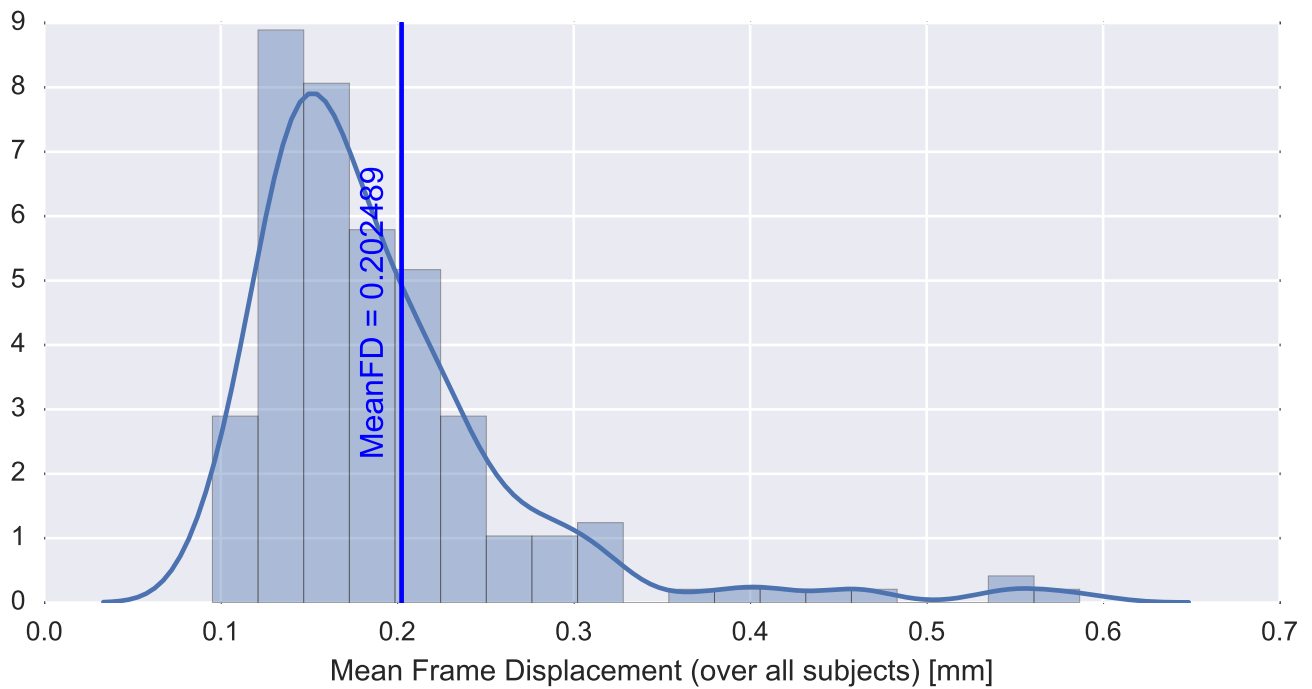

Mean EPI

Brain mask

tSNR

motion

fieldmap correction

coregistration