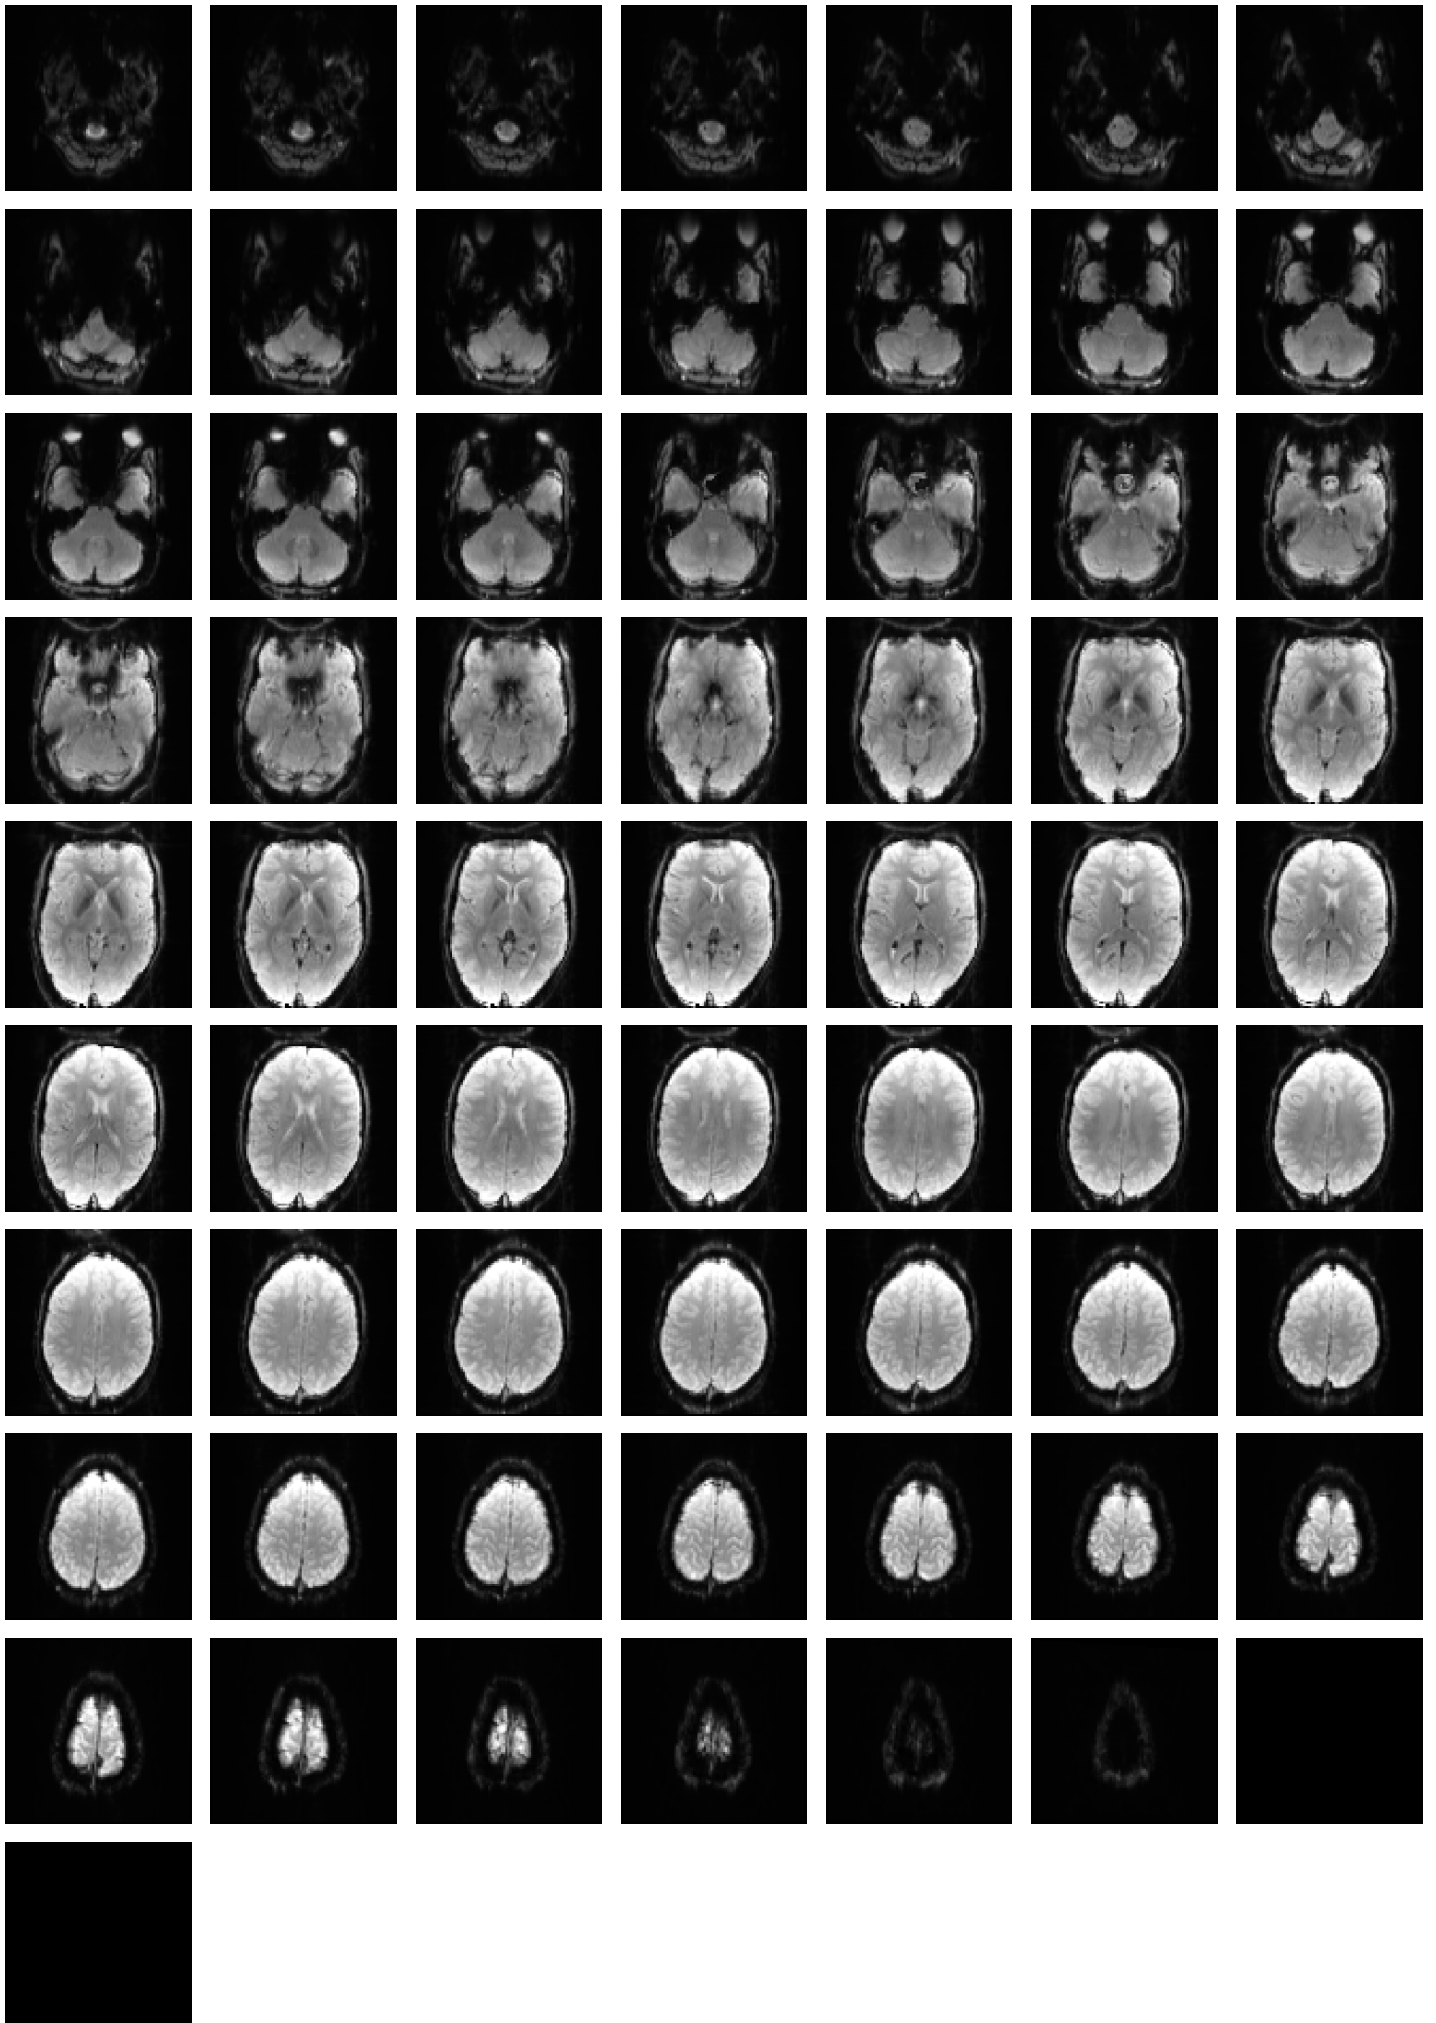

Mean EPI

Brain mask

tSNR

motion

fieldmap correction

coregistration