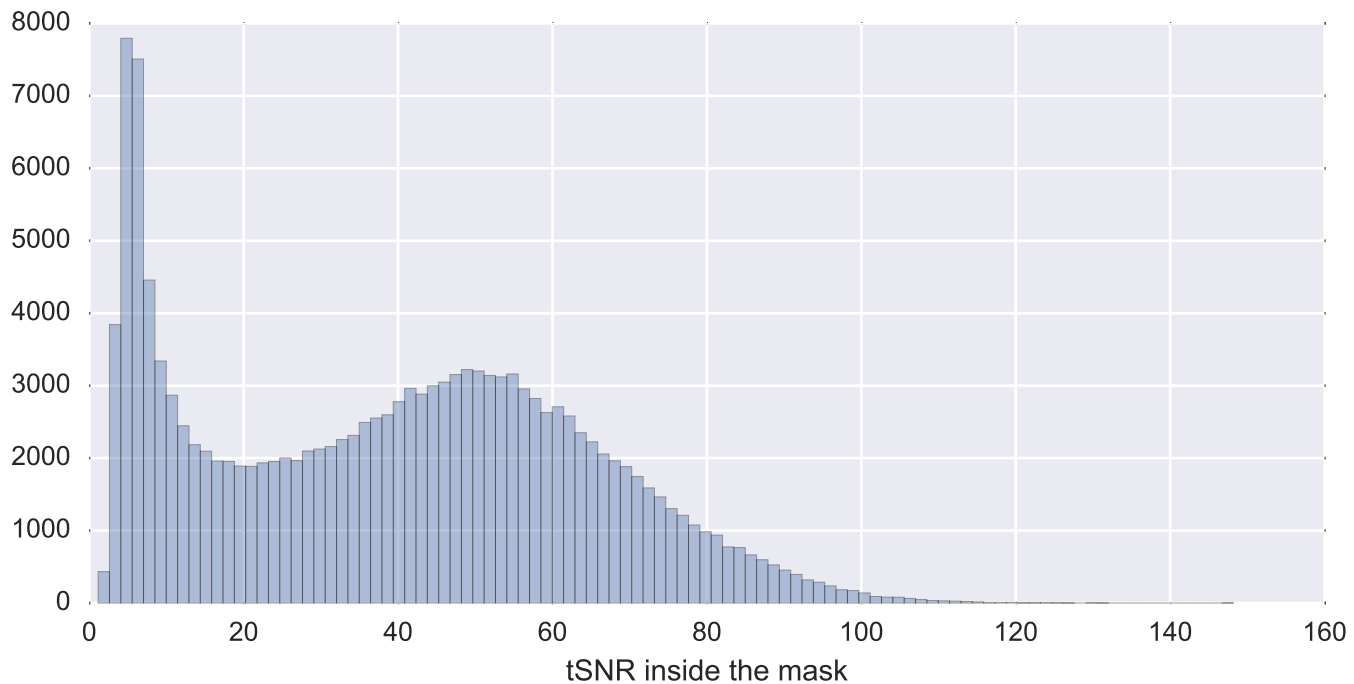

Mean EPI

Brain mask

tSNR

motion

fieldmap correction

coregistration