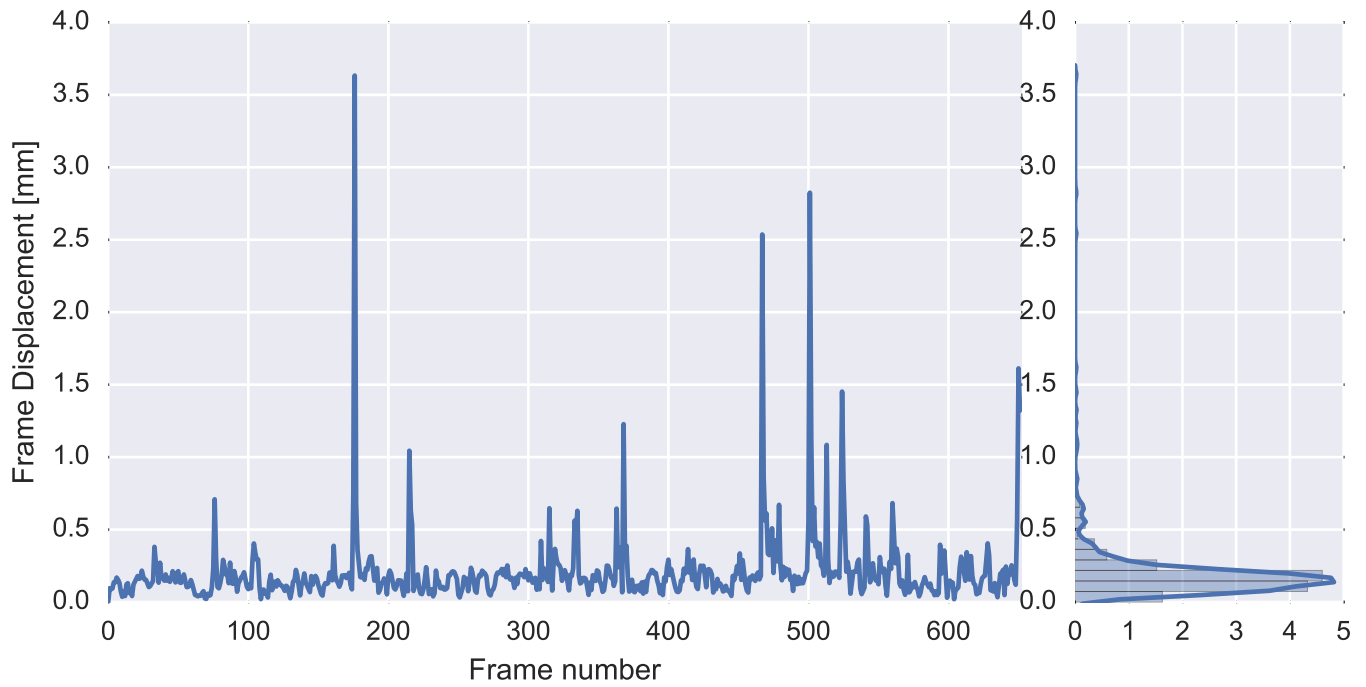

Mean EPI

Brain mask

tSNR

motion

fieldmap correction

coregistration