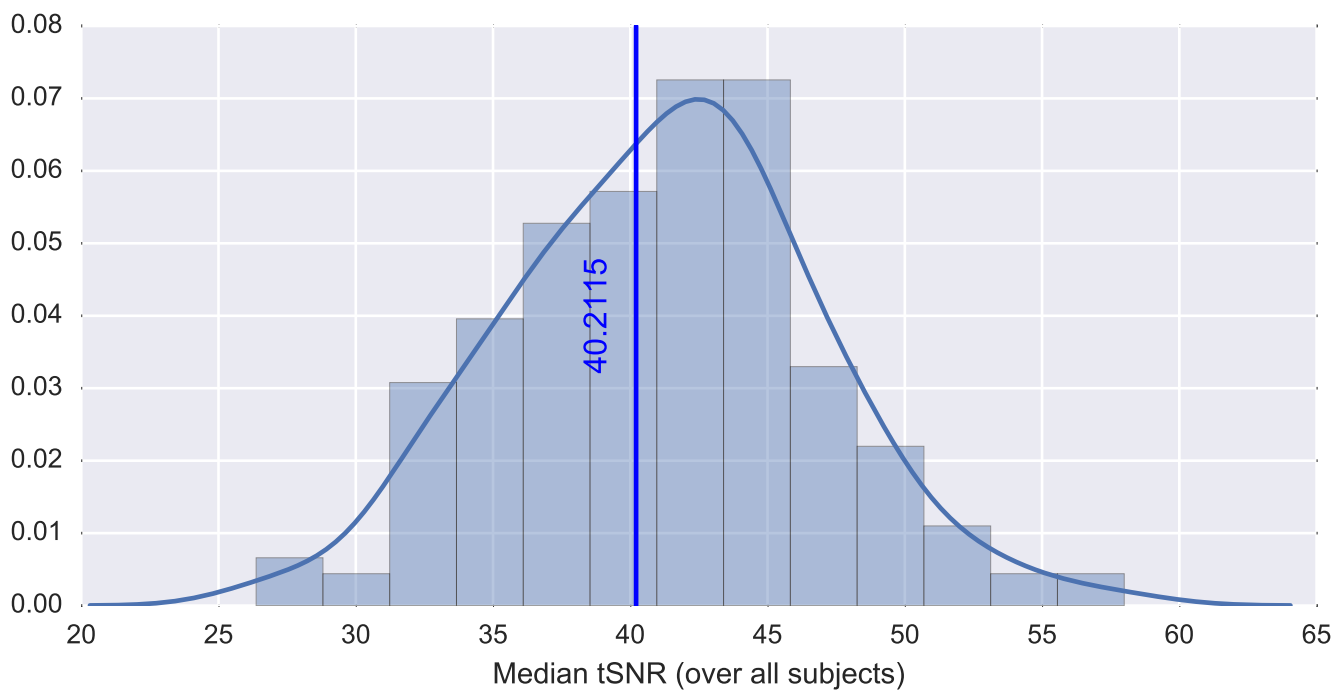

Mean EPI

Brain mask

tSNR

motion

fieldmap correction

coregistration