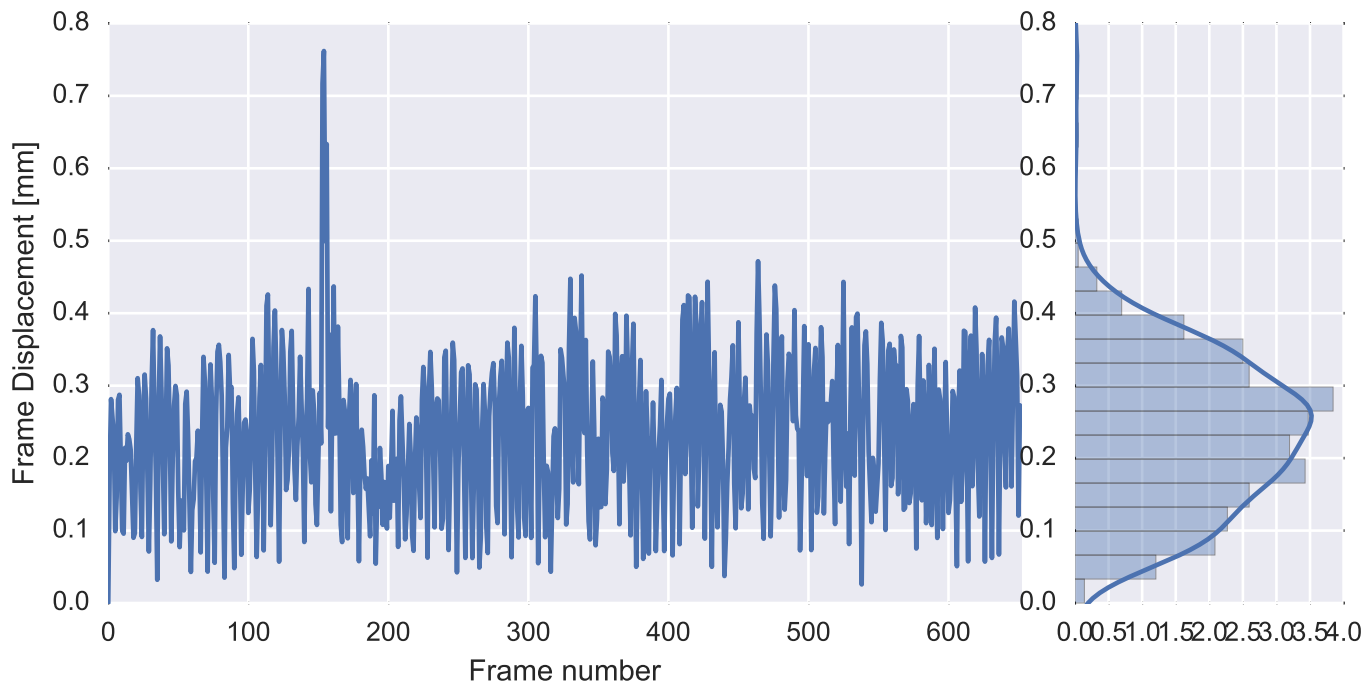

Mean EPI

Brain mask

tSNR

motion

fieldmap correction

coregistration