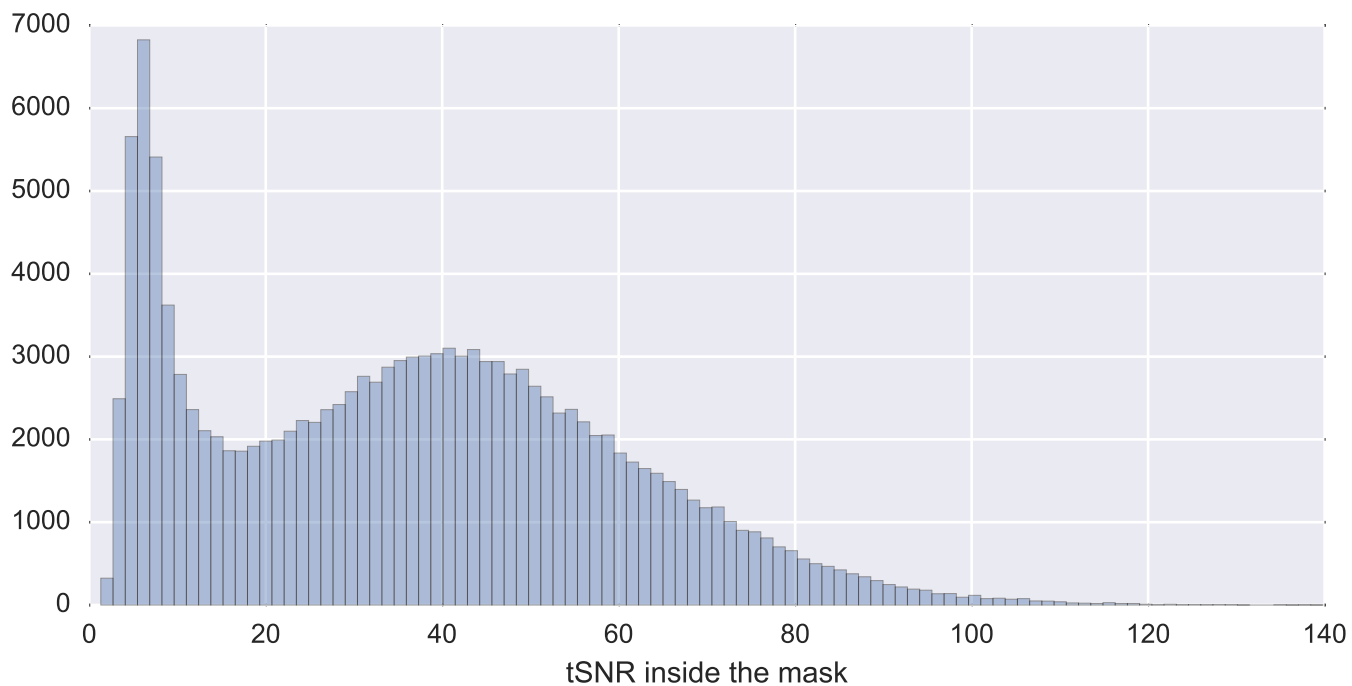

Mean EPI

Brain mask

tSNR

motion

fieldmap correction

coregistration