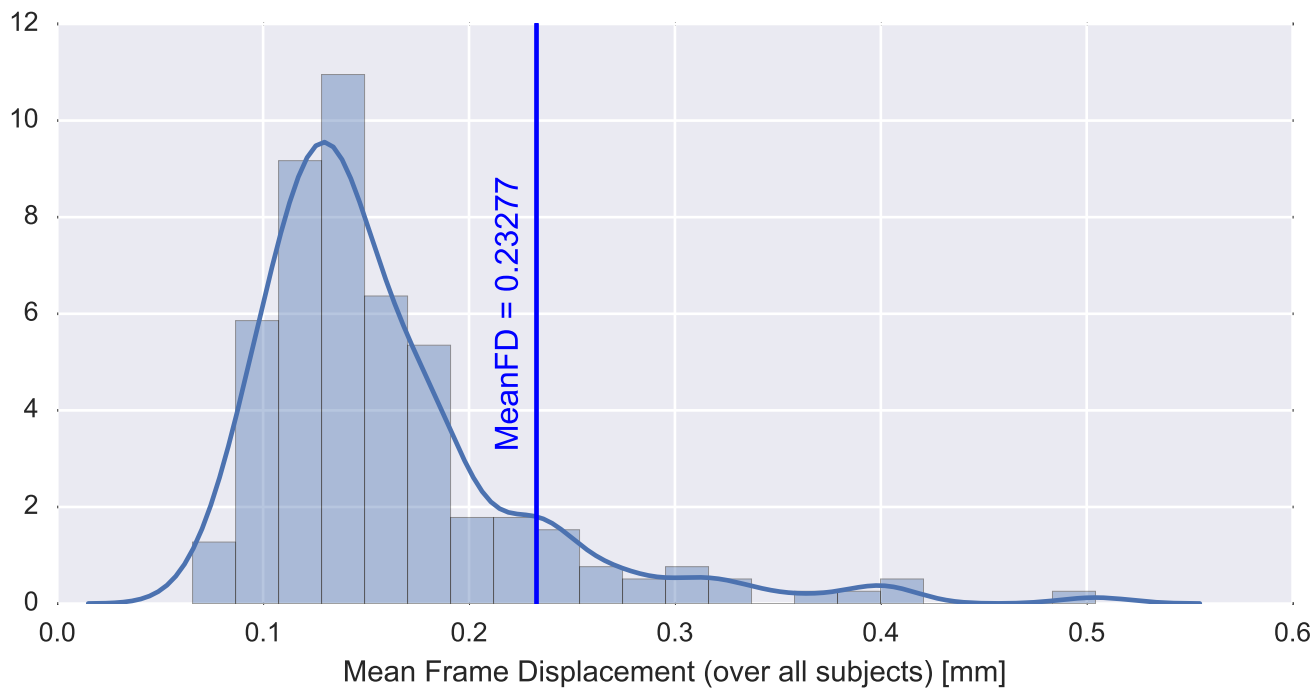

Mean EPI

Brain mask

tSNR

motion

fieldmap correction

coregistration