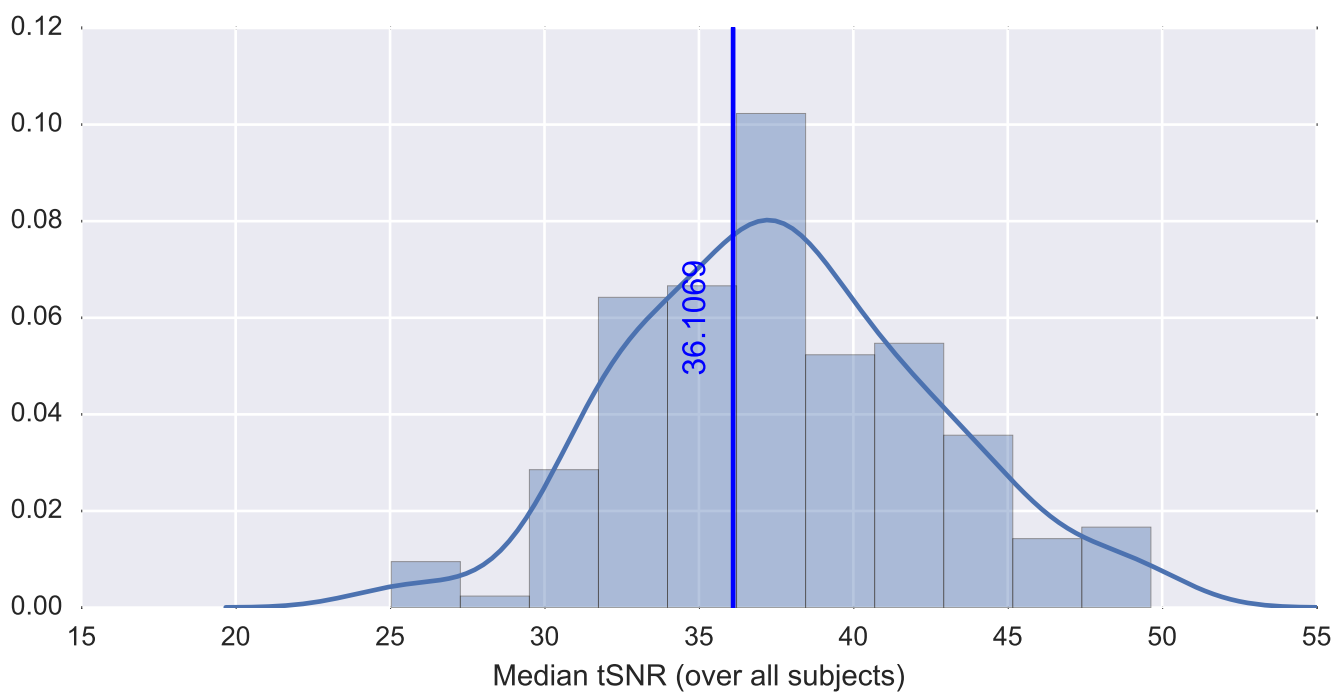

Mean EPI

Brain mask

tSNR

motion

fieldmap correction

coregistration