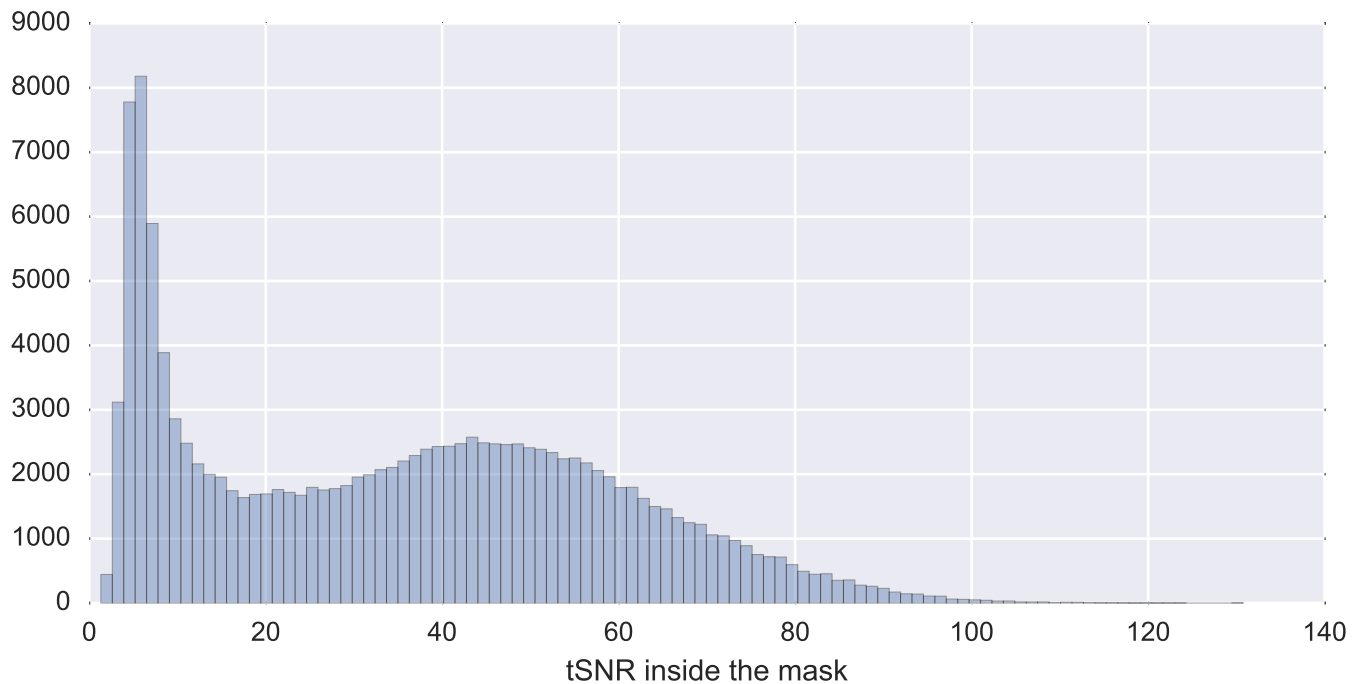

Mean EPI

Brain mask

tSNR

motion

fieldmap correction

coregistration