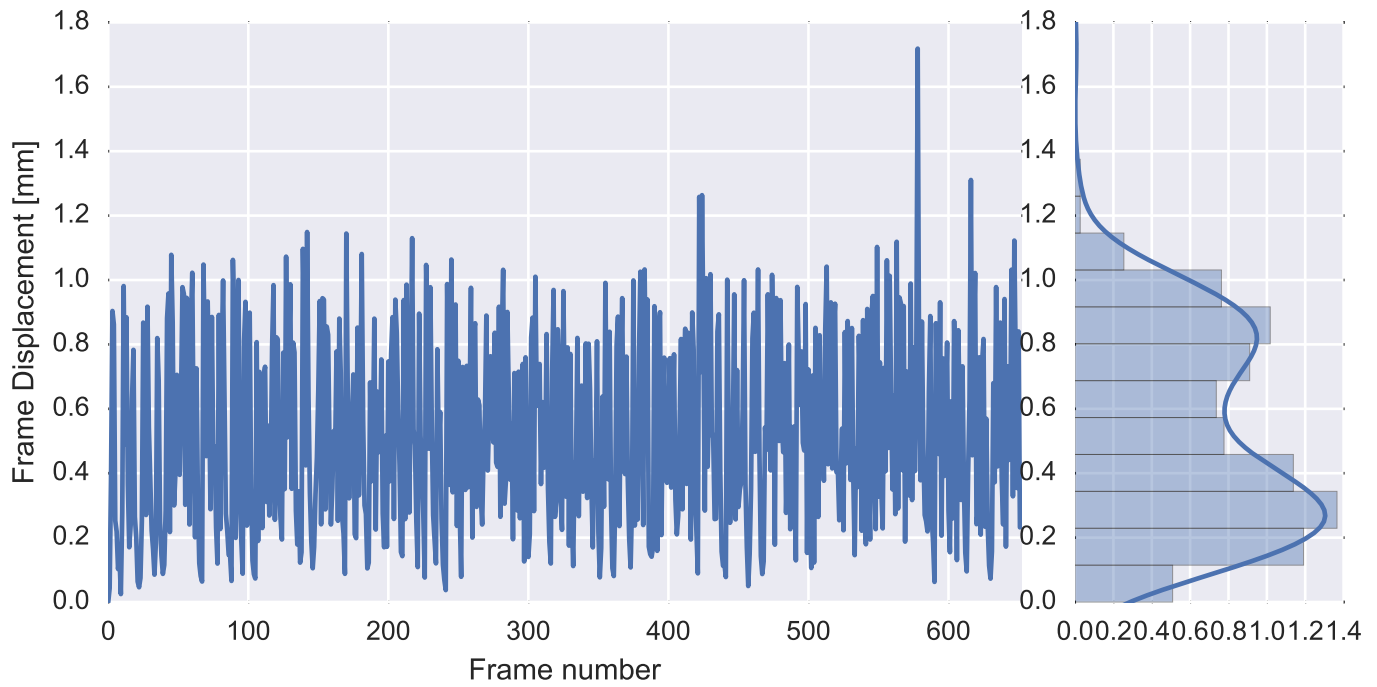

Mean EPI

Brain mask

tSNR

motion

fieldmap correction

coregistration