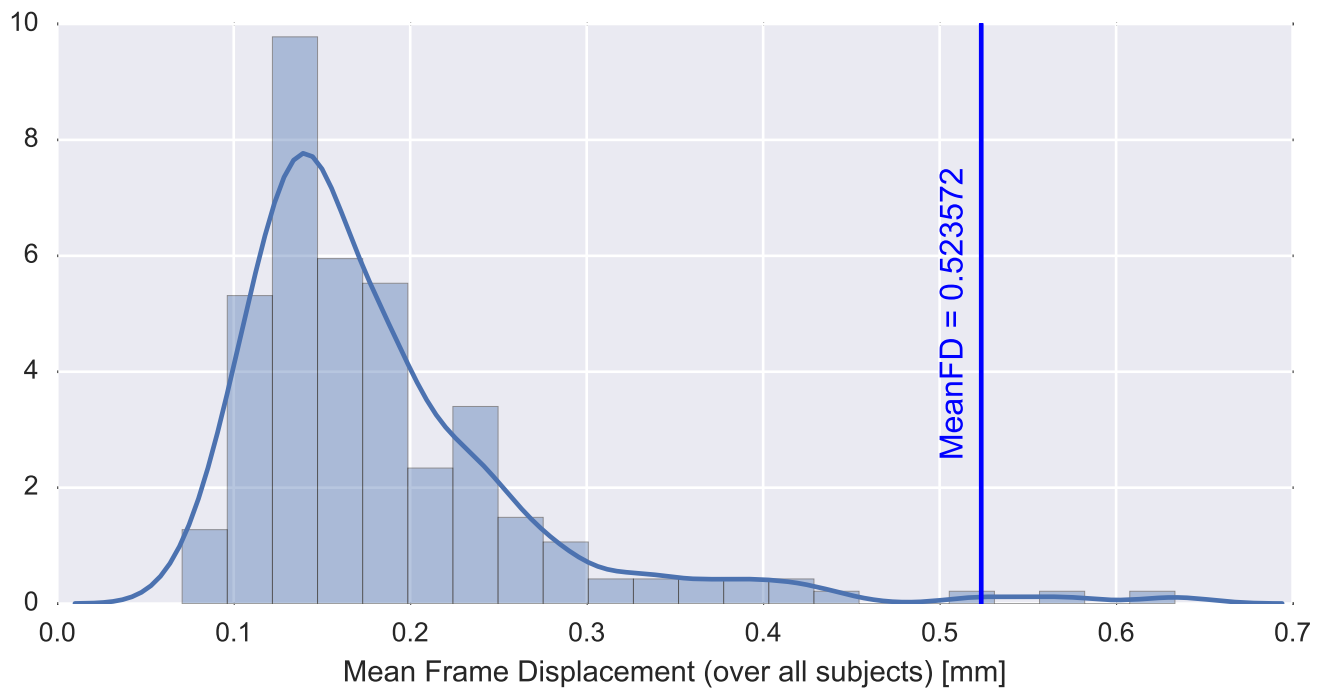

Mean EPI

Brain mask

tSNR

motion

fieldmap correction

coregistration