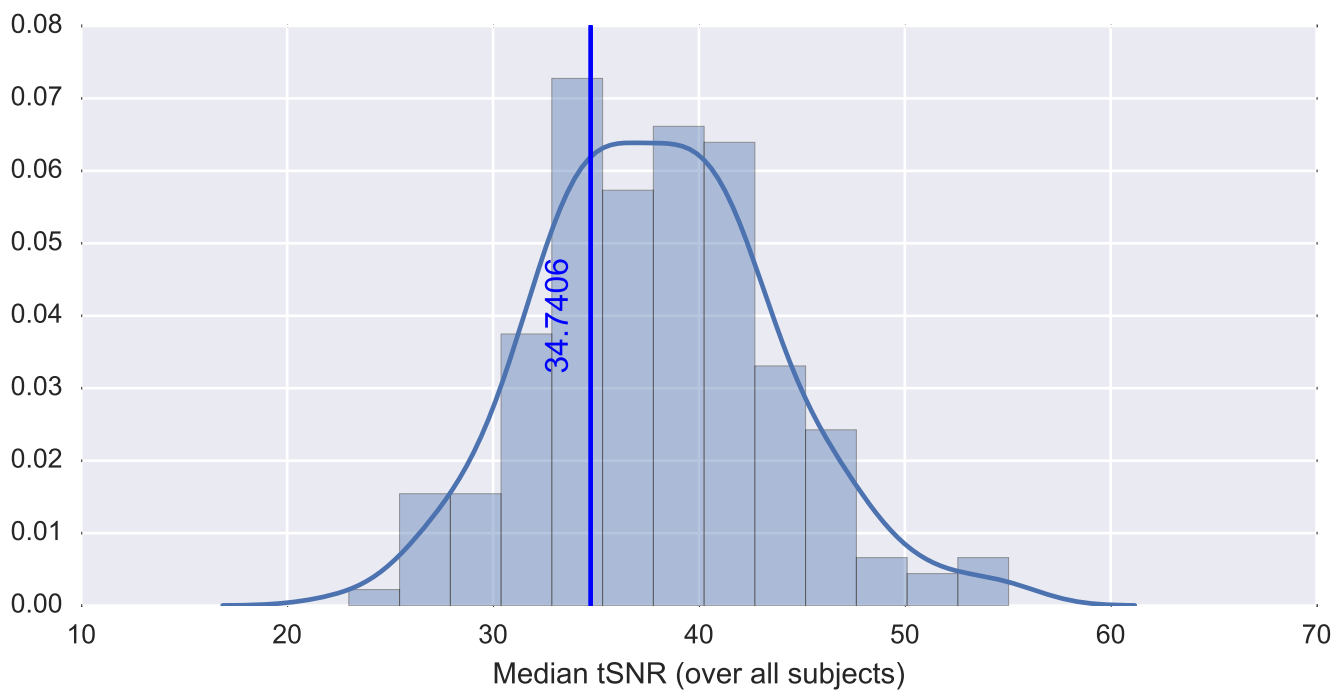

Mean EPI

Brain mask

tSNR

motion

fieldmap correction

coregistration