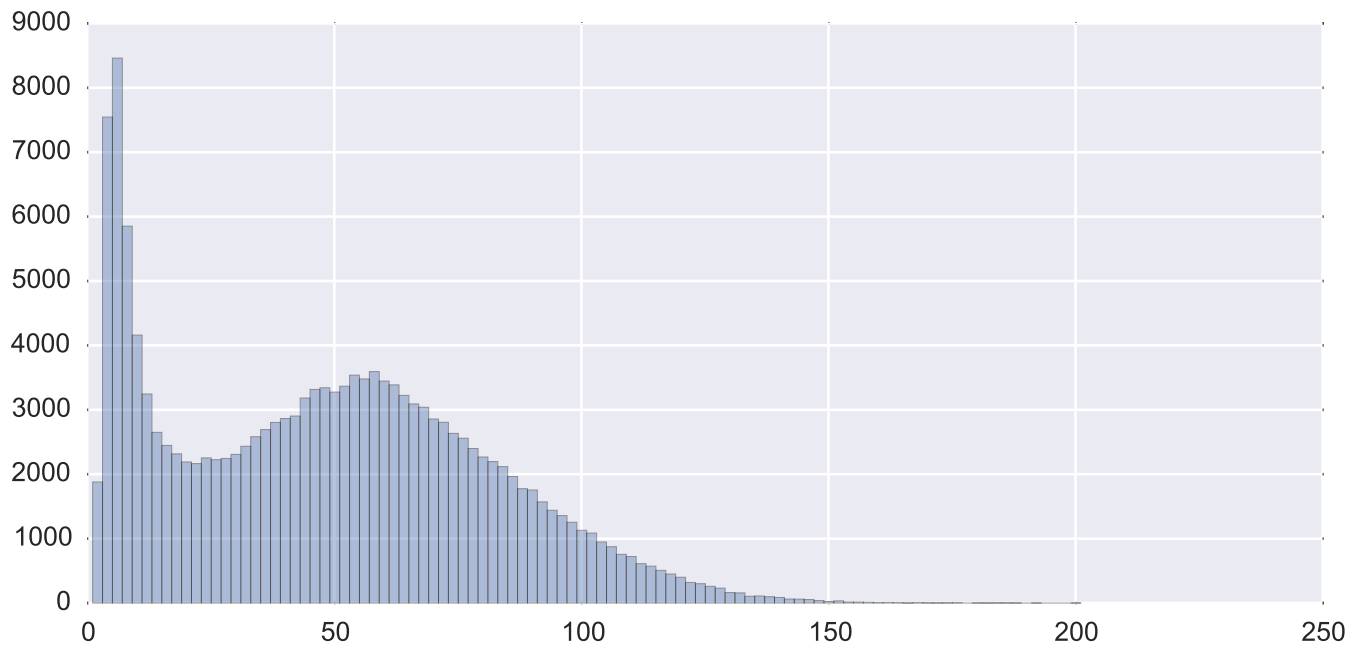

Mean EPI

Brain mask

tSNR

motion

fieldmap correction

coregistration