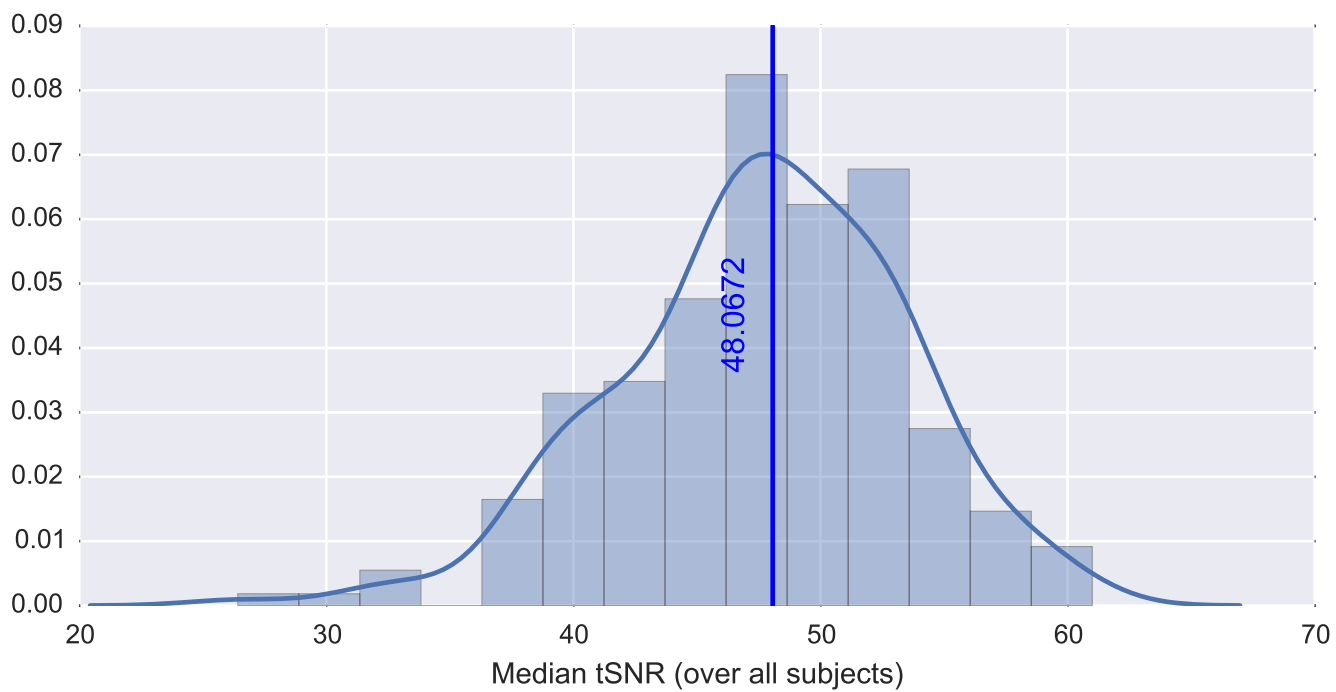

Mean EPI

Brain mask

tSNR

motion

fieldmap correction

coregistration