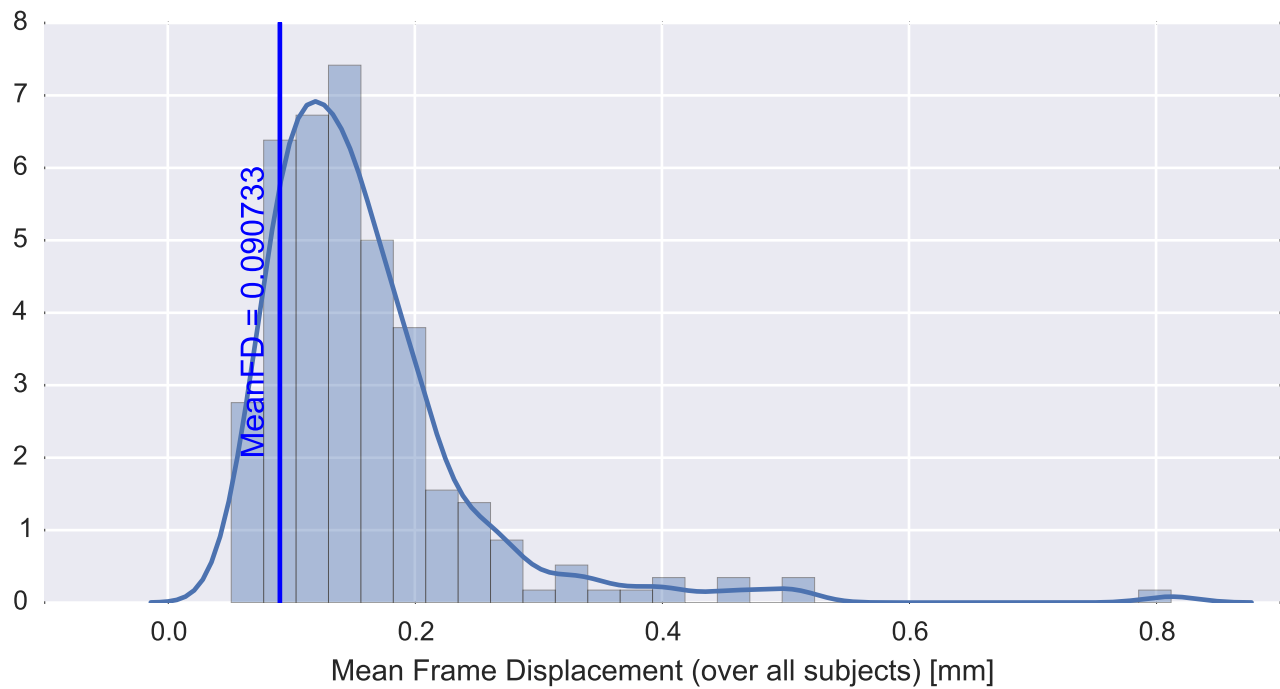

Mean EPI

Brain mask

tSNR

motion

fieldmap correction

coregistration