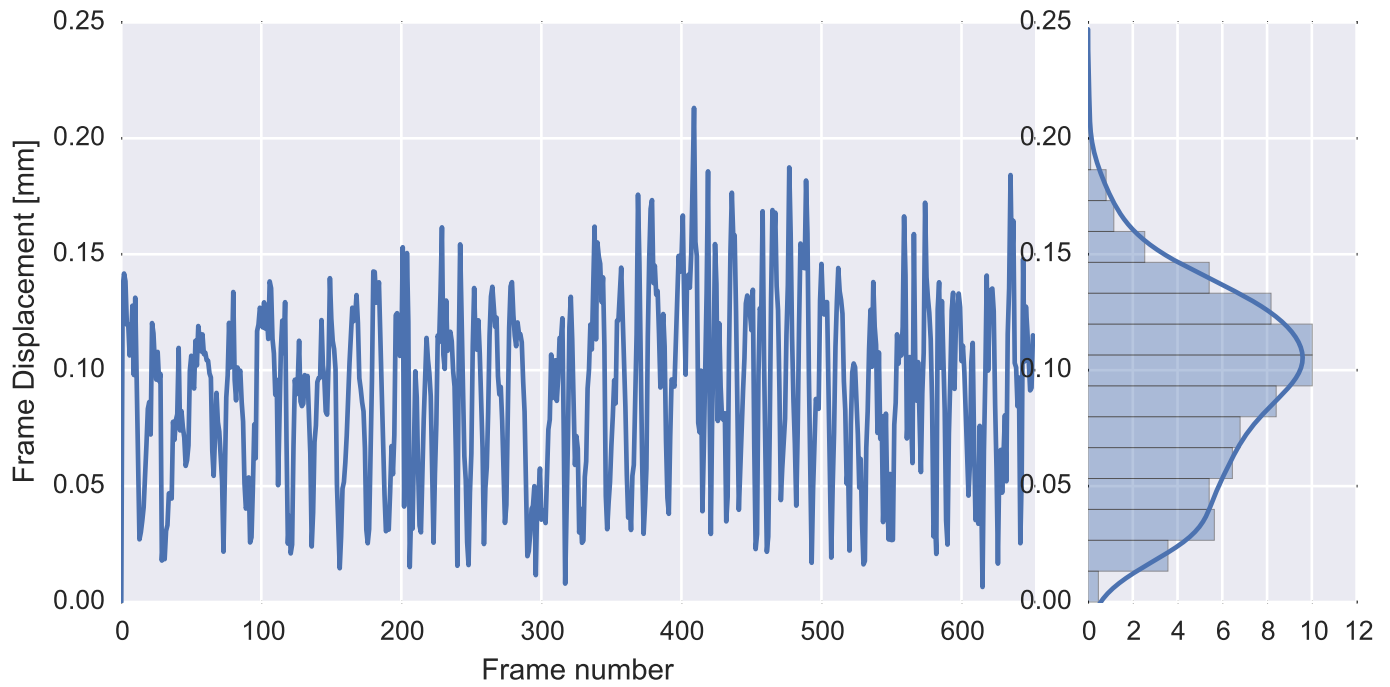

Mean EPI

Brain mask

tSNR

motion

fieldmap correction

coregistration