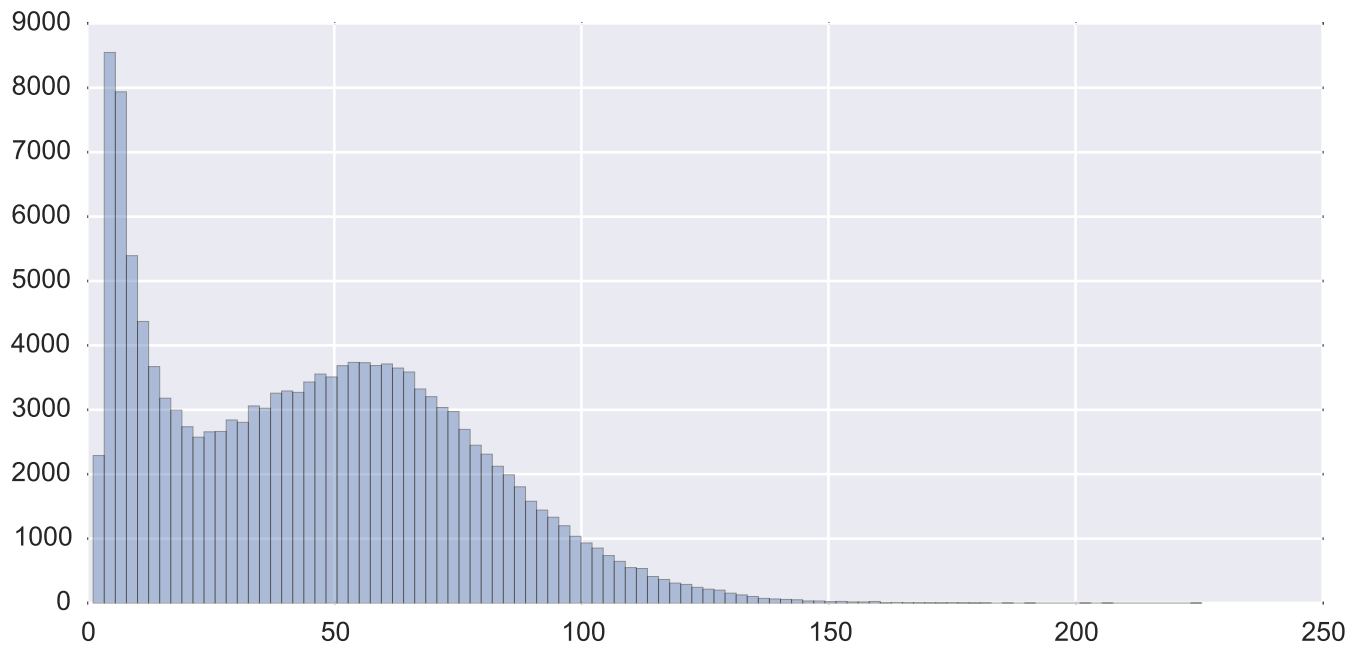

Mean EPI

Brain mask

tSNR

motion

fieldmap correction

coregistration