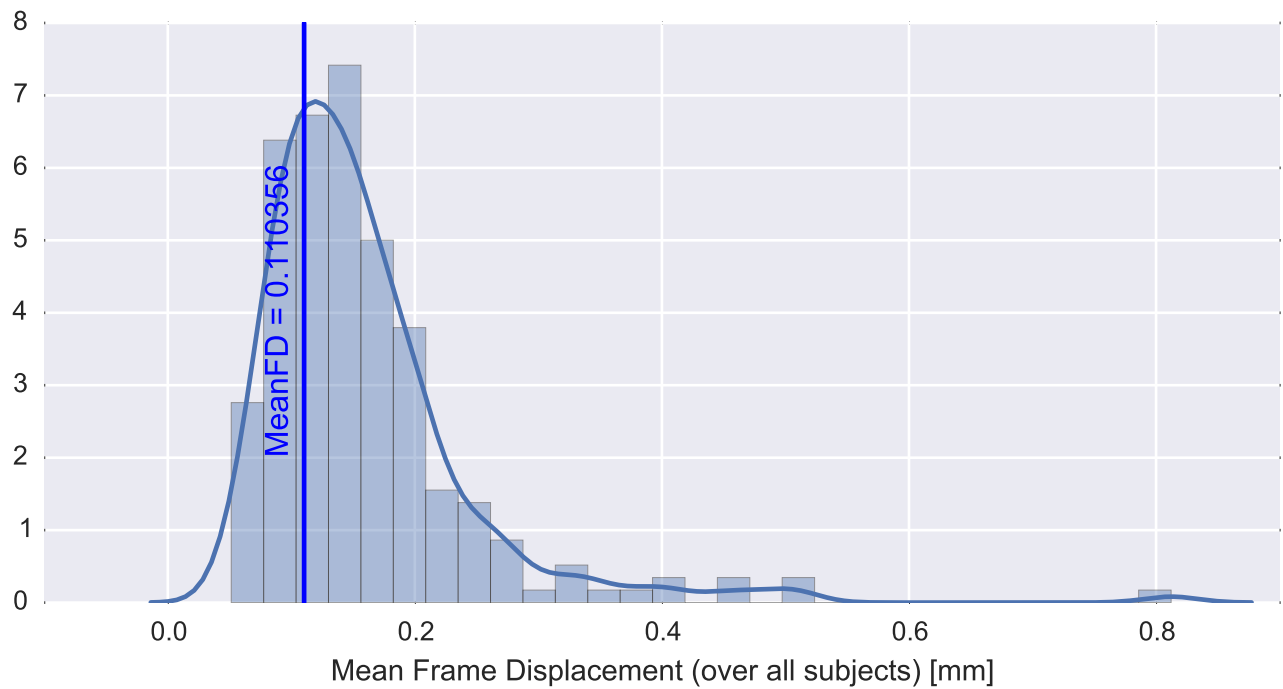

Mean EPI

Brain mask

tSNR

motion

fieldmap correction

coregistration