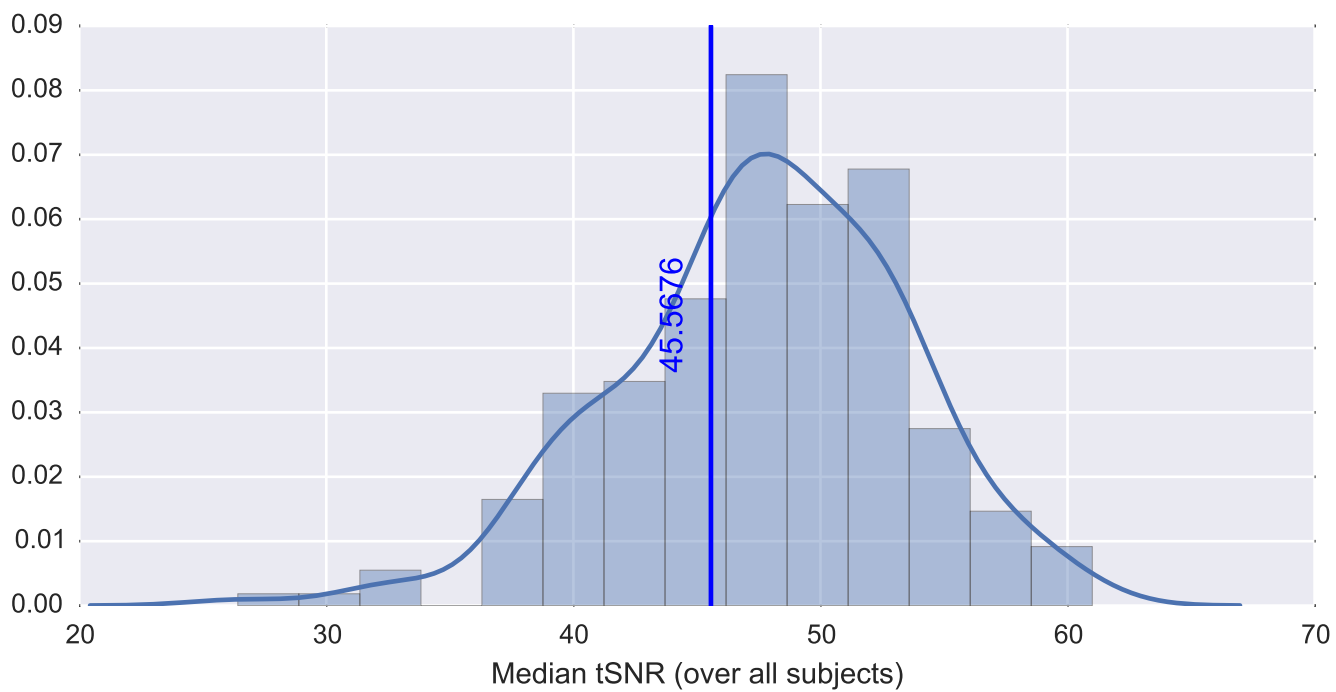

Mean EPI

Brain mask

tSNR

motion

fieldmap correction

coregistration