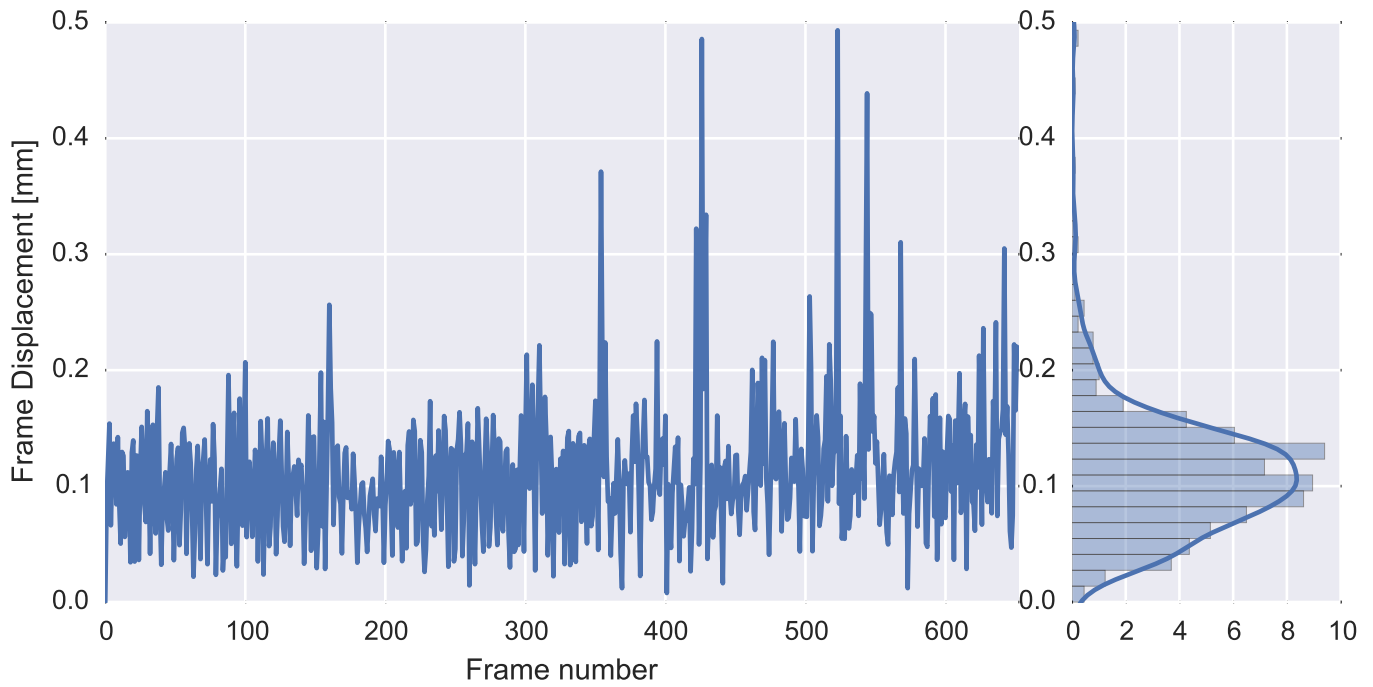

Mean EPI

Brain mask

tSNR

motion

fieldmap correction

coregistration