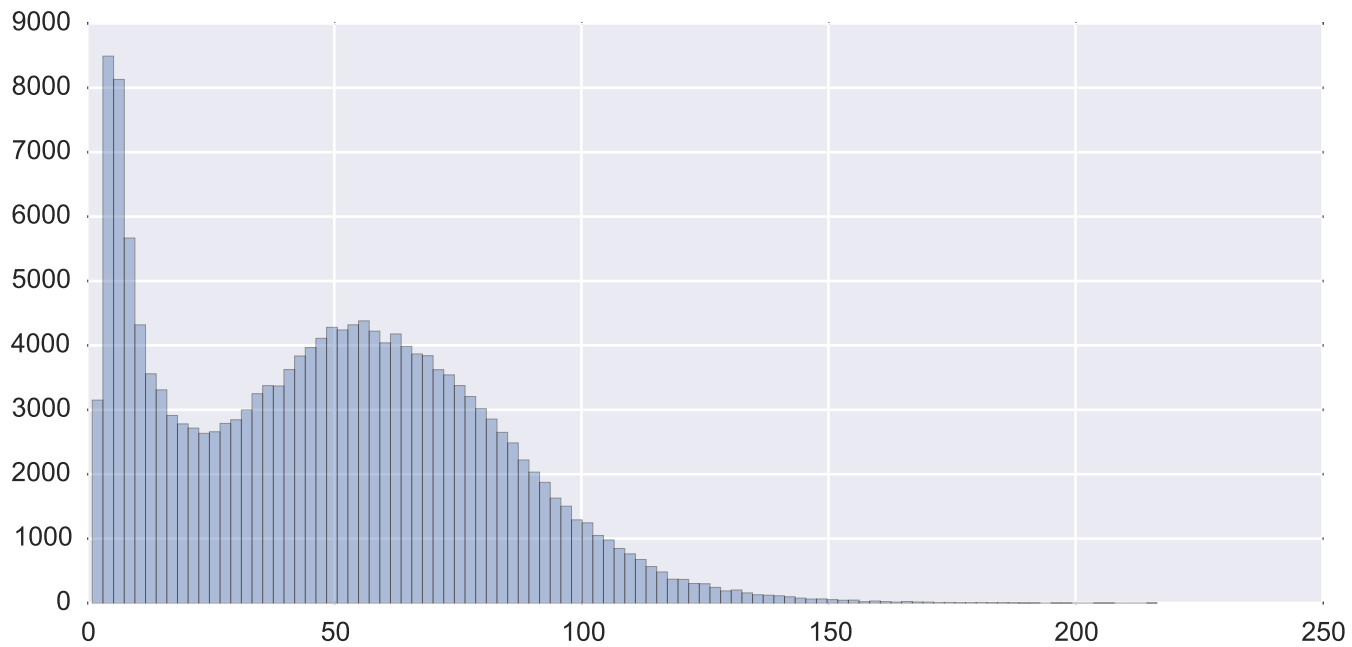

Mean EPI

Brain mask

tSNR

motion

fieldmap correction

coregistration