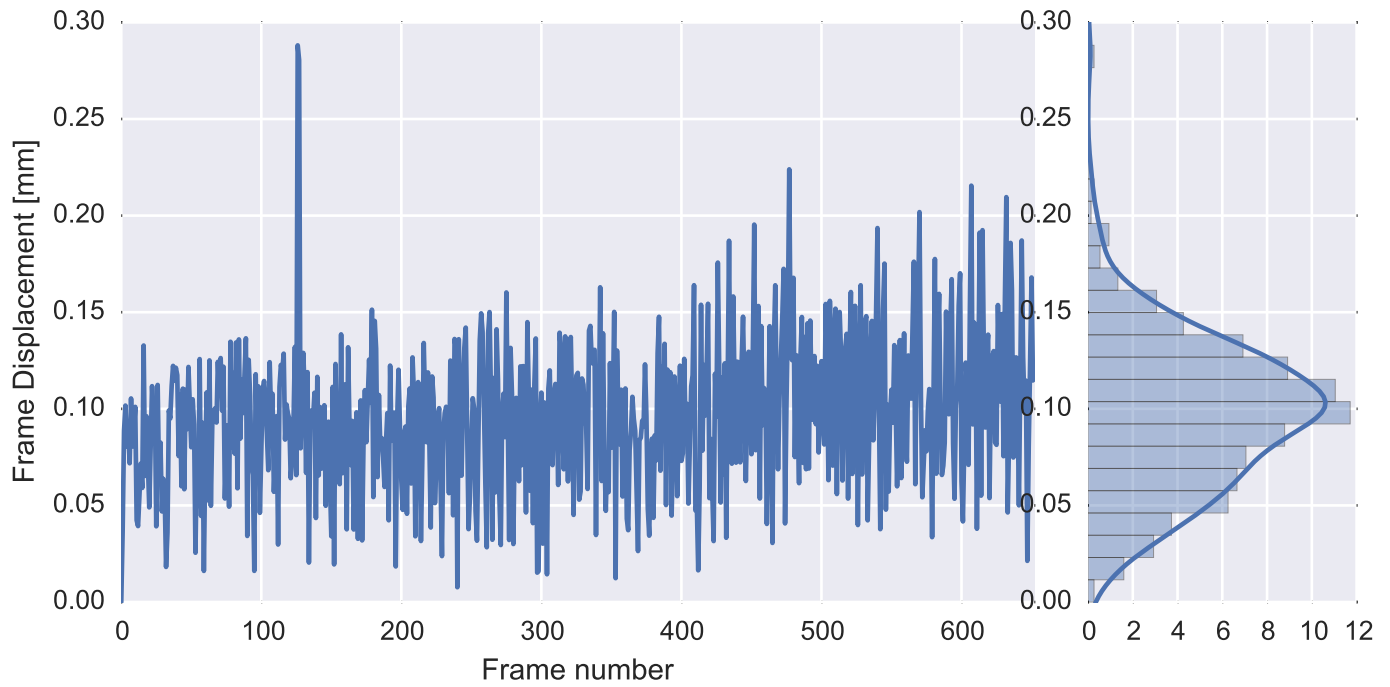

Mean EPI

Brain mask

tSNR

motion

fieldmap correction

coregistration