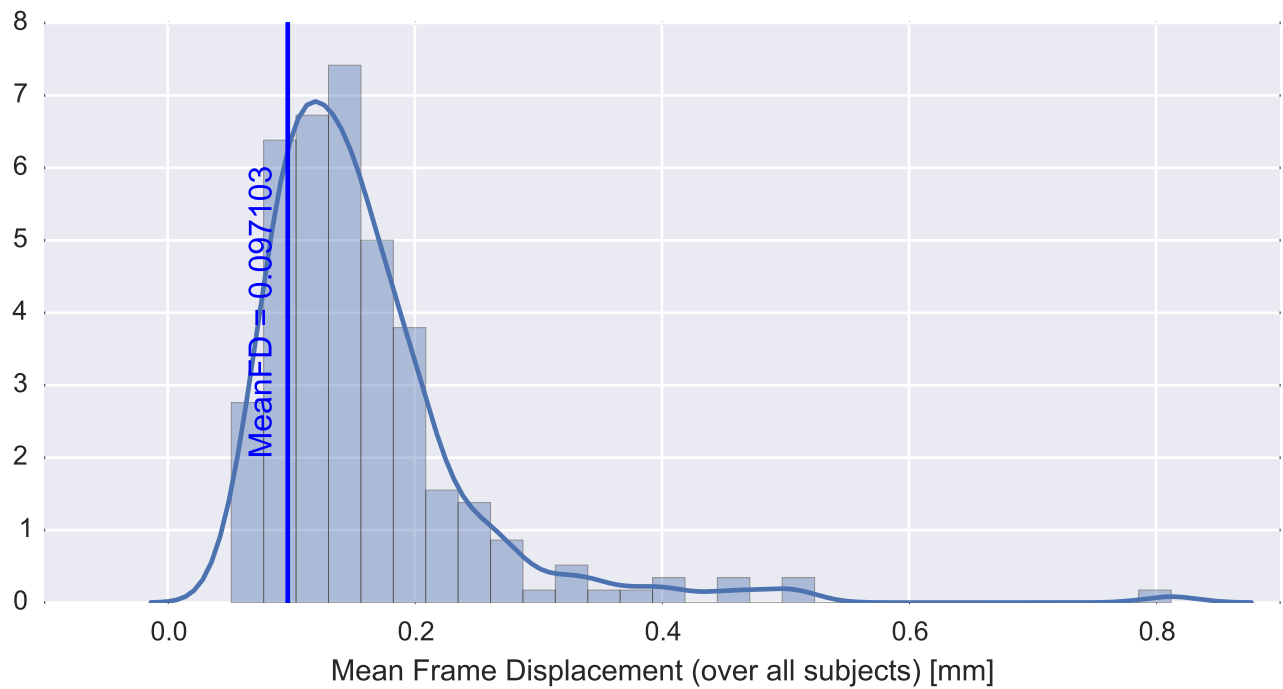

Mean EPI

Brain mask

tSNR

motion

fieldmap correction

coregistration