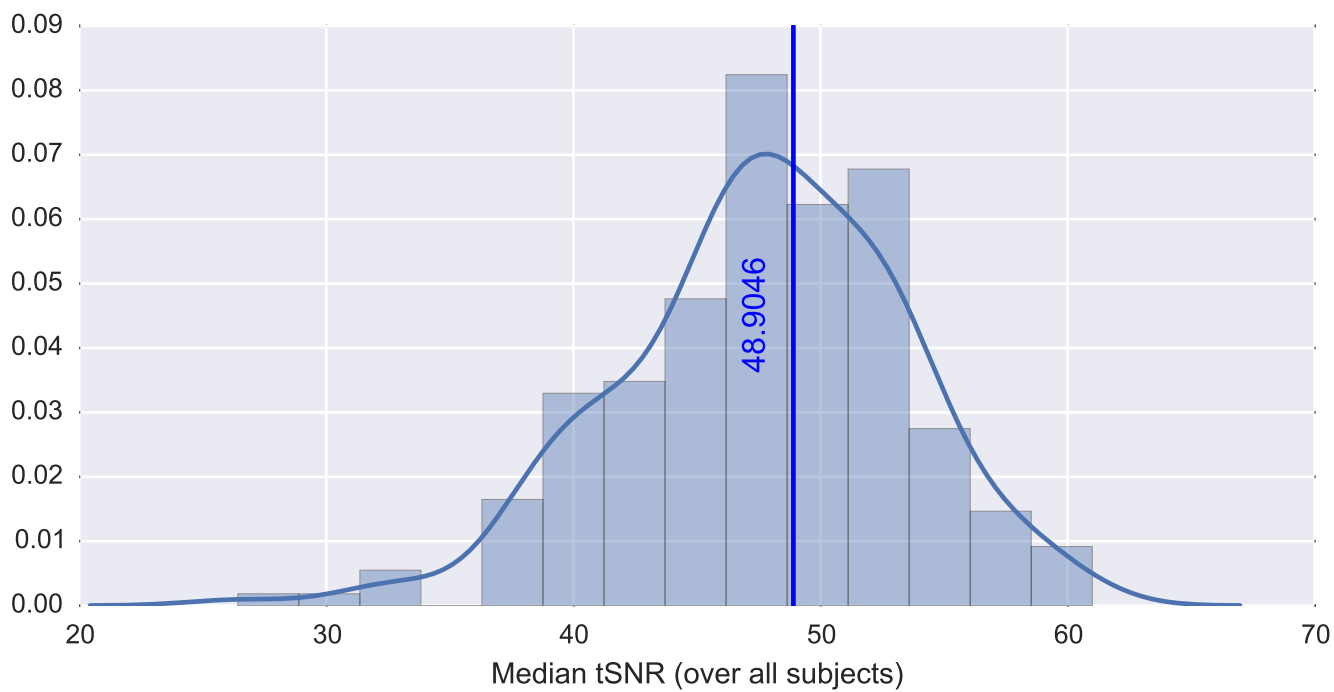

Mean EPI

Brain mask

tSNR

motion

fieldmap correction

coregistration