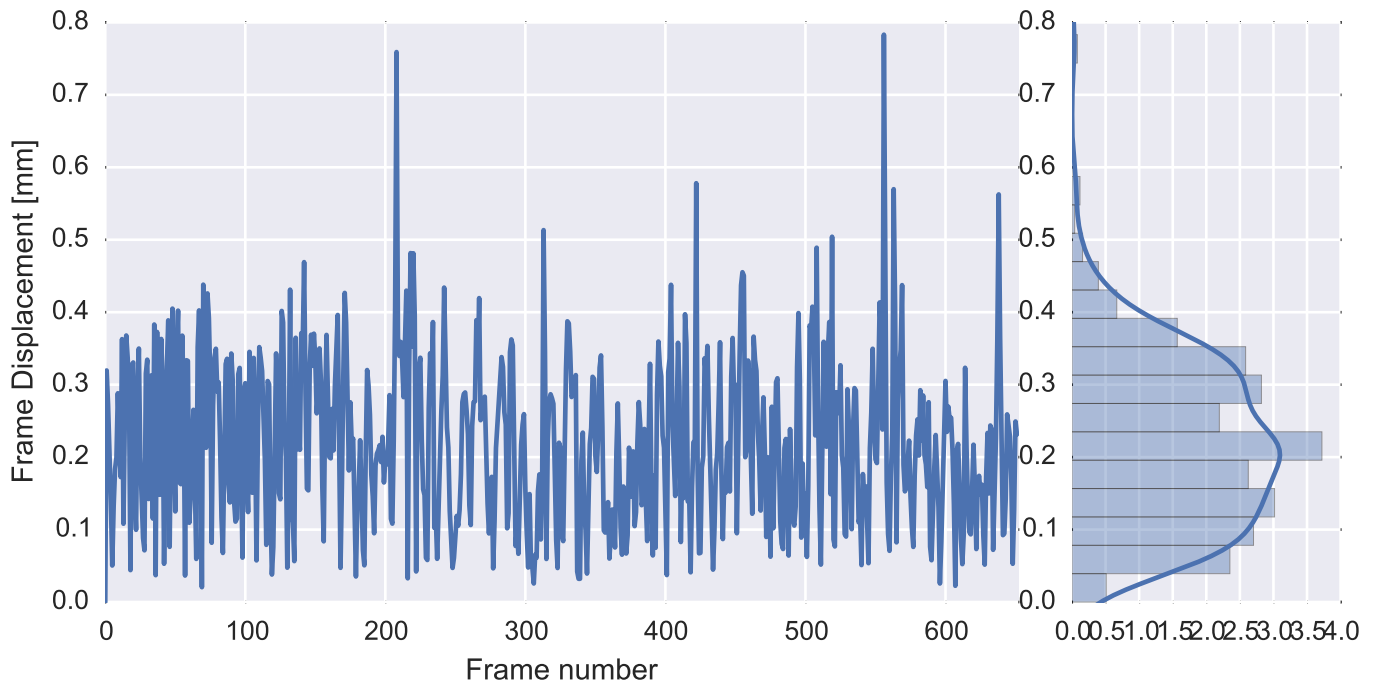

Mean EPI

Brain mask

tSNR

motion

fieldmap correction

coregistration