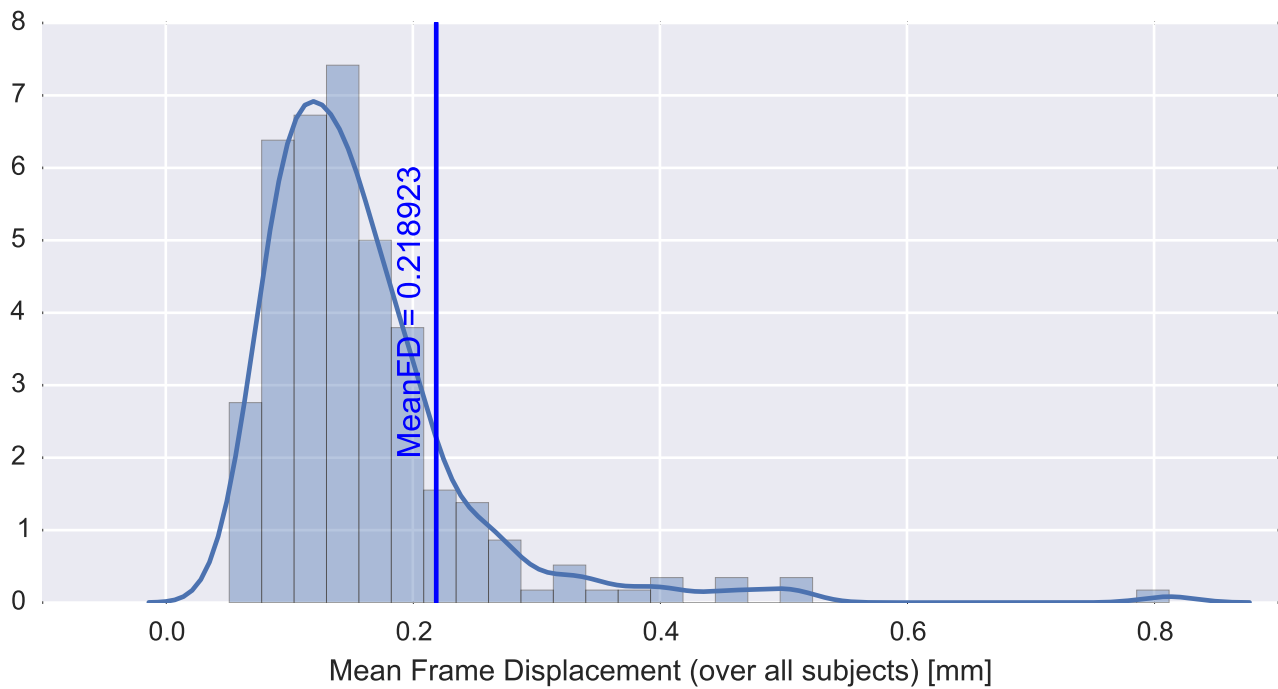

Mean EPI

Brain mask

tSNR

motion

fieldmap correction

coregistration