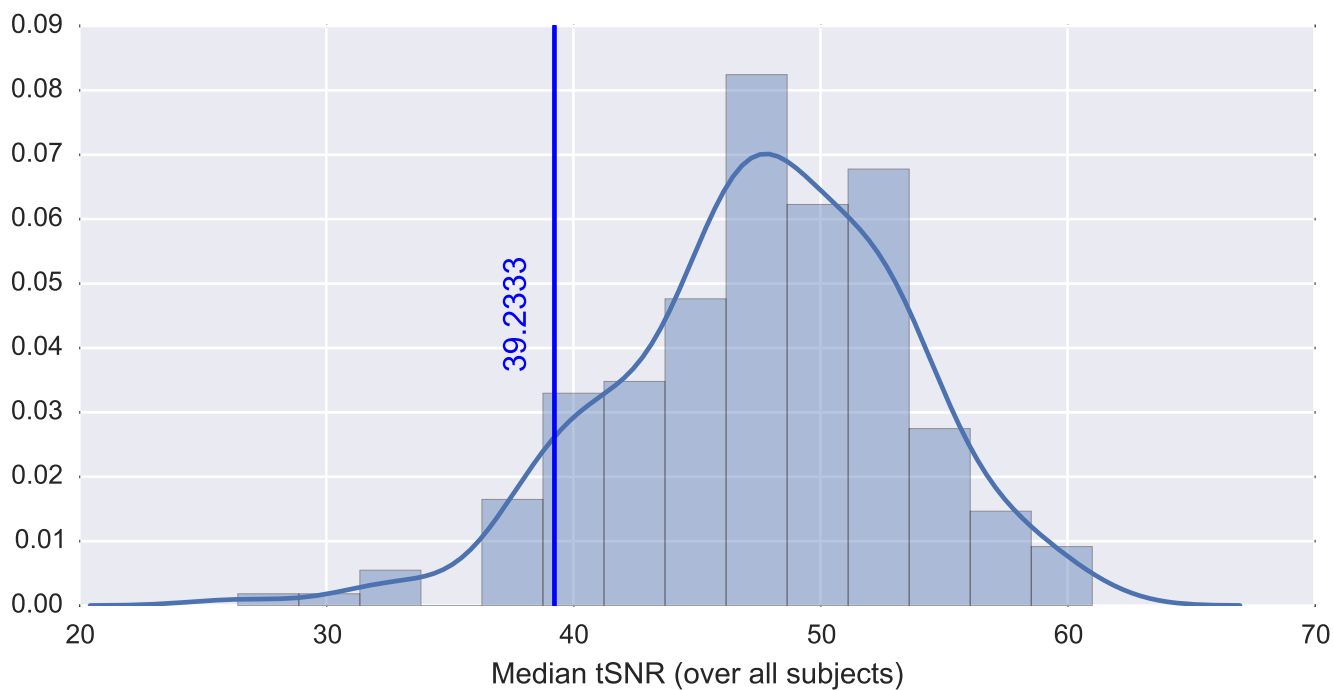

Mean EPI

Brain mask

tSNR

motion

fieldmap correction

coregistration