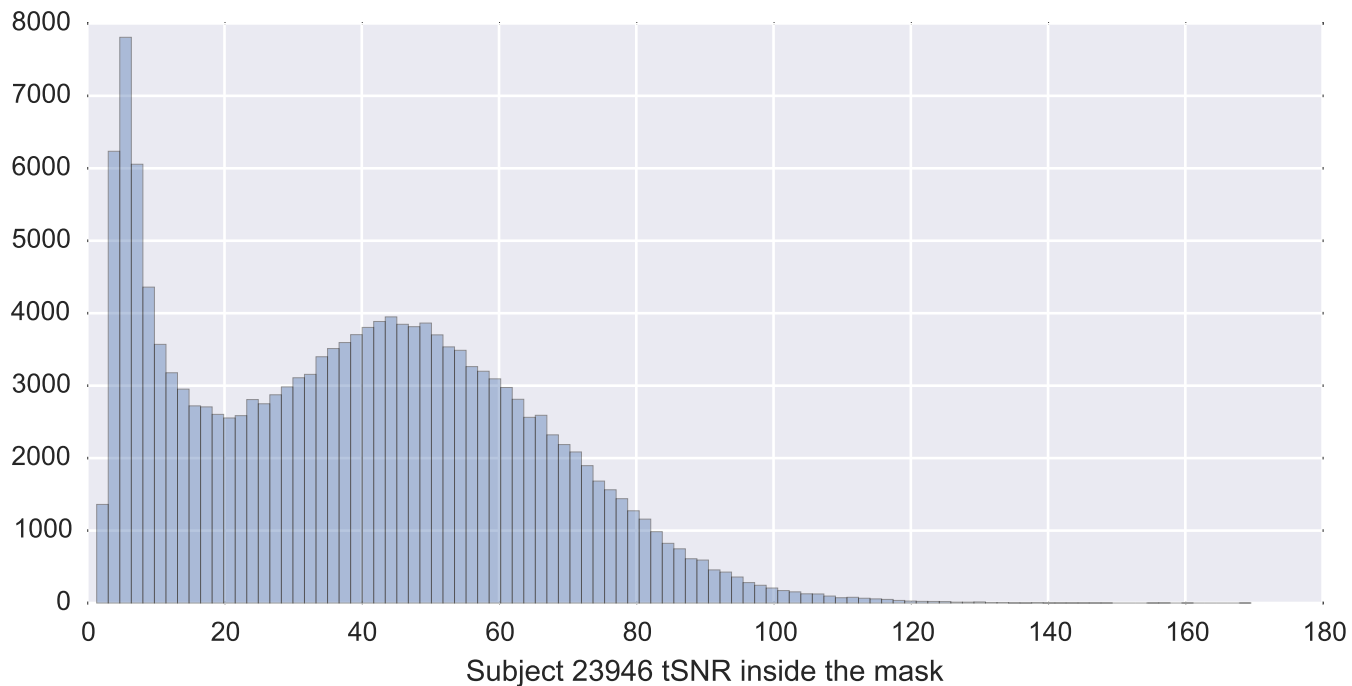

Mean EPI

Brain mask

tSNR

motion

fieldmap correction

coregistration