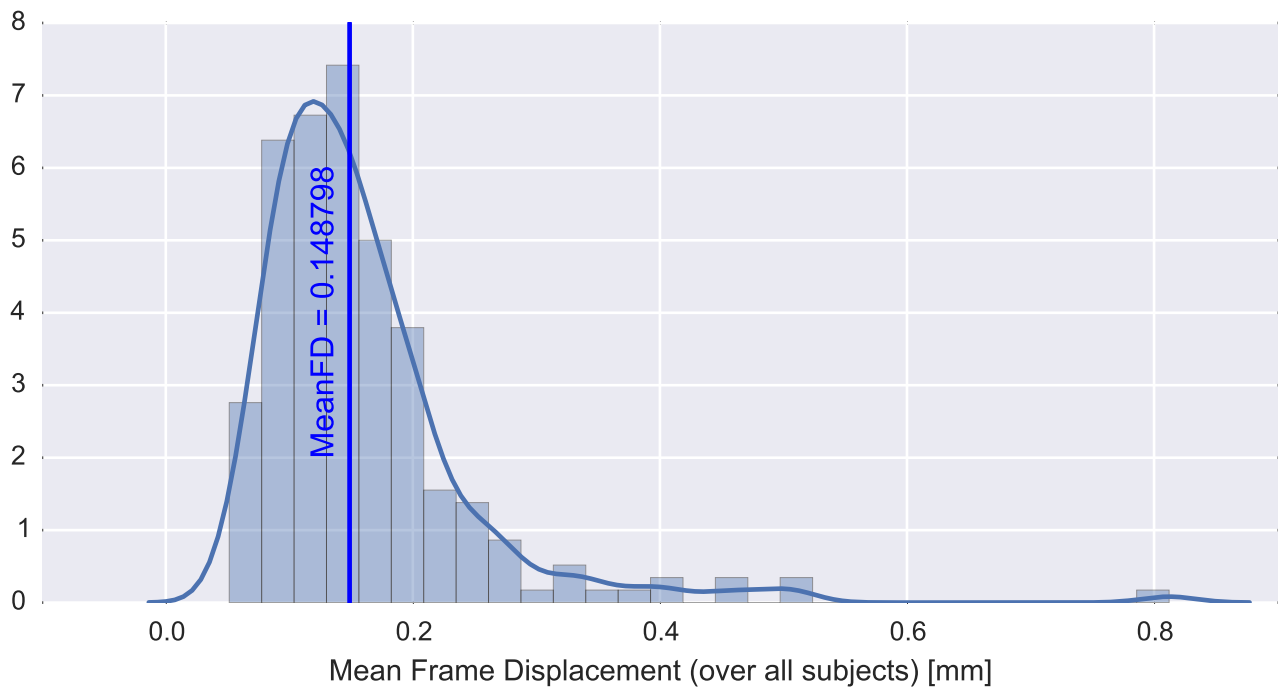

Mean EPI

Brain mask

tSNR

motion

fieldmap correction

coregistration