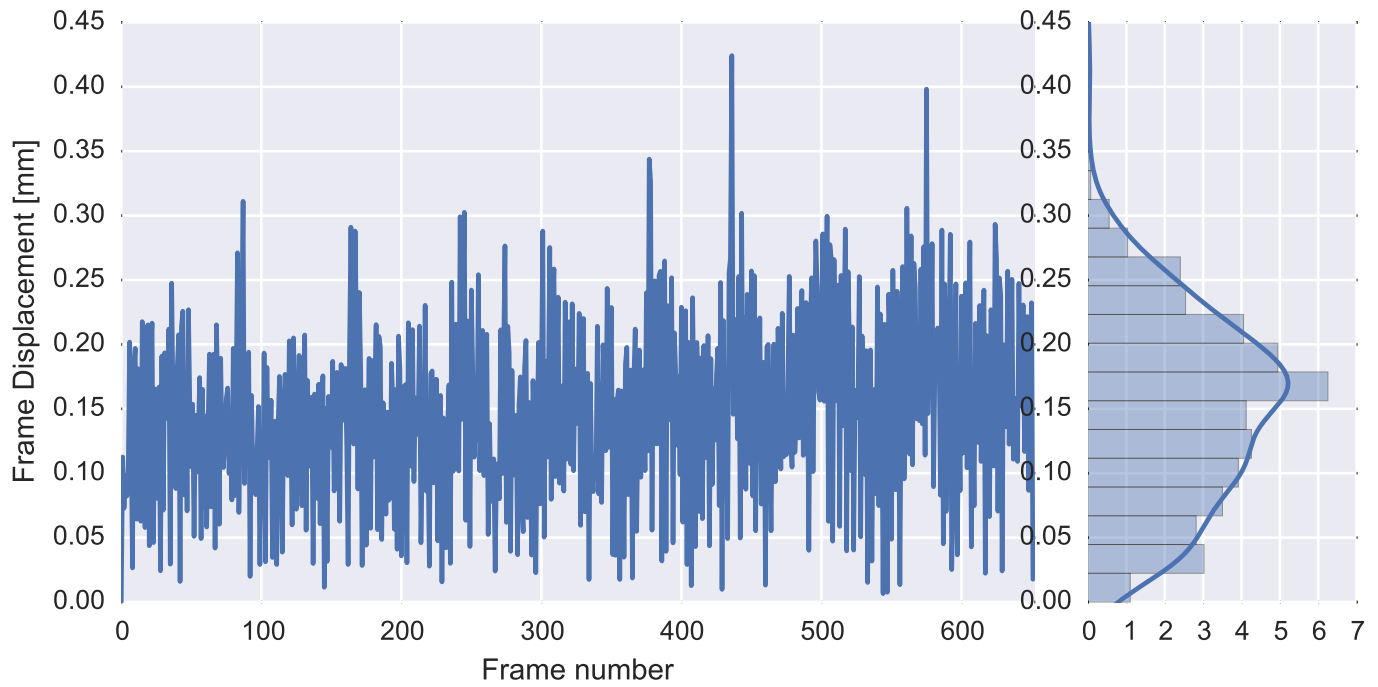

Mean EPI

Brain mask

tSNR

motion

fieldmap correction

coregistration