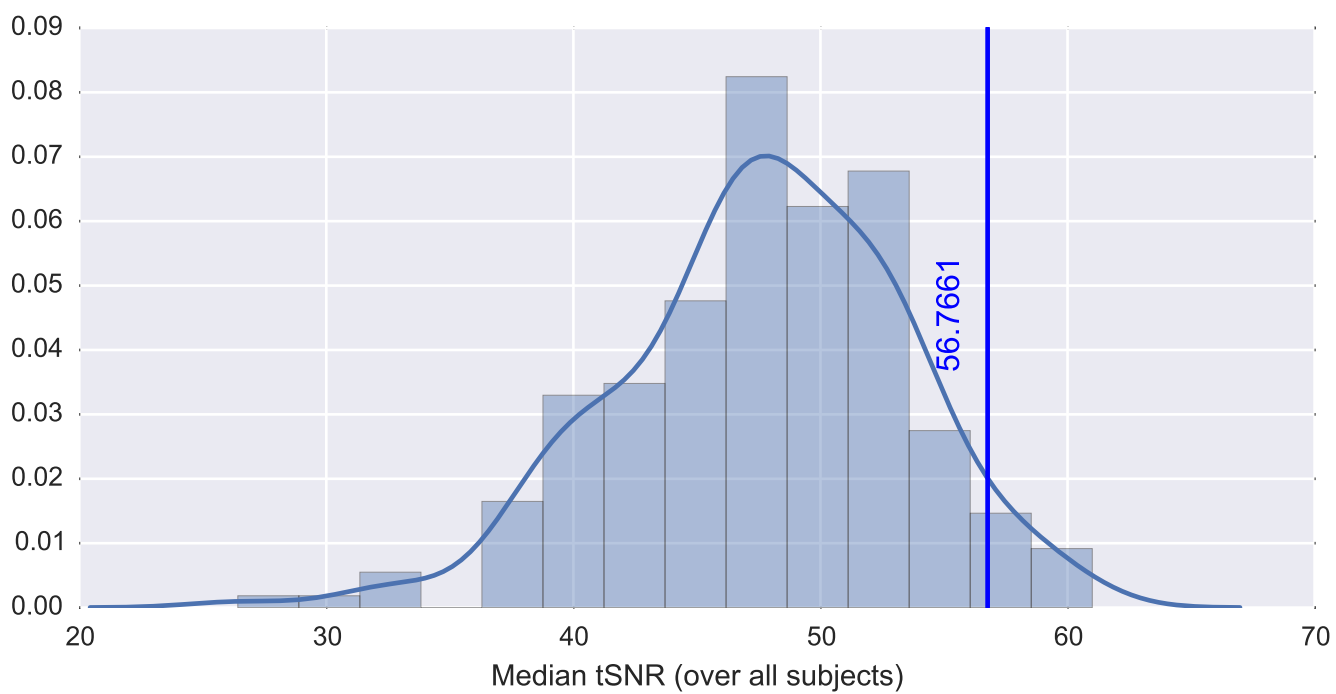

Mean EPI

Brain mask

tSNR

motion

fieldmap correction

coregistration