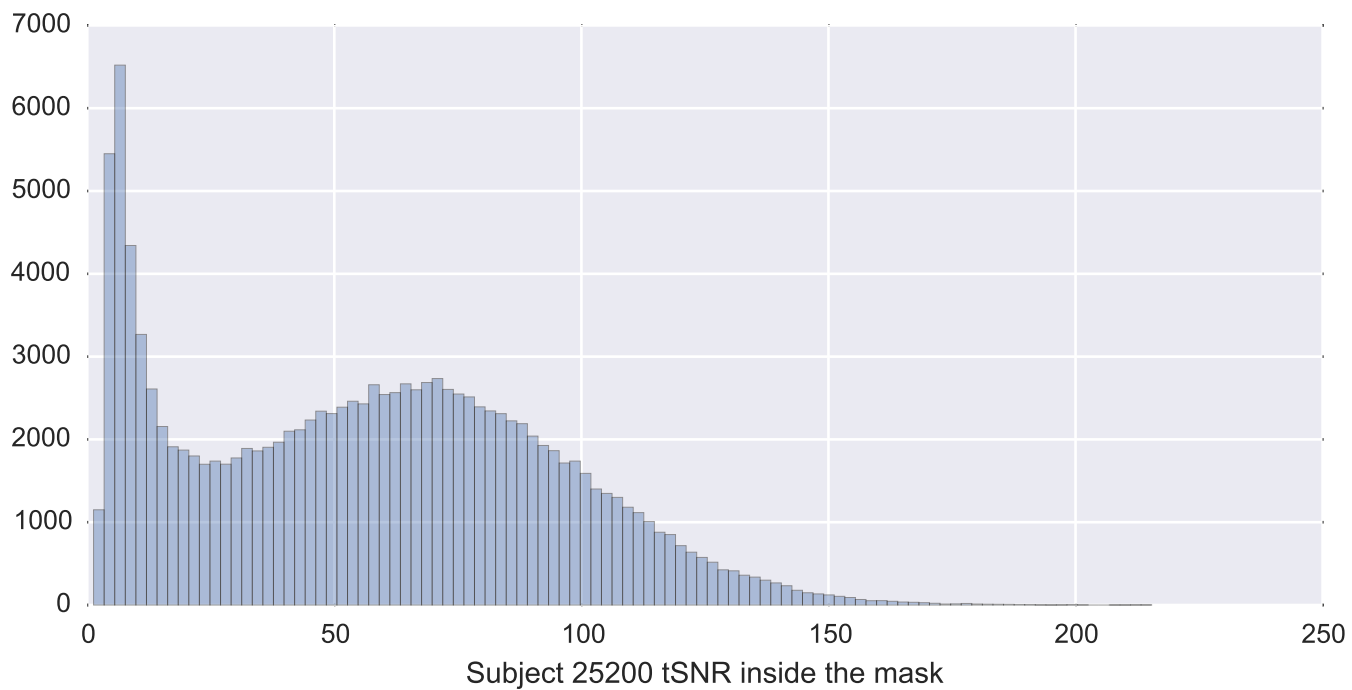

Mean EPI

Brain mask

tSNR

motion

fieldmap correction

coregistration