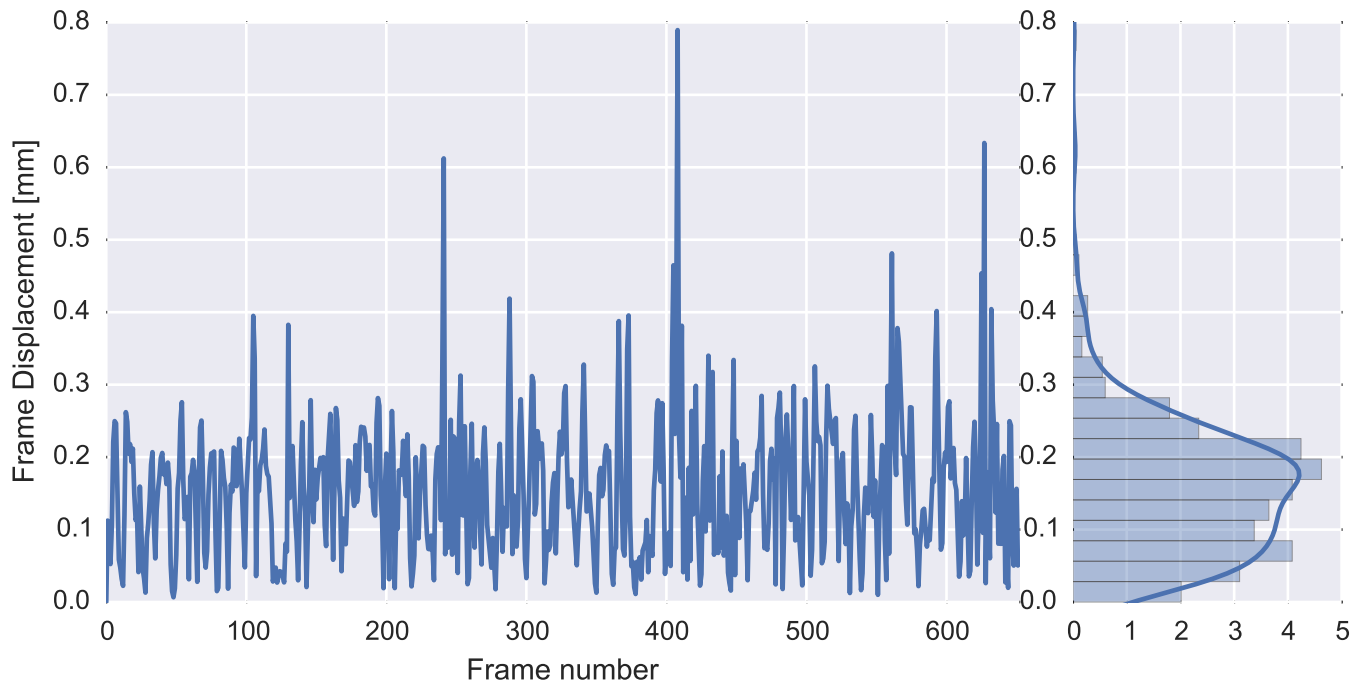

Mean EPI

Brain mask

tSNR

motion

fieldmap correction

coregistration