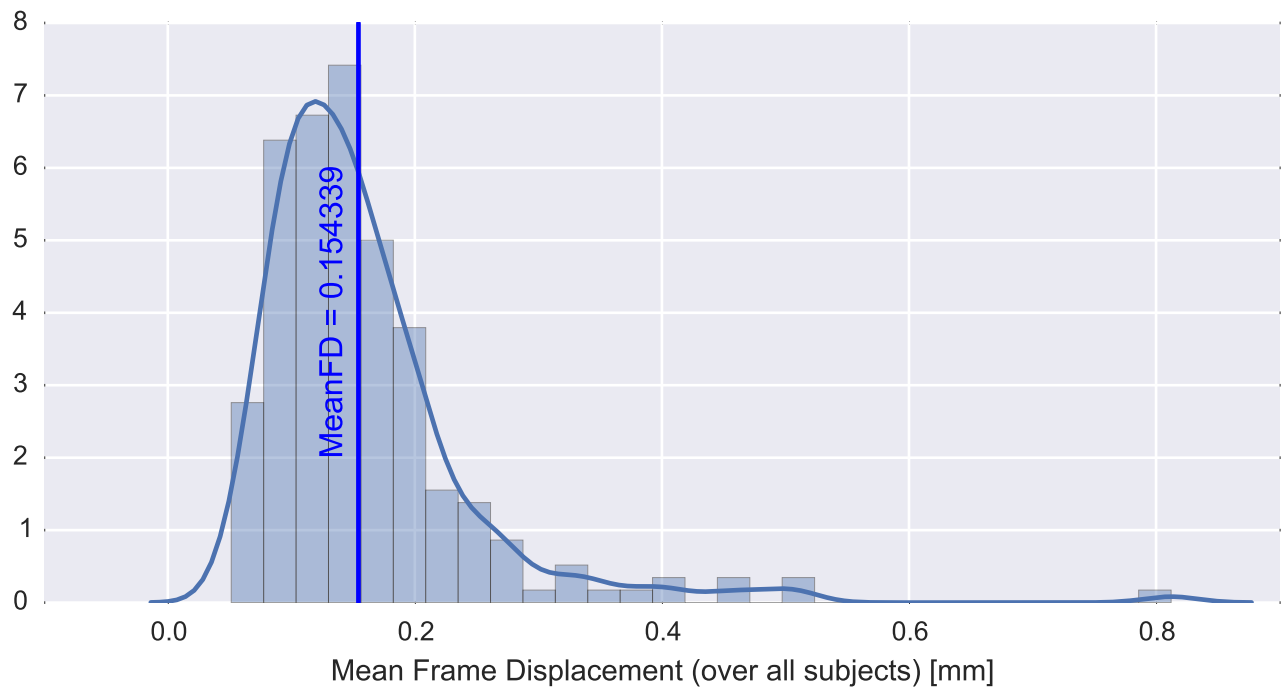

Mean EPI

Brain mask

tSNR

motion

fieldmap correction

coregistration