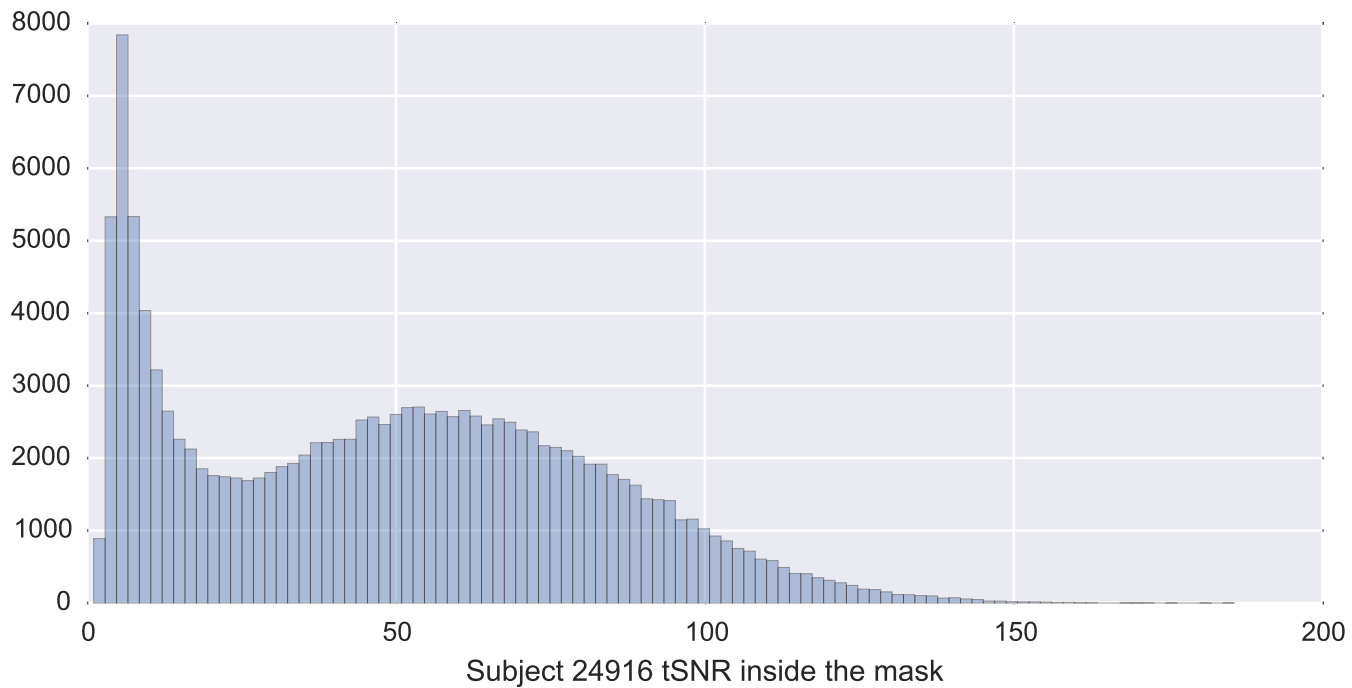

Mean EPI

Brain mask

tSNR

motion

fieldmap correction

coregistration