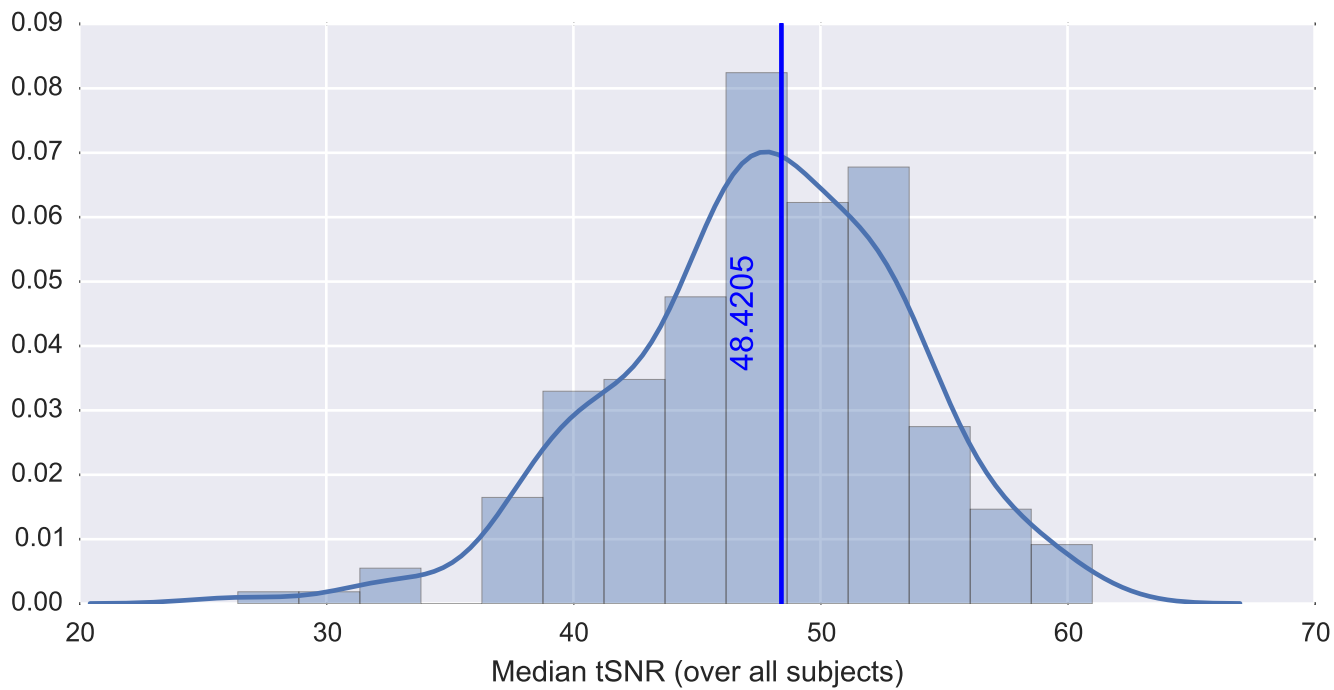

Mean EPI

Brain mask

tSNR

motion

fieldmap correction

coregistration