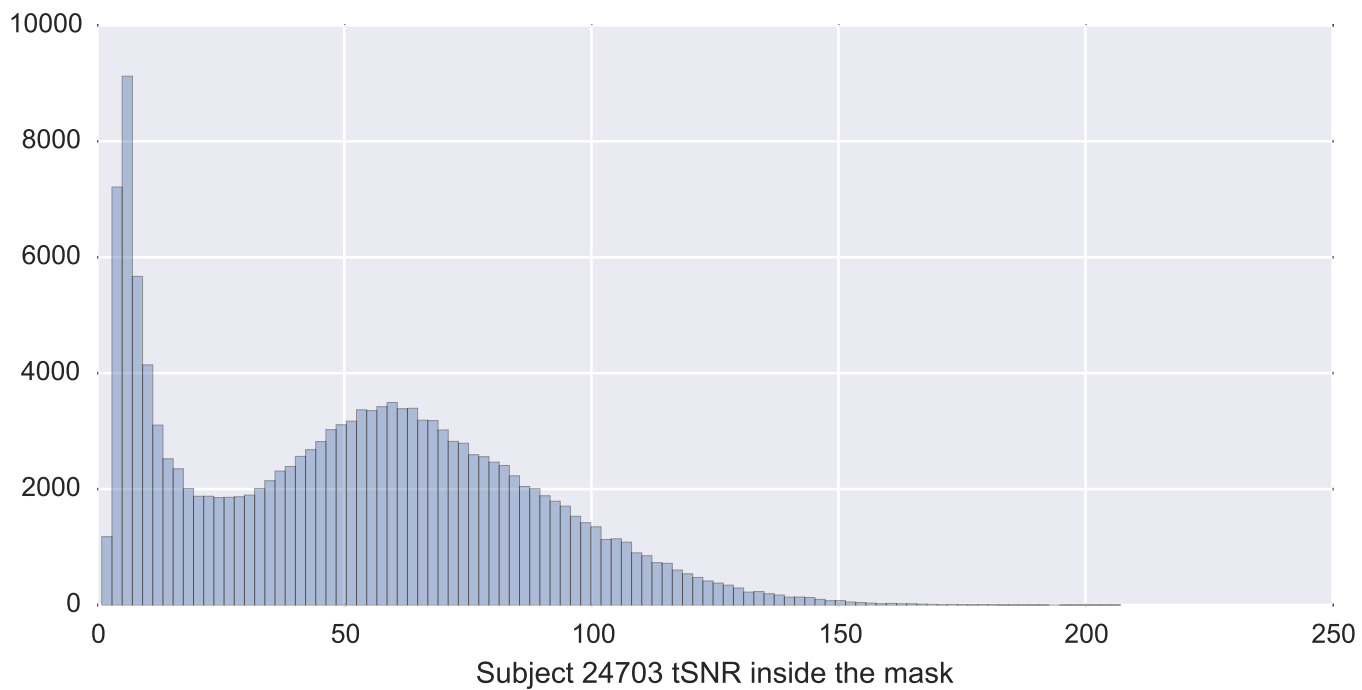

Mean EPI

Brain mask

tSNR

motion

fieldmap correction

coregistration