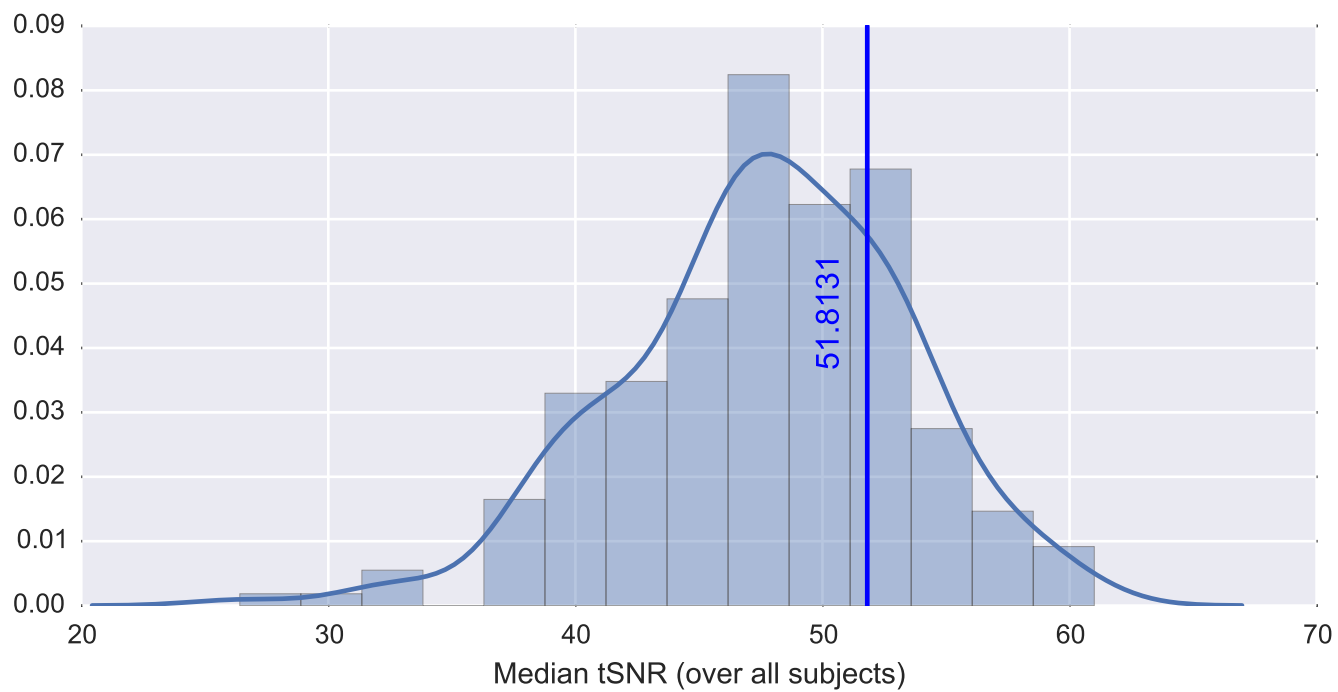

Mean EPI

Brain mask

tSNR

motion

fieldmap correction

coregistration