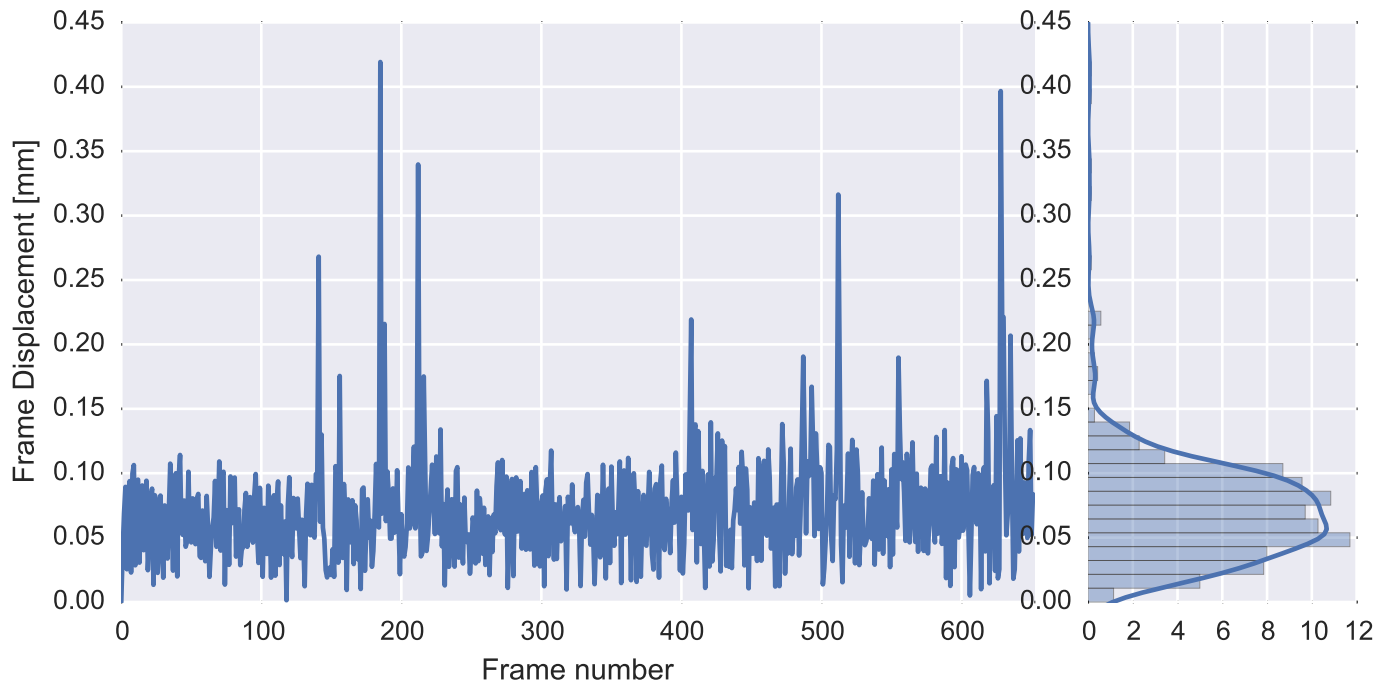

Mean EPI

Brain mask

tSNR

motion

fieldmap correction

coregistration