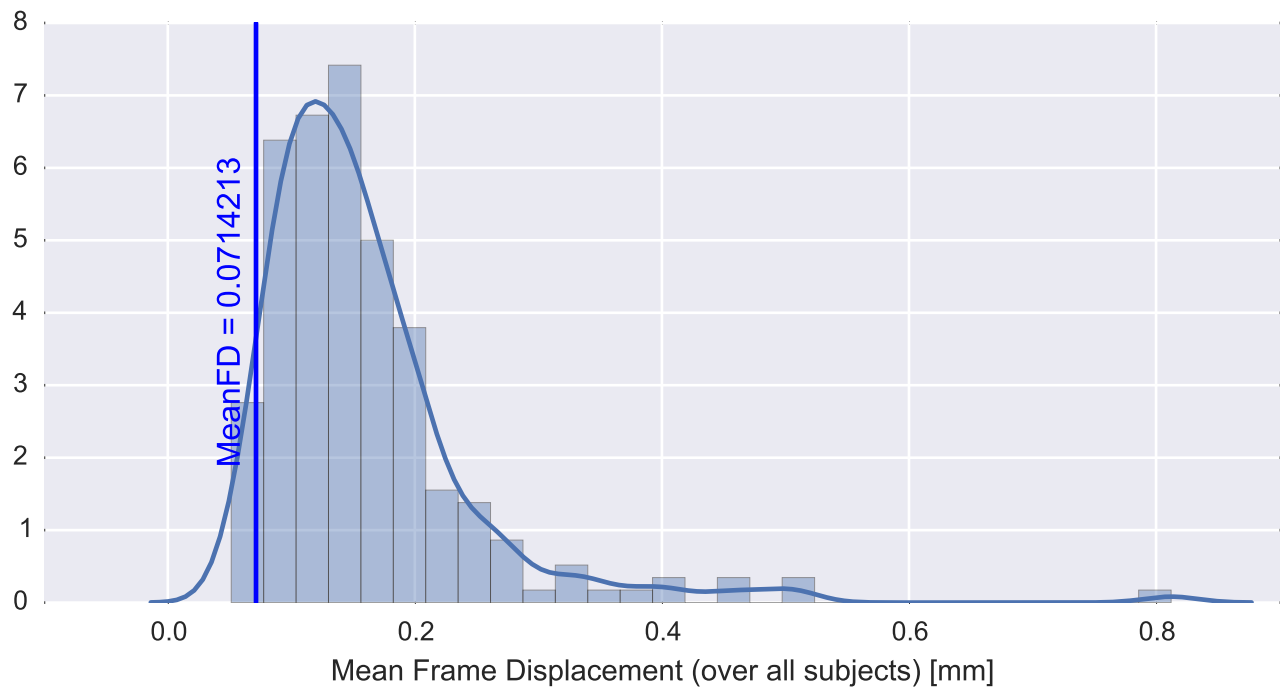

Mean EPI

Brain mask

tSNR

motion

fieldmap correction

coregistration