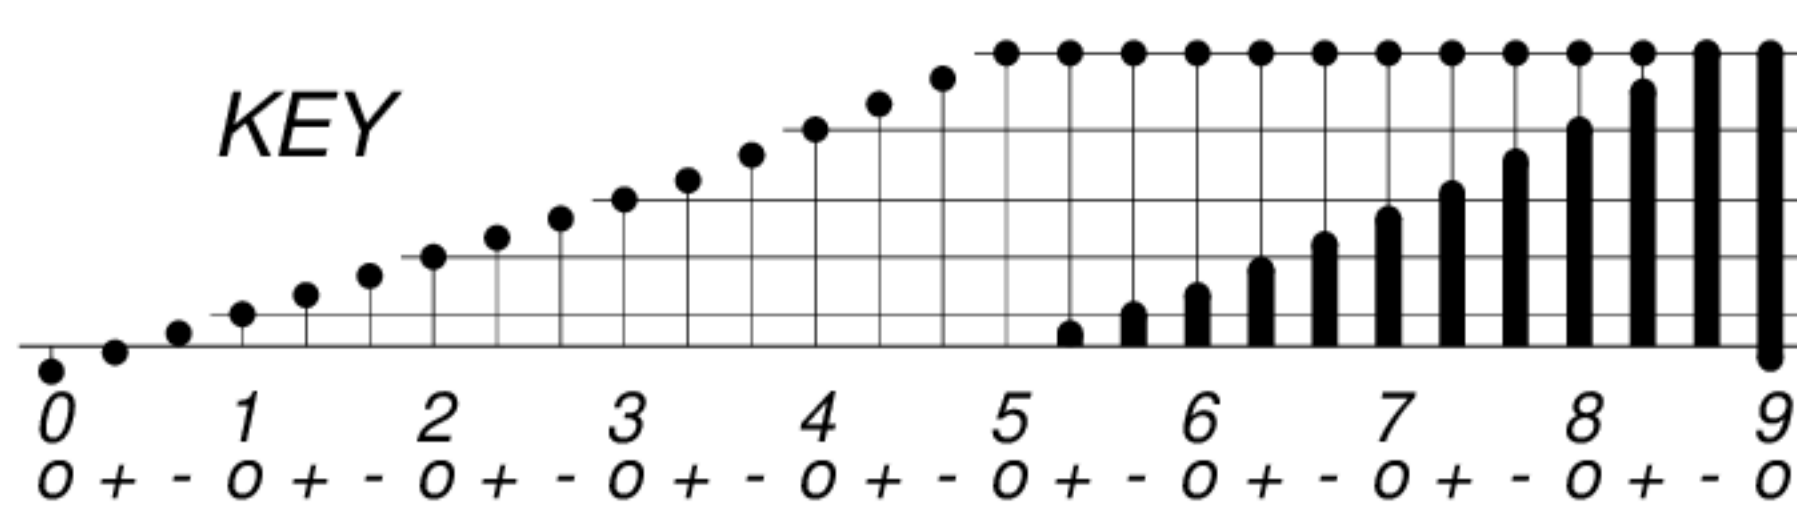

1553

1554

1555

KEY

▲ = sudden commencement

GFZ German Research Centre for Geosciences  
**PLANETARY MAGNETIC  
THREE-HOUR-RANGE INDICES**  
Kp 1946