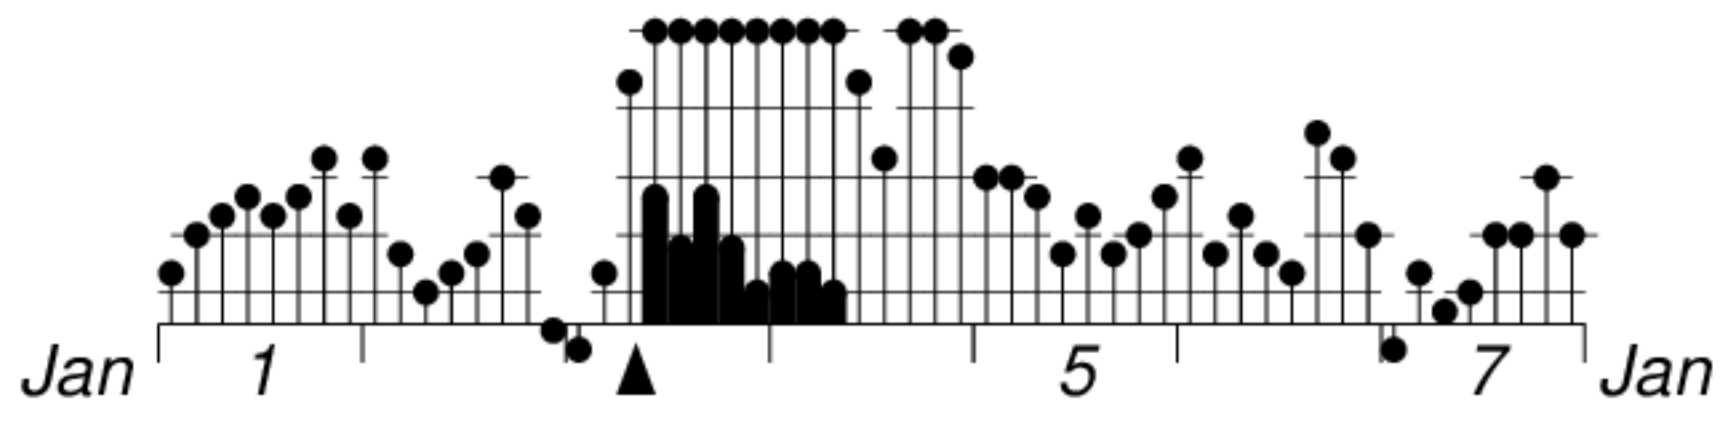

DAYS IN SOLAR ROTATION INTERVAL

1 2 3 4 5 6 7 8 9 10 11 12 13 14 15 16 17 18 19 20 21 22 23 24 25 26 27

ROT.-  
NO.

1541

1946

1542

1543

1544

1553

1554

1555

KEY

▲ = sudden commencement

GFZ German Research Centre for Geosciences  
**PLANETARY MAGNETIC  
THREE-HOUR-RANGE INDICES**  
Kp 1946